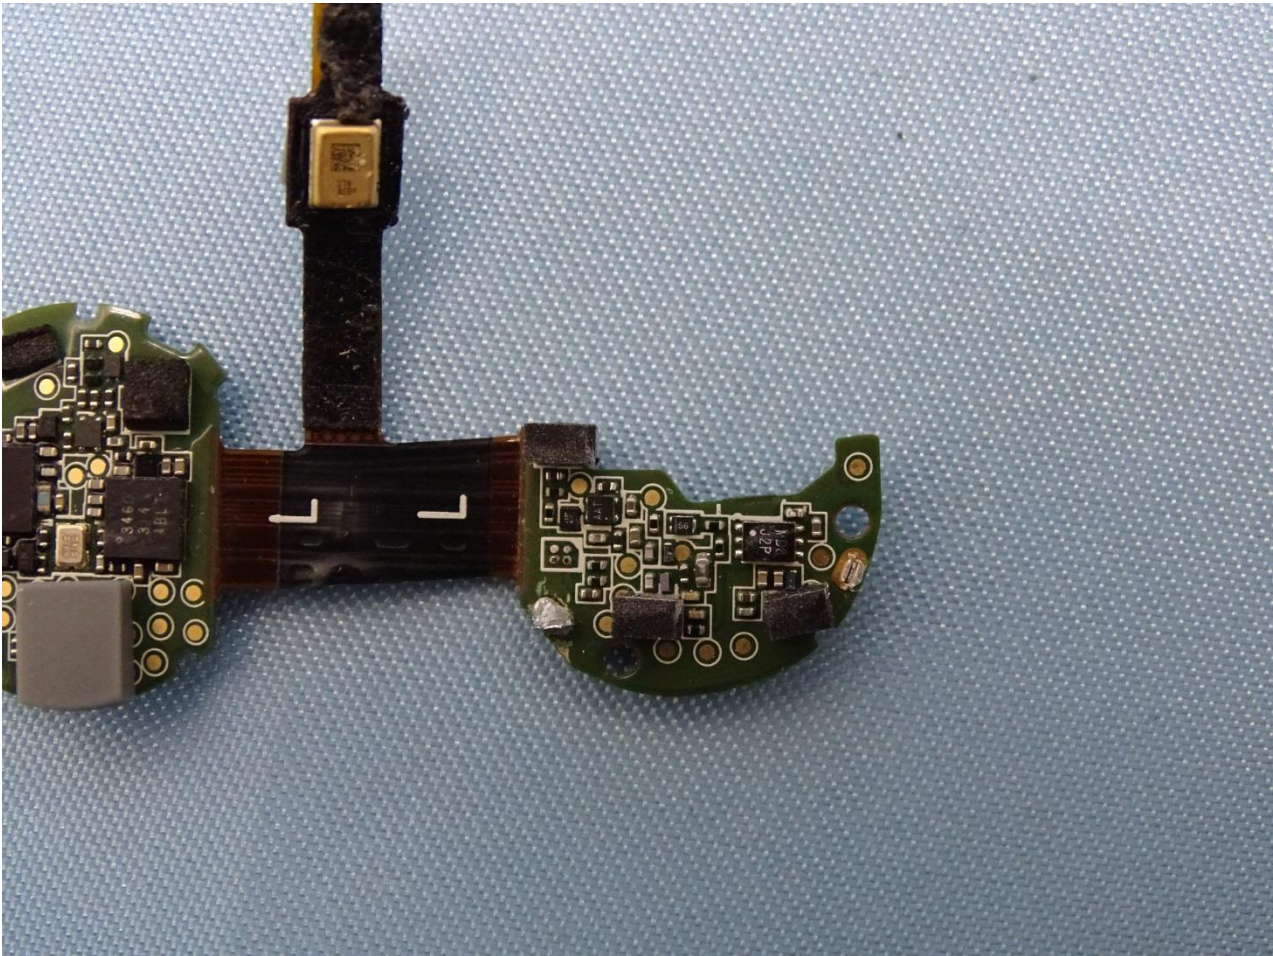

3. Internal Photograph of EUT

Brand Name: Bang & Olufsen / Model Name: EQ Earbud L

Bluetooth Antenna

————THE END————