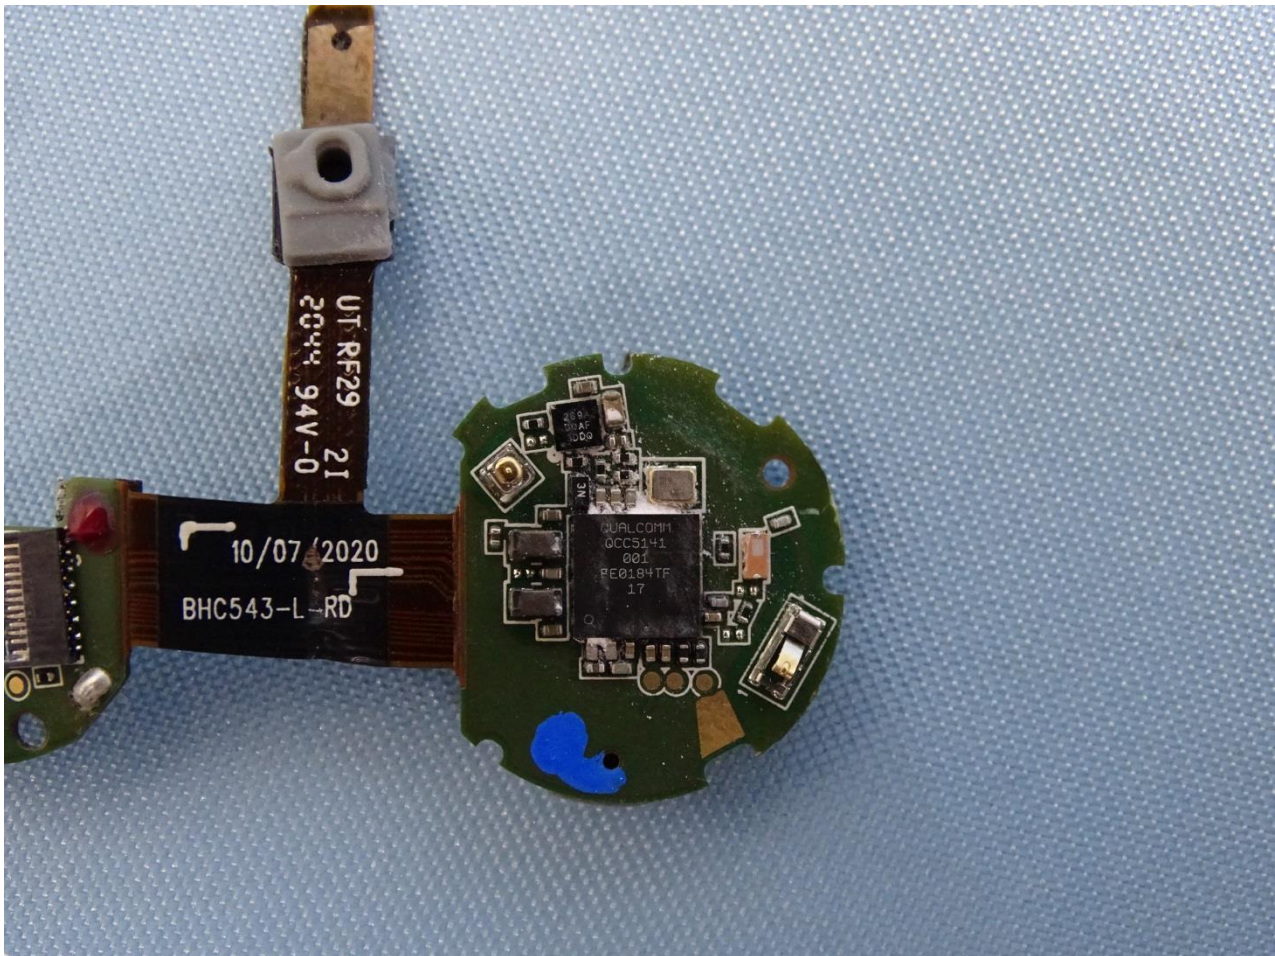

3. Internal Photograph of EUT

Brand Name: Bang & Olufsen / Model Name: EQ Earbud L

Bluetooth Antenna

————THE END————