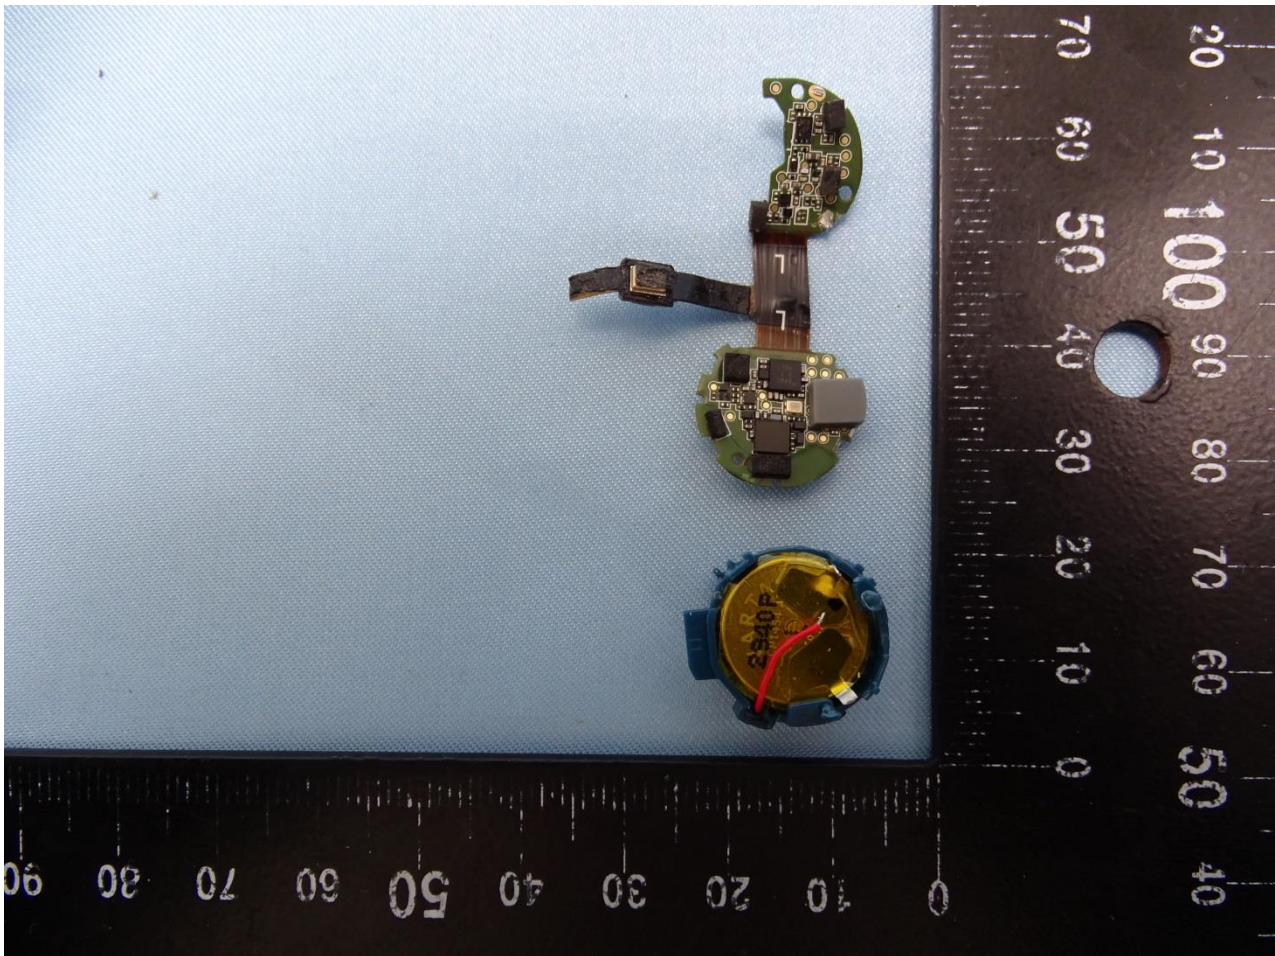

3. Internal Photograph of EUT

Brand Name: Bang & Olufsen / Model Name: EQ Earbud L

Bluetooth Antenna

————THE END————