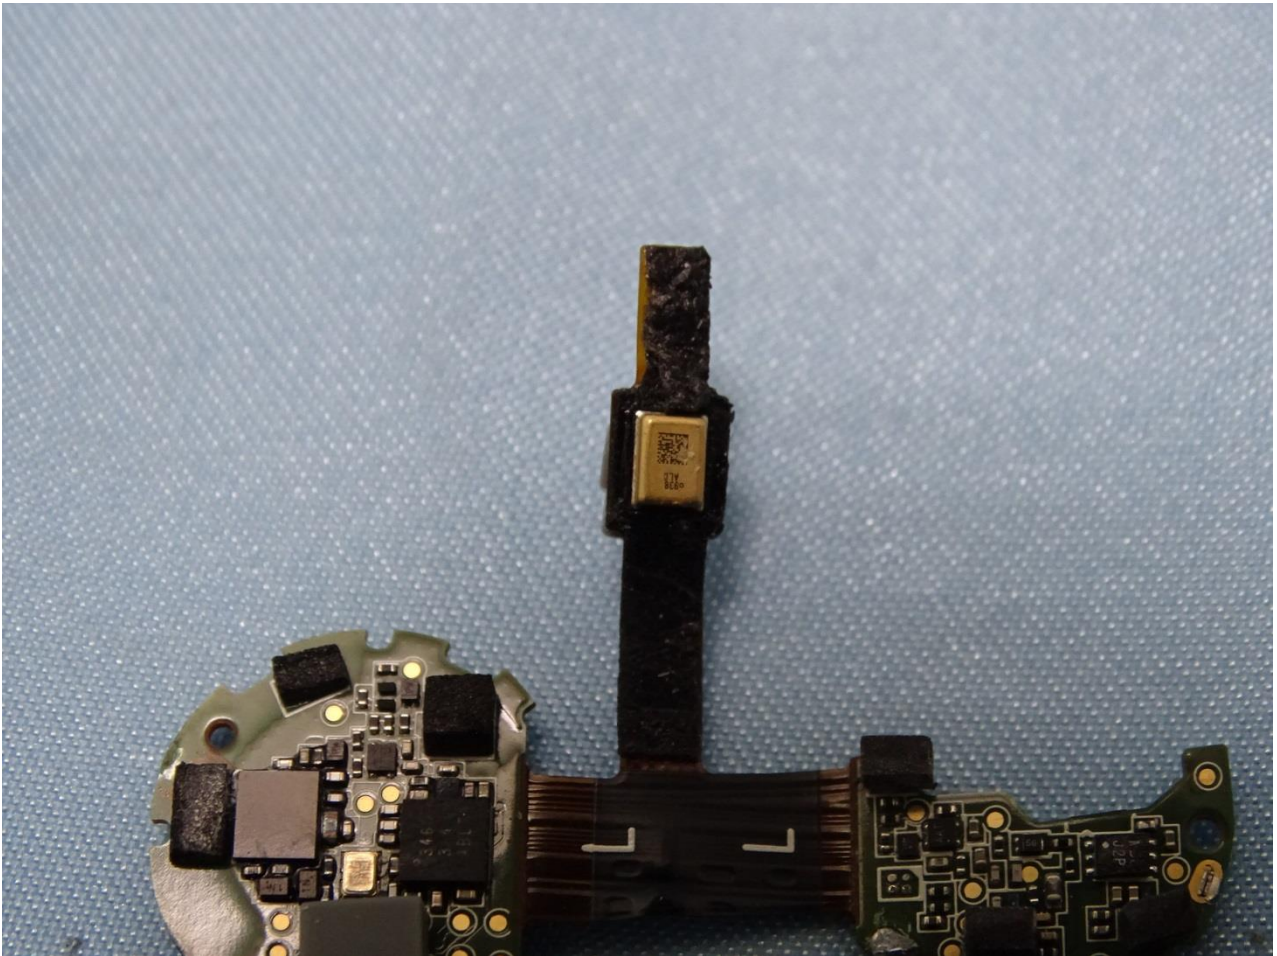

3. Internal Photograph of EUT

Brand Name: Bang & Olufsen / Model Name: EQ Earbud L

Bluetooth Antenna

————THE END————