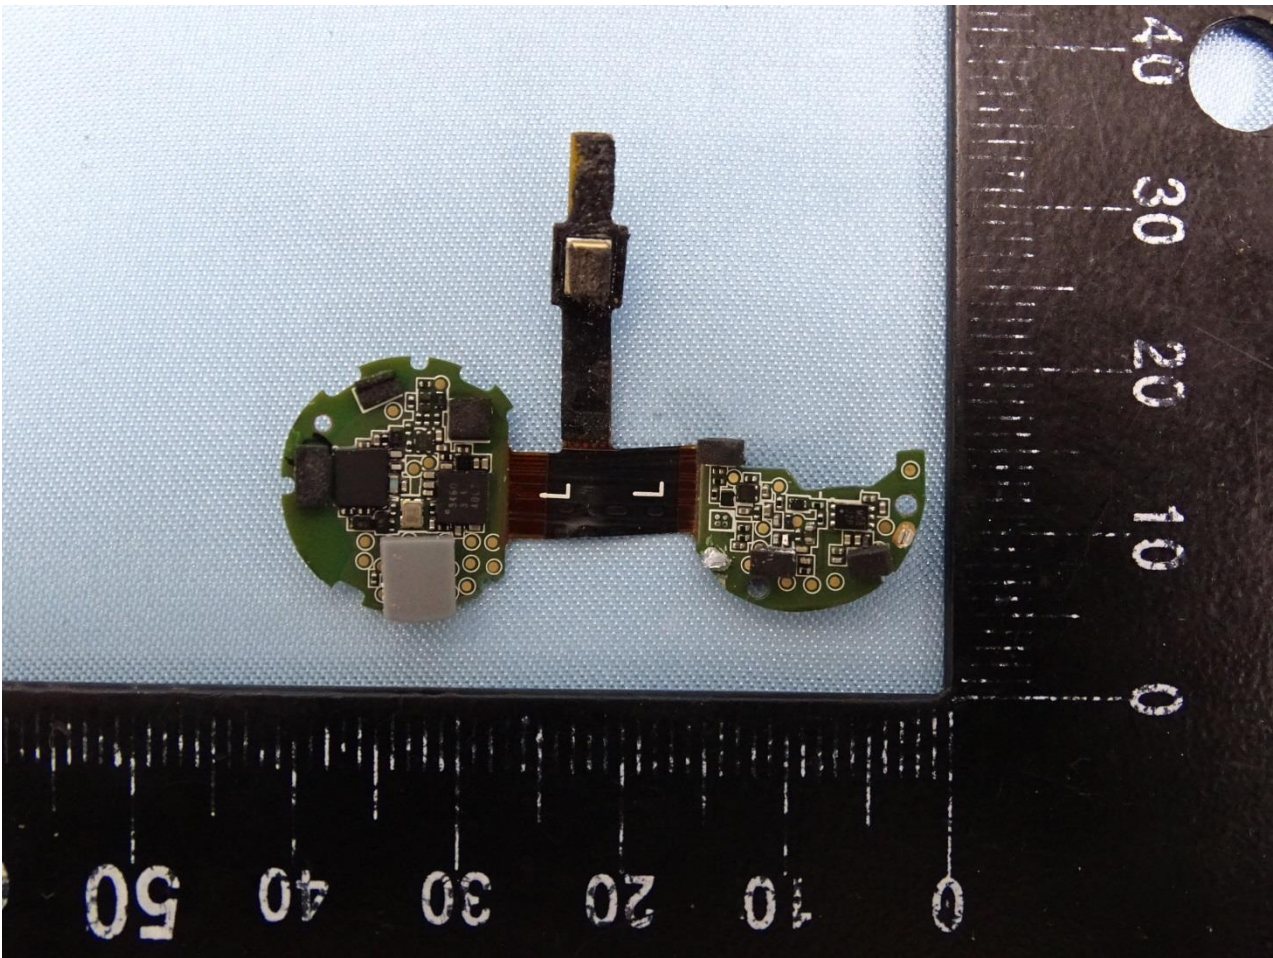

3. Internal Photograph of EUT

Brand Name: Bang & Olufsen / Model Name: EQ Earbud L

Bluetooth Antenna

————THE END————