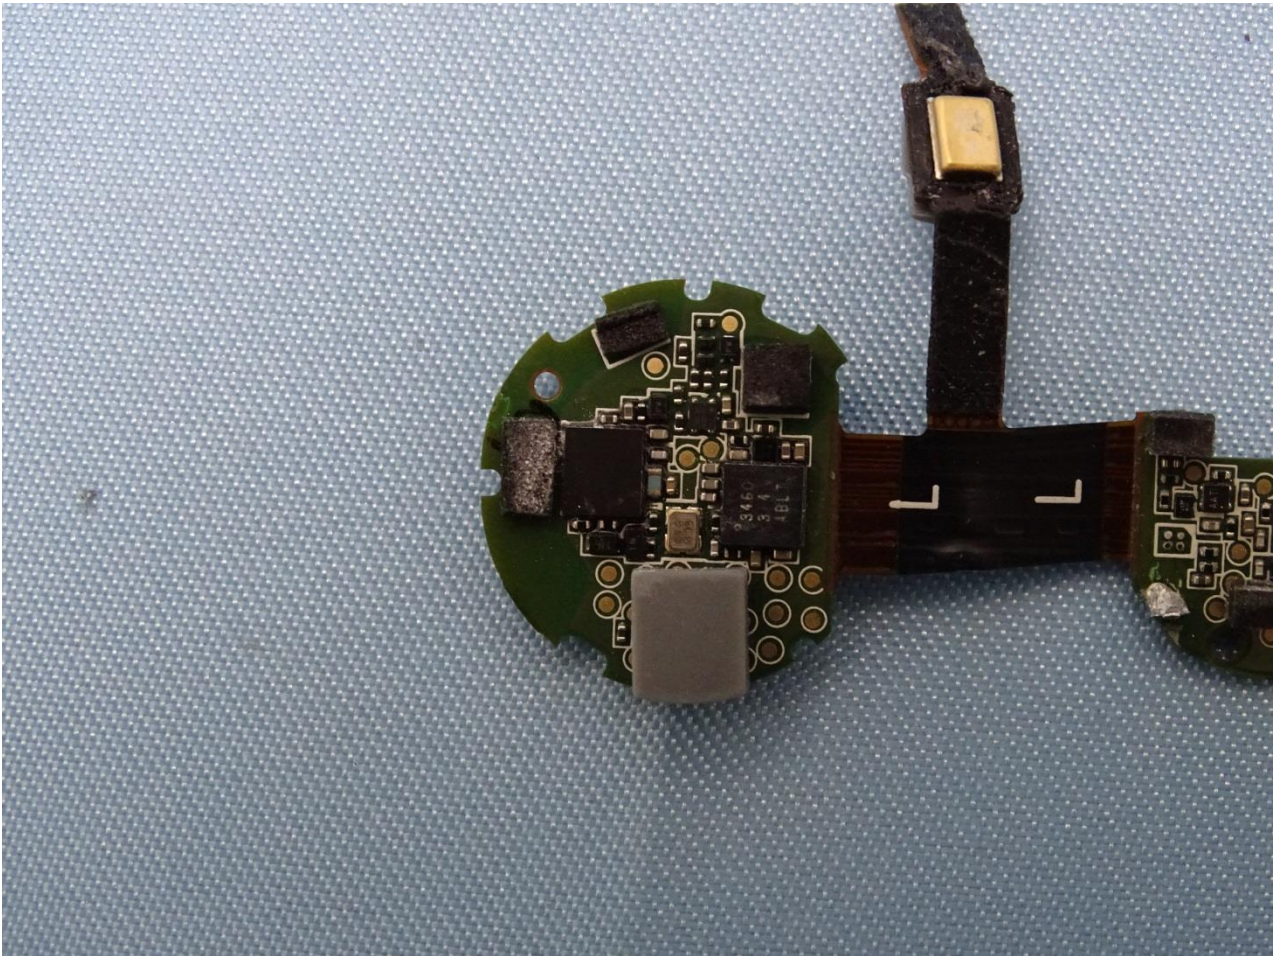

3. Internal Photograph of EUT

Brand Name: Bang & Olufsen / Model Name: EQ Earbud L

Bluetooth Antenna

————THE END————