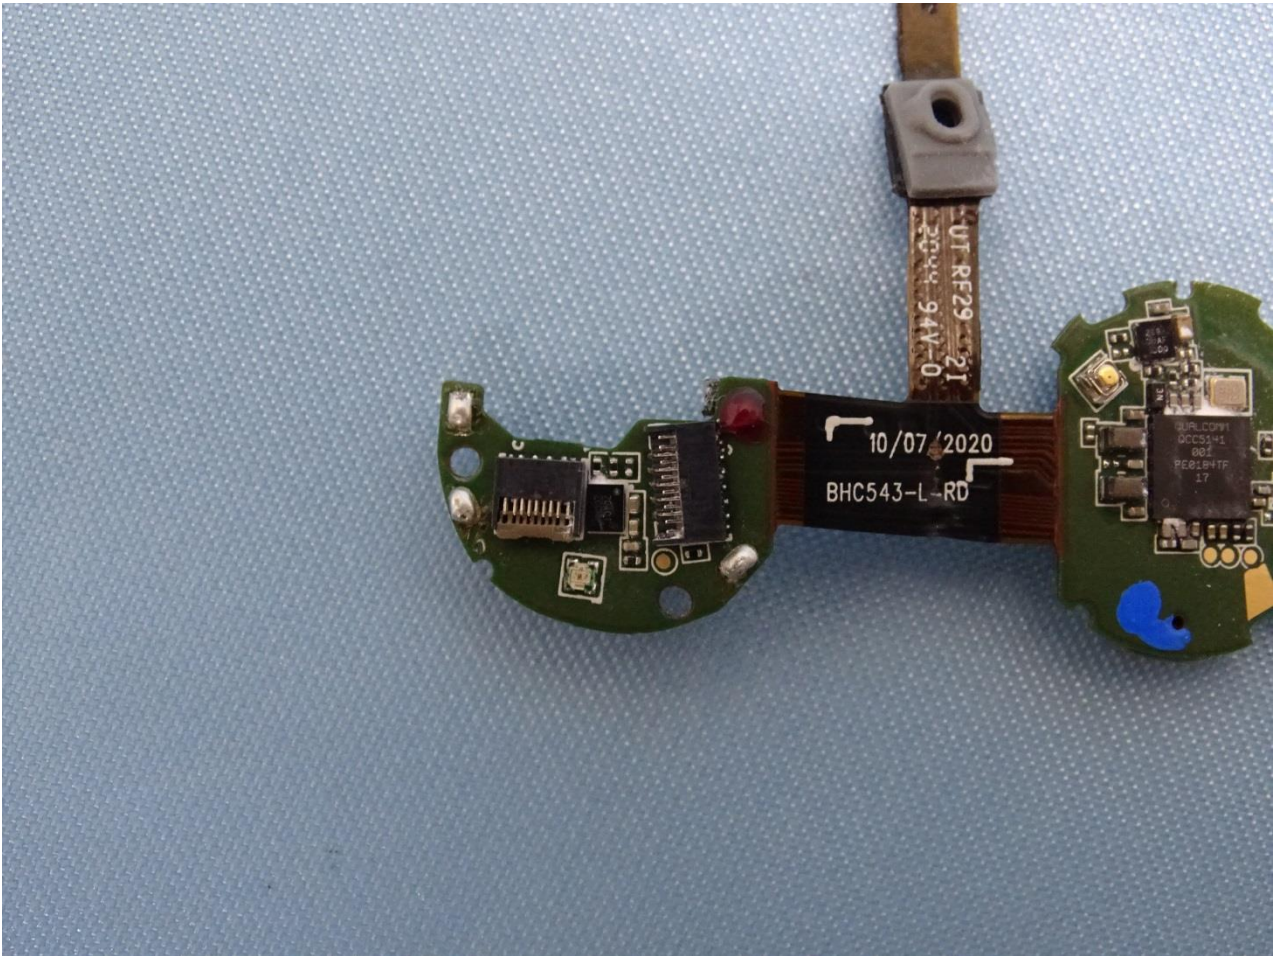

3. Internal Photograph of EUT

Brand Name: Bang & Olufsen / Model Name: EQ Earbud L

Bluetooth Antenna

————THE END————