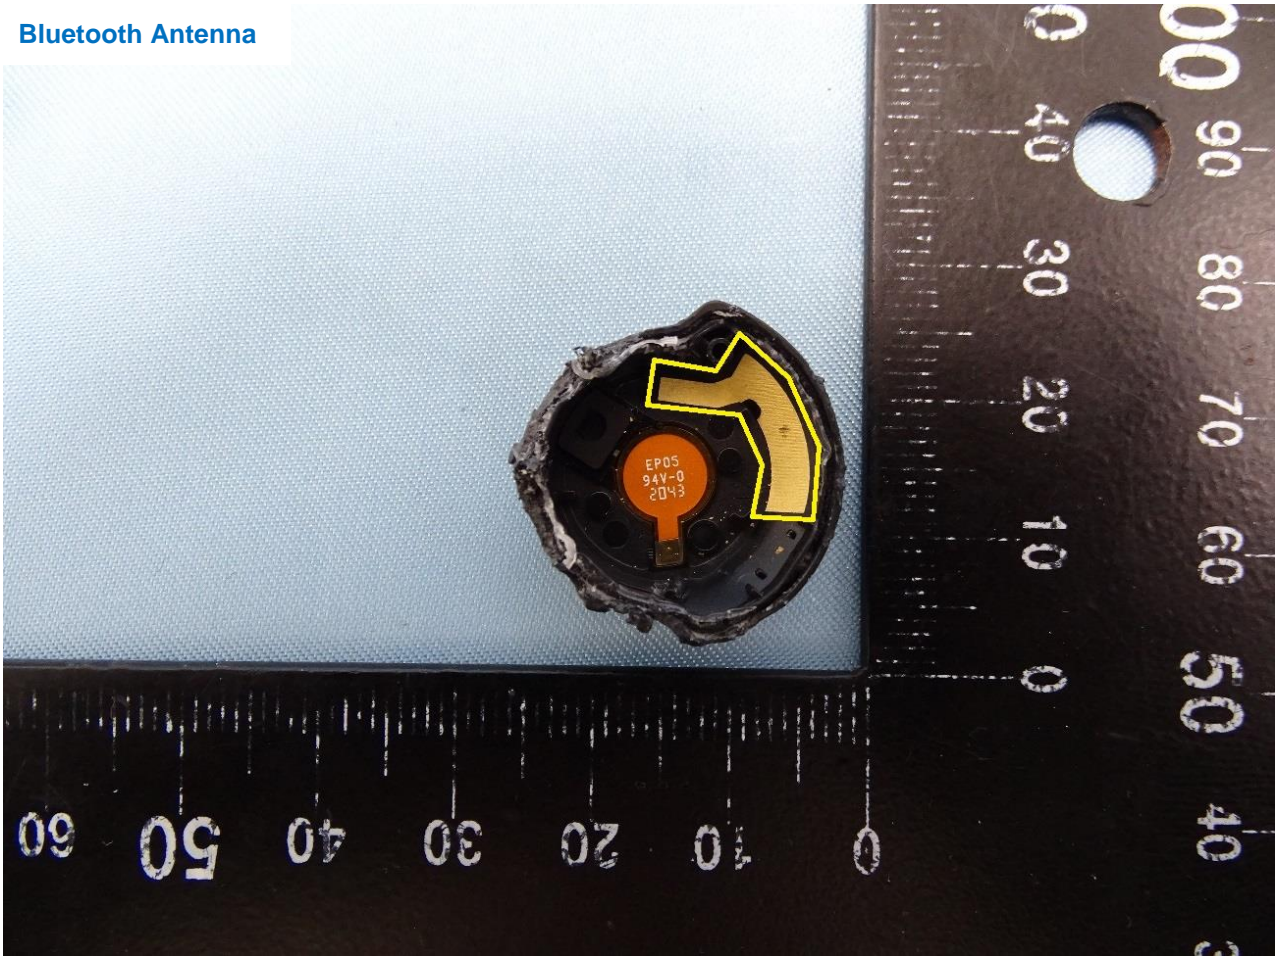

3. Internal Photograph of EUT

Brand Name: Bang & Olufsen / Model Name: EQ Earbud L

Bluetooth Antenna

————THE END————