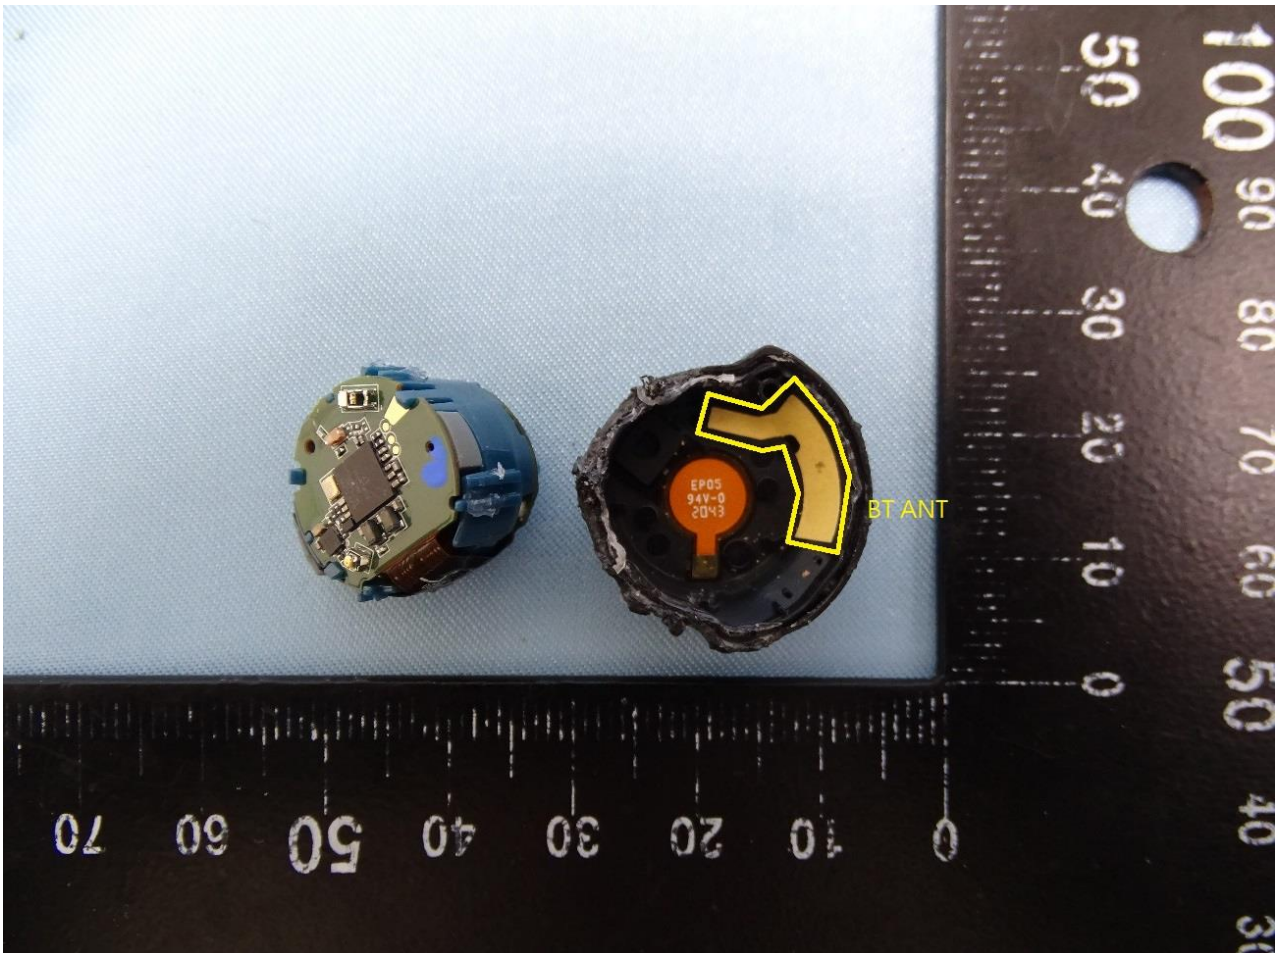

3. Internal Photograph of EUT

Brand Name: Bang & Olufsen / Model Name: EQ Earbud L

Bluetooth Antenna

————THE END————