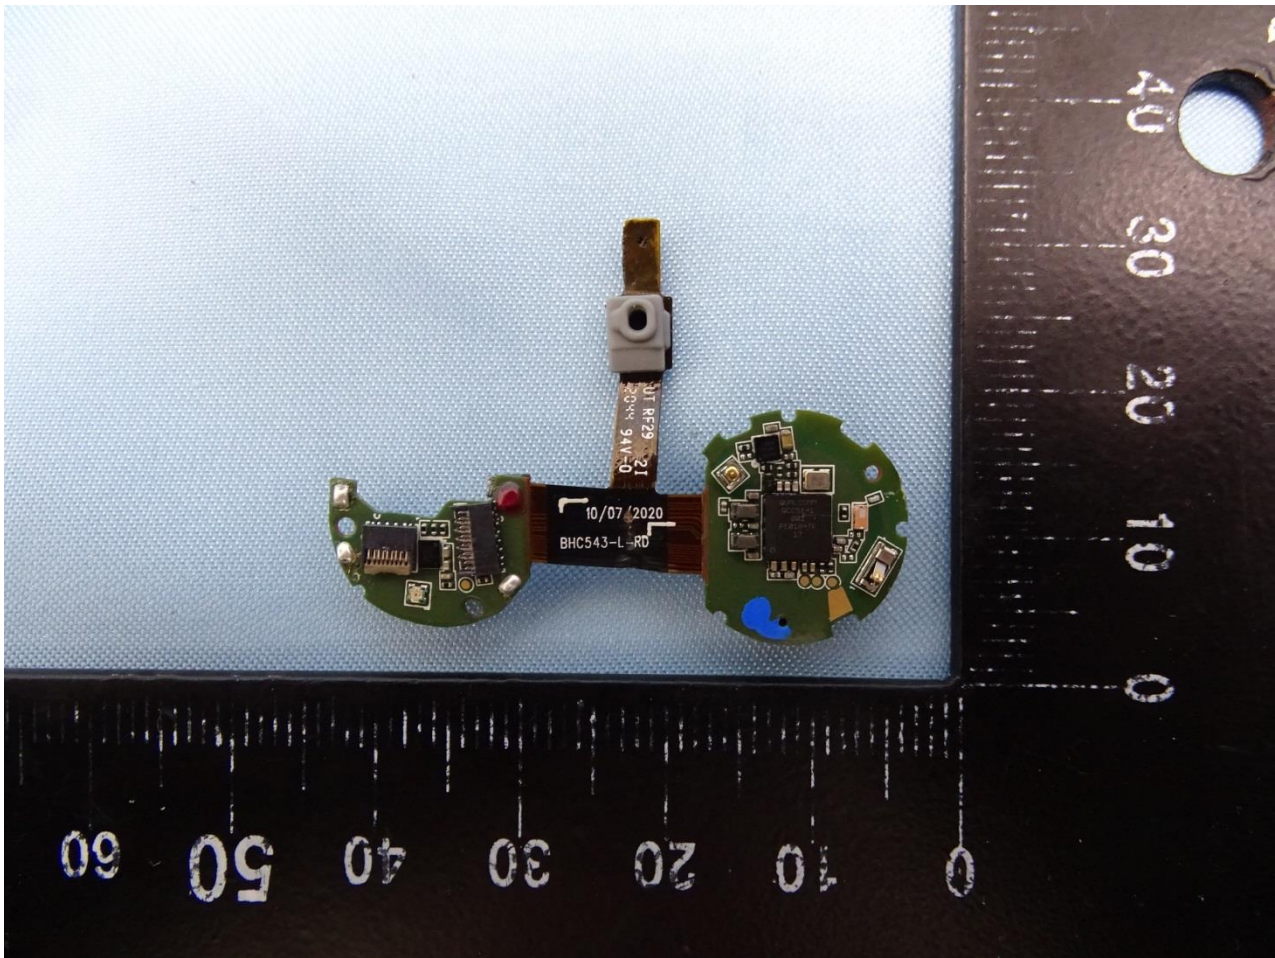

3. Internal Photograph of EUT

Brand Name: Bang & Olufsen / Model Name: EQ Earbud L

Bluetooth Antenna

————THE END————