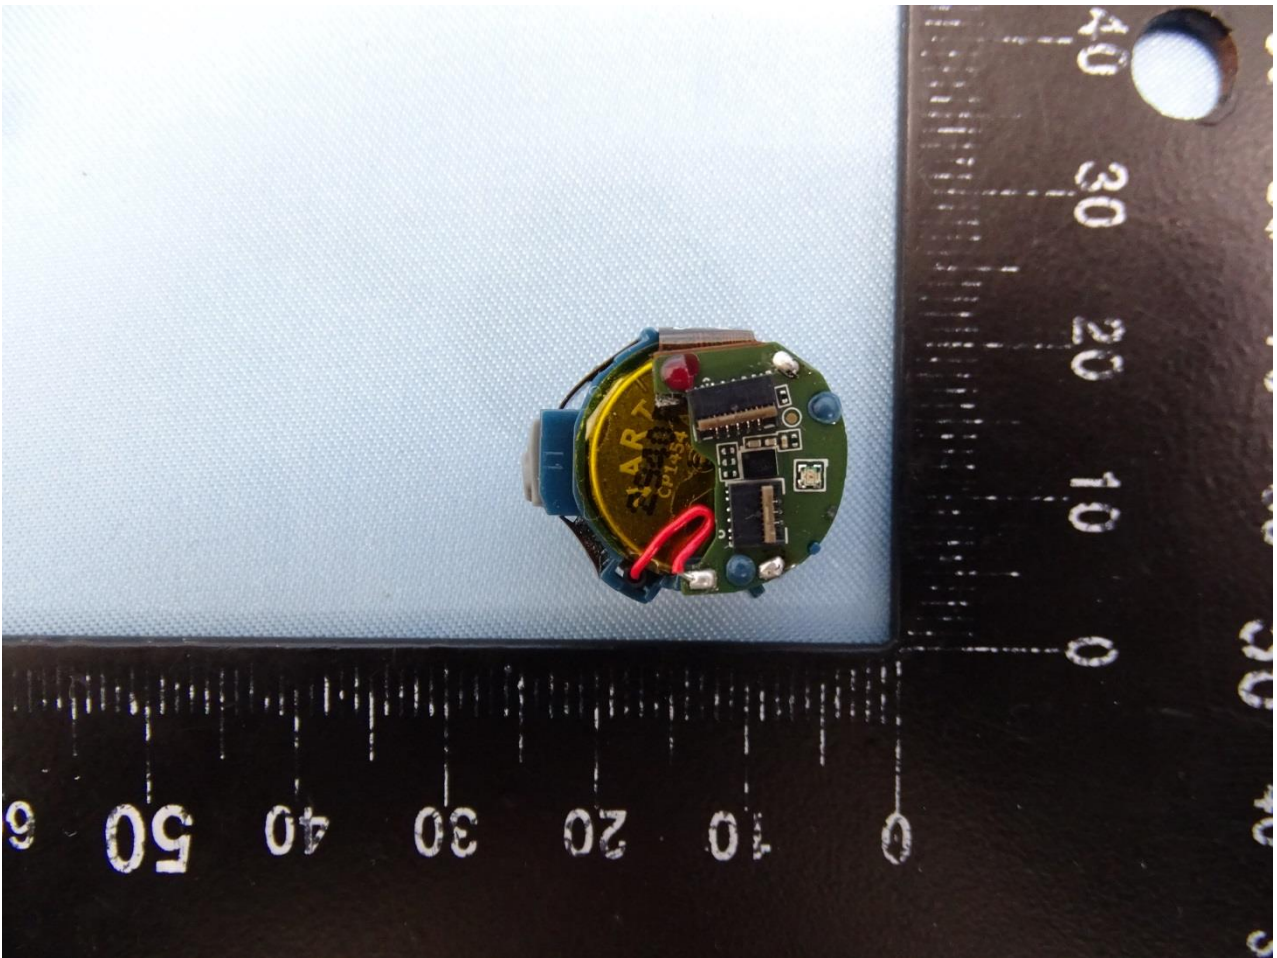

3. Internal Photograph of EUT

Brand Name: Bang & Olufsen / Model Name: EQ Earbud L

Bluetooth Antenna

————THE END————