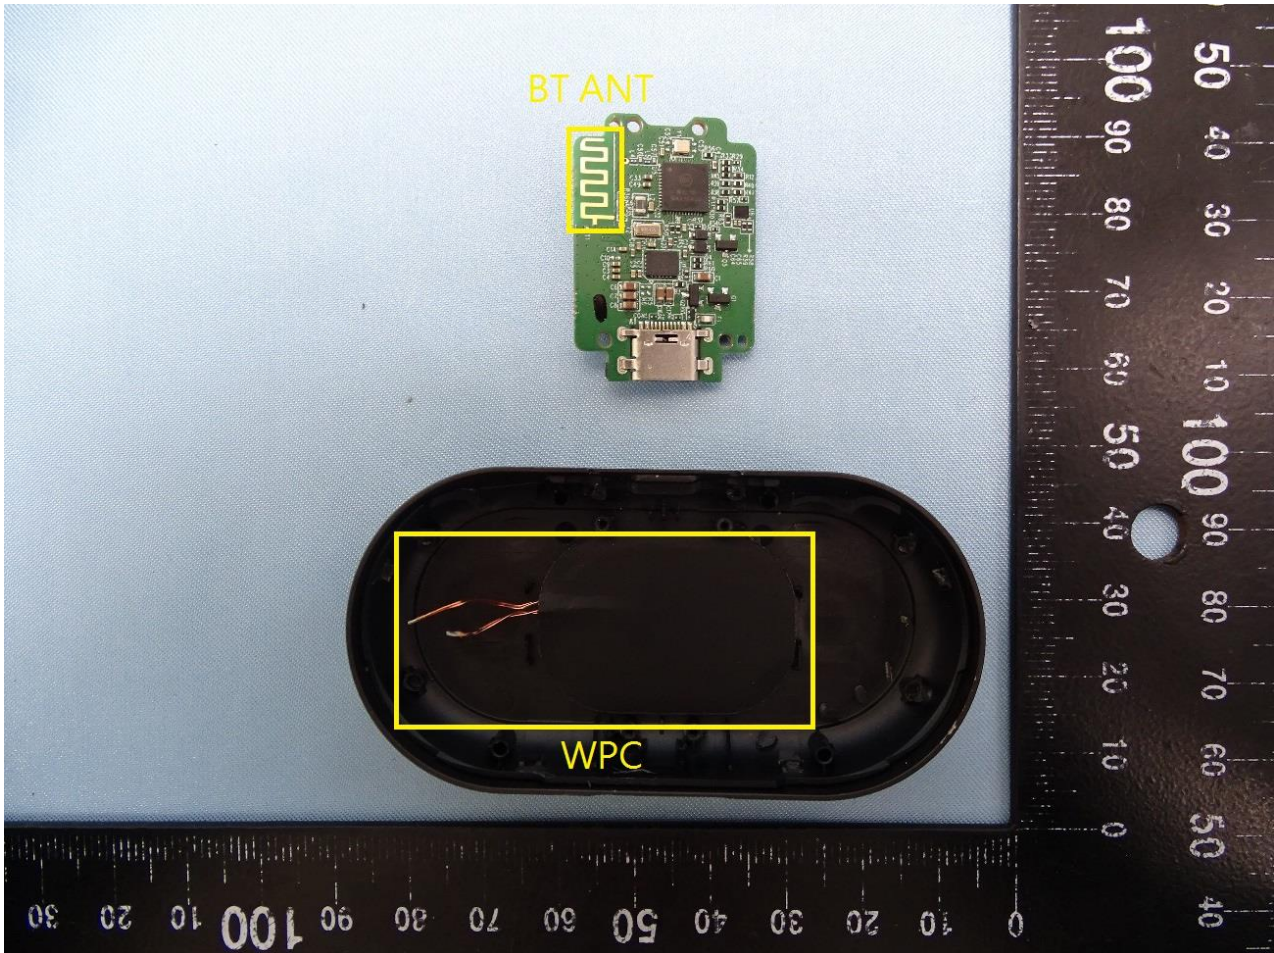

3. Internal Photograph of EUT

Brand Name: Bang & Olufsen / Model Name: EQ Charging case

Bluetooth Antenna

WPC Antenna

————THE END————