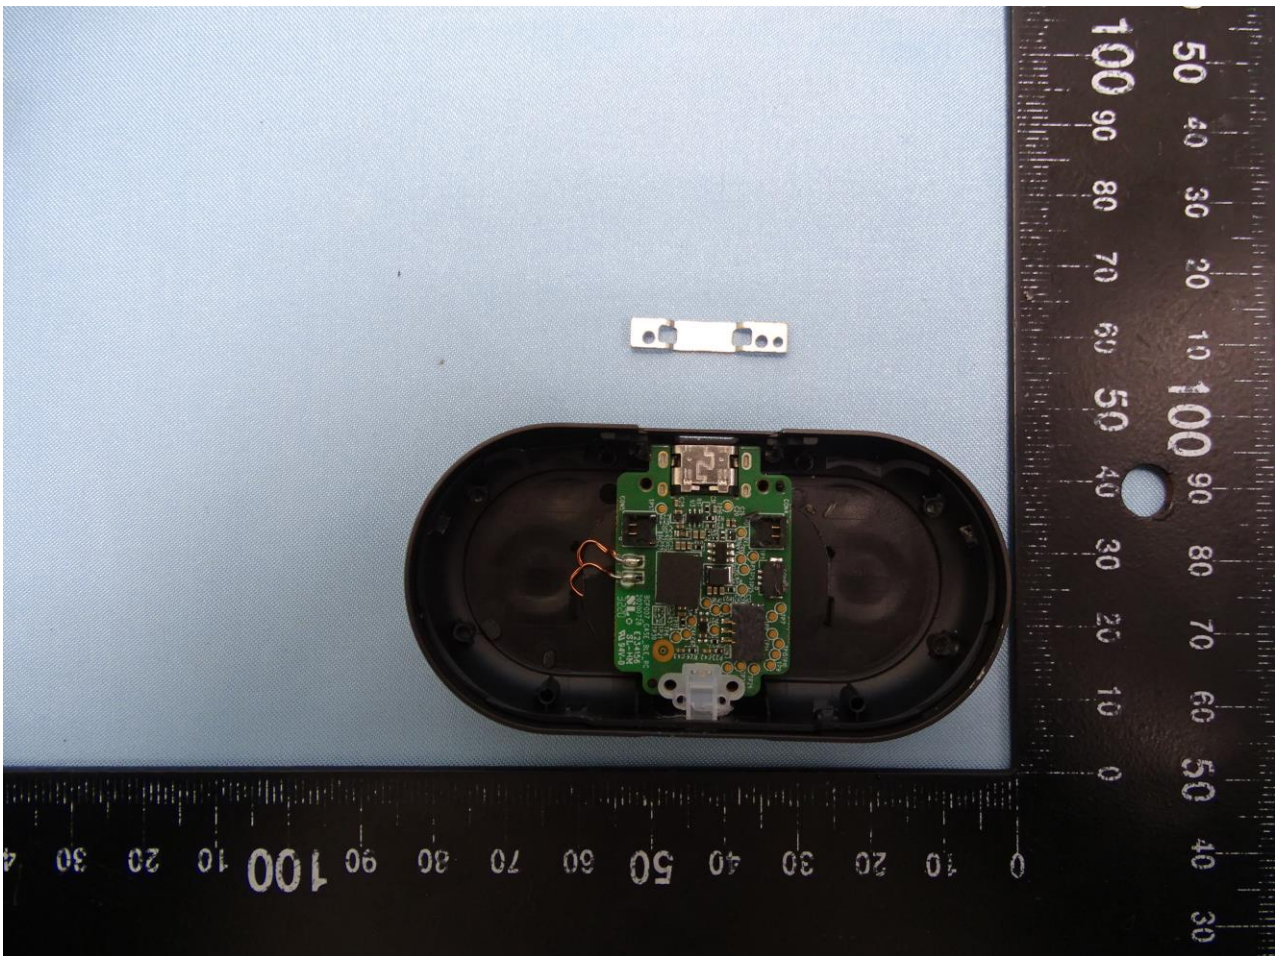

3. Internal Photograph of EUT

Brand Name: Bang & Olufsen / Model Name: EQ Charging case

Bluetooth Antenna

WPC Antenna

————THE END————