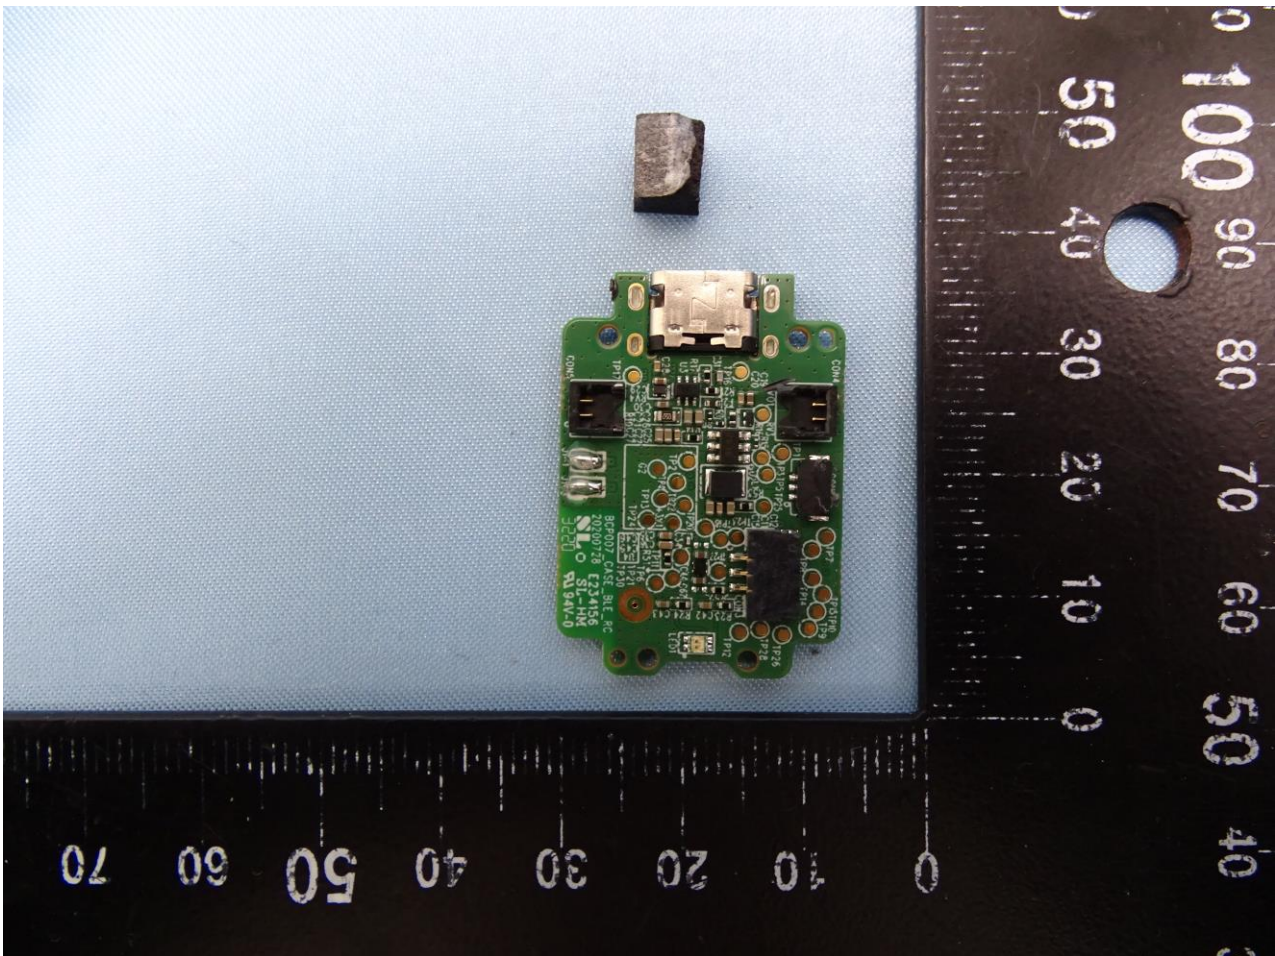

3. Internal Photograph of EUT

Brand Name: Bang & Olufsen / Model Name: EQ Charging case

Bluetooth Antenna

WPC Antenna

————THE END————