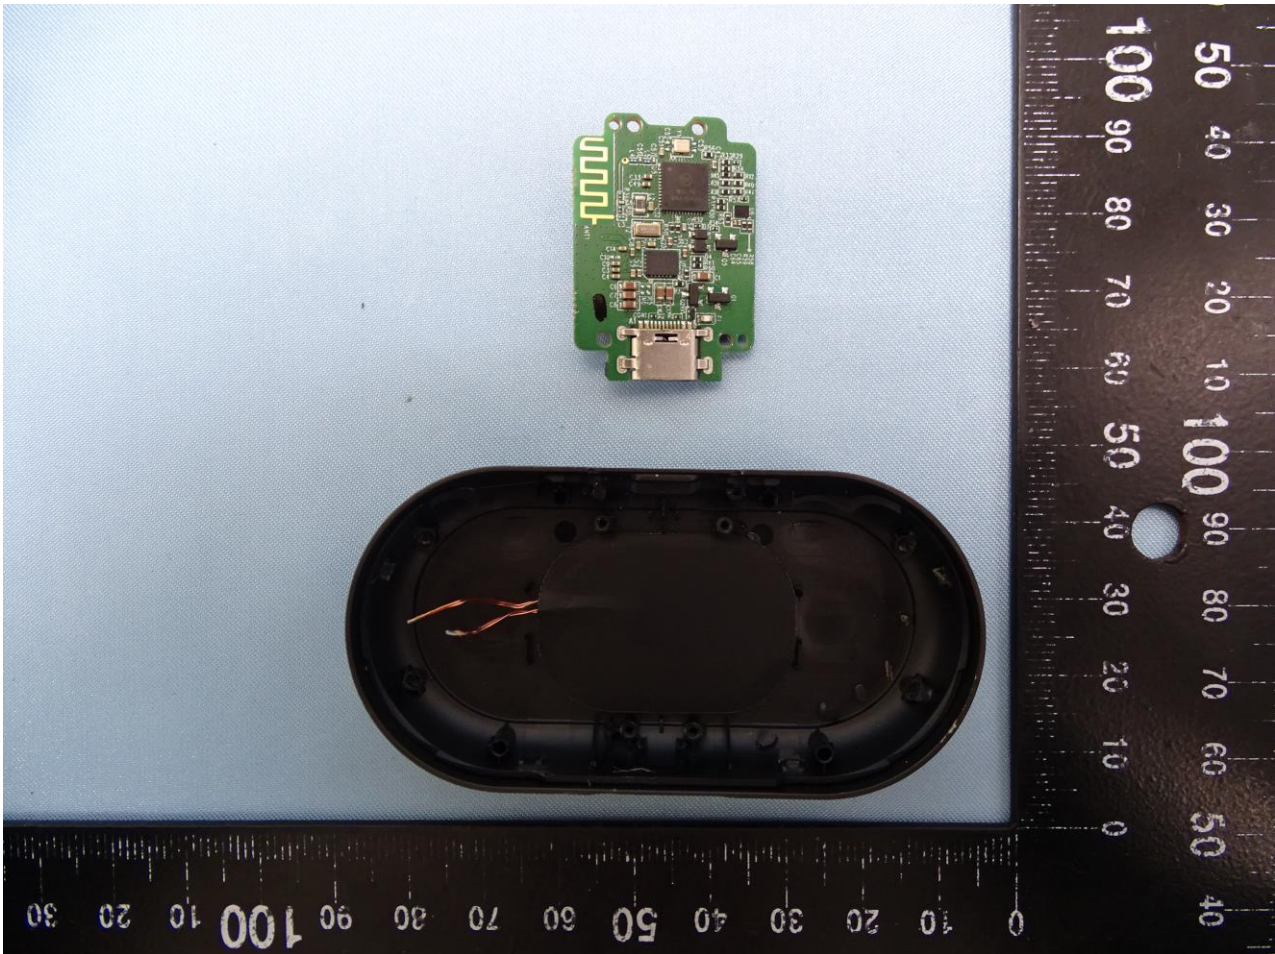

3. Internal Photograph of EUT

Brand Name: Bang & Olufsen / Model Name: EQ Charging case

Bluetooth Antenna

WPC Antenna

————THE END————