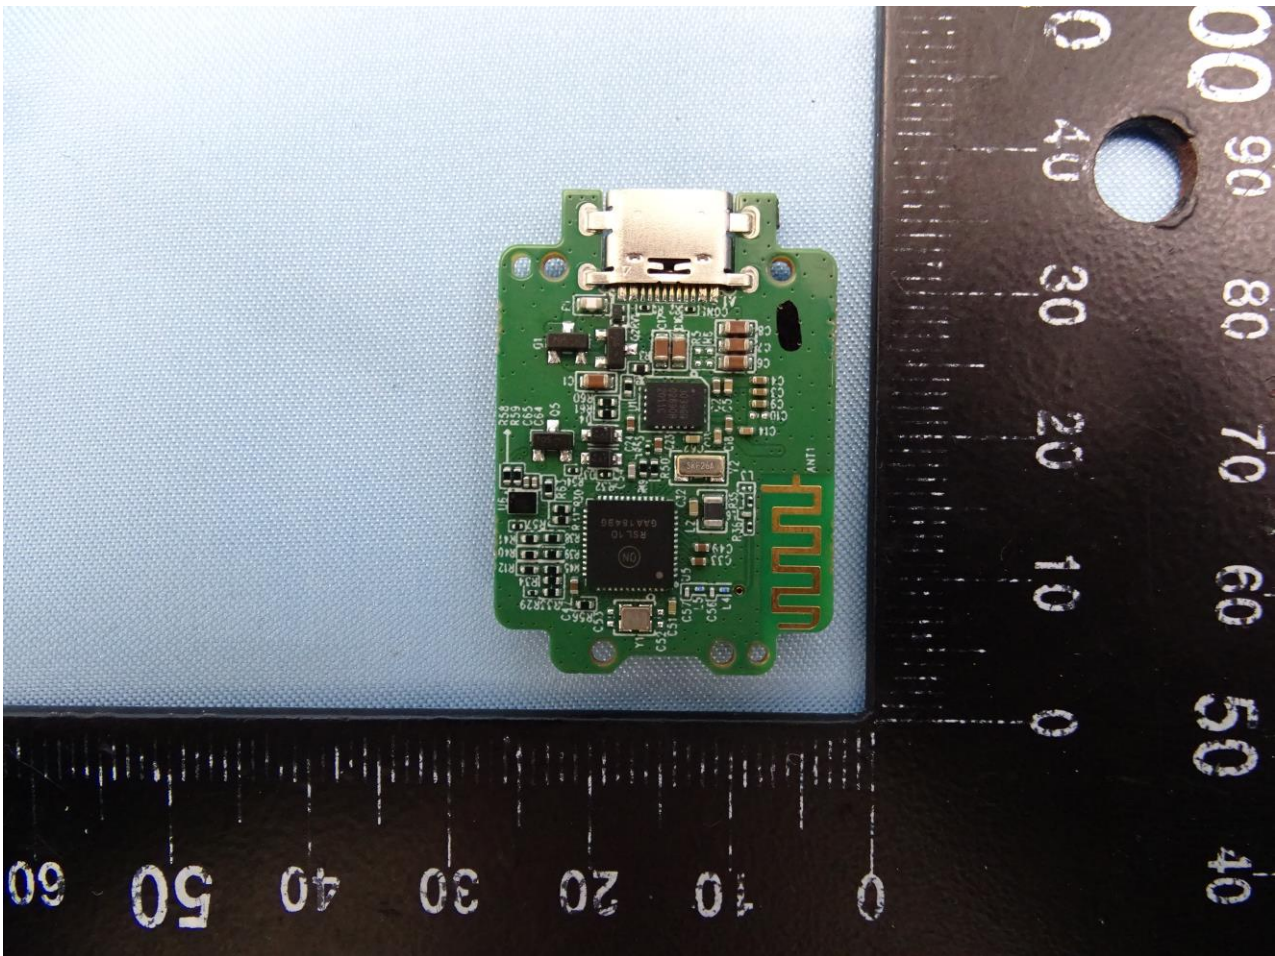

3. Internal Photograph of EUT

Brand Name: Bang & Olufsen / Model Name: EQ Charging case

Bluetooth Antenna

WPC Antenna

————THE END————