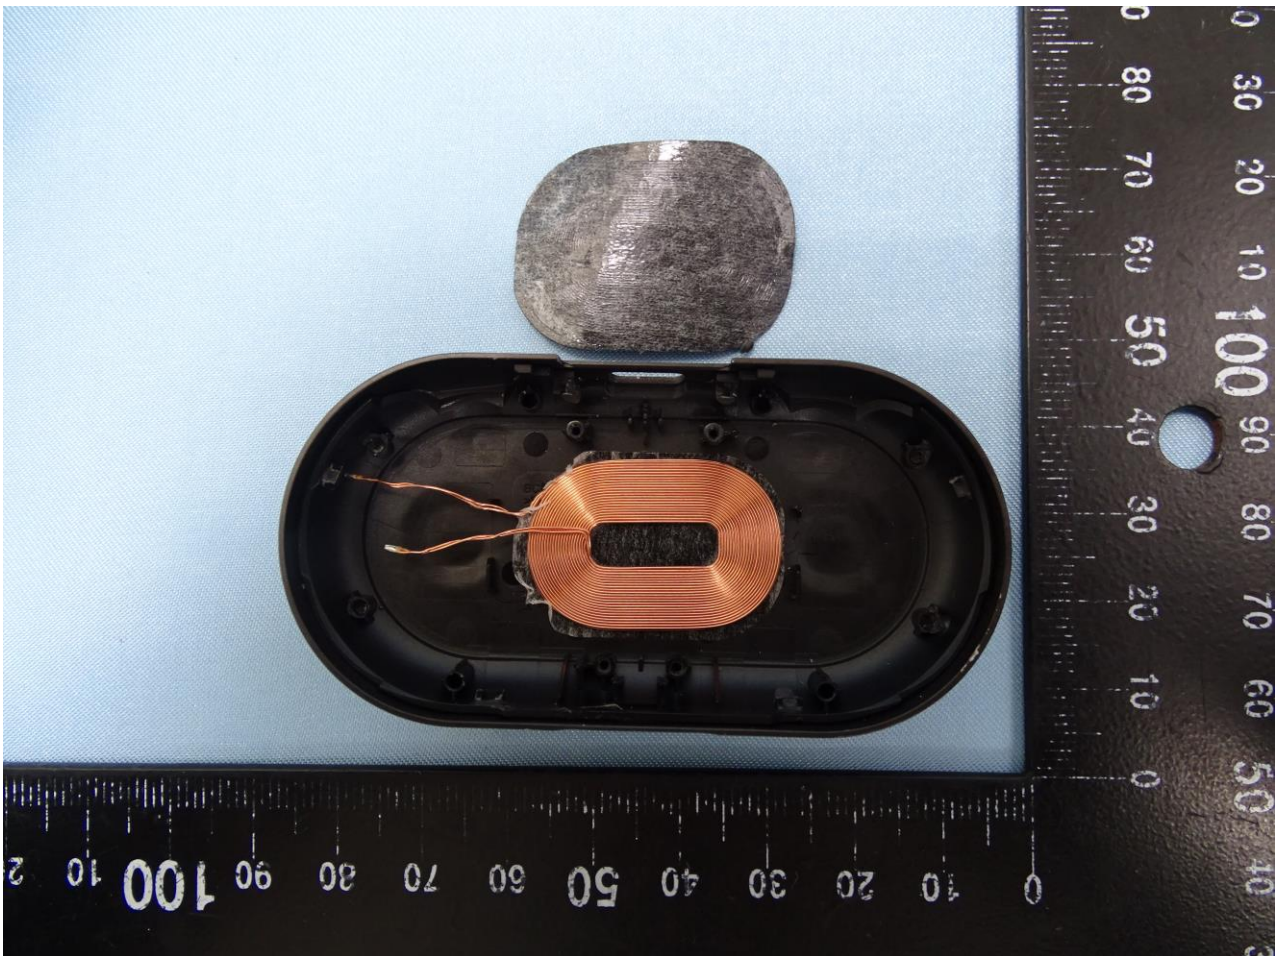

3. Internal Photograph of EUT

Brand Name: Bang & Olufsen / Model Name: EQ Charging case

Bluetooth Antenna

WPC Antenna

————THE END————