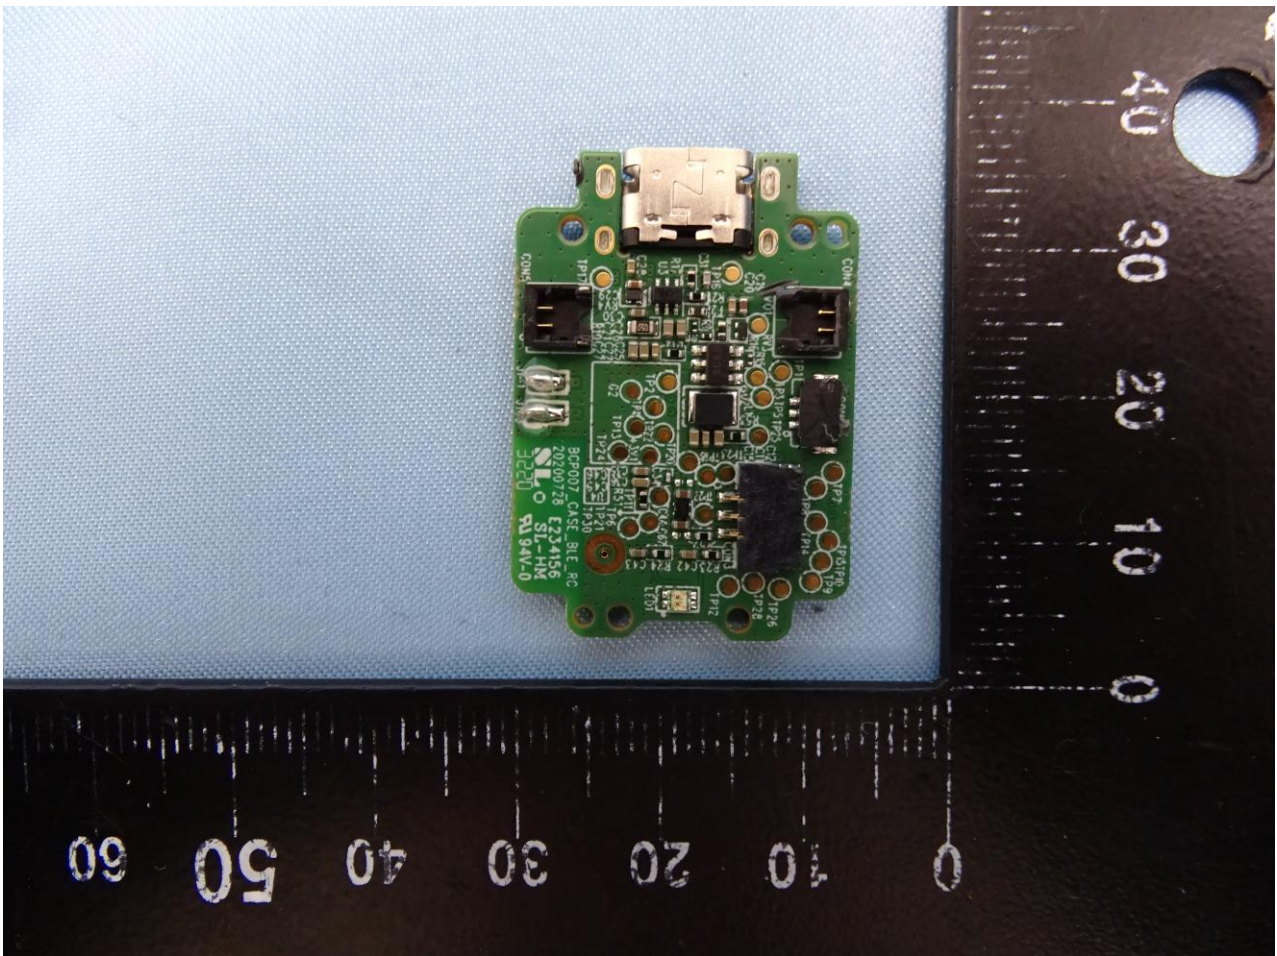

3. Internal Photograph of EUT

Brand Name: Bang & Olufsen / Model Name: EQ Charging case

Bluetooth Antenna

WPC Antenna

————THE END————