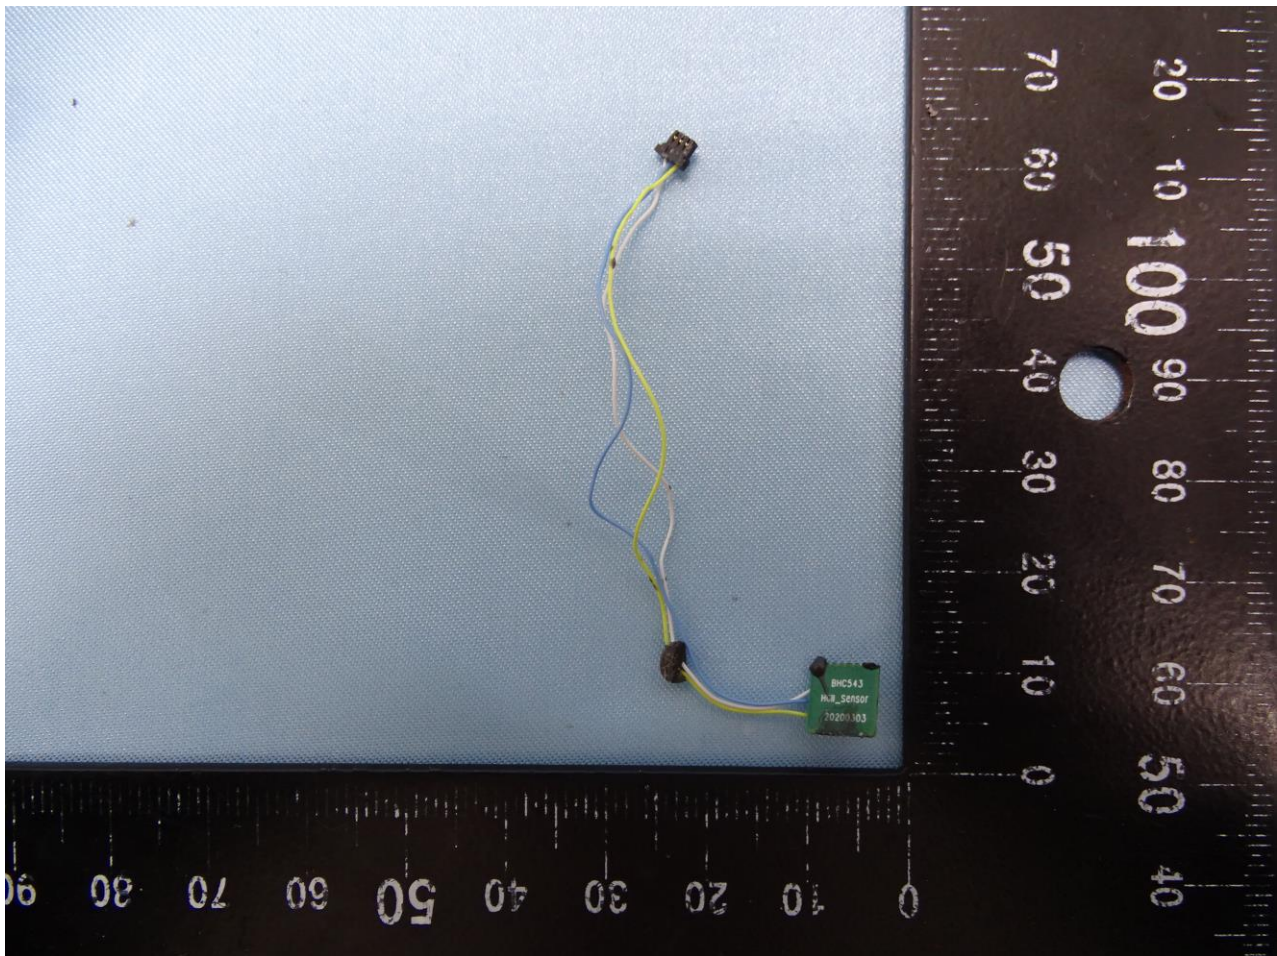

3. Internal Photograph of EUT

Brand Name: Bang & Olufsen / Model Name: EQ Charging case

Bluetooth Antenna

WPC Antenna

————THE END————