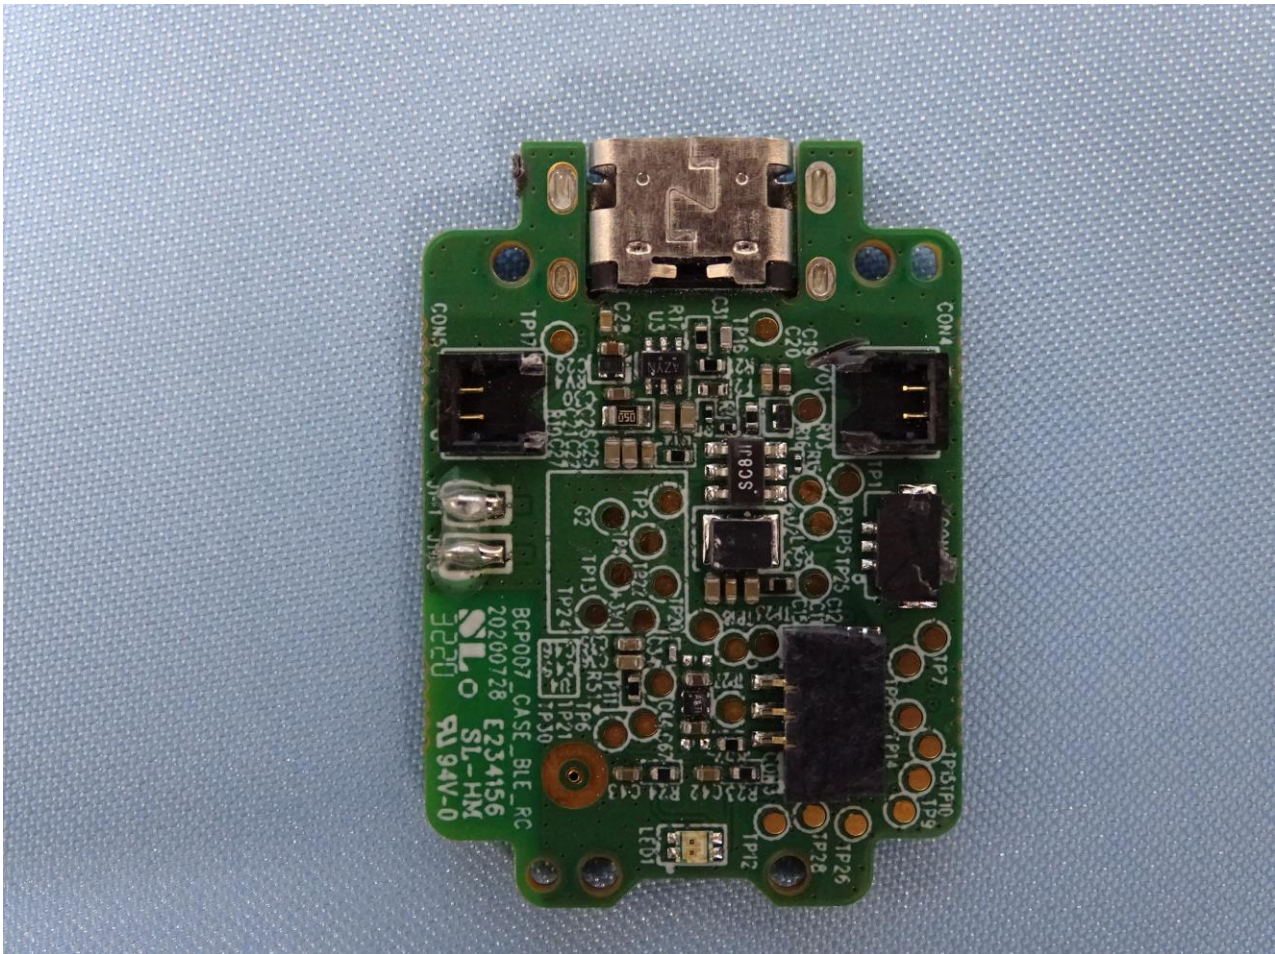

3. Internal Photograph of EUT

Brand Name: Bang & Olufsen / Model Name: EQ Charging case

Bluetooth Antenna

WPC Antenna

————THE END————