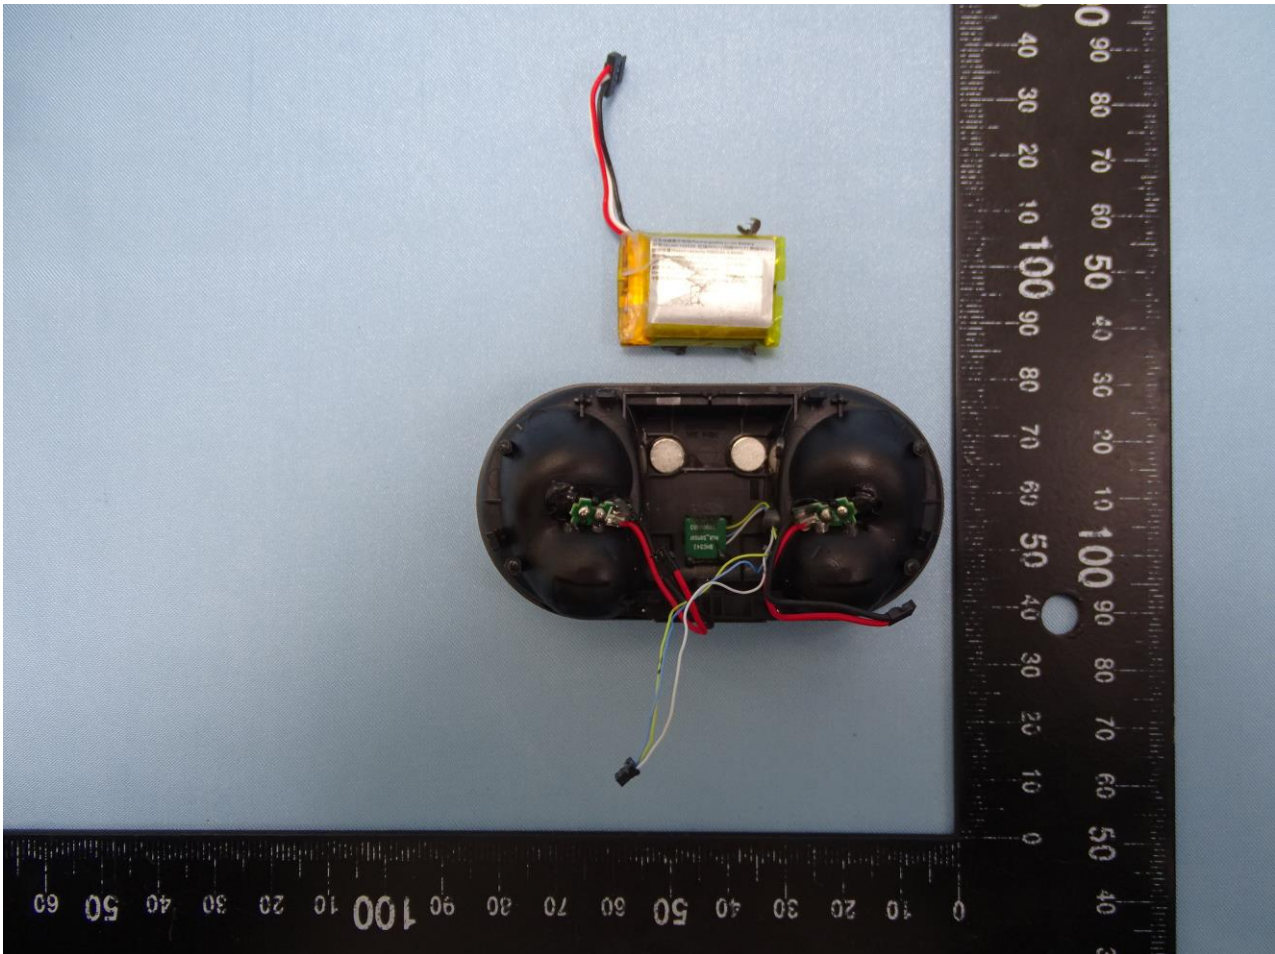

3. Internal Photograph of EUT

Brand Name: Bang & Olufsen / Model Name: EQ Charging case

Bluetooth Antenna

WPC Antenna

————THE END————