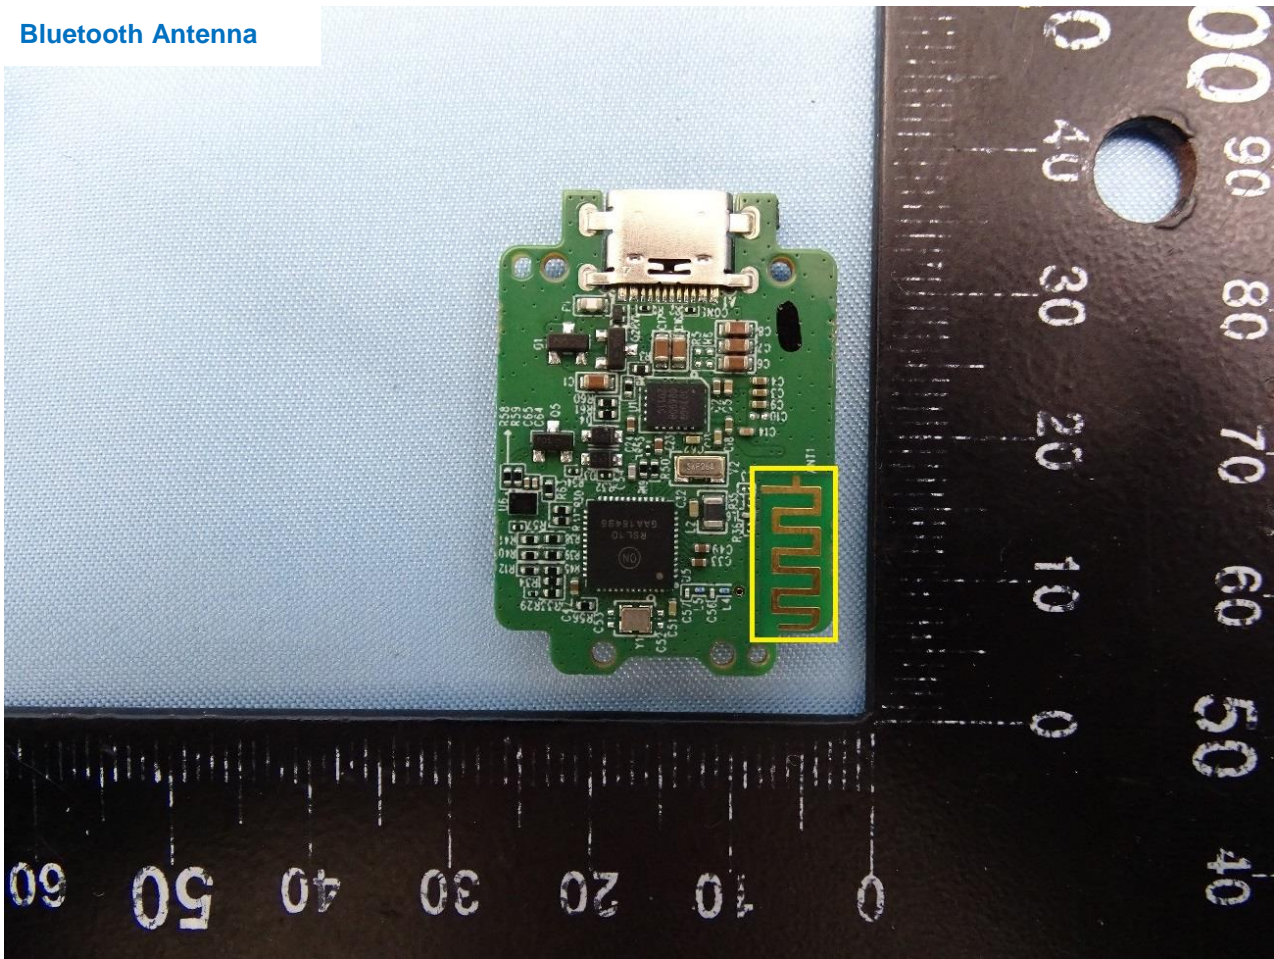

3. Internal Photograph of EUT

Brand Name: Bang & Olufsen / Model Name: EQ Charging case

Bluetooth Antenna

WPC Antenna

————THE END————