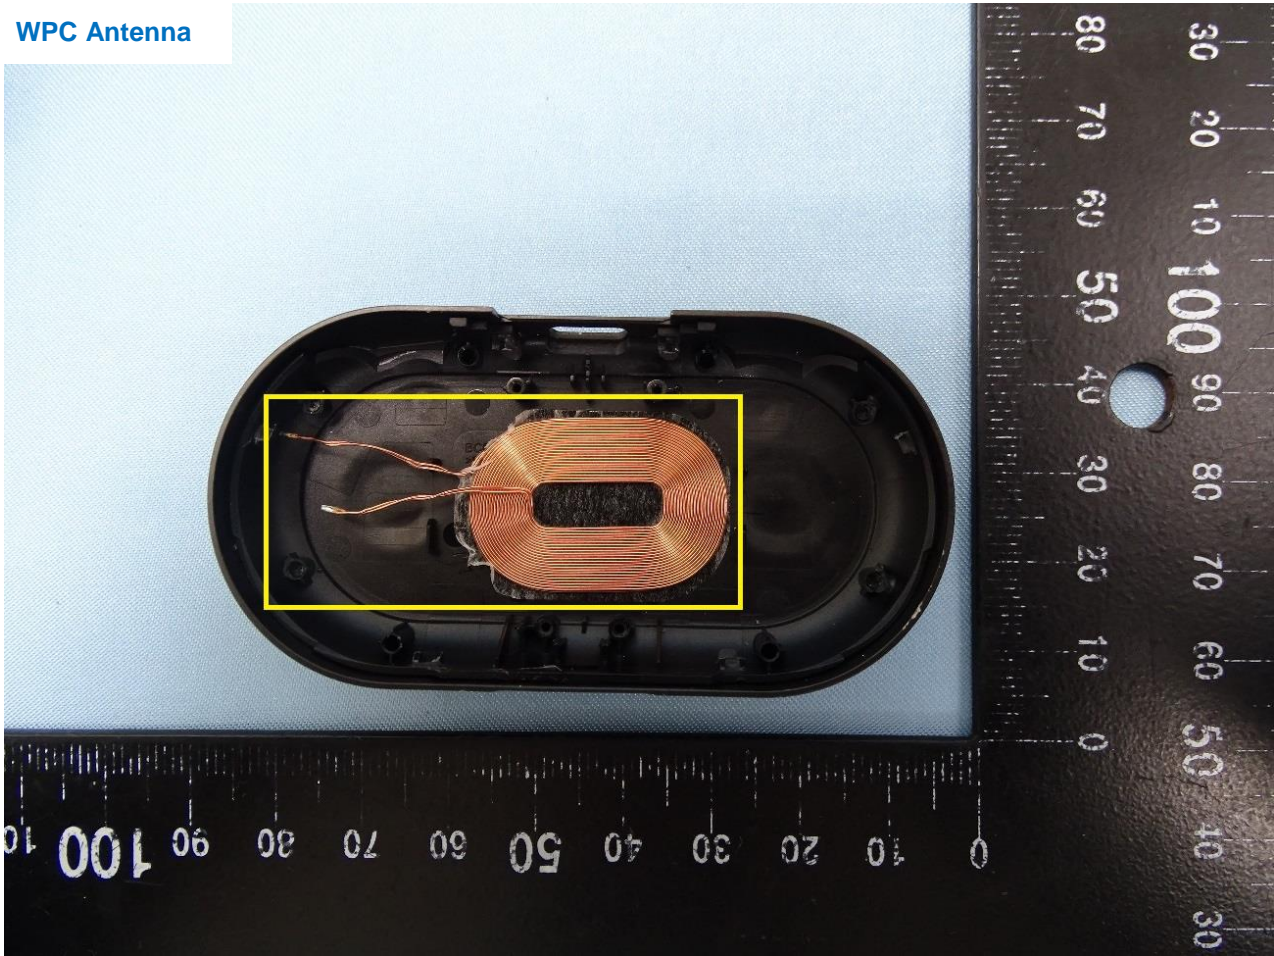

3. Internal Photograph of EUT

Brand Name: Bang & Olufsen / Model Name: EQ Charging case

Bluetooth Antenna

WPC Antenna

————THE END————