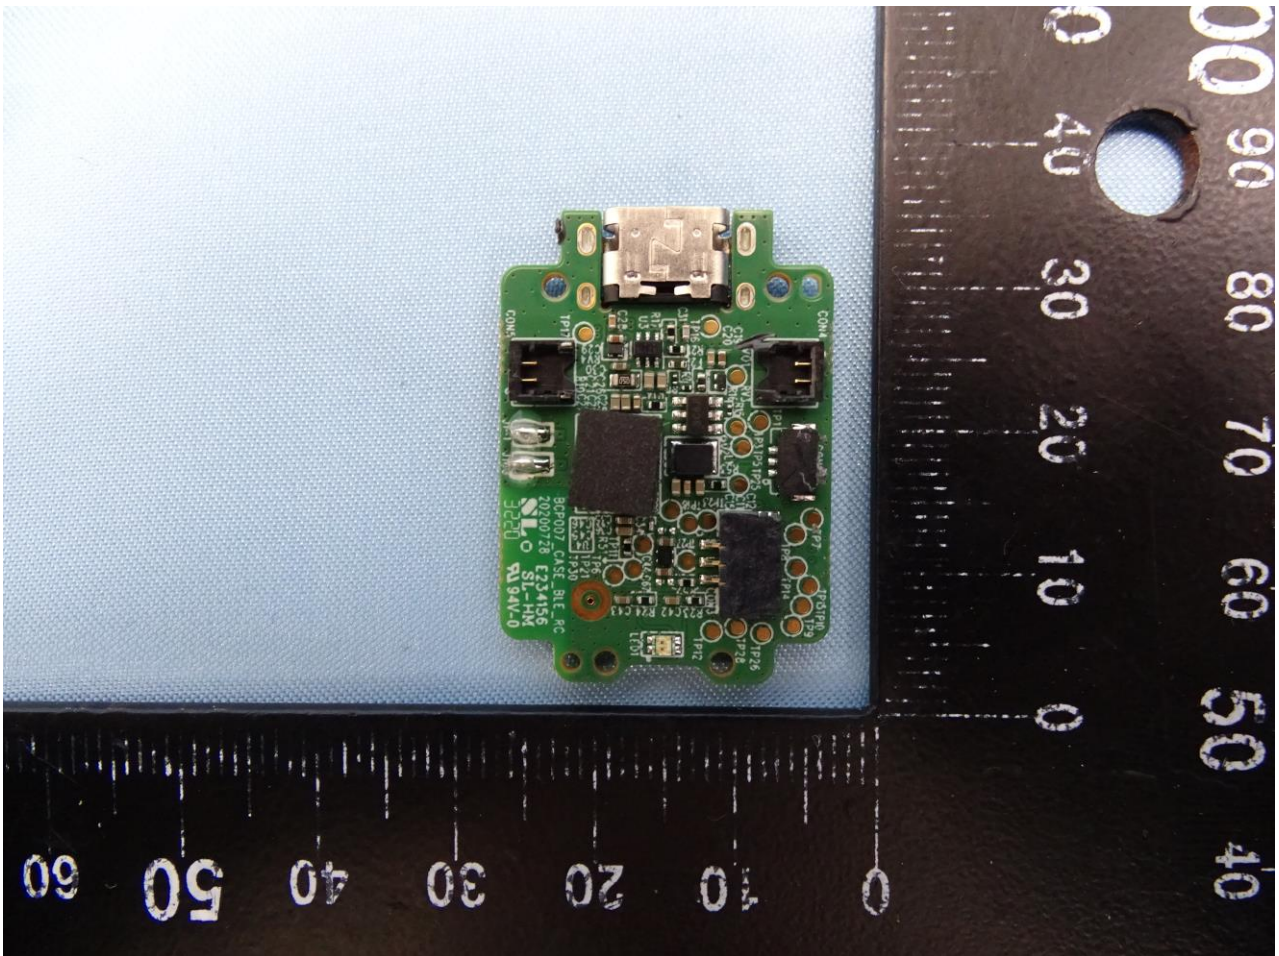

3. Internal Photograph of EUT

Brand Name: Bang & Olufsen / Model Name: EQ Charging case

Bluetooth Antenna

WPC Antenna

————THE END————