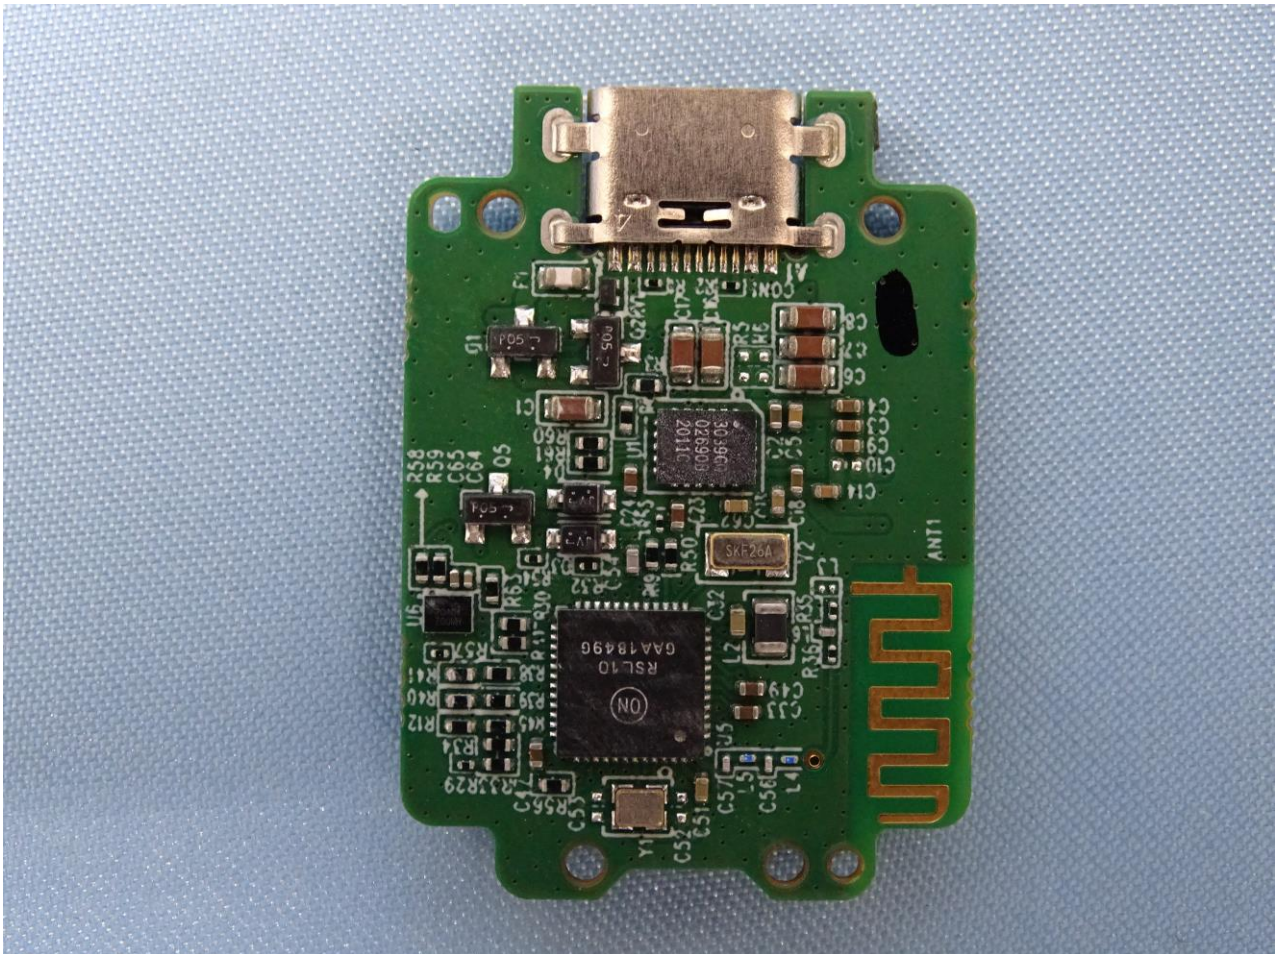

3. Internal Photograph of EUT

Brand Name: Bang & Olufsen / Model Name: EQ Charging case

Bluetooth Antenna

WPC Antenna

————THE END————