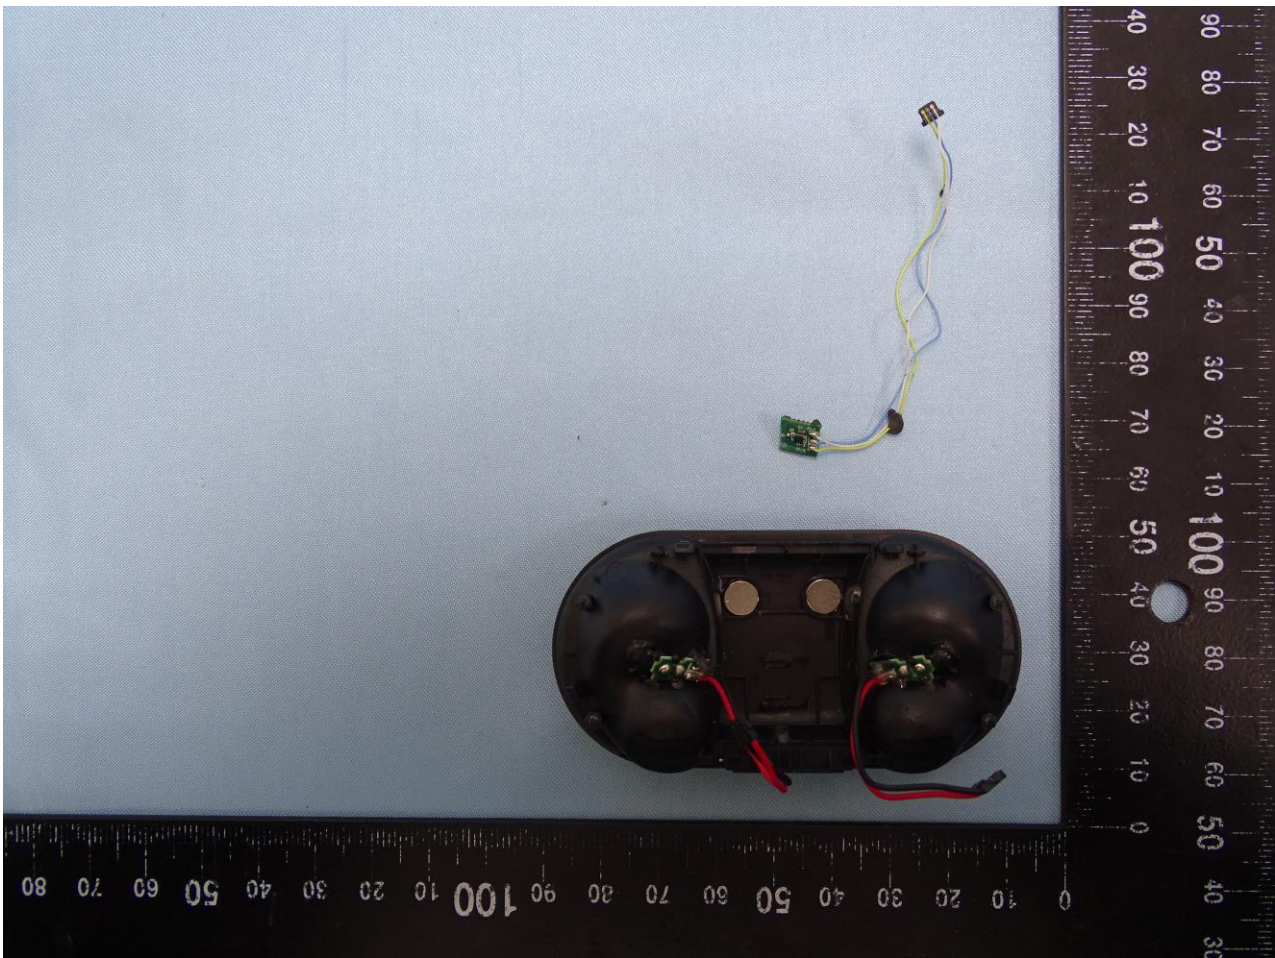

3. Internal Photograph of EUT

Brand Name: Bang & Olufsen / Model Name: EQ Charging case

Bluetooth Antenna

WPC Antenna

————THE END————