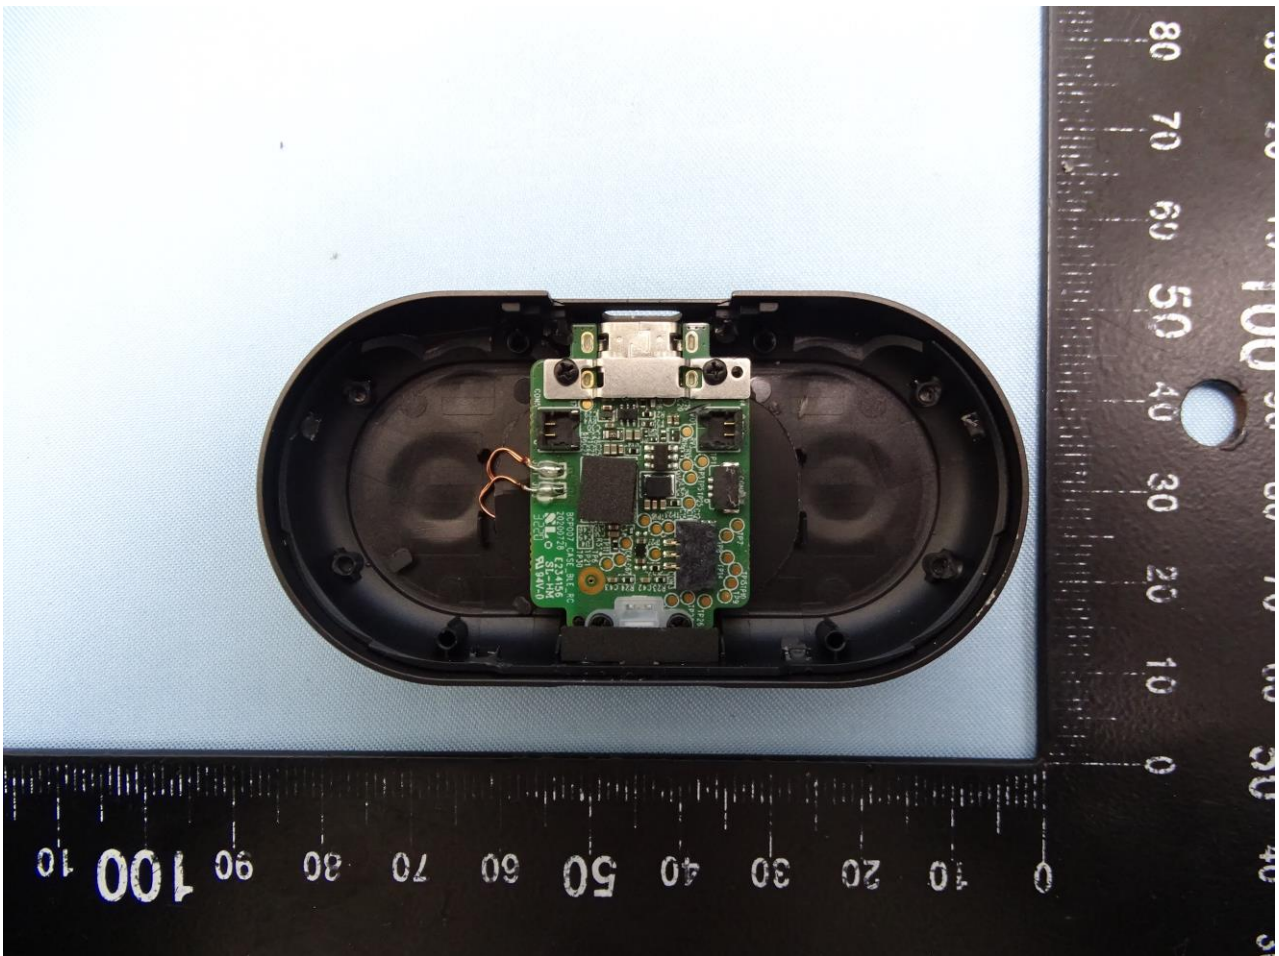

3. Internal Photograph of EUT

Brand Name: Bang & Olufsen / Model Name: EQ Charging case

Bluetooth Antenna

WPC Antenna

————THE END————