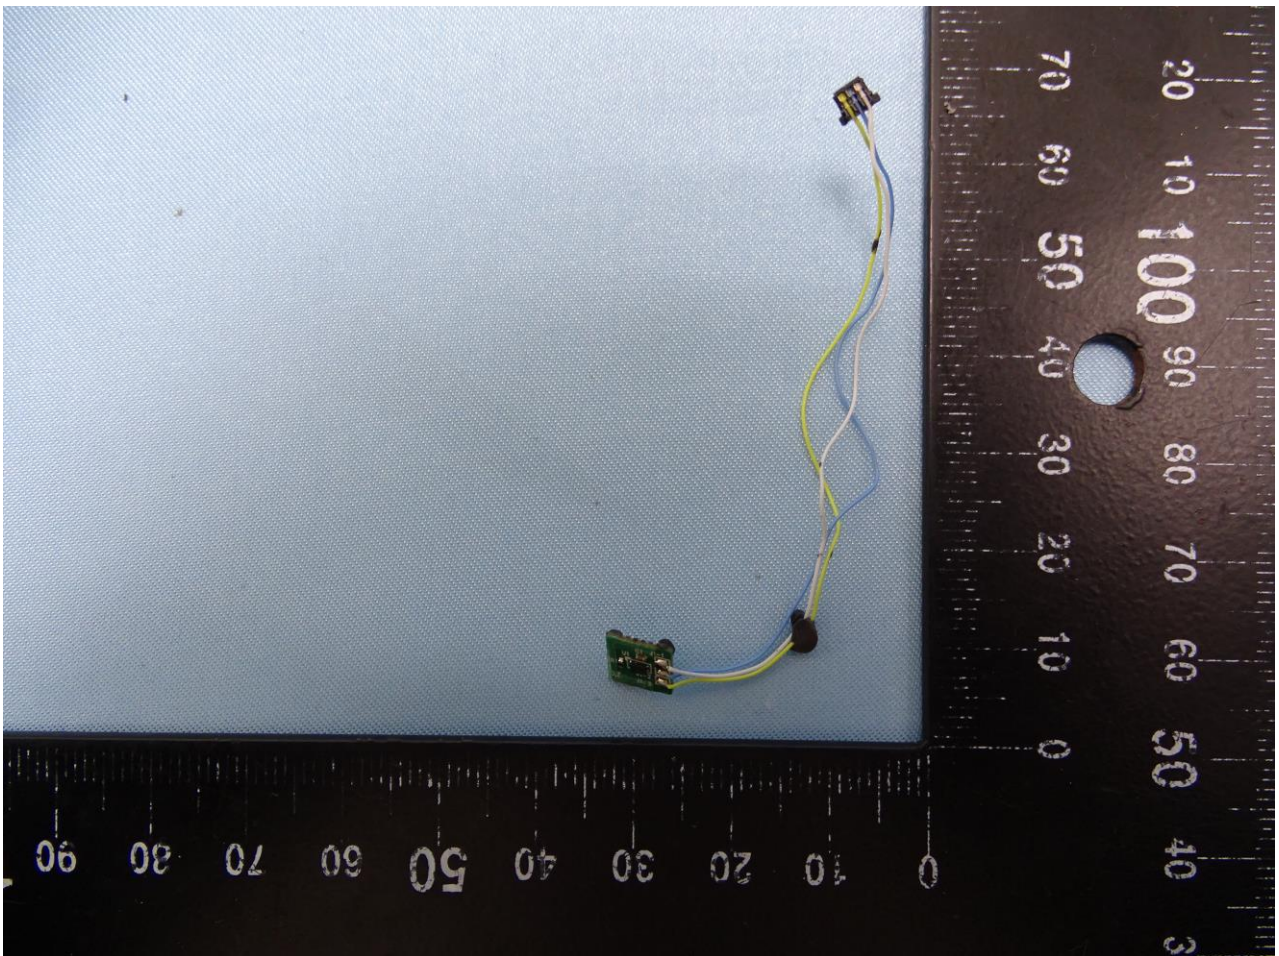

3. Internal Photograph of EUT

Brand Name: Bang & Olufsen / Model Name: EQ Charging case

Bluetooth Antenna

WPC Antenna

————THE END————