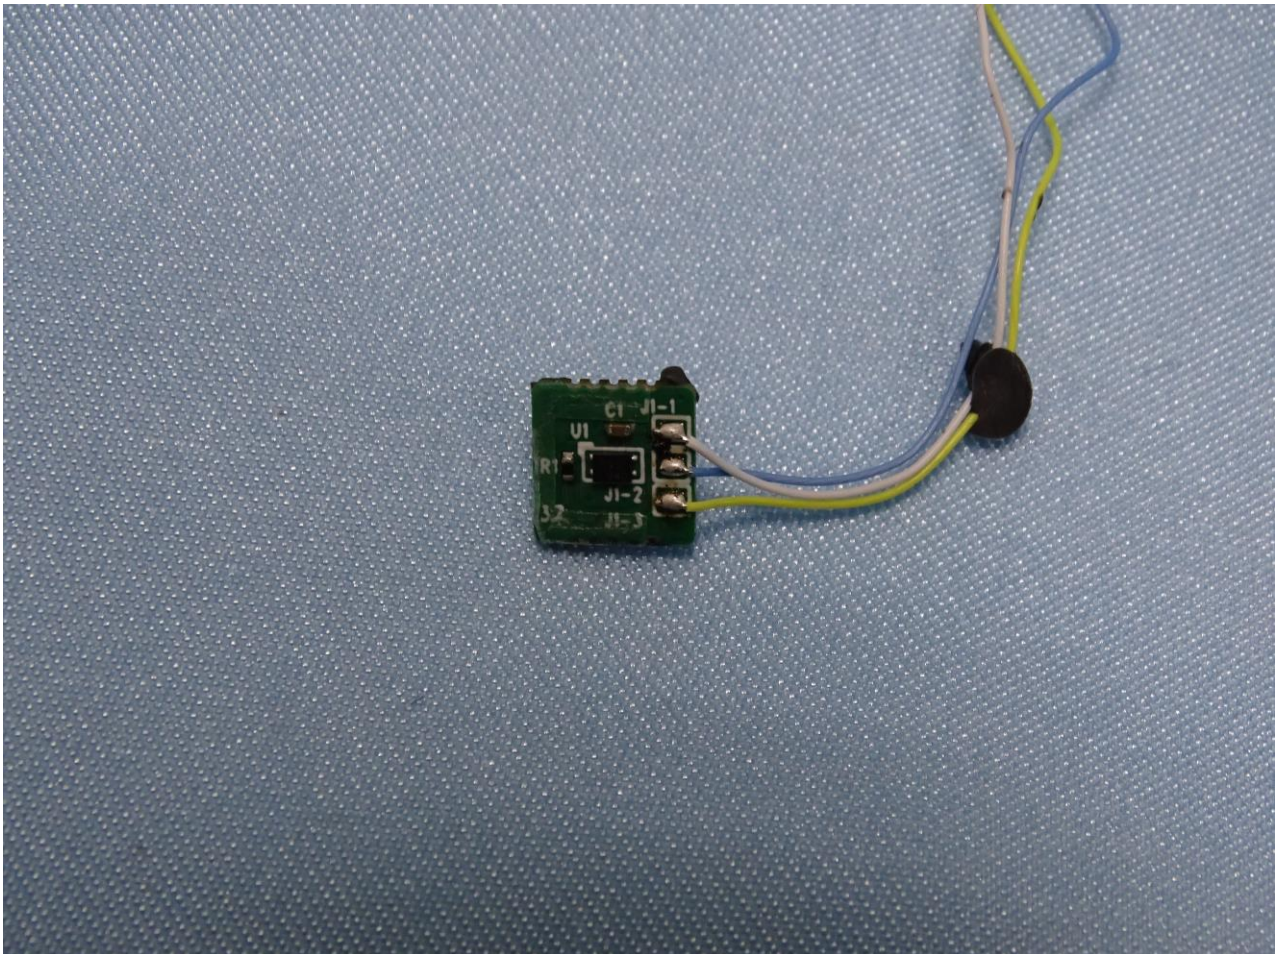

3. Internal Photograph of EUT

Brand Name: Bang & Olufsen / Model Name: EQ Charging case

Bluetooth Antenna

WPC Antenna

————THE END————