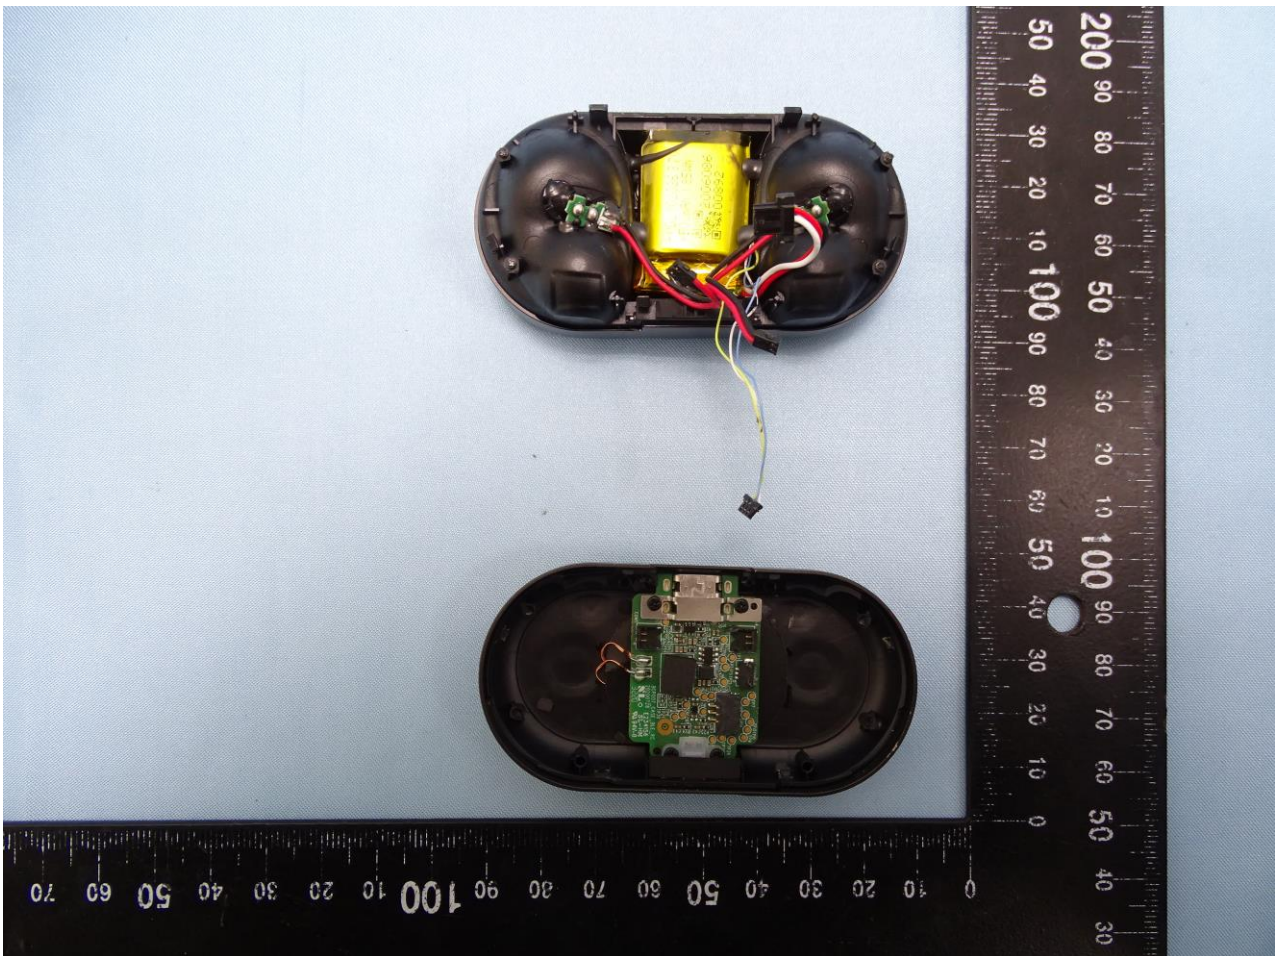

3. Internal Photograph of EUT

Brand Name: Bang & Olufsen / Model Name: EQ Charging case

Bluetooth Antenna

WPC Antenna

————THE END————