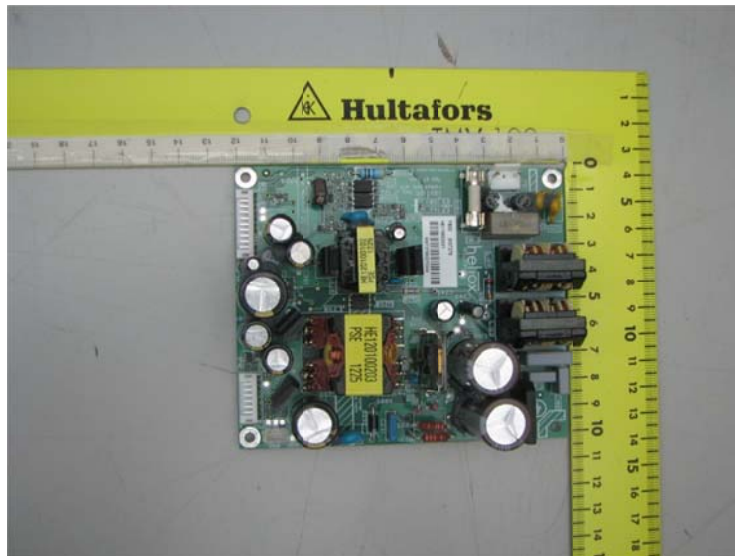

PSU / Main board mounting frame top

PSU / Main board mounting frame bottom

Mid range rear

Mid range front

Tweeter rear

Tweeter front

PSU Top

PSU bottom

Main board top

Main board bottom (WLAN Module)

WLAN Antenna

Aluminium ring