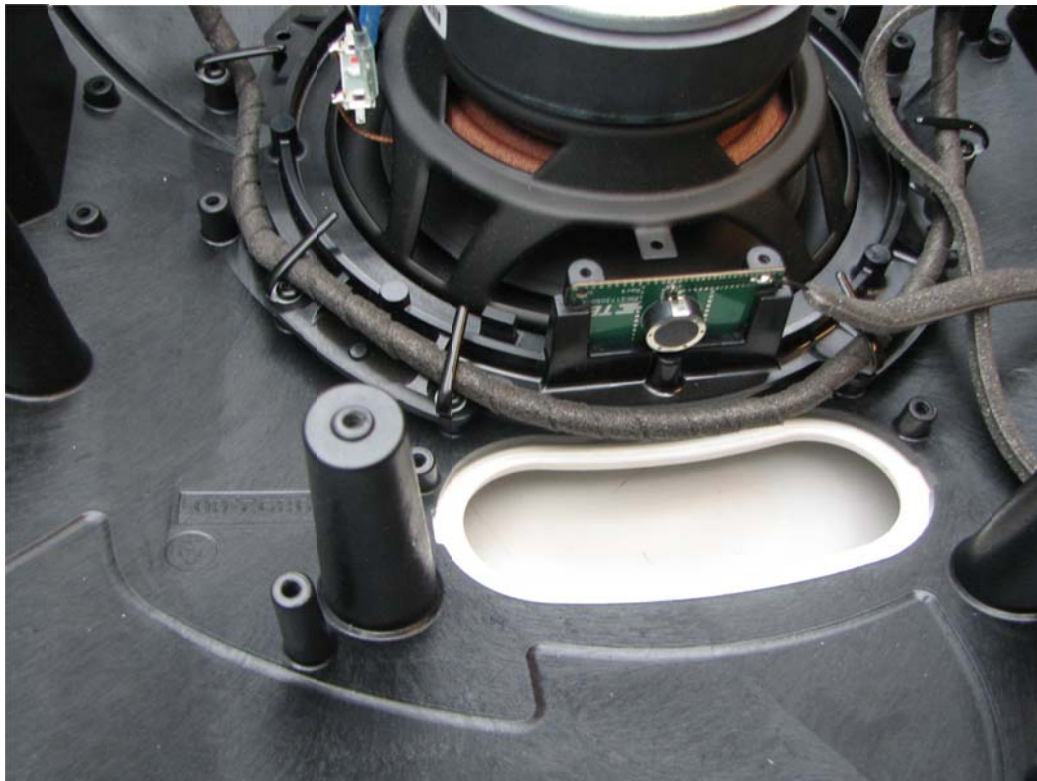

Photos BeoPlay A9

Decorative cover front for connector well

Decorative cover rear for connector well

Front enclosure removed

PSU mount main board wiring

Mains inlet rear

Woofer rear

Woofer front

PSU / Main board mounting frame top

PSU / Main board mounting frame bottom

Mid range rear

Mid range front

Tweeter rear

Tweeter front

PSU Top

PSU bottom

Main board top

Main board bottom (WLAN Module)

WLAN Antenna

Aluminium ring