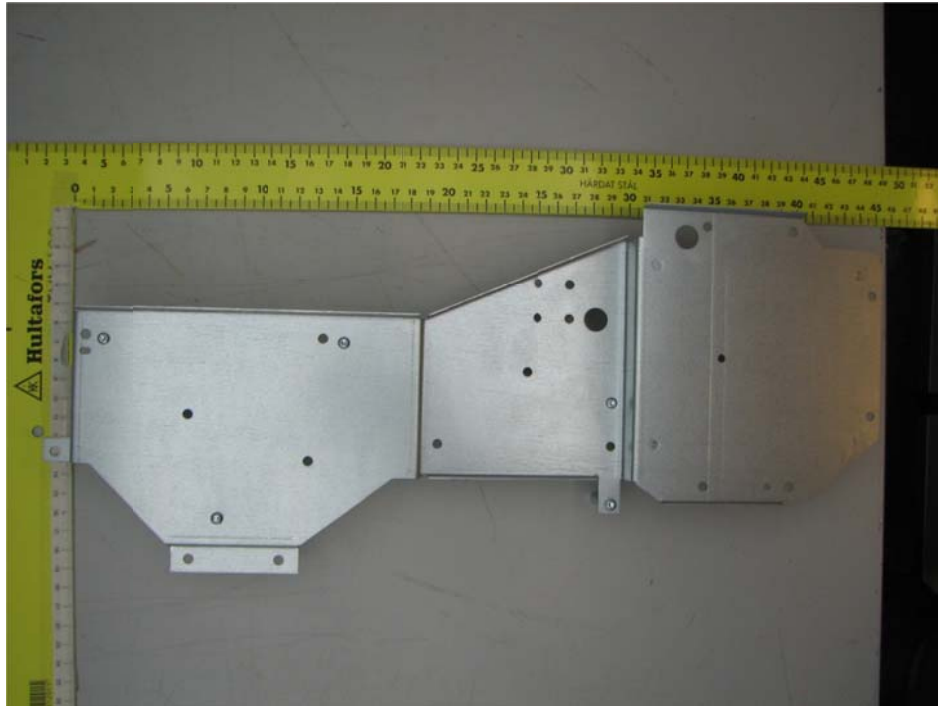

Photos BeoPlay A9

Decorative cover front for connector well

Decorative cover rear for connector well

Front enclosure removed

PSU mount main board wiring

Mains inlet rear

Woofer rear

Woofer front

PSU / Main board mounting frame top

PSU / Main board mounting frame bottom

Mid range rear

Mid range front

Tweeter rear

Tweeter front

PSU Top

PSU bottom

Main board top

Main board bottom (WLAN Module)

WLAN Antenna

Aluminium ring