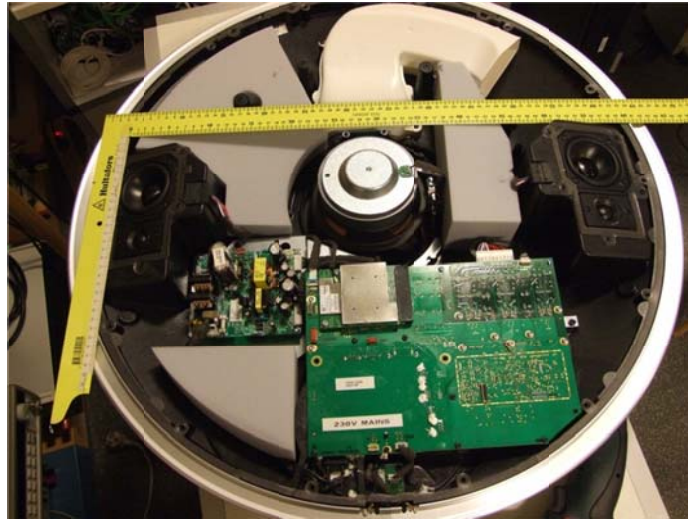

Photos BeoPlay A9

Decorative cover front for connector well

Decorative cover rear for connector well

Front enclosure removed

PSU mount main board wiring

Mains inlet rear

Woofer rear

Woofer front

PSU / Main board mounting frame top

PSU / Main board mounting frame bottom

Mid range rear

Mid range front

Tweeter rear

Tweeter front

PSU Top

PSU bottom

Main board top

Main board bottom (WLAN Module)

WLAN Antenna

Aluminium ring