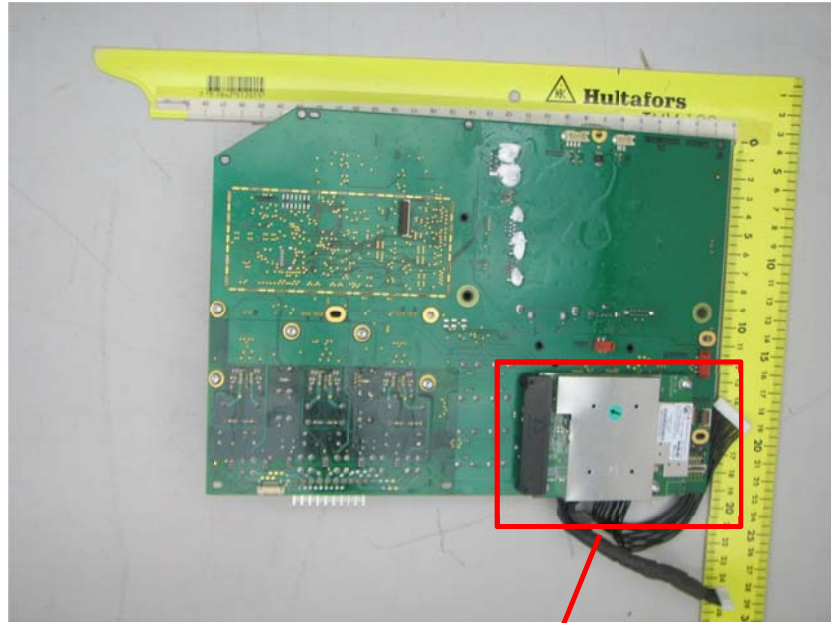

PSU / Main board mounting frame top

PSU / Main board mounting frame bottom

Mid range rear

Mid range front

Tweeter rear

Tweeter front

PSU Top

PSU bottom

Main board top

Main board bottom (WLAN Module)

WLAN Antenna

Aluminium ring