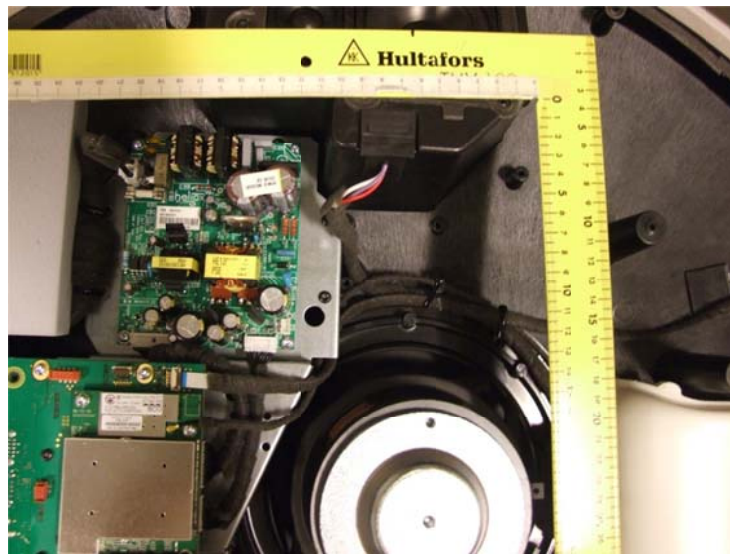

Photos BeoPlay A9

Decorative cover front for connector well

Decorative cover rear for connector well

Front enclosure removed

PSU mount main board wiring

Mains inlet rear

Woofer rear

Woofer front

PSU / Main board mounting frame top

PSU / Main board mounting frame bottom

Mid range rear

Mid range front

Tweeter rear

Tweeter front

PSU Top

PSU bottom