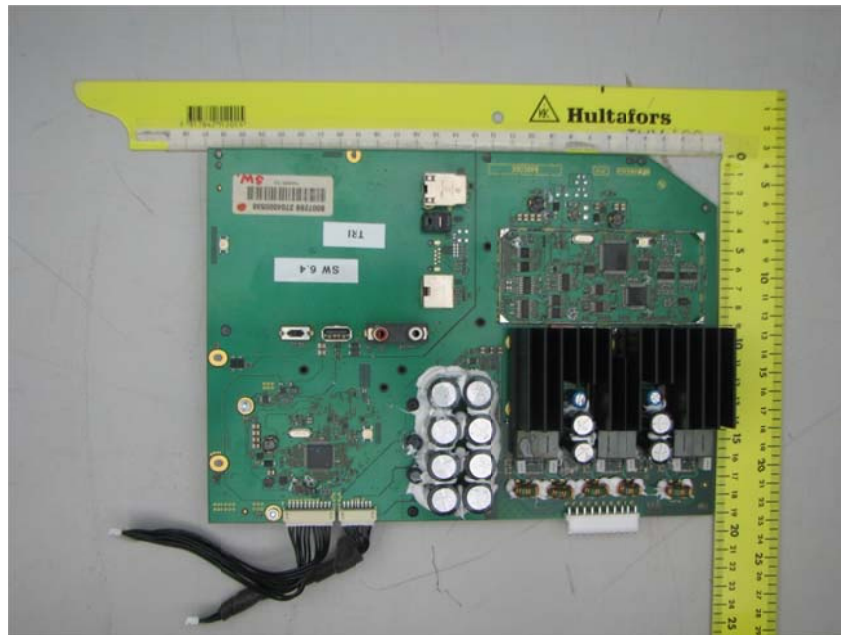

Photos BeoPlay A9

Decorative cover front for connector well

Decorative cover rear for connector well

Front enclosure removed

PSU mount main board wiring

Mains inlet rear

Woofer rear

Woofer front

PSU / Main board mounting frame top

PSU / Main board mounting frame bottom

Mid range rear

Mid range front

Tweeter rear

Tweeter front

PSU Top

PSU bottom

Main board top

Main board bottom (WLAN Module)

WLAN Antenna

Aluminium ring