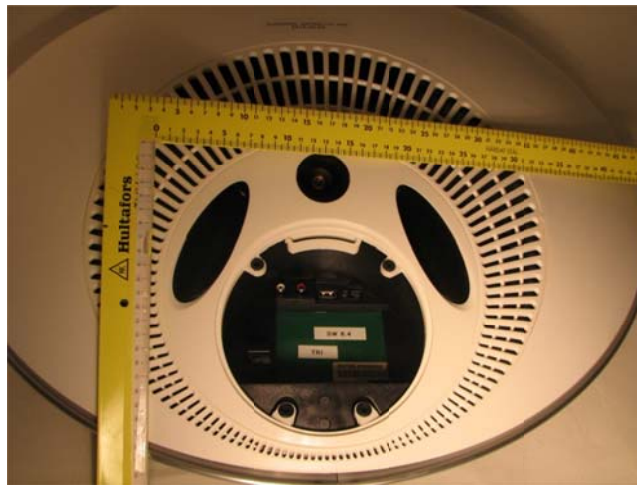

Photos BeoPlay A9

Front

Rear

Connector well\_1

Connector well\_2

Mains inlet

Connector well

Floor bracket mounted