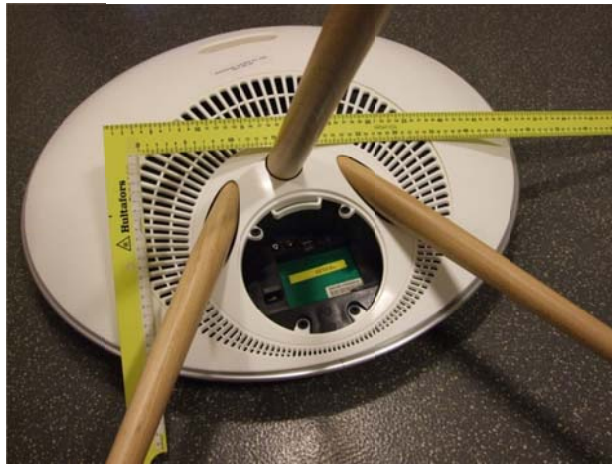

Photos BeoPlay A9

Front

Rear

Connector well\_1

Connector well\_2

Mains inlet

Connector well

Floor bracket mounted