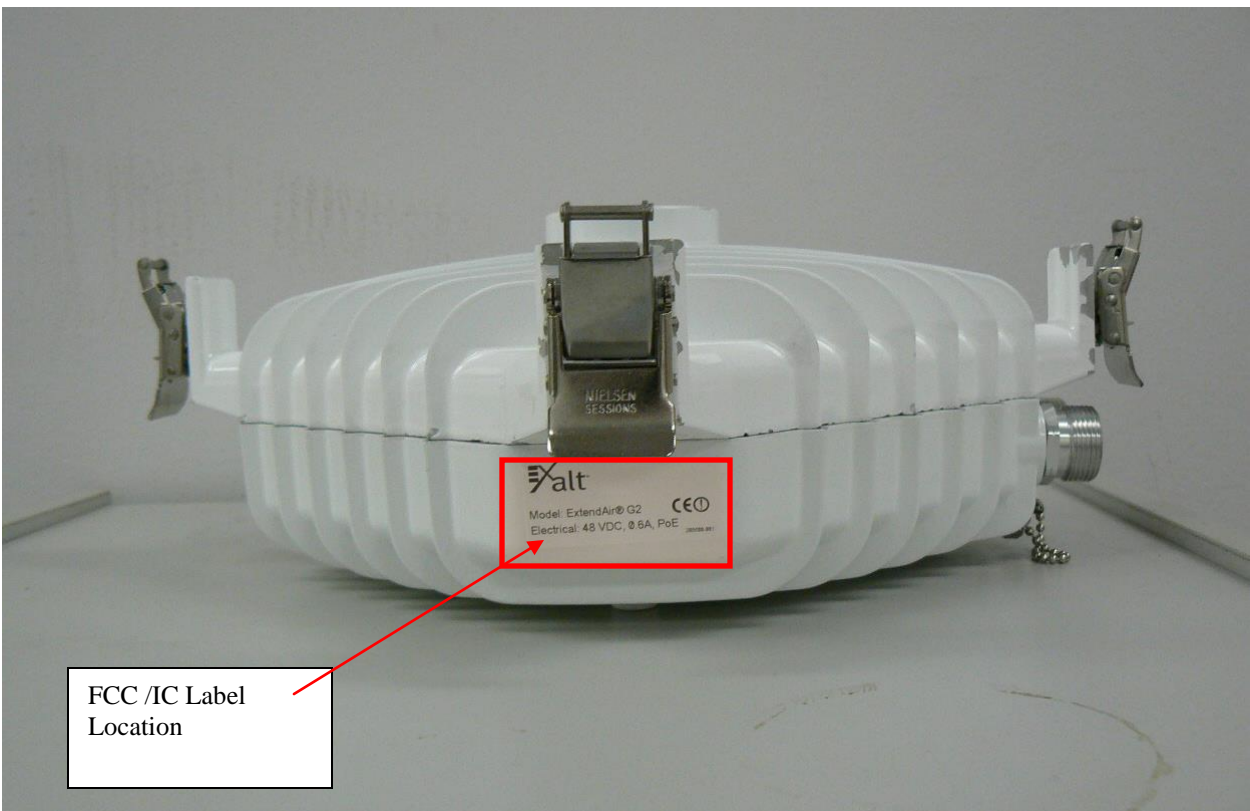

PROPOSED FCC/IC LABEL AND LOCATION

EXALT WIRELESS INC.

FCC ID: TTM-124P05P
IC: 6254A-124P05P
Model : ExtendAir G2 rc24020

FCC /IC Label
Location