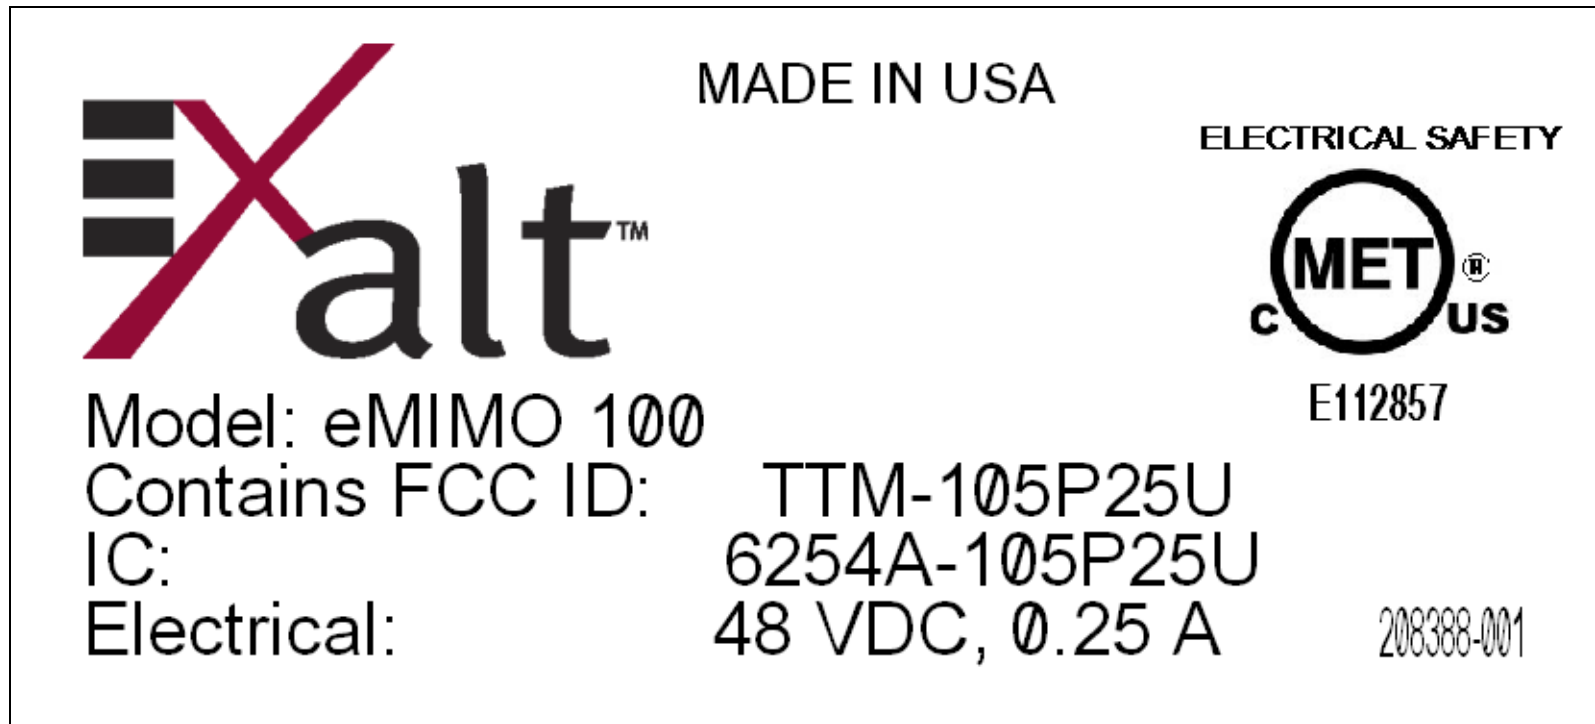

## eMIMO 100 Regulatory Label

\*\*\*NOTE: DRAWING IS 3x NORMAL SCALE – ACTUAL LABEL SIZE IS 2.75” x 1.25”\*\*\*

Label = Zebra 65587

Ribbon = Zebra 5100 (1.375” per label)

Font = Slashed Zero Arial (True Type Font)

CPN Barcode = Code 39 – Full ASCII

UPC Barcode = UPC-A

Font Size = Best Fit

Data Position = Best Fit

208388-001