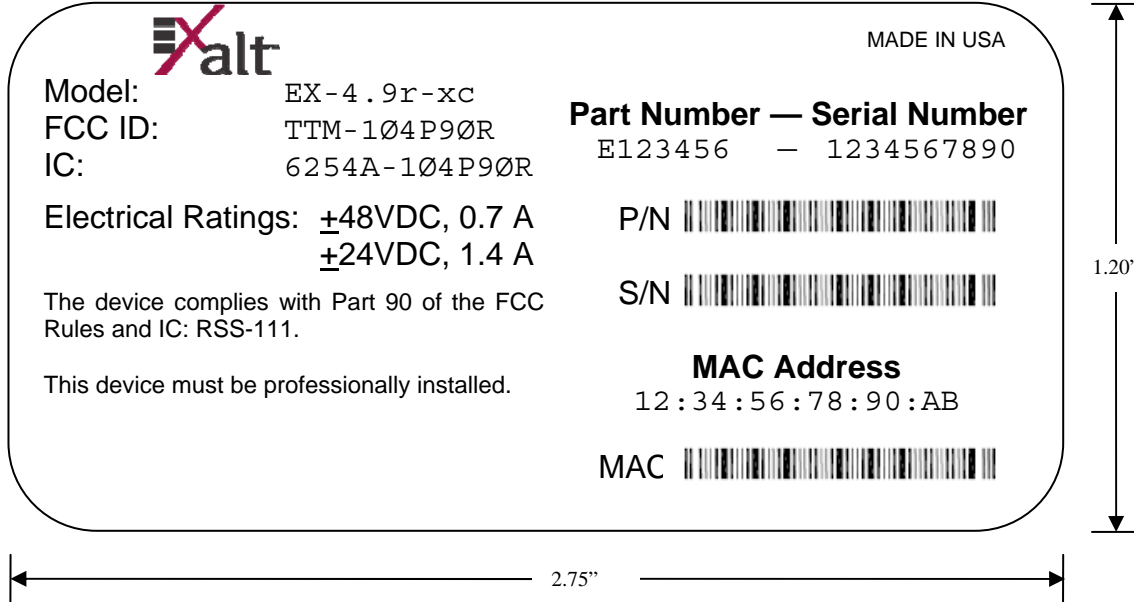

Regulatory Label Detail Example, and Label Location
Exalt Communications Inc
EX-4.9r-xc

Side Chassis View – Label Location