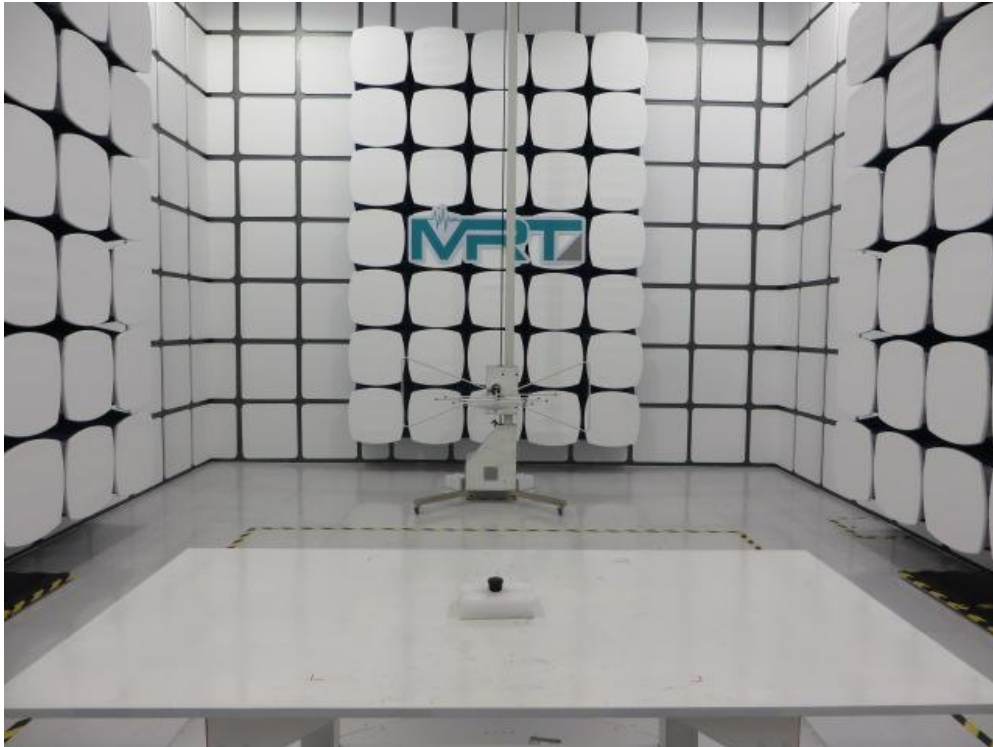

RF Test Setup Photo

Description: Radiated Emission Test Setup for 30MHz ~ 1GHz

Description: Radiated Emission Test Setup for 1GHz ~ 18GHz