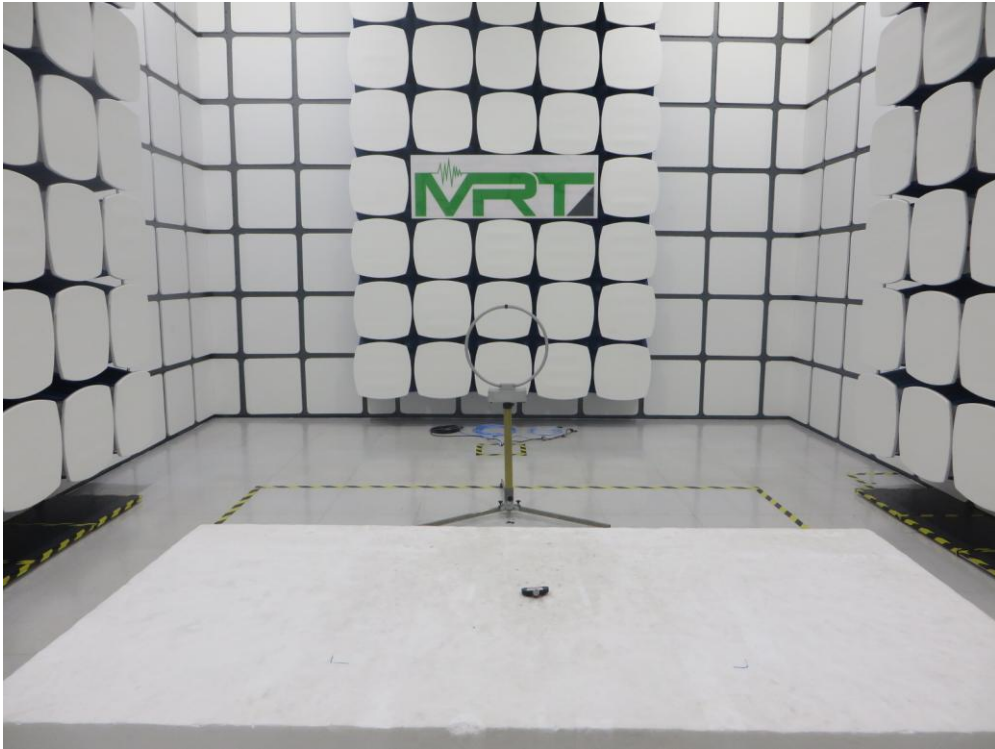

FCC Part15C Test Setup Photo

Description: Radiated Emission Test Setup for 9kHz ~ 30MHz

Description: Radiated Emission Test Setup for 30MHz ~ 1GHz

Description: Radiated Emission Test Setup for 1GHz ~ 18GHz