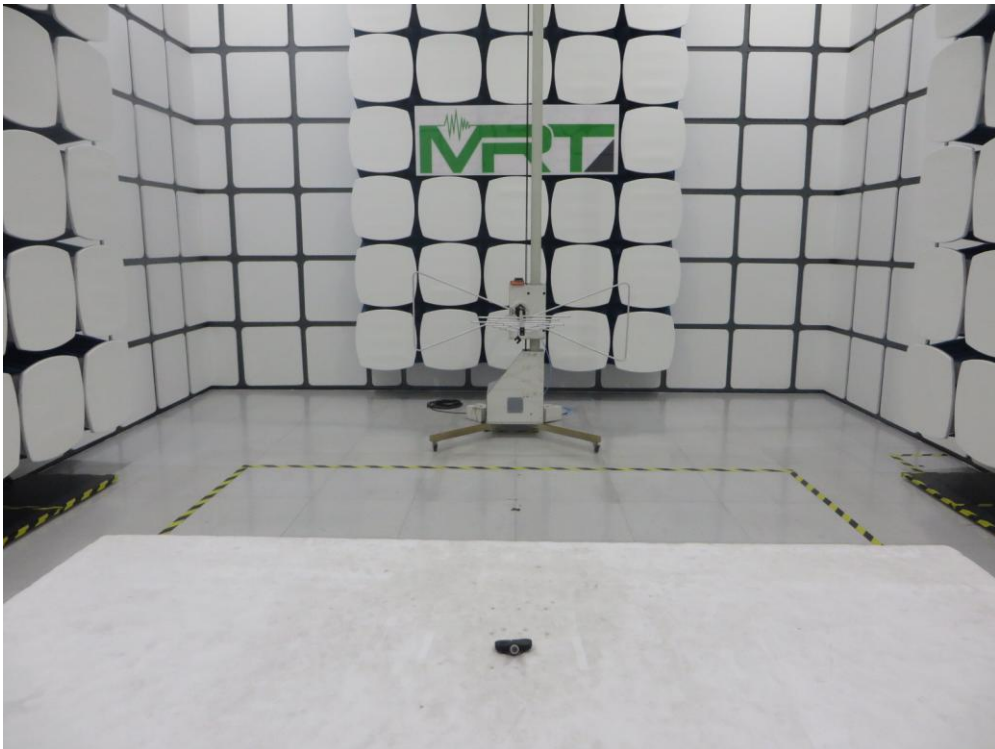

FCC Part15C Test Setup Photo

Description: Radiated Emission Test Setup for 9kHz ~ 30MHz

Description: Radiated Emission Test Setup for 30MHz ~ 1GHz

Description: Radiated Emission Test Setup for 1GHz ~ 18GHz