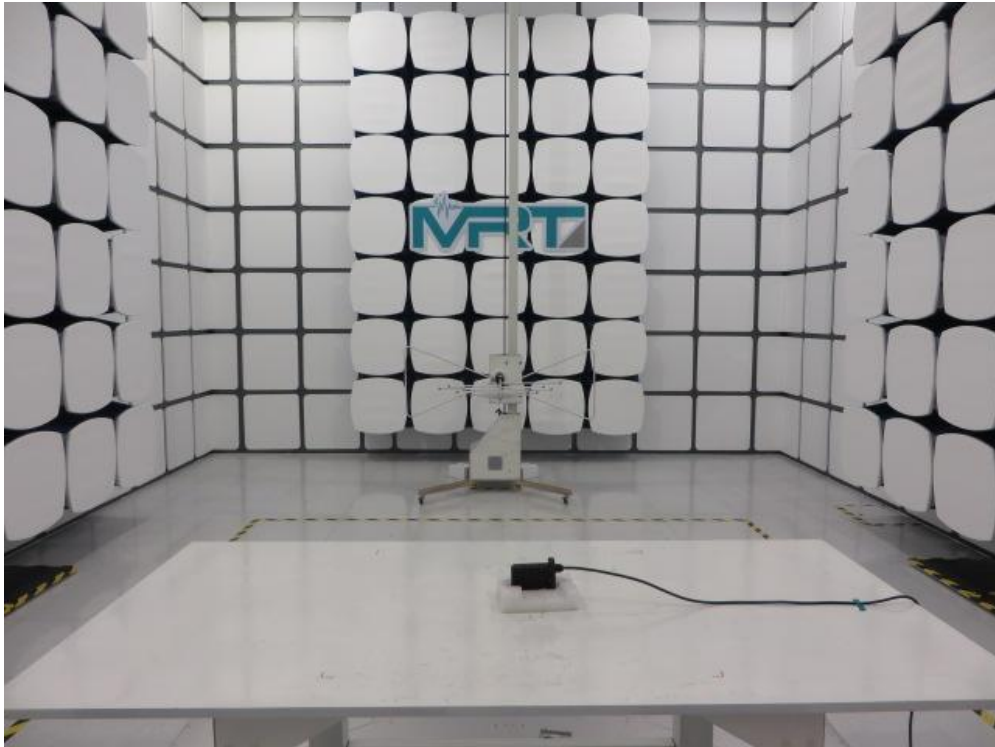

RF Test Setup Photo

Description: Radiated Emission Test Setup for 30MHz ~ 1GHz

Description: Radiated Emission Test Setup for 1GHz ~ 18GHz