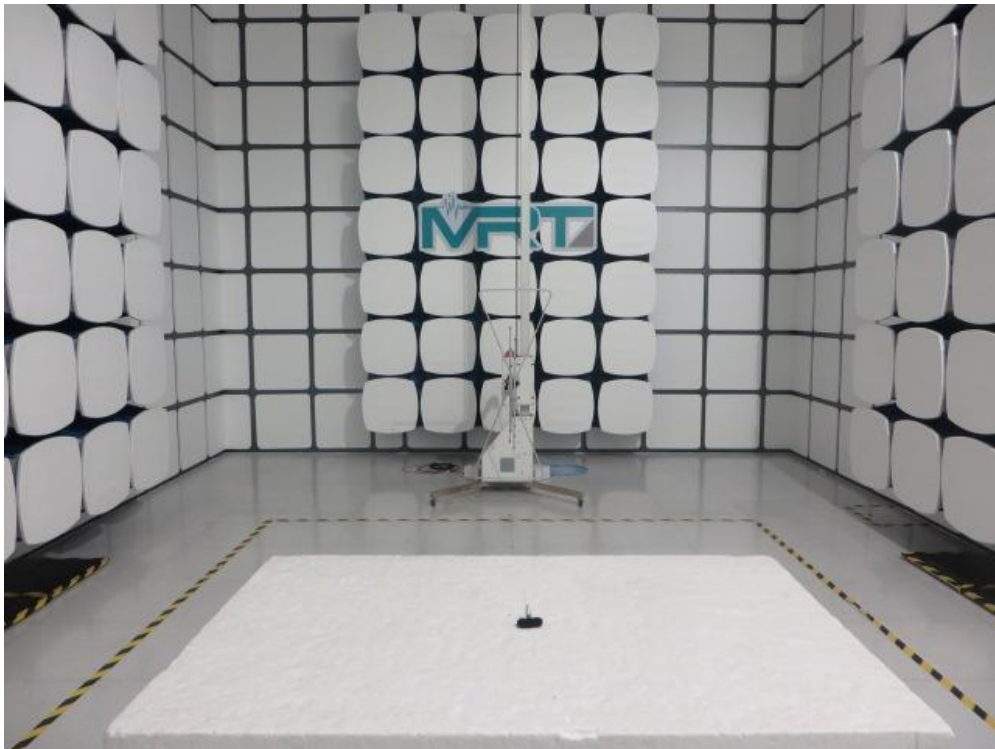

FCC Part15C Test Setup Photo

Description: Radiated Emission Test Setup for 9kHz ~ 30MHz

Description: Radiated Emission Test Setup for 30MHz ~ 1GHz

Description: Radiated Emission Test Setup for 1GHz ~ 18GHz