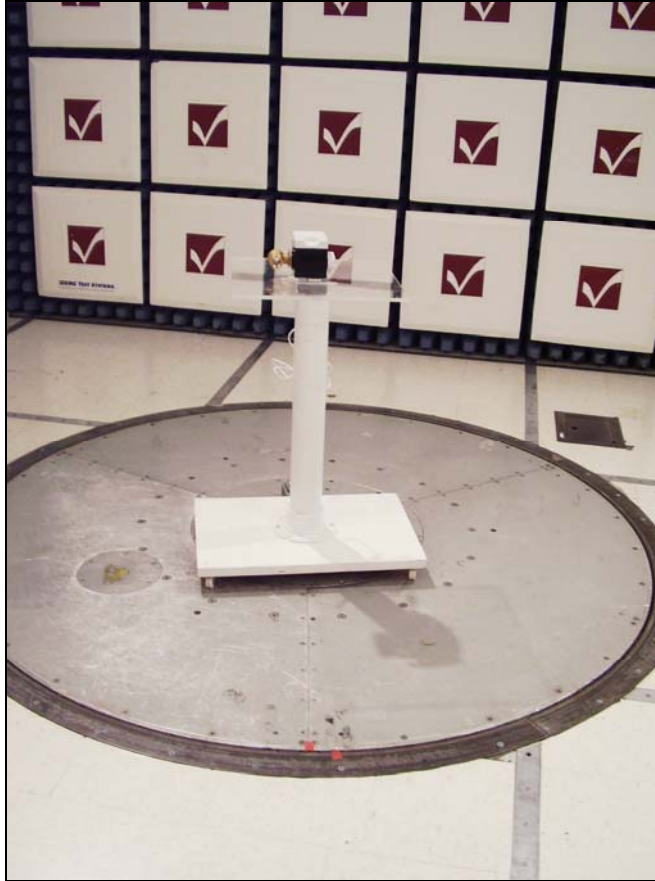

**Eaton Corporation  
Water Shut Off Controller  
FCC ID: TSV-HHB1WSOC  
TEST SETUP PHOTOS**

**RADIATED EMISSIONS TEST**

**View of the EUT setup in Horizontal orientation  
(Highest emissions measured)**

**View of the EUT setup in vertical orientation**

**Eaton Corporation  
Water Shut Off Controller  
FCC ID: TSV-HHB1WSOC  
TEST SETUP PHOTOS**

**Front View of the EUT setup on the test pedestal**

**Rear View of the EUT setup showing the wire draping**

**View of the EUT setup on the test pedestal, during the measurements of RF emissions onto AC Mains.**