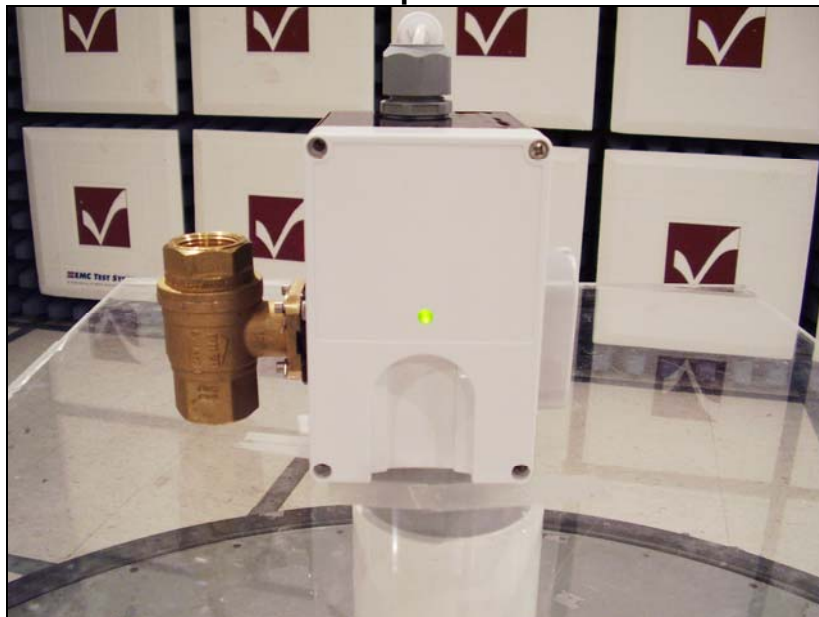

**Eaton Corporation  
Water Shut Off Controller  
FCC ID: TSV-HHB1WSOC  
TEST SETUP PHOTOS**

**RADIATED EMISSIONS TEST**

**View of the EUT setup in Horizontal orientation  
(Highest emissions measured)**

**View of the EUT setup in vertical orientation**

**Eaton Corporation  
Water Shut Off Controller  
FCC ID: TSV-HHB1WSOC  
TEST SETUP PHOTOS**

**Front View of the EUT setup on the test pedestal**

**Rear View of the EUT setup showing the wire draping**

**View of the EUT setup on the test pedestal, during the measurements of RF emissions onto AC Mains.**