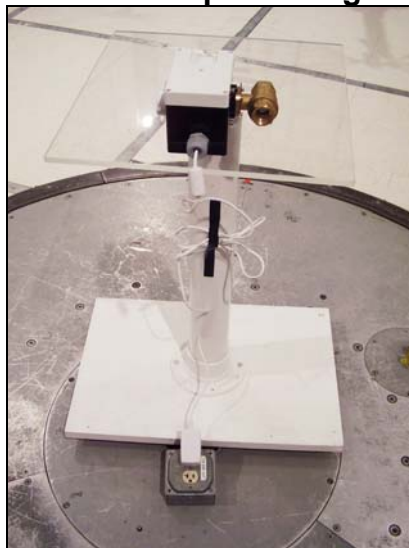

**Eaton Corporation  
Water Shut Off Controller  
FCC ID: TSV-HHB1WSOC  
TEST SETUP PHOTOS**

**RADIATED EMISSIONS TEST**

**View of the EUT setup in Horizontal orientation  
(Highest emissions measured)**

**View of the EUT setup in vertical orientation**

**Eaton Corporation  
Water Shut Off Controller  
FCC ID: TSV-HHB1WSOC  
TEST SETUP PHOTOS**

**Front View of the EUT setup on the test pedestal**

**Rear View of the EUT setup showing the wire draping**

**View of the EUT setup on the test pedestal, during the measurements of RF emissions onto AC Mains.**