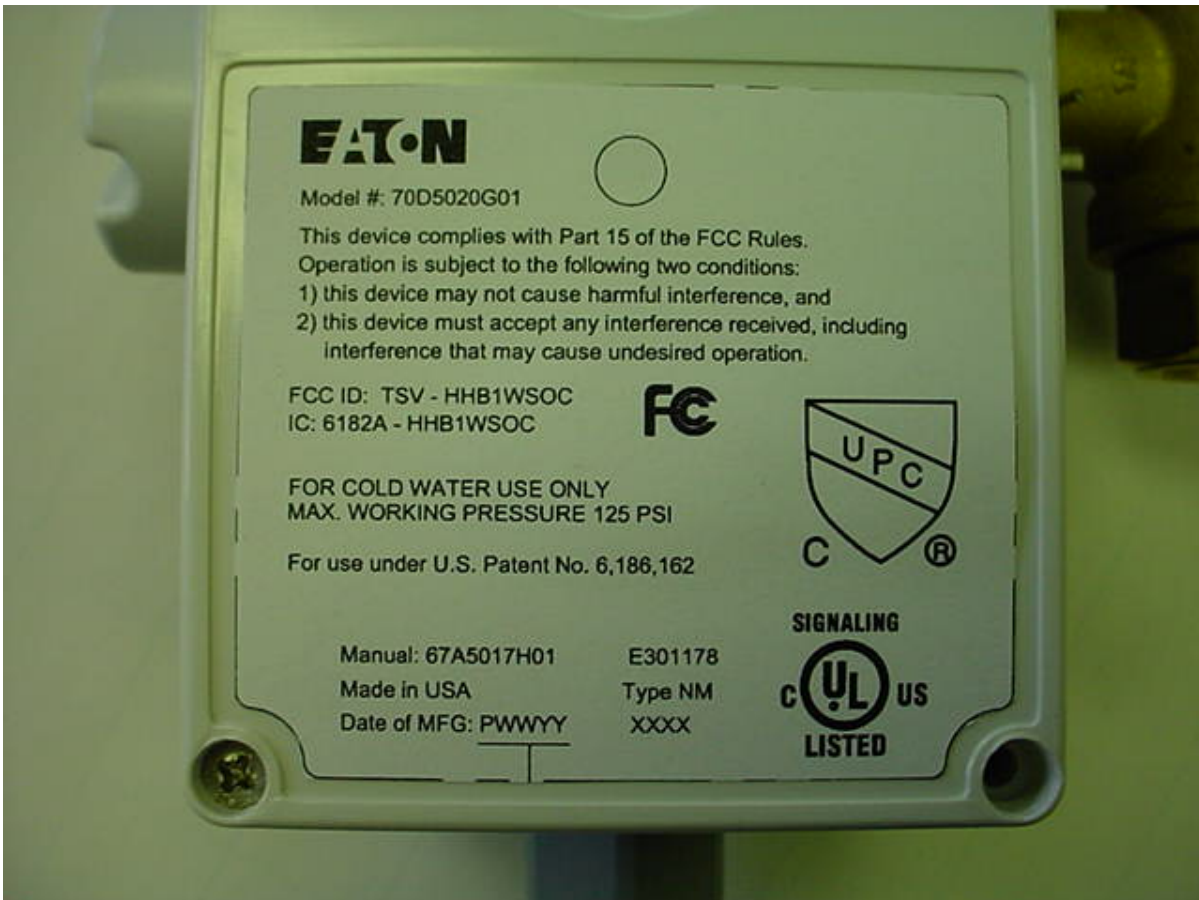

Eaton Corporation

Water Shut Off Controller

FCC ID#: TSV-HHB1WSOC

**Photo One – External
Front View of Controller**

Eaton Corporation

Water Shut Off Controller

FCC ID#: TSV-HHB1WSOC

**Photo Two – External
Back View of Controller**

Eaton Corporation

Water Shut Off Controller

FCC ID#: TSV-HHB1WSOC

Photo Three – External Close Up of FCC ID Label

Eaton Corporation

Water Shut Off Controller

FCC ID#: TSV-HHB1WSOC

**Photo Four – External
View of Controller, Showing FCC ID Label**