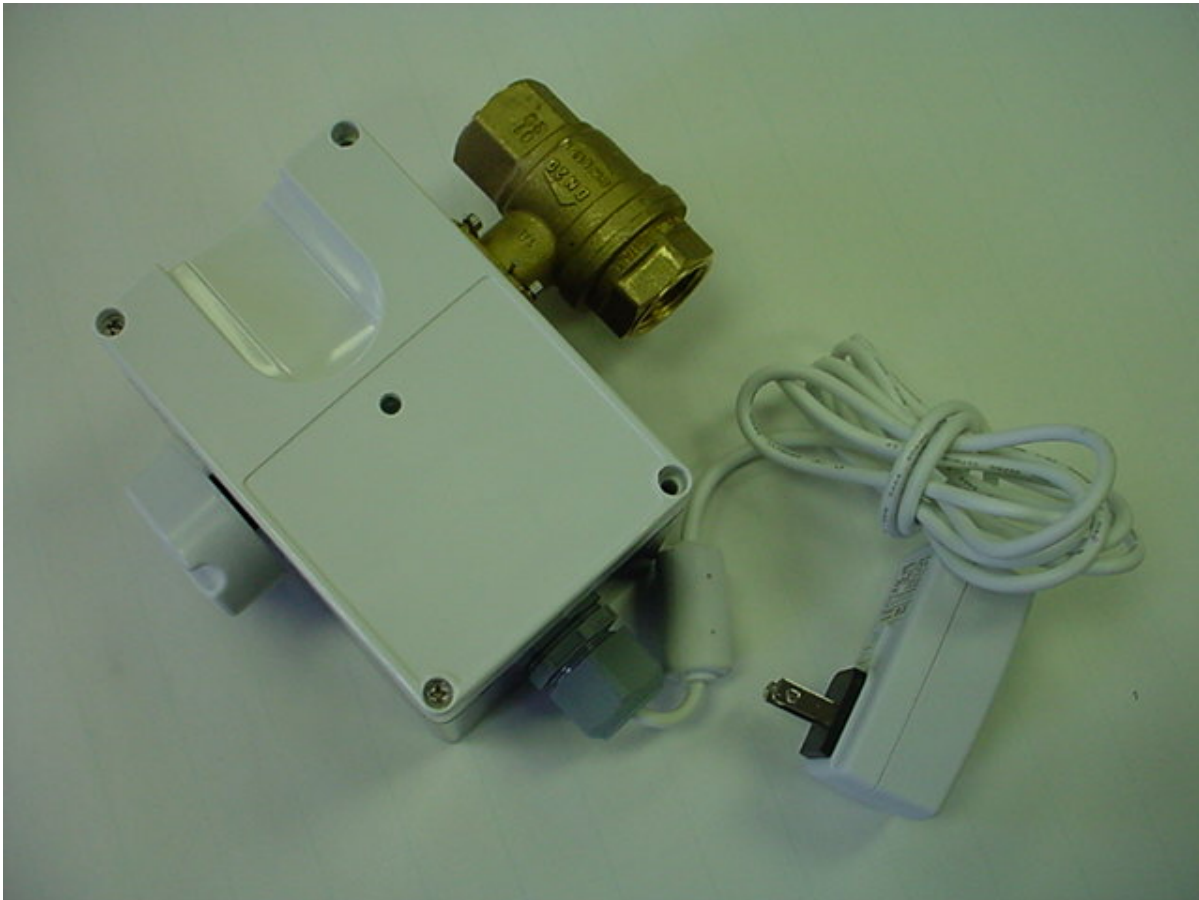

Eaton Corporation

Water Shut Off Controller

FCC ID#: TSV-HHB1WSOC

**Photo One – External
Front View of Controller**

Eaton Corporation

Water Shut Off Controller

FCC ID#: TSV-HHB1WSOC

**Photo Two – External
Back View of Controller**

Eaton Corporation

Water Shut Off Controller

FCC ID#: TSV-HHB1WSOC

Photo Three – External Close Up of FCC ID Label

Eaton Corporation

Water Shut Off Controller

FCC ID#: TSV-HHB1WSOC

**Photo Four – External
View of Controller, Showing FCC ID Label**