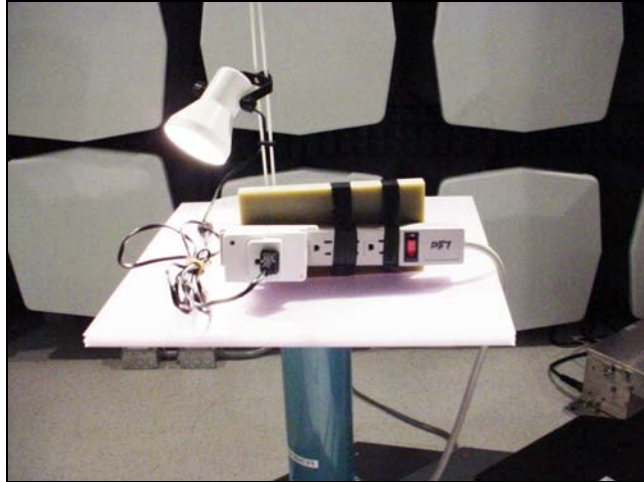

**Eaton Corporation  
Appliance/Range Extender  
FCC ID: TSV-HHB1POWR  
TEST SETUP PHOTOS  
RADIATED EMISSIONS TEST**

**View of the EUT (“Appliance Monitor” shown) setup in Side orientation  
(Highest emissions measured)**

**View of the EUT setup in vertical orientation**

**View of the EUT setup in Horizontal orientation**

Eaton Corporation  
Appliance/Range Extender  
FCC ID: TSV-HHB1POWR  
TEST SETUP PHOTOS

View of the EUT setup on the test pedestal (“Range Extender” shown)