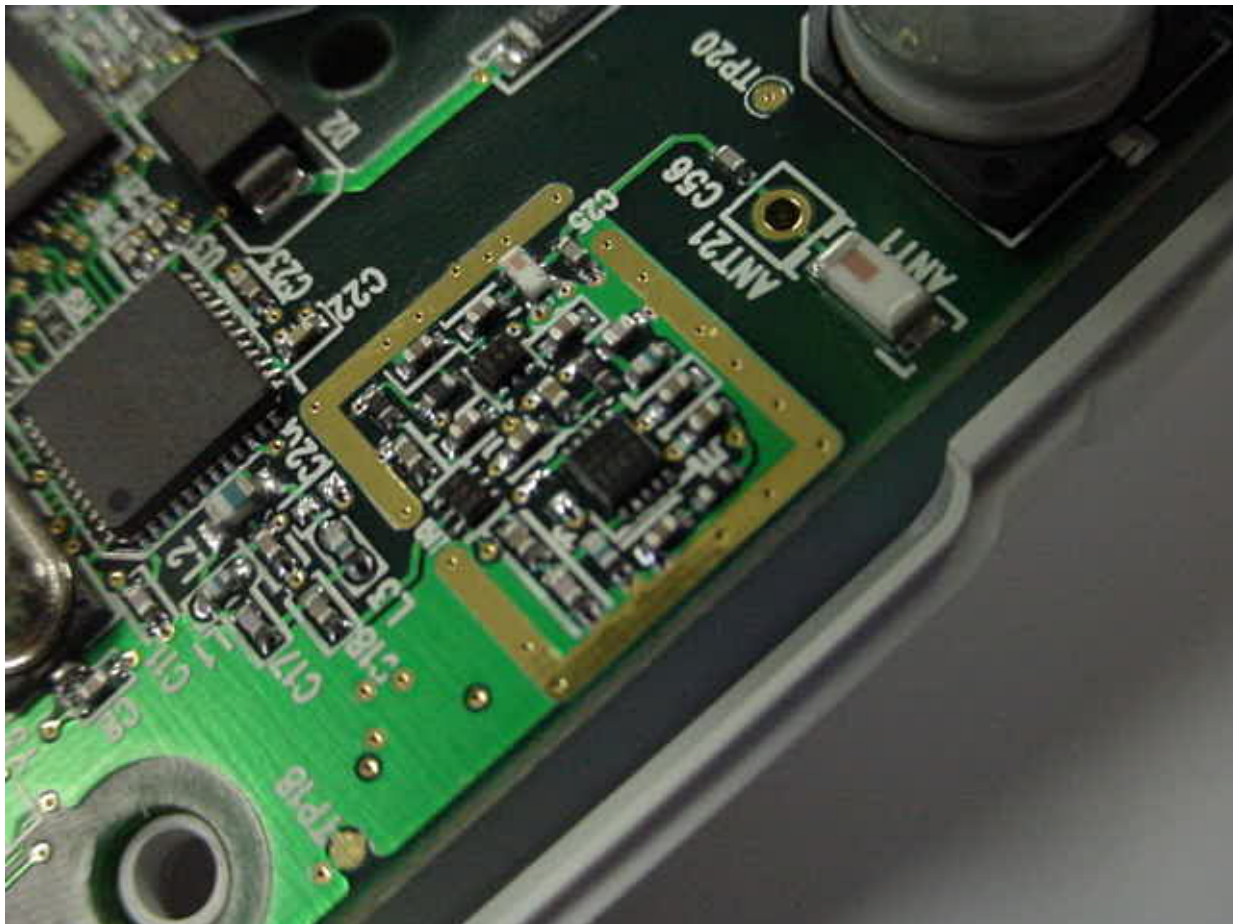

### Range Extender

FCC ID#: TSV-HHB1POWR

Photo One – Internal  
Open for Inspection

## Eaton Corporation

Range Extender

FCC ID#: TSV-HHB1POWR

Photo Three – Internal