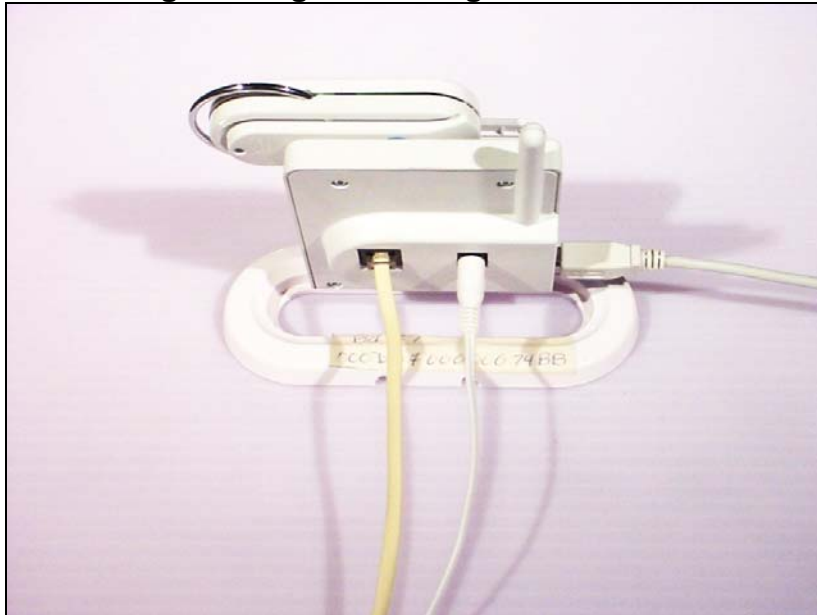

TEST SETUP PHOTOS
EATON CORPORATION
KEY FOB

View of the EUT setup in Side orientation

View of the EUT setup in vertical orientation

View of the EUT setup in Horizontal orientation

TEST SETUP PHOTOS
EATON CORPORATION
KEY FOB

View of the EUT docked on the base-station during charging

View of the EUT and base station with peripheral cables during investigations for general emissions.

TEST SETUP PHOTOS
EATON CORPORATION
KEY FOB

View of the EUT setup on the test pedestal

TEST SETUP PHOTOS
EATON CORPORATION
KEY FOB

Setup for the Conducted Emissions Test