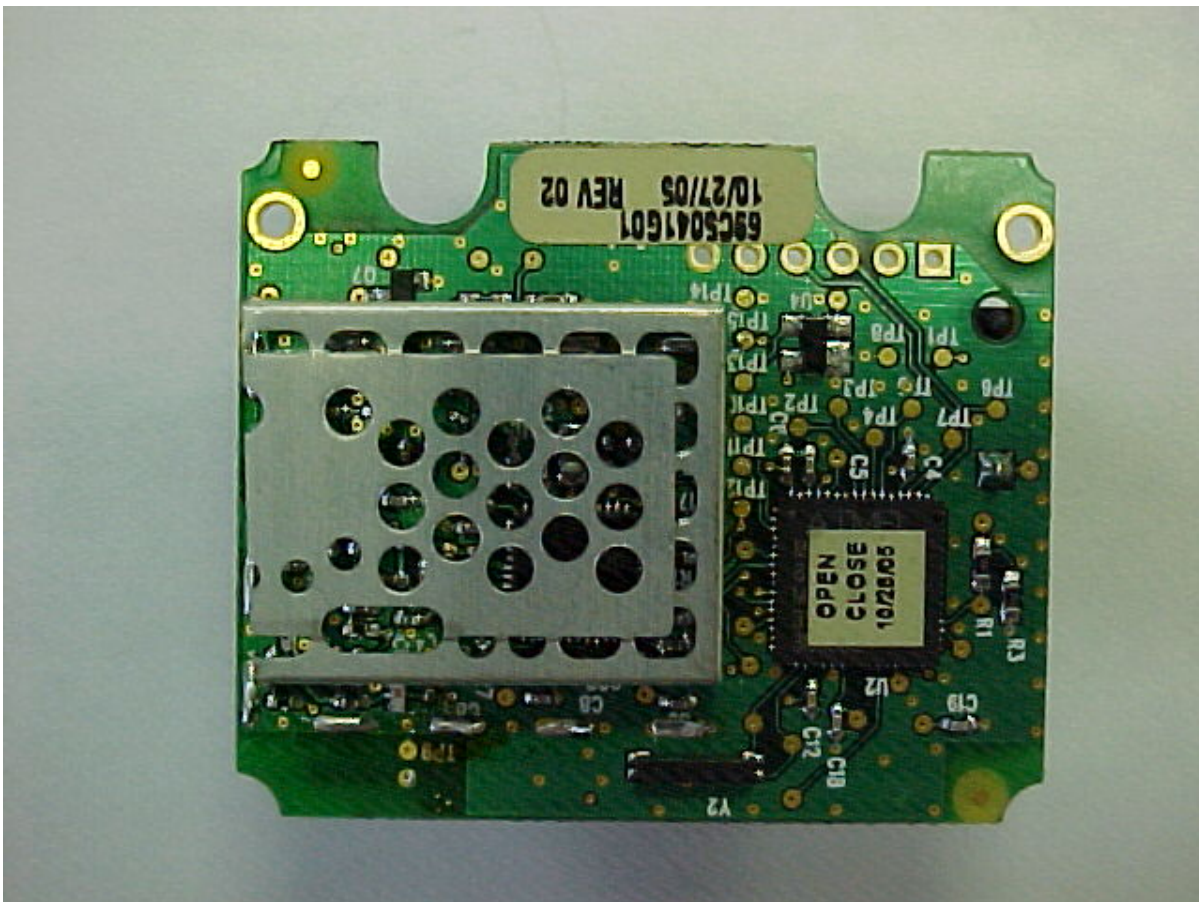

# Eaton Corporation

HOMEheartbeat-Whole Home Awareness System  
OC BATTERY SENSOR

FCC ID#: TSV-HHB1BATR

Photo One – Internal  
Open for Inspection

# Eaton Corporation

HOMEheartbeat-Whole Home Awareness System  
OC BATTERY SENSOR

FCC ID#: TSV-HHB1BATR

Photo Two – Internal  
PCB – Battery Side and Antenna Side

# Eaton Corporation

HOMEheartbeat-Whole Home Awareness System  
OC BATTERY SENSOR

FCC ID#: TSV-HHB1BATR

Photo Three – Internal  
Close-up of Chip Antenna

# Eaton Corporation

HOMEheartbeat-Whole Home Awareness System  
OC BATTERY SENSOR

FCC ID#: TSV-HHB1BATR

Photo Four – Internal  
Flip Side with RF Section Shielded