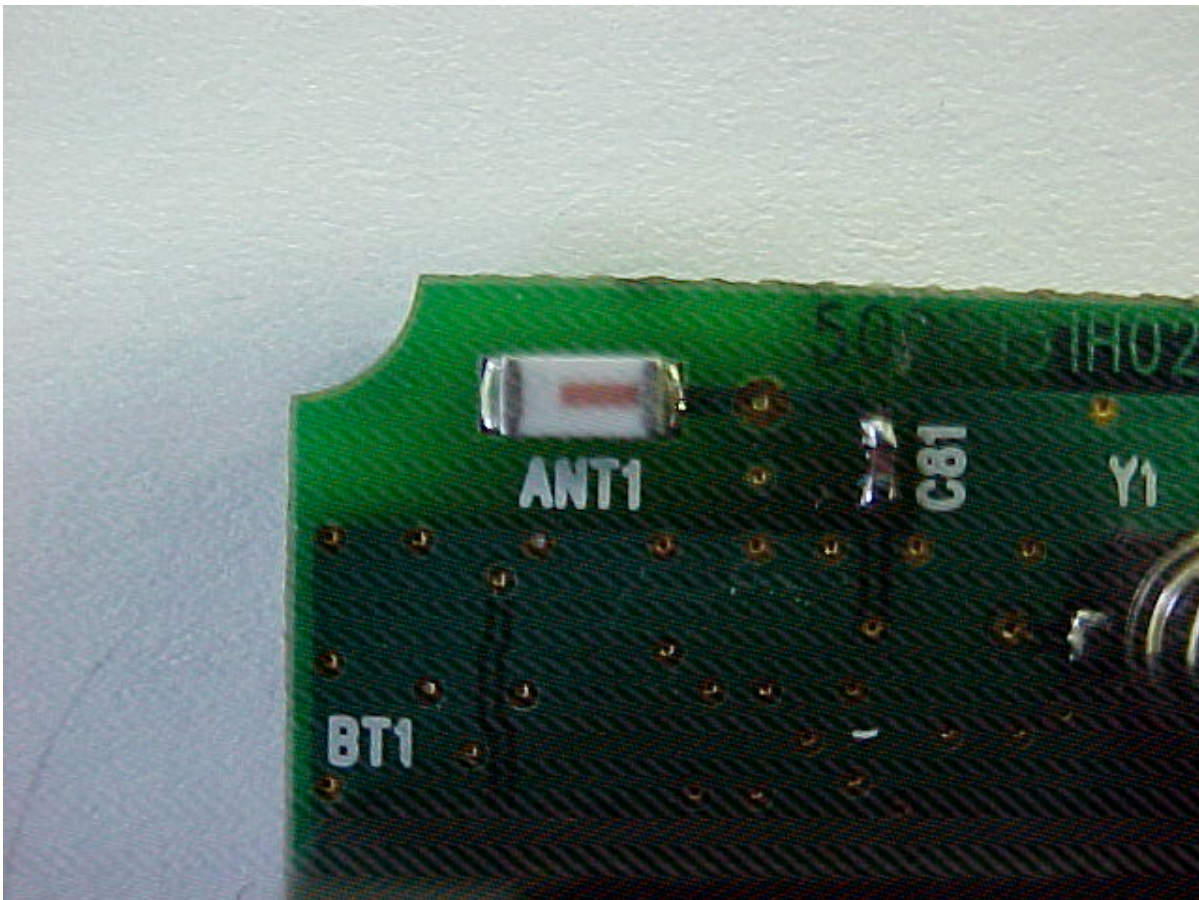

# Eaton Corporation

HOMEheartbeat-Whole Home Awareness System  
OC BATTERY SENSOR

FCC ID#: TSV-HHB1BATR

Photo One – Internal  
Open for Inspection

# Eaton Corporation

HOMEheartbeat-Whole Home Awareness System  
OC BATTERY SENSOR

FCC ID#: TSV-HHB1BATR

Photo Two – Internal  
PCB – Battery Side and Antenna Side

# Eaton Corporation

HOMEheartbeat-Whole Home Awareness System  
OC BATTERY SENSOR

FCC ID#: TSV-HHB1BATR

Photo Three – Internal  
Close-up of Chip Antenna

# Eaton Corporation

HOMEheartbeat-Whole Home Awareness System  
OC BATTERY SENSOR

FCC ID#: TSV-HHB1BATR

Photo Four – Internal  
Flip Side with RF Section Shielded