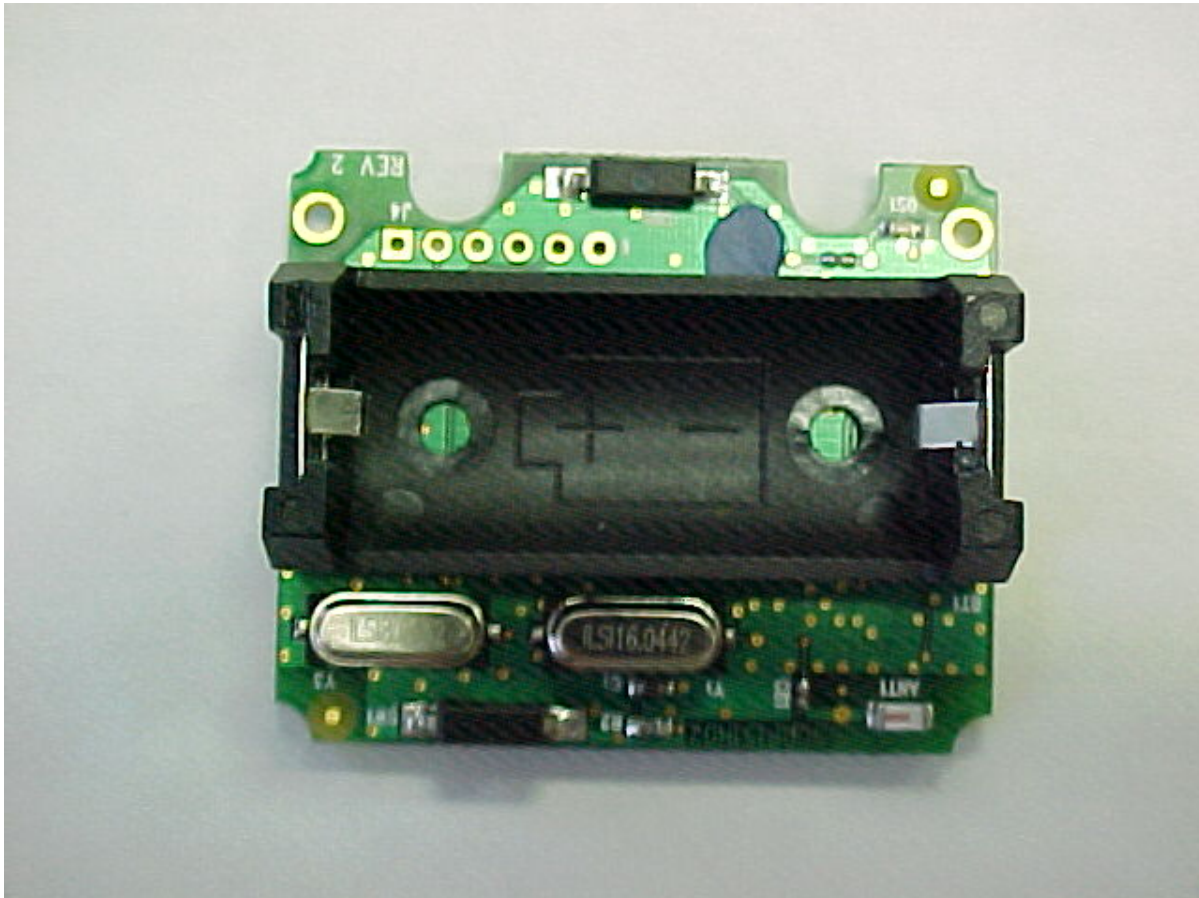

# Eaton Corporation

HOMEheartbeat-Whole Home Awareness System  
OC BATTERY SENSOR

FCC ID#: TSV-HHB1BATR

Photo One – Internal  
Open for Inspection

# Eaton Corporation

HOMEheartbeat-Whole Home Awareness System  
OC BATTERY SENSOR

FCC ID#: TSV-HHB1BATR

Photo Two – Internal  
PCB – Battery Side and Antenna Side

# Eaton Corporation

HOMEheartbeat-Whole Home Awareness System  
OC BATTERY SENSOR

FCC ID#: TSV-HHB1BATR

Photo Three – Internal  
Close-up of Chip Antenna

# Eaton Corporation

HOMEheartbeat-Whole Home Awareness System  
OC BATTERY SENSOR

FCC ID#: TSV-HHB1BATR

Photo Four – Internal  
Flip Side with RF Section Shielded