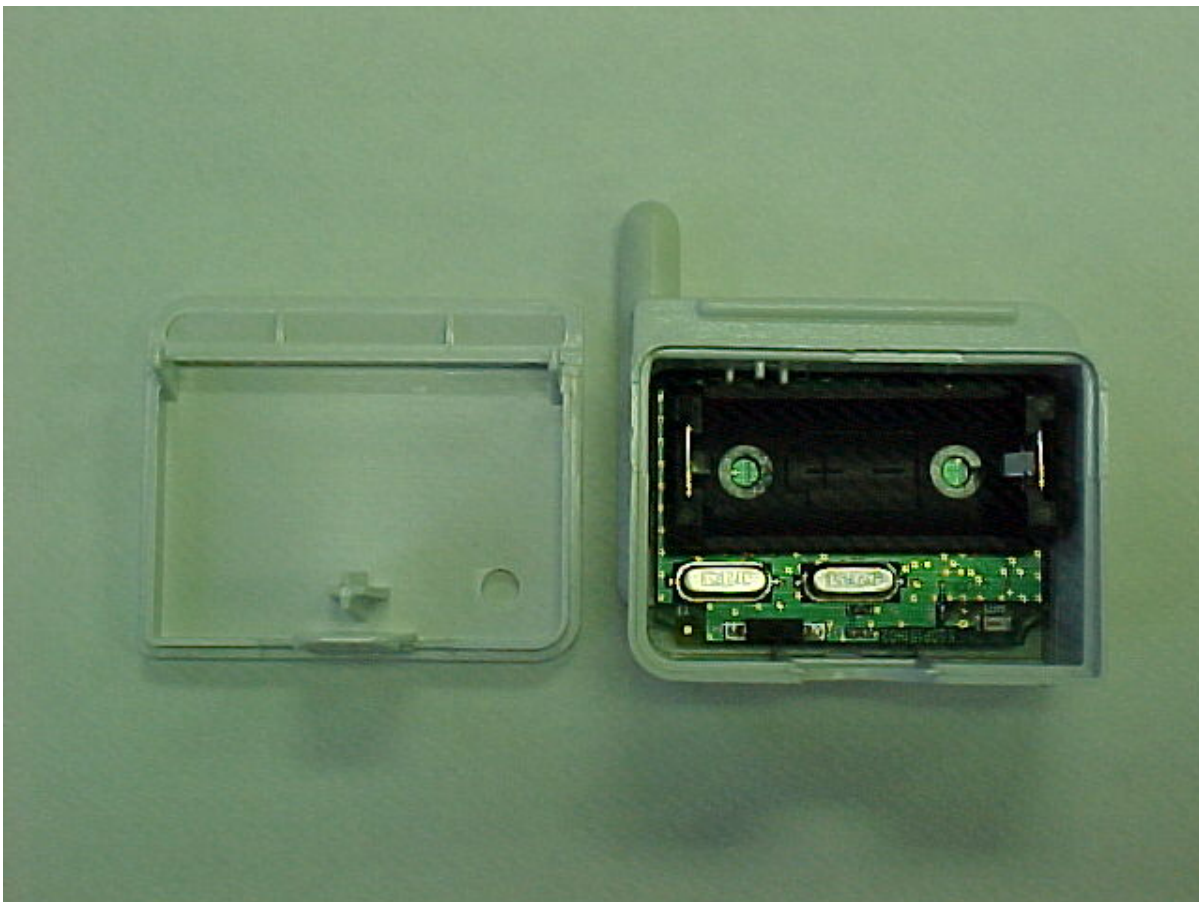

# Eaton Corporation

HOMEheartbeat-Whole Home Awareness System  
OC BATTERY SENSOR

FCC ID#: TSV-HHB1BATR

Photo One – Internal  
Open for Inspection

# Eaton Corporation

HOMEheartbeat-Whole Home Awareness System  
OC BATTERY SENSOR

FCC ID#: TSV-HHB1BATR

Photo Two – Internal  
PCB – Battery Side and Antenna Side

# Eaton Corporation

HOMEheartbeat-Whole Home Awareness System  
OC BATTERY SENSOR

FCC ID#: TSV-HHB1BATR

Photo Three – Internal  
Close-up of Chip Antenna

# Eaton Corporation

HOMEheartbeat-Whole Home Awareness System  
OC BATTERY SENSOR

FCC ID#: TSV-HHB1BATR

Photo Four – Internal  
Flip Side with RF Section Shielded