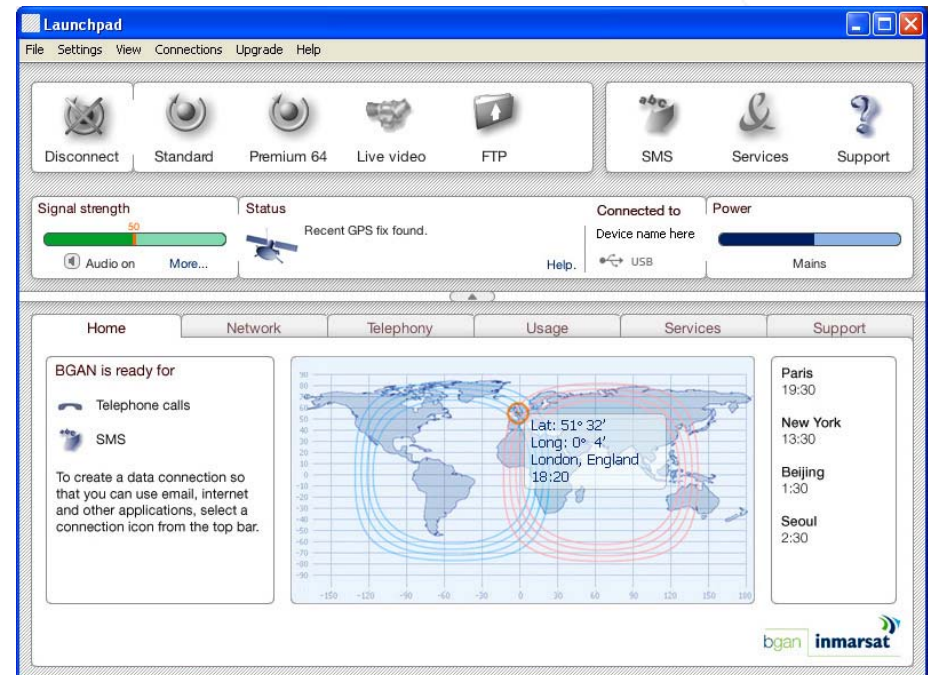

Nera BGAN MMI Concept

The On-Box MMI

Antenna pointing without PC/Mac or handset connection.

- Visible LED guide in in-door and out-door units.
- Audible guide in out-door unit.

Bluetooth status indication.

Battery status indication

SMS and UT status indication

Nera BGAN MMI Concept Launch Pad for PC/Mac

- PC connects to the UT via wired or wireless interface.
- Assists the user in deploying the BGAN hardware (terminal)
- Assists the user in configuring the BGAN terminal
- Assists the user in invoking the correct 3G Service for their needs
 - Built-in SMS management
- Provides as much assistance to the user as possible