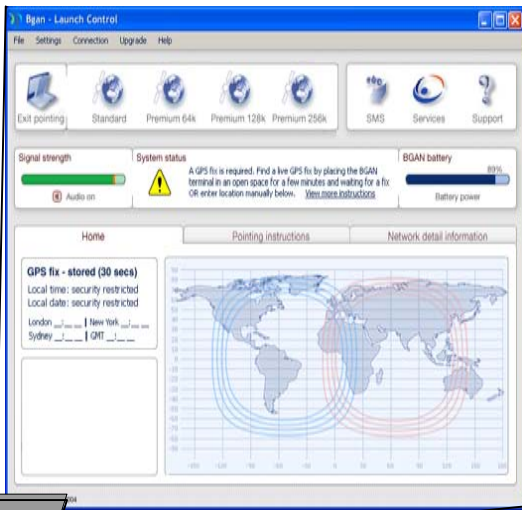

Nera BGAN MMI Concept Full Control - Always