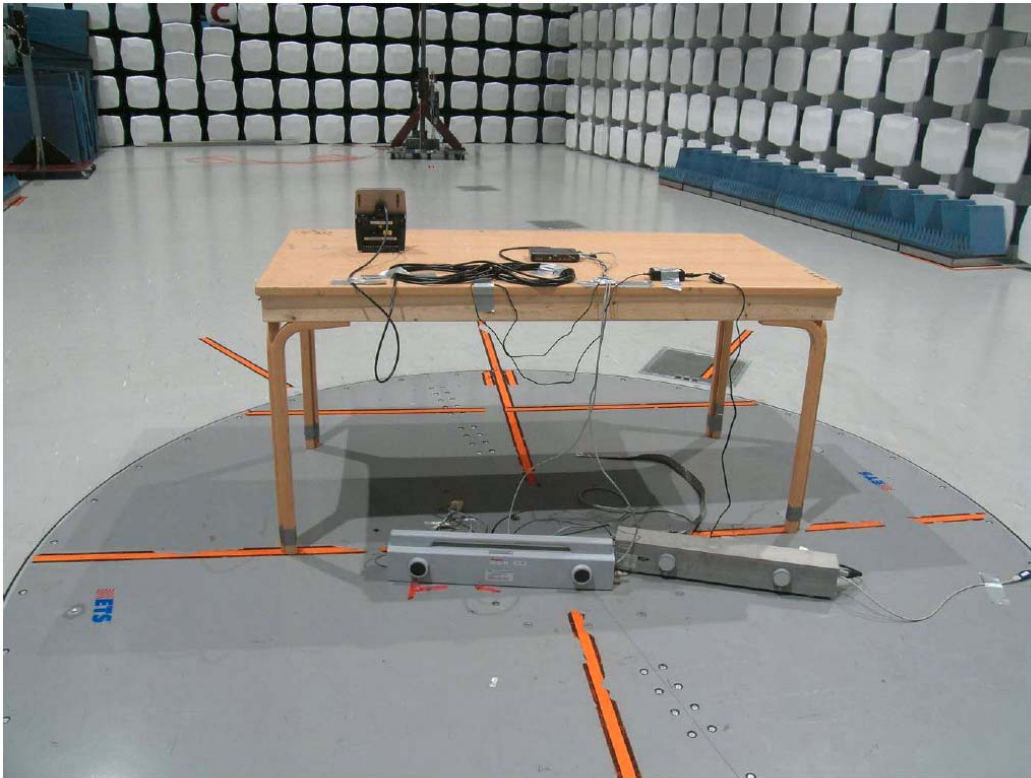

Photographs of Radiated Emission test of Nera WorldPro 1000 at Nemko Comlab AS

Fig 2 Radiated emission 30-1000 MHz

Fig 3 Test set up 1-12,75 GHz