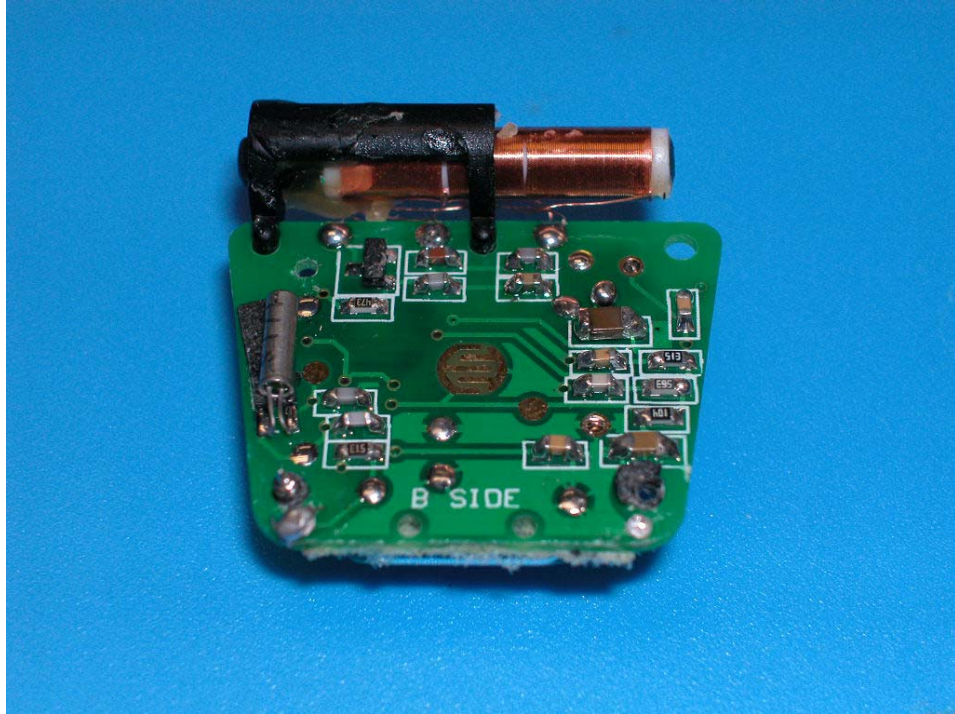

Test Setup

FCC ID : TS23237002002

Internal Photo - 1

Internal Photo - 2