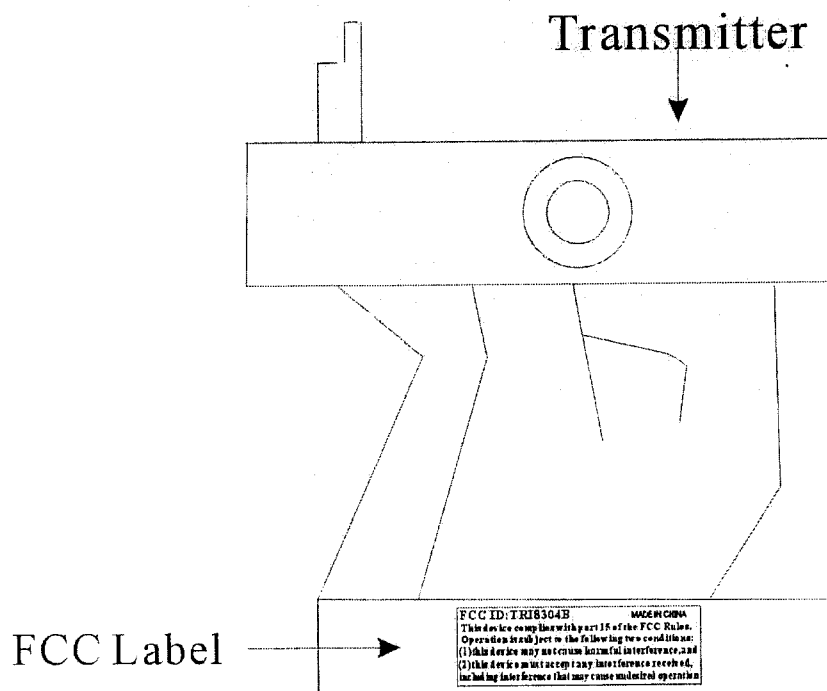

FCC Label

FCC ID: TRI8304B **MADE IN CHINA**
This device complies with part 15 of the FCC Rules.
Operation is subject to the following two conditions:
(1) this device may not cause harmful interference, and
(2) this device must accept any interference received,
including interference that may cause undesired operation

SIZE: 50mm x 16mm

BMW M3 GTR ALMS #8304 49MHz