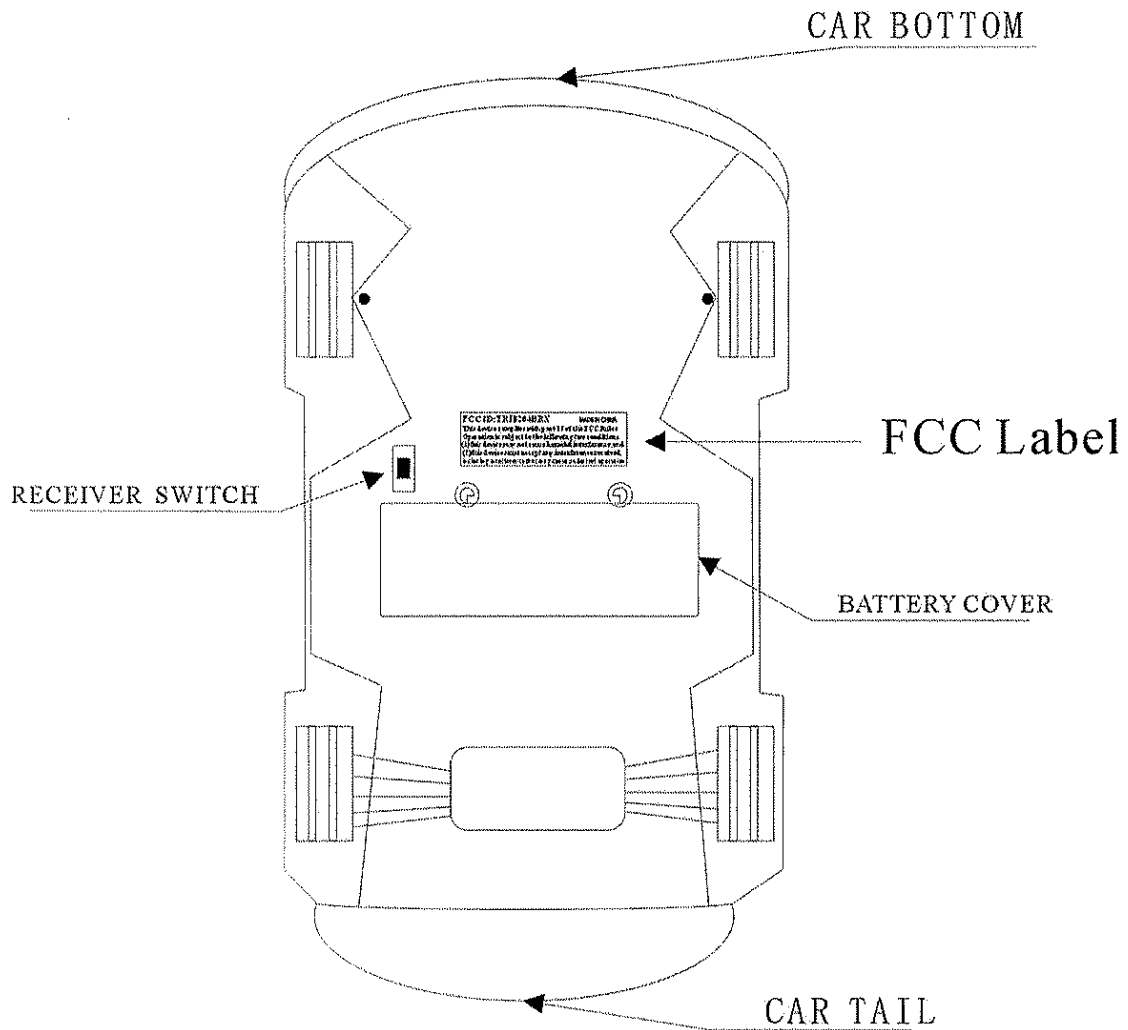

FCC Label

FCC ID: TR18209R

MADE IN CHINA

**This device complies with part 15 of the FCC Rules.
Operation is subject to the following two conditions:
(1) this device may not cause harmful interference, and
(2) this device must accept any interference received,
including interference that may cause undesired operation.**

SIZE: 43mm x 14mm

1:10 BMW Z4 Coupe M 8209 49MHz Rx