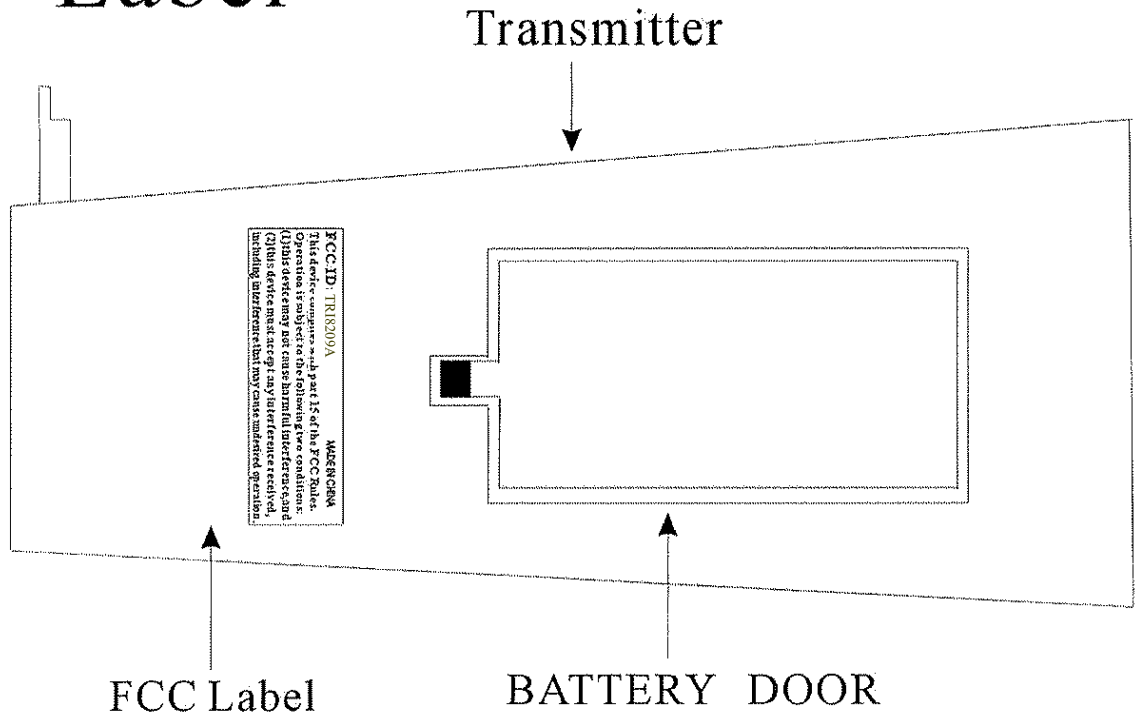

FCC Label

FCC ID: TRI8209A MADE IN CHINA
**This device complies with part 15 of the FCC Rules.
Operation is subject to the following two conditions:
(1) this device may not cause harmful interference, and
(2) this device must accept any interference received,
including interference that may cause undesired operation.**

SIZE: 43mm x 14mm

1:10 BMW Z4 Coupe M 8209 27MHz TX