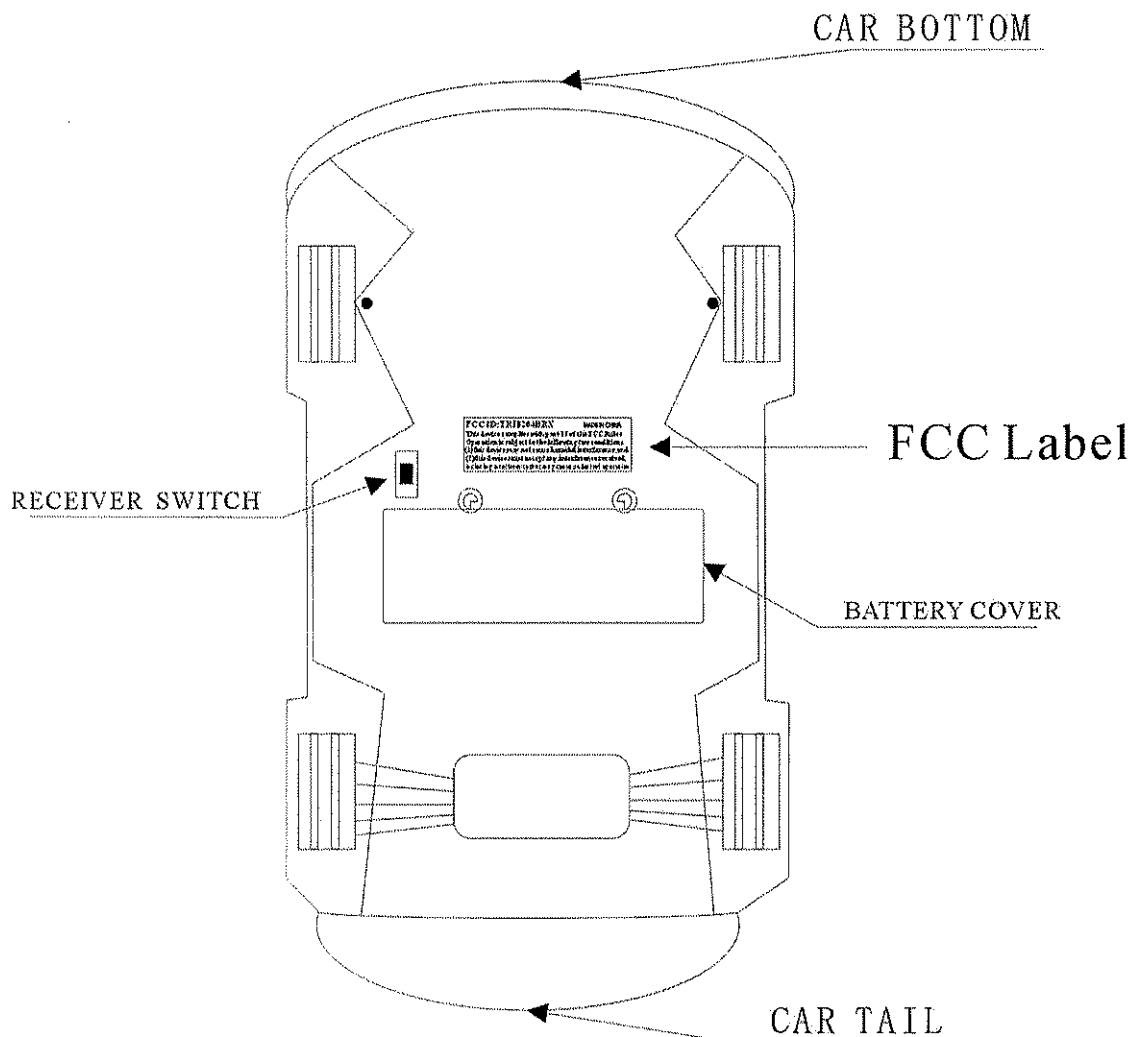

FCC Label

FCC ID: TRI8204BRX

MADE IN CHINA

This device complies with part 15 of the FCC Rules.

Operation is subject to the following two conditions:

- (1) this device may not cause harmful interference, and
- (2) this device must accept any interference received, including interference that may cause undesired operation.

SIZE: 43mm x 14mm

BMW M3 GTR ALMS #8204 49MHz RX