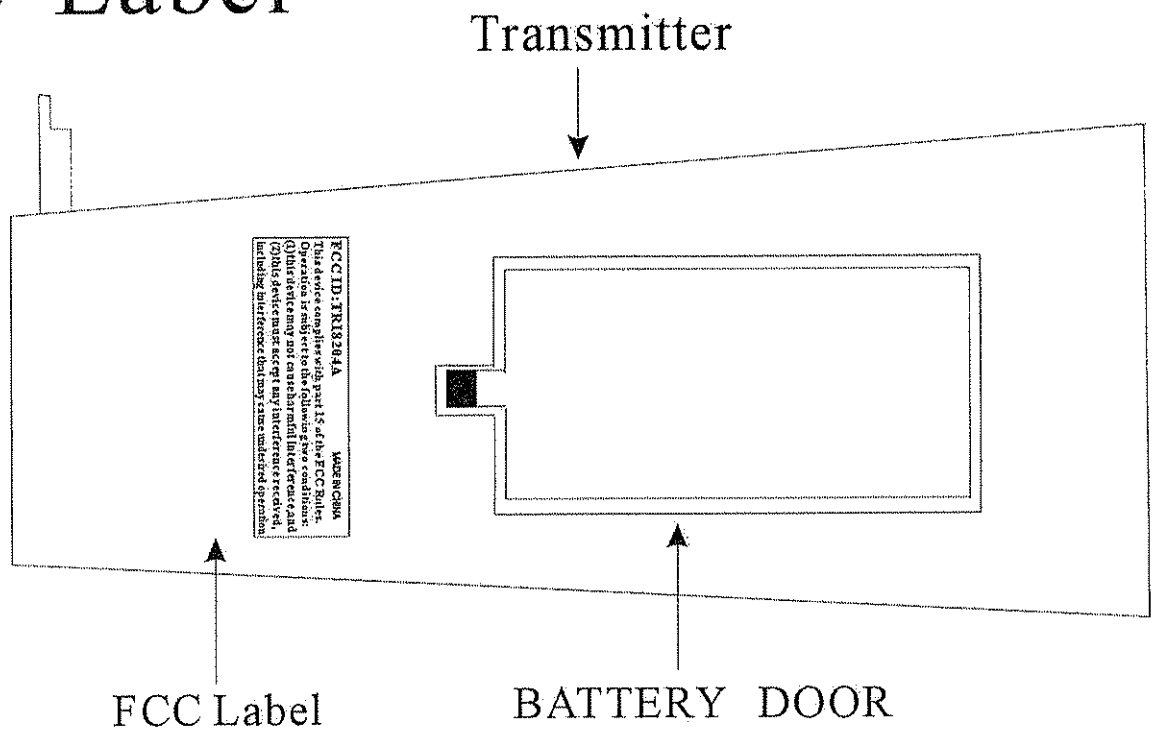

FCC Label

FCC ID: TRI8204A MADE IN CHINA
This device complies with part 15 of the FCC Rules.
Operation is subject to the following two conditions:
(1) this device may not cause harmful interference, and
(2) this device must accept any interference received,
including interference that may cause undesired operation.

SIZE: 43mm x 14mm

BMW M3 GTR ALMS #8204 27MHz