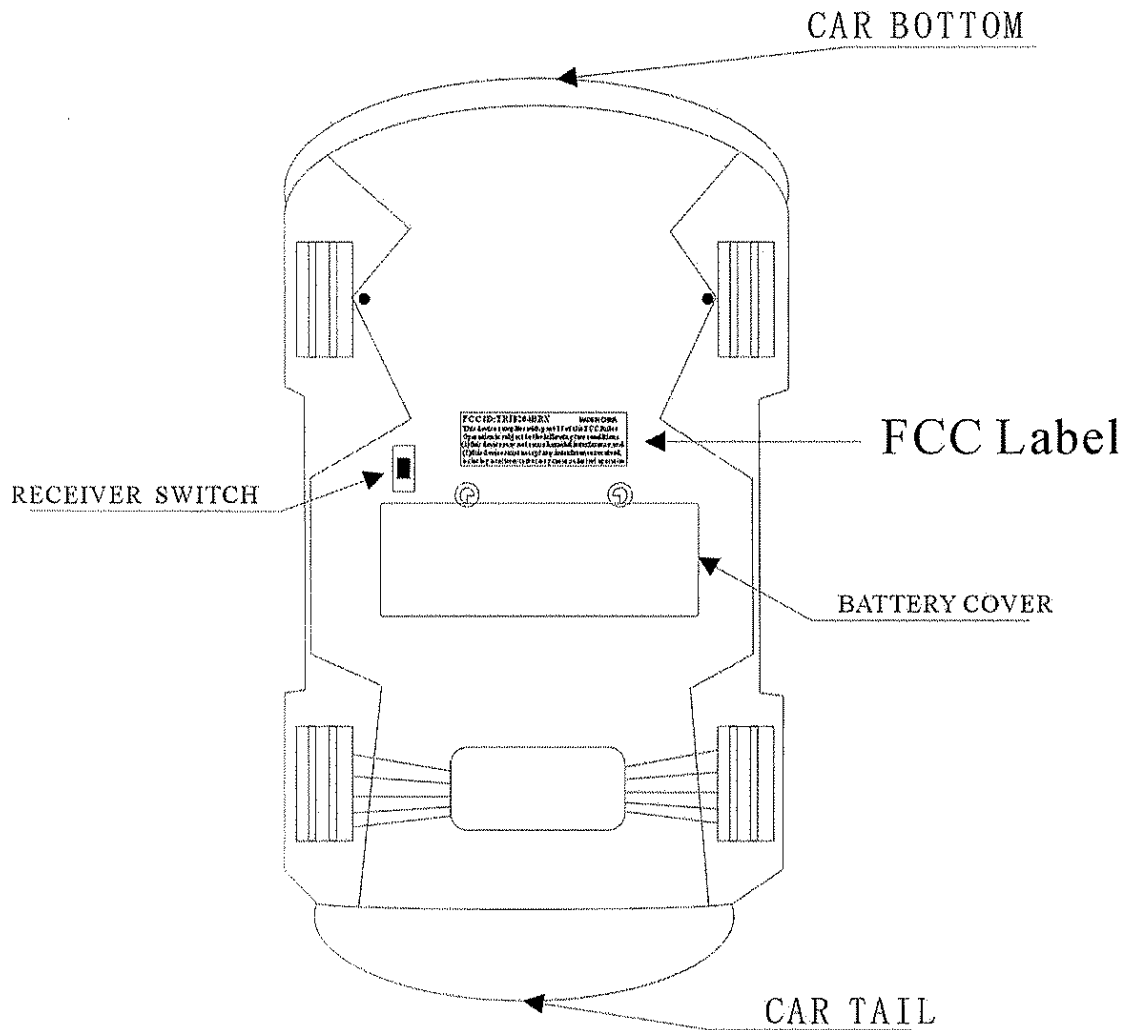

# FCC Label

**FCC ID: TRI8109R**

MADE IN CHINA

**This device complies with part 15 of the FCC Rules.  
Operation is subject to the following two conditions:  
(1) this device may not cause harmful interference, and  
(2) this device must accept any interference received,  
including interference that may cause undesired operation.**

**SIZE: 35 mm x 11 mm**

1:20 BMW Z4 Coupe M 8109 49MHz Rx