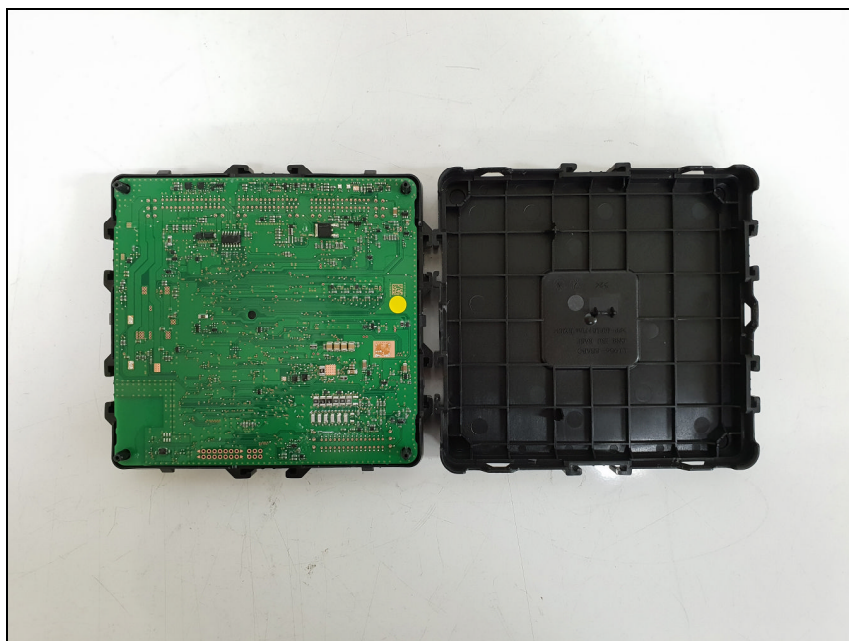

Internal photos of EUT

Internal view of EUT

Top view of Main PCB

Bottom view of Main PCB

View of Internal Antenna

Rx Antenna(433MHz)