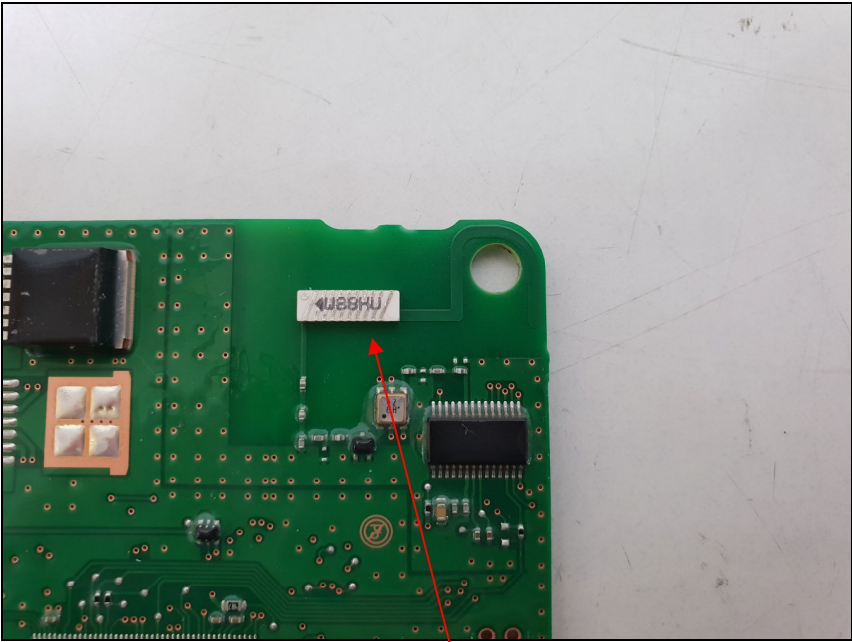

Internal photos of EUT

Internal view of EUT

Top view of Main PCB

Bottom view of Main PCB

View of Internal Antenna

Rx Antenna(433MHz)