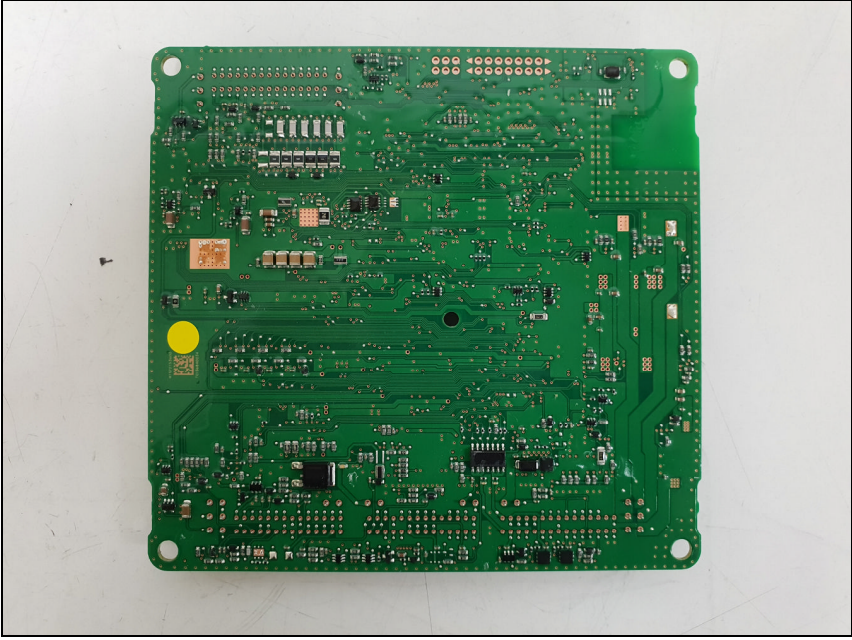

Internal photos of EUT

Internal view of EUT

Top view of Main PCB

Bottom view of Main PCB

View of Internal Antenna

Rx Antenna(433MHz)