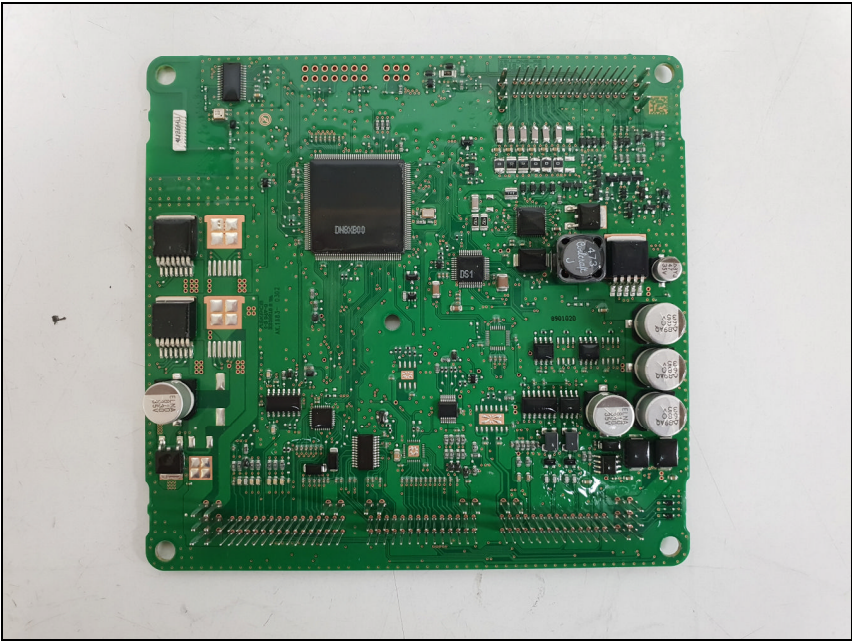

Internal photos of EUT

Internal view of EUT

Top view of Main PCB

Bottom view of Main PCB

View of Internal Antenna

Rx Antenna(433MHz)