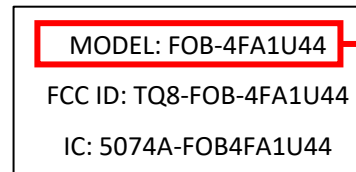

Label Position

Label will be put on the inside battery compartment. End user can see the label when replacing the battery.

Label draft

Label information

FOB-4FA1U44(Basic),
FOB-4FA1U43, FOB-4FA1U34,
FOB-4FA1U24, FOB-4FA1U33,
FOB-4FA1U23, FOB-4FA1U14,
FOB-4FA1U13, FOB-4FA1U04,
FOB-4FA1U03