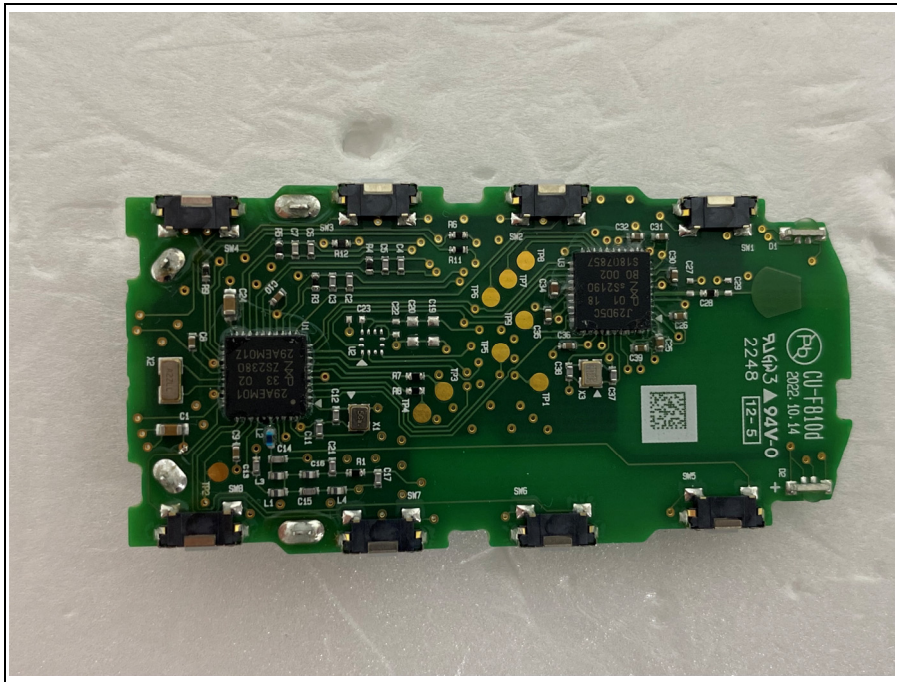

SGS

Internal photos of EUT

Model name: FOB-4FA0U44

Internal view of EUT

Top view of Main PCB

Bottom view of Main PCB

View of Antenna