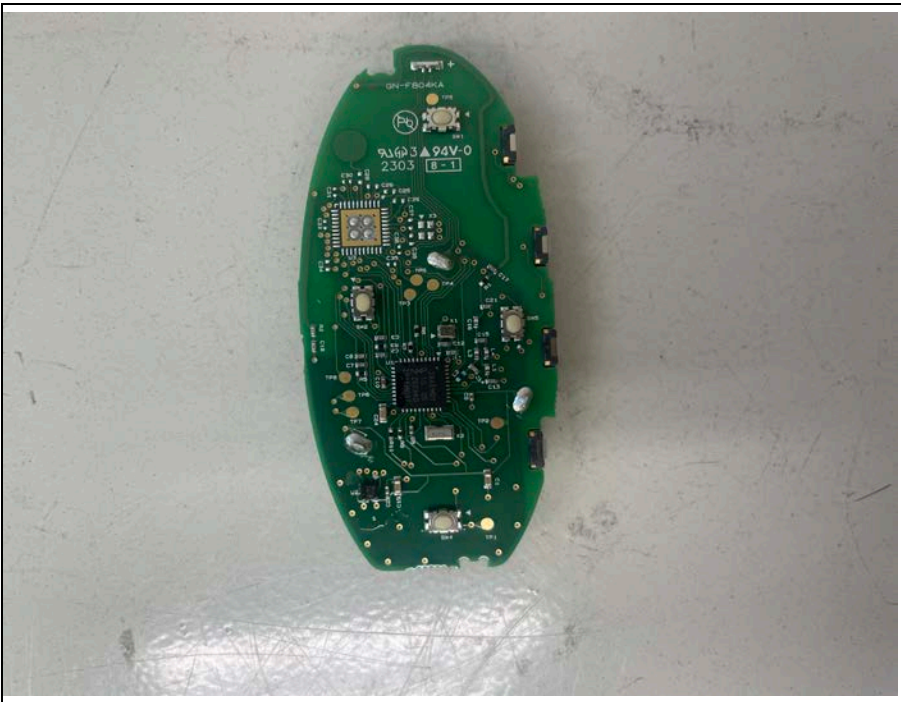

SGS

Internal photos of EUT

Model name: FOB-4F89M44

Internal view of EUT

Top view of Main PCB

Bottom view of Main PCB

View of Antenna