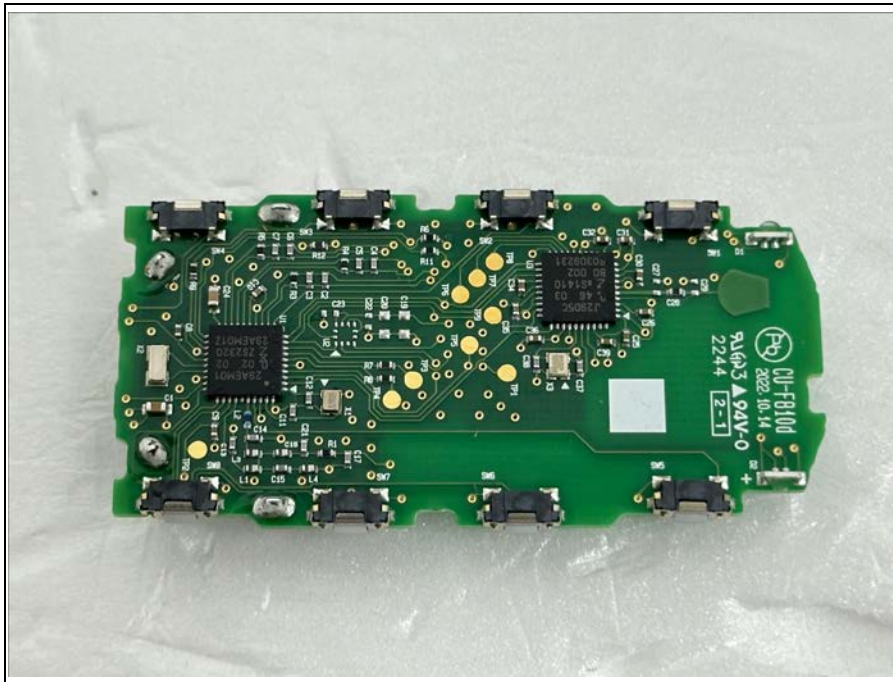

SGS

Internal photos of EUT

Model name: FOB-4F75U44

Internal view of EUT

Top view of Main PCB

Bottom view of Main PCB

View of Antenna