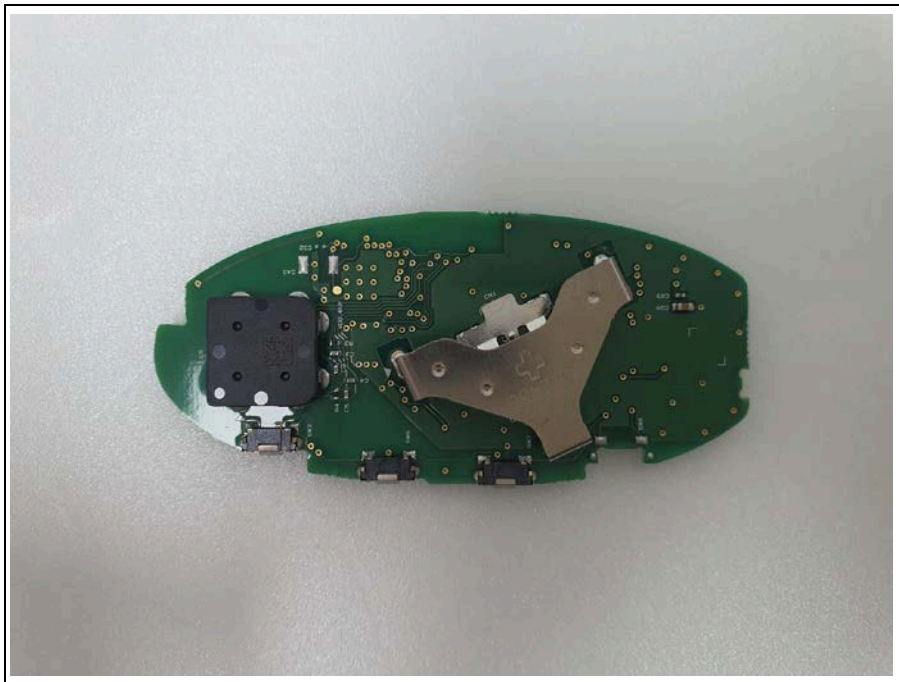

# **Internal photos of EUT**

Model name: FOB-4F61M43

**Internal view of EUT**

**Top view of Main PCB**

**Bottom view of Main PCB**

## View of Antenna