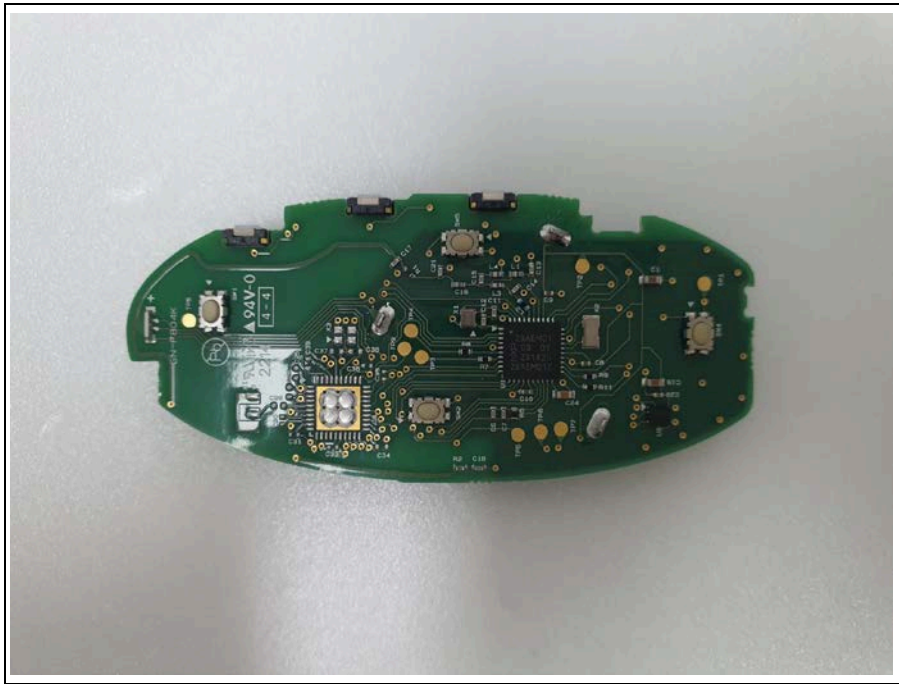

**SGS**

# **Internal photos of EUT**

Model name: FOB-4F61M43

**Internal view of EUT**

**Top view of Main PCB**

**Bottom view of Main PCB**

## View of Antenna