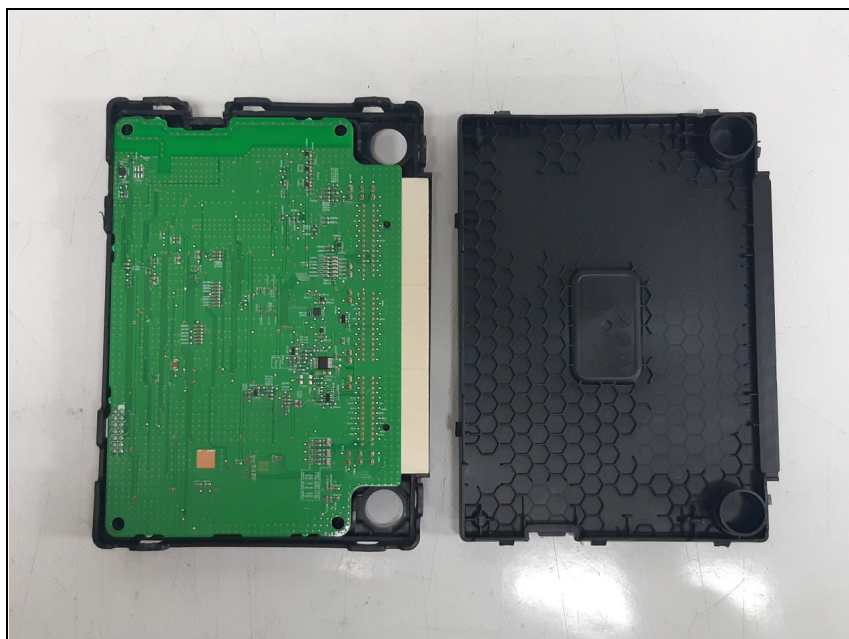

Internal photos of EUT

Internal view of EUT

Top view of Main PCB

Bottom view of Main PCB

View of Internal Antenna

Rx Antenna (433 MHz)