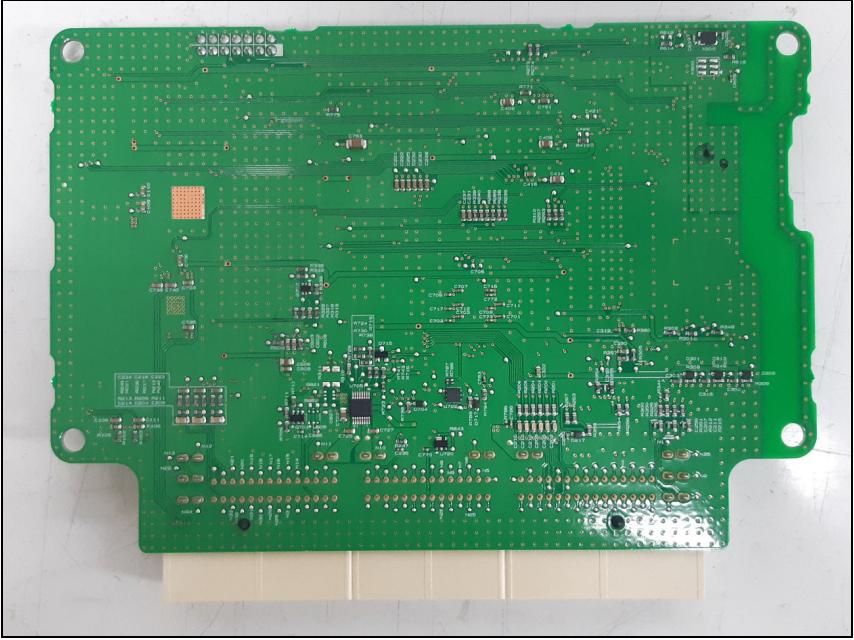

Internal photos of EUT

Internal view of EUT

Top view of Main PCB

Bottom view of Main PCB

View of Internal Antenna

Rx Antenna (433 MHz)