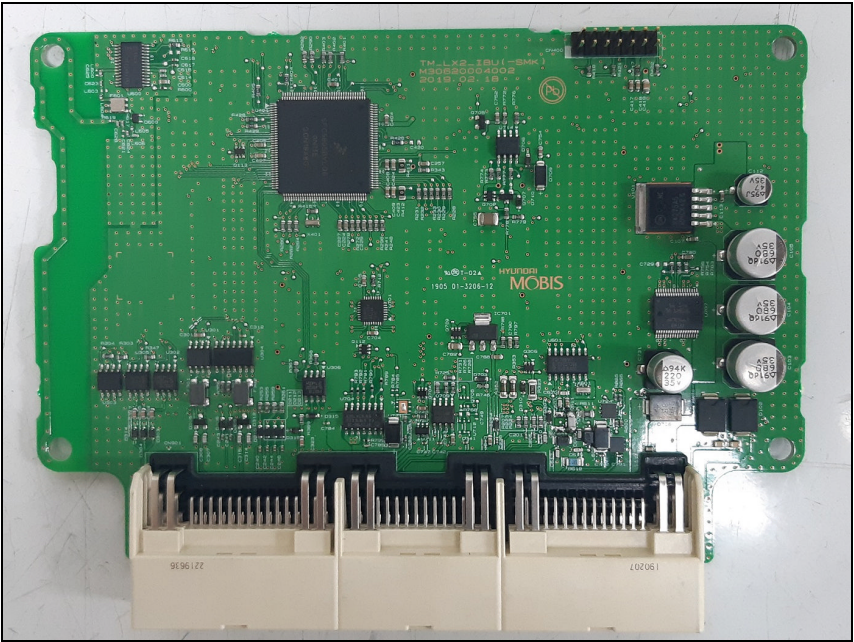

Internal photos of EUT

Internal view of EUT

Top view of Main PCB

Bottom view of Main PCB

View of Internal Antenna

Rx Antenna (433 MHz)