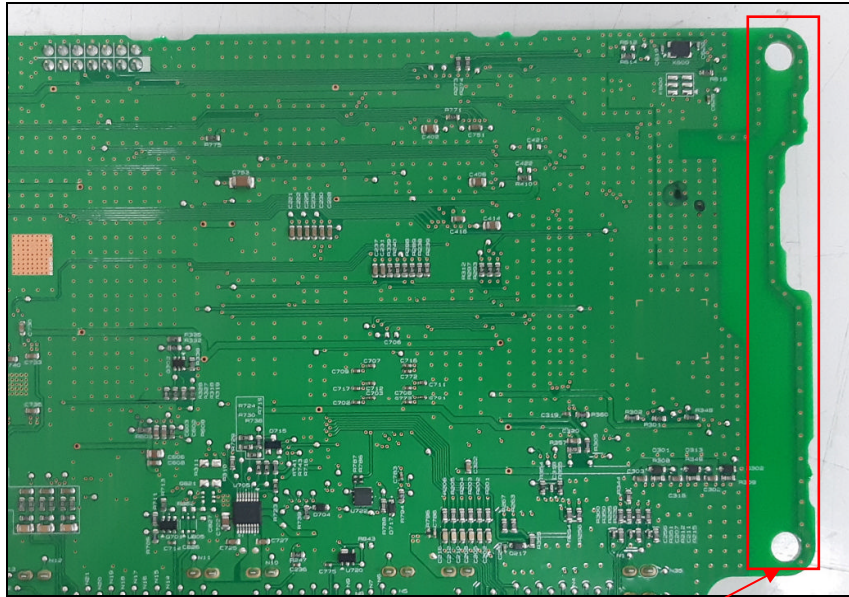

Internal photos of EUT

Internal view of EUT

Top view of Main PCB

Bottom view of Main PCB

View of Internal Antenna

Rx Antenna (433 MHz)