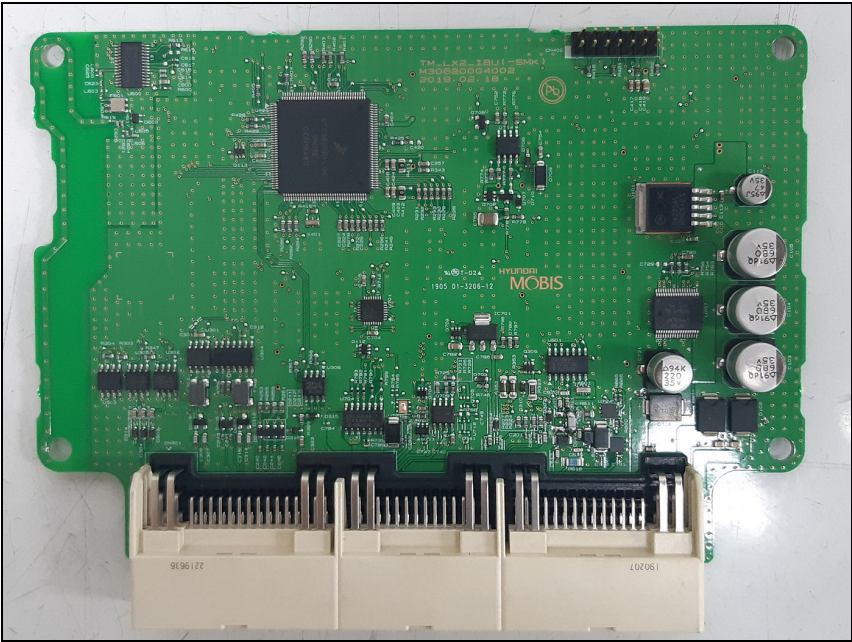

# **Internal photos of EUT**

***Internal view of EUT***

**Top view of Main PCB**

**Bottom view of Main PCB**

***View of Internal Antenna***

**Rx Antenna (433 MHz)**