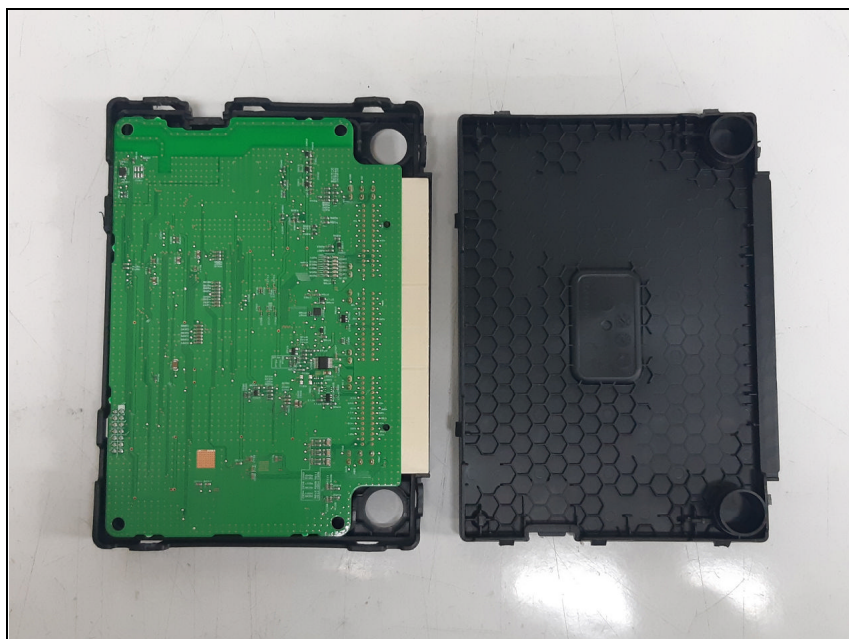

# **Internal photos of EUT**

***Internal view of EUT***

**Top view of Main PCB**

**Bottom view of Main PCB**

***View of Internal Antenna***

**Rx Antenna (433 MHz)**