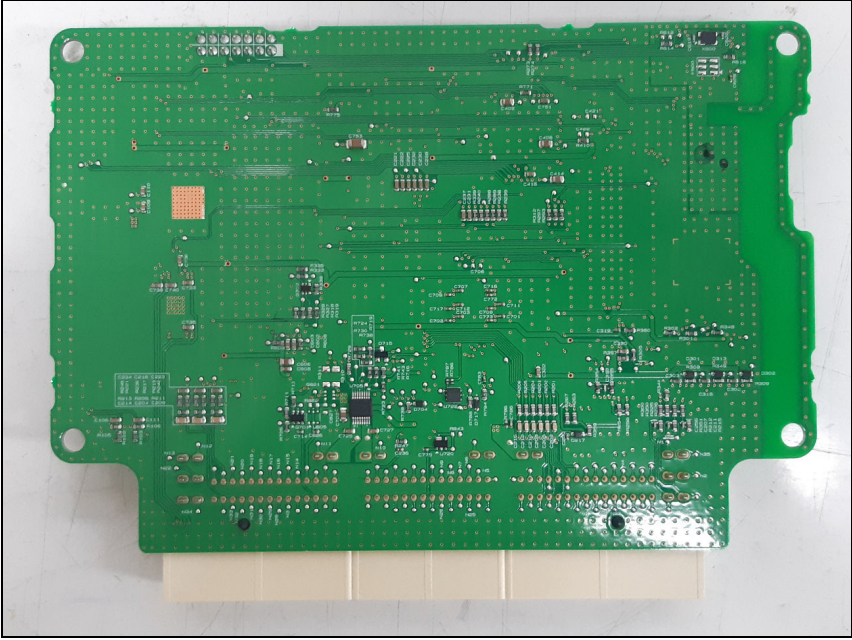

# **Internal photos of EUT**

***Internal view of EUT***

**Top view of Main PCB**

**Bottom view of Main PCB**

***View of Internal Antenna***

**Rx Antenna (433 MHz)**