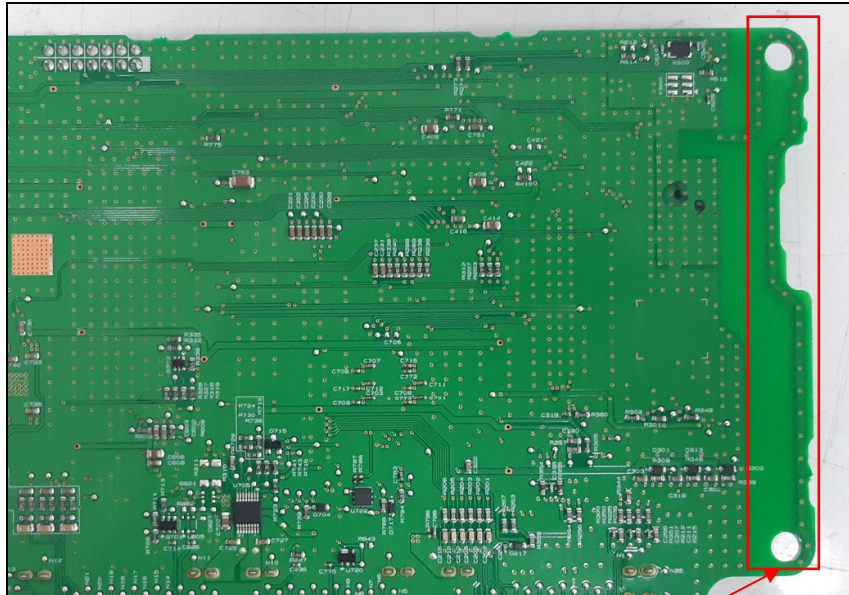

# **Internal photos of EUT**

***Internal view of EUT***

**Top view of Main PCB**

**Bottom view of Main PCB**

***View of Internal Antenna***

**Rx Antenna (433 MHz)**