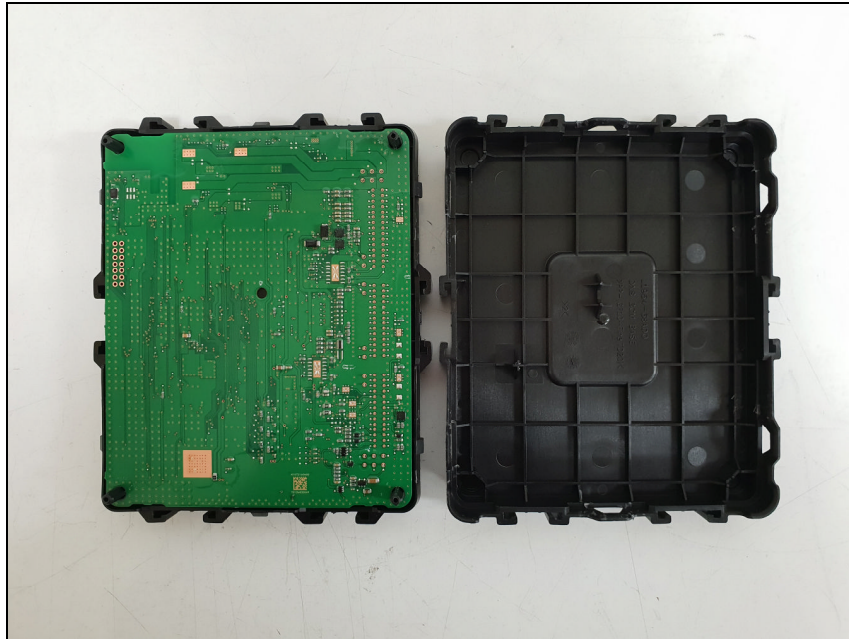

# **Internal photos of EUT**

***Internal view of EUT***

**Top view of Main PCB**

**Bottom view of Main PCB**

***View of Internal Antenna***

**Rx Antenna (433 MHz)**