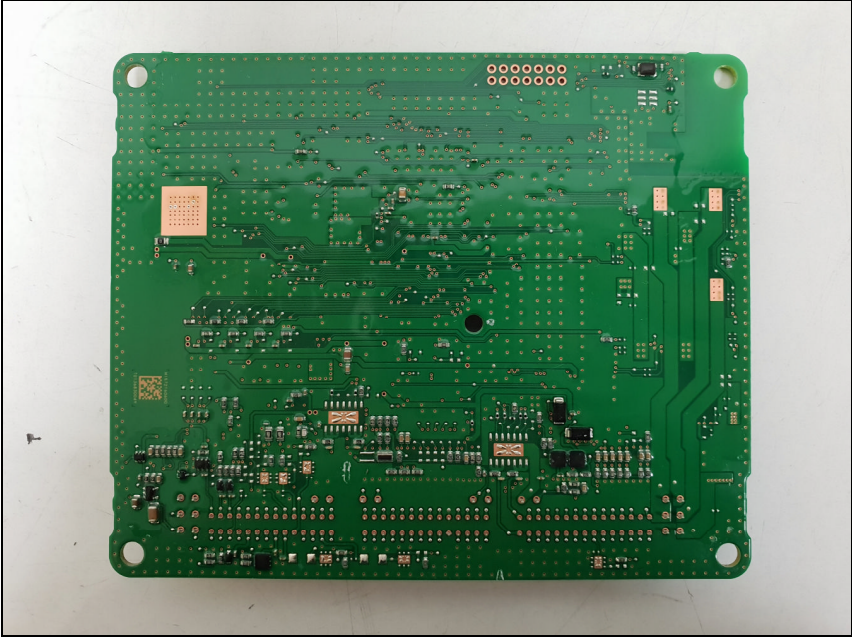

# **Internal photos of EUT**

***Internal view of EUT***

**Top view of Main PCB**

**Bottom view of Main PCB**

***View of Internal Antenna***

**Rx Antenna (433 MHz)**