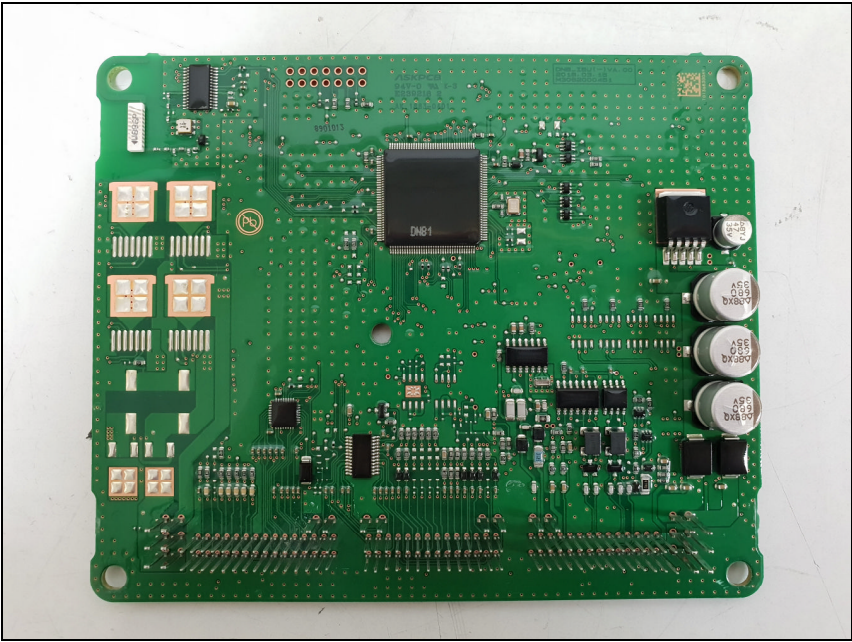

# **Internal photos of EUT**

***Internal view of EUT***

**Top view of Main PCB**

**Bottom view of Main PCB**

***View of Internal Antenna***

**Rx Antenna (433 MHz)**