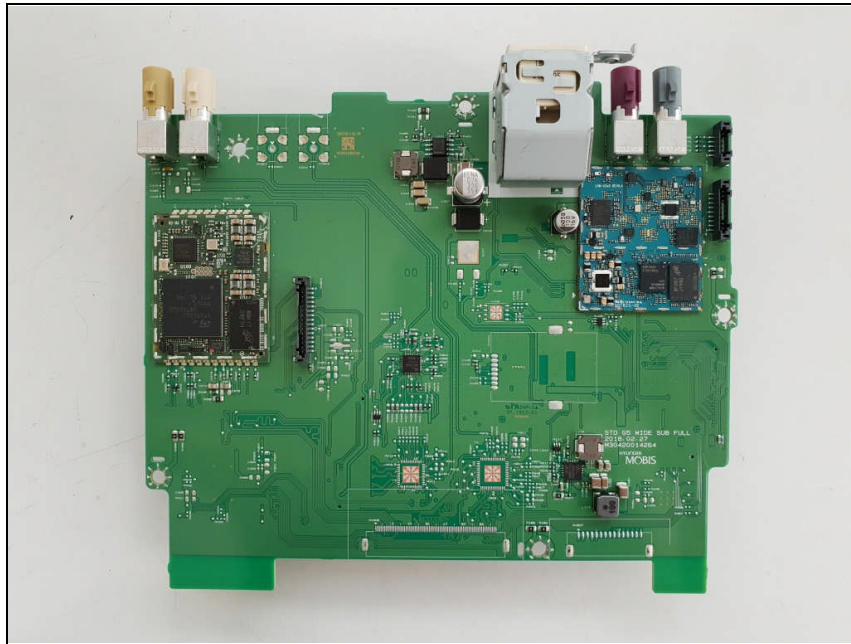

SGS

Internal photos of EUT

Internal view of EUT

Top view of Main PCB

Bottom view of Main PCB

Top view of LCD PCB

Bottom view of LCD PCB

Top view of Sub PCB1

Bottom view of Sub PCB1

Top view of Sub PCB2

Bottom view of Sub PCB2

View of Bluetooth, Wi-Fi combo module

View of Bluetooth antenna

View of Wi-Fi antenna

Approved the module with the shielding cover