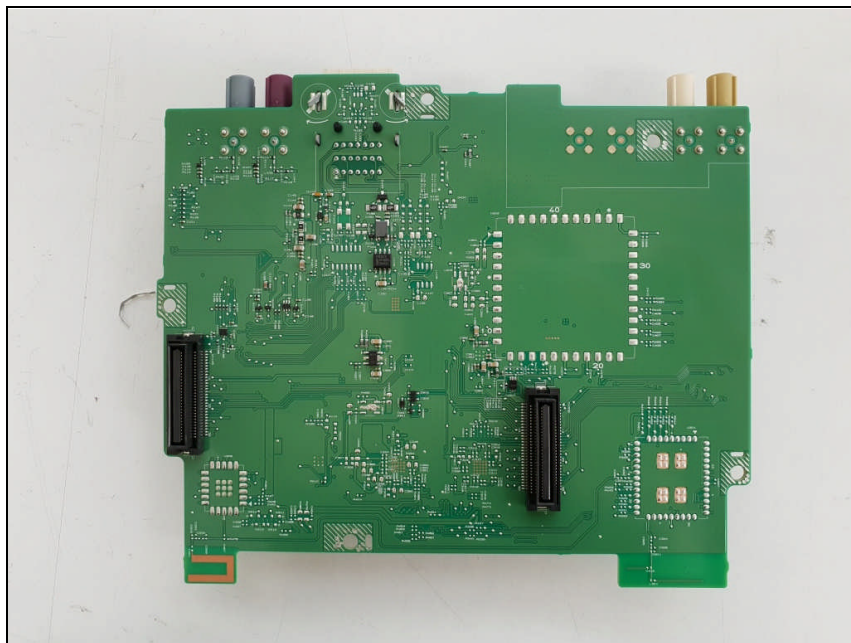

SGS

Internal photos of EUT

Internal view of EUT

Top view of Main PCB

Bottom view of Main PCB

Top view of LCD PCB

Bottom view of LCD PCB

Top view of Sub PCB1

Bottom view of Sub PCB1

Top view of Sub PCB2

Bottom view of Sub PCB2

View of Bluetooth, Wi-Fi combo module

View of Bluetooth antenna

View of Wi-Fi antenna

Approved the module with the shielding cover