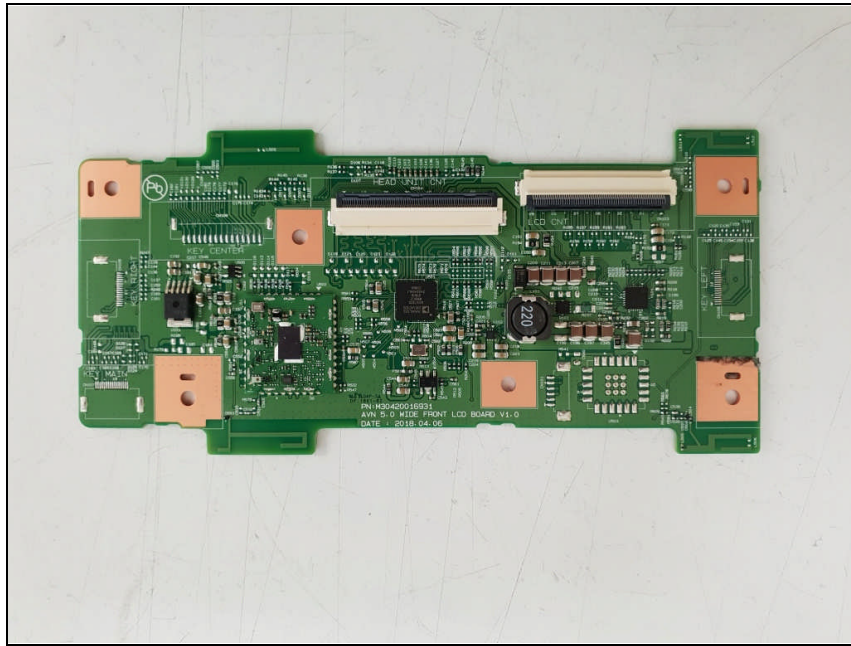

SGS

Internal photos of EUT

Internal view of EUT

Top view of Main PCB

Bottom view of Main PCB

Top view of LCD PCB

Bottom view of LCD PCB

Top view of Sub PCB1

Bottom view of Sub PCB1

Top view of Sub PCB2

Bottom view of Sub PCB2

View of Bluetooth, Wi-Fi combo module

View of Bluetooth antenna

View of Wi-Fi antenna

Approved the module with the shielding cover