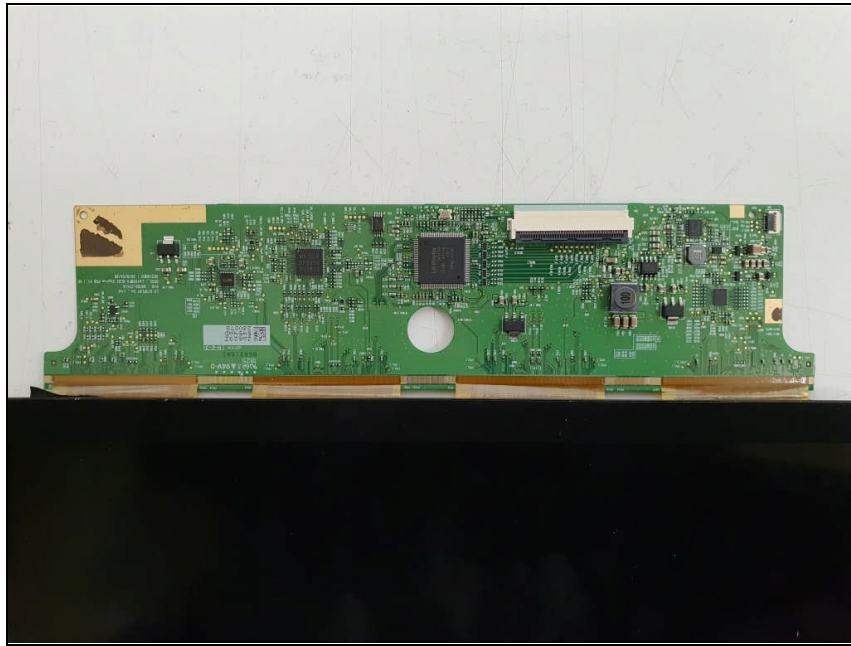

SGS

Internal photos of EUT

Internal view of EUT

Top view of Main PCB

Bottom view of Main PCB

Top view of LCD PCB

Bottom view of LCD PCB

Top view of Sub PCB1

Bottom view of Sub PCB1

Top view of Sub PCB2

Bottom view of Sub PCB2

View of Bluetooth, Wi-Fi combo module

View of Bluetooth antenna

View of Wi-Fi antenna

Approved the module with the shielding cover