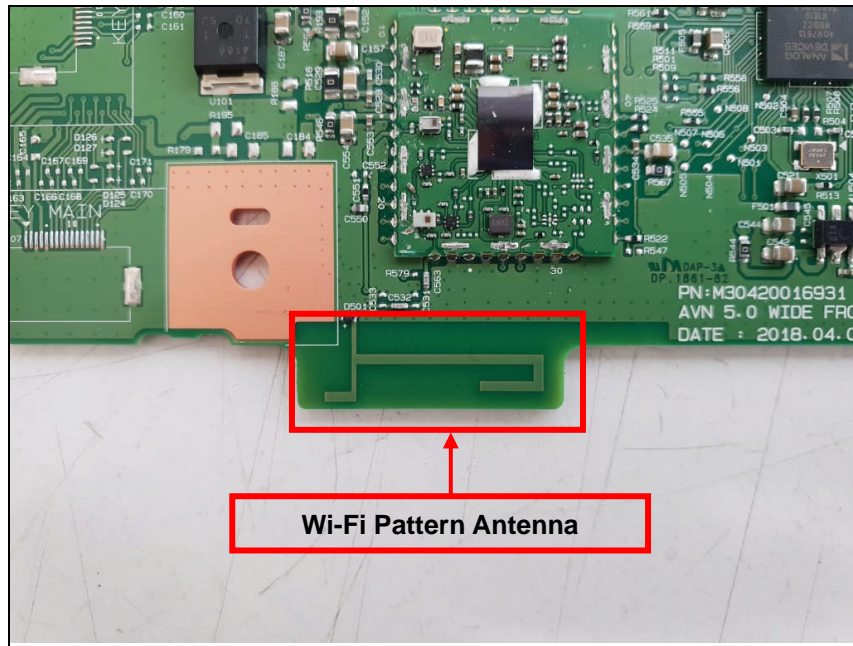

SGS

Internal photos of EUT

Internal view of EUT

Top view of Main PCB

Bottom view of Main PCB

Top view of LCD PCB

Bottom view of LCD PCB

Top view of Sub PCB1

Bottom view of Sub PCB1

Top view of Sub PCB2

Bottom view of Sub PCB2

View of Bluetooth, Wi-Fi combo module

View of Bluetooth antenna

View of Wi-Fi antenna

Approved the module with the shielding cover