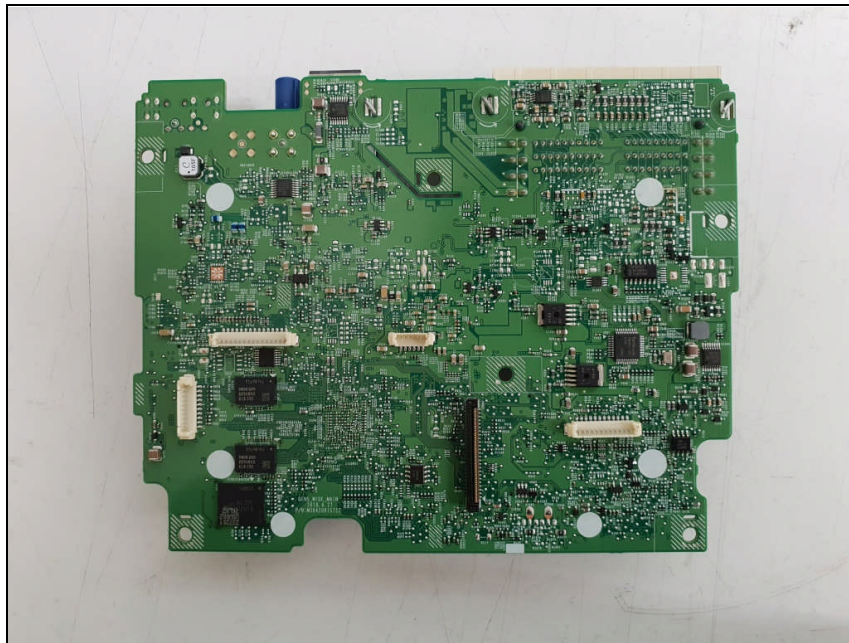

SGS

Internal photos of EUT

Internal view of EUT

Top view of Main PCB

Bottom view of Main PCB

Top view of LCD PCB

Bottom view of LCD PCB

Top view of Sub PCB1

Bottom view of Sub PCB1

Top view of Sub PCB2

Bottom view of Sub PCB2

View of Bluetooth, Wi-Fi combo module

View of Bluetooth antenna

View of Wi-Fi antenna

Approved the module with the shielding cover