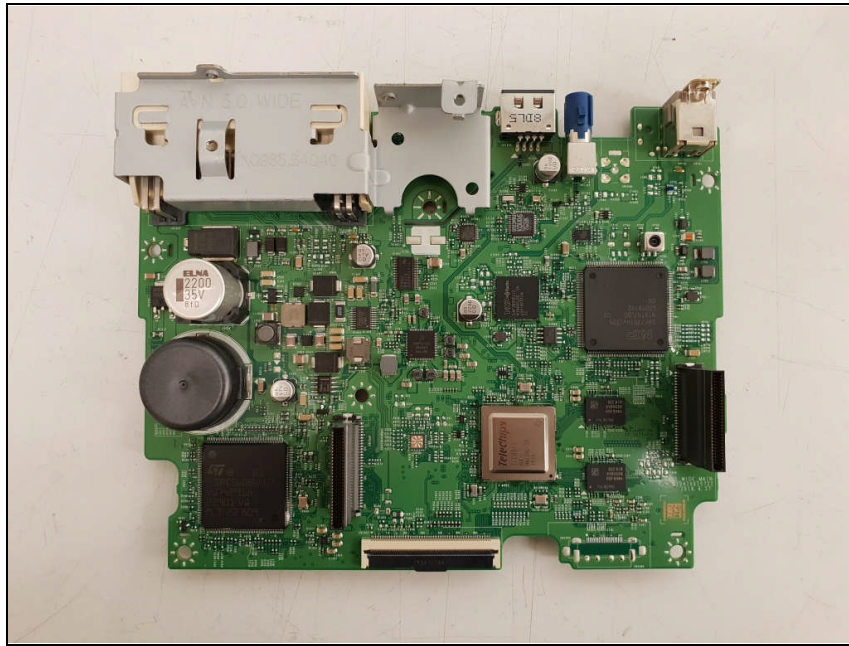

SGS

Internal photos of EUT

Internal view of EUT

Top view of Main PCB

Bottom view of Main PCB

Top view of LCD PCB

Bottom view of LCD PCB

Top view of Sub PCB1

Bottom view of Sub PCB1

Top view of Sub PCB2

Bottom view of Sub PCB2

View of Bluetooth, Wi-Fi combo module

View of Bluetooth antenna

View of Wi-Fi antenna

Approved the module with the shielding cover