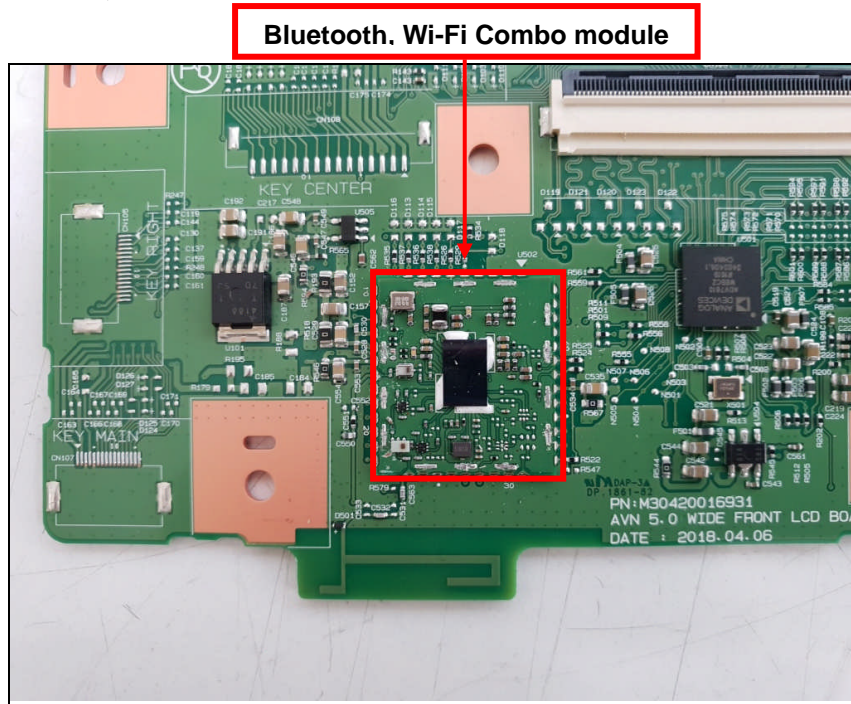

SGS

Internal photos of EUT

Internal view of EUT

Top view of Main PCB

Bottom view of Main PCB

Top view of LCD PCB

Bottom view of LCD PCB

Top view of Sub PCB1

Bottom view of Sub PCB1

Top view of Sub PCB2

Bottom view of Sub PCB2

View of Bluetooth, Wi-Fi combo module

View of Bluetooth antenna

View of Wi-Fi antenna

Approved the module with the shielding cover