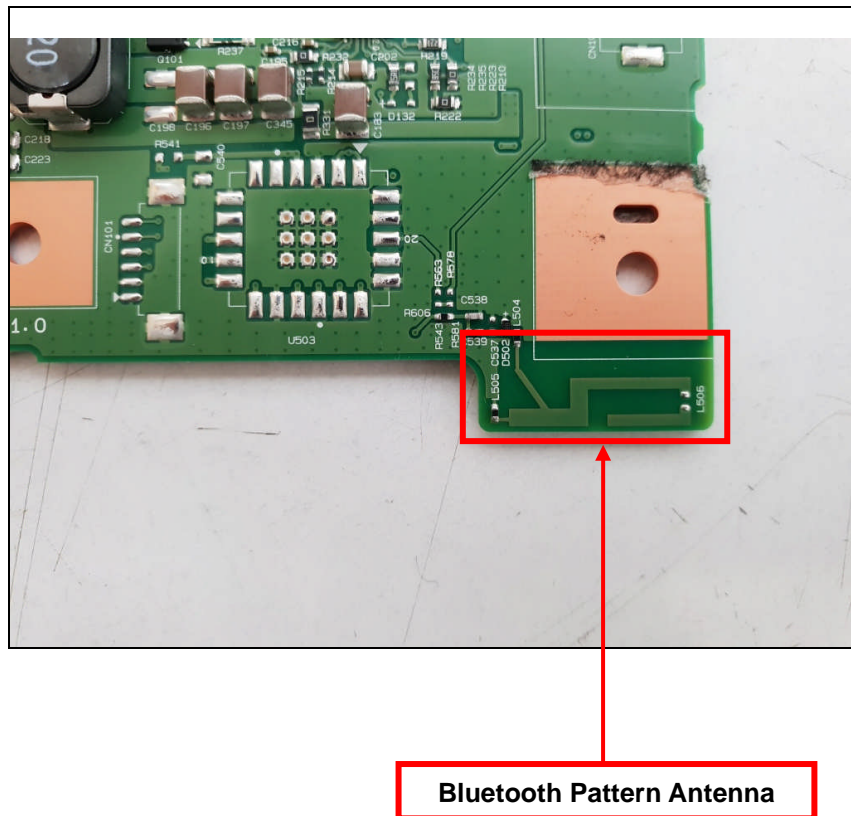

SGS

Internal photos of EUT

Internal view of EUT

Top view of Main PCB

Bottom view of Main PCB

Top view of LCD PCB

Bottom view of LCD PCB

Top view of Sub PCB1

Bottom view of Sub PCB1

Top view of Sub PCB2

Bottom view of Sub PCB2

View of Bluetooth, Wi-Fi combo module

View of Bluetooth antenna

View of Wi-Fi antenna

Approved the module with the shielding cover