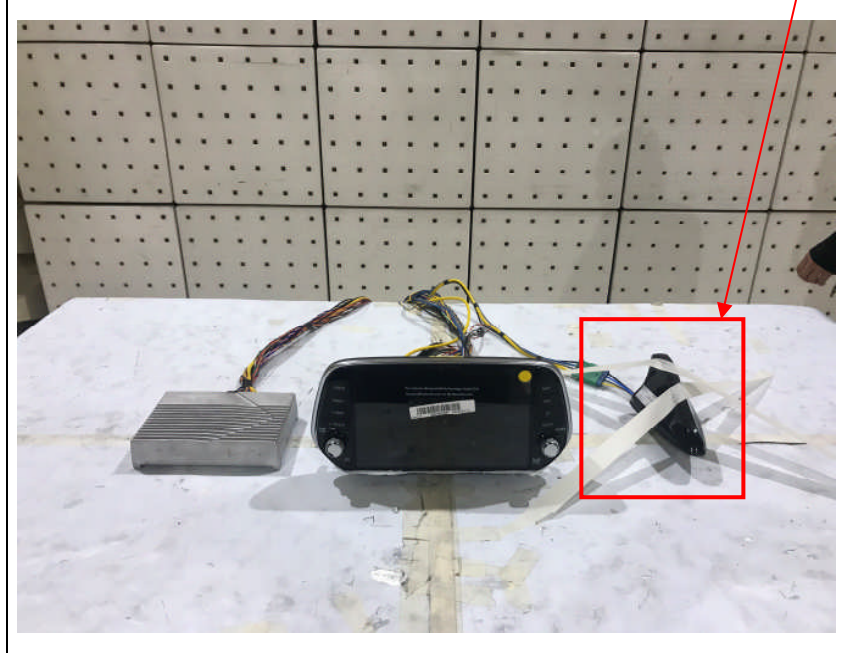

SGS

Test setup photos of EUT

1. Orthogonal planes of EUT

- The testing was set in the below orthogonal plane and measured.

X-axis

GPS, FM, AM External Antenna

2. Photo of Radiated Spurious Emission Test (Below 1 GHz)

3. Photo of Radiated Spurious Emission Test (Above 1 GHz)