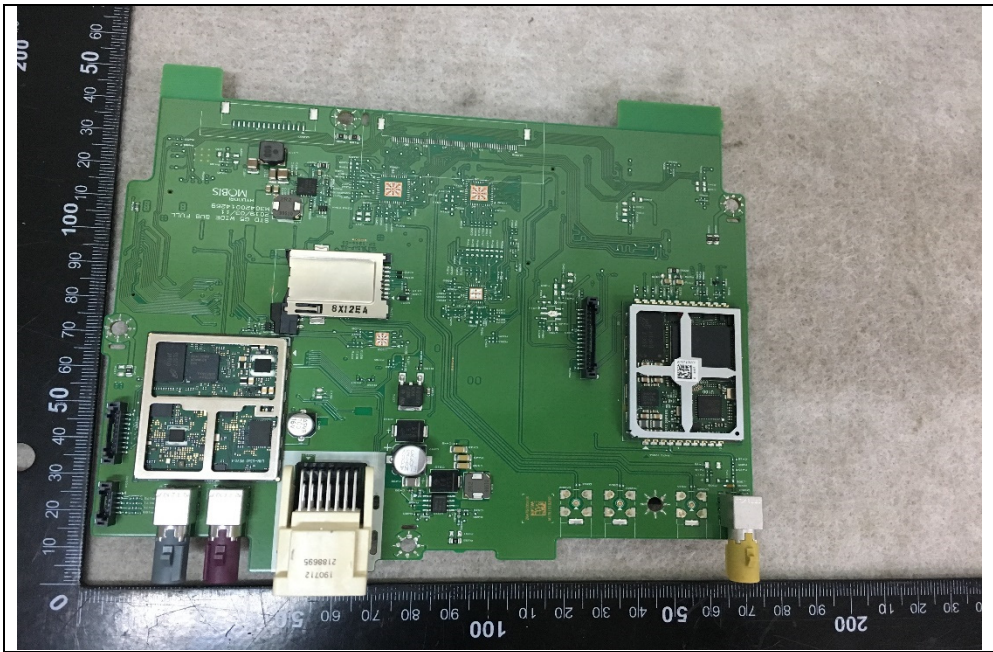

## Internal photos of EUT

Pattern Antenna(Bluetooth)