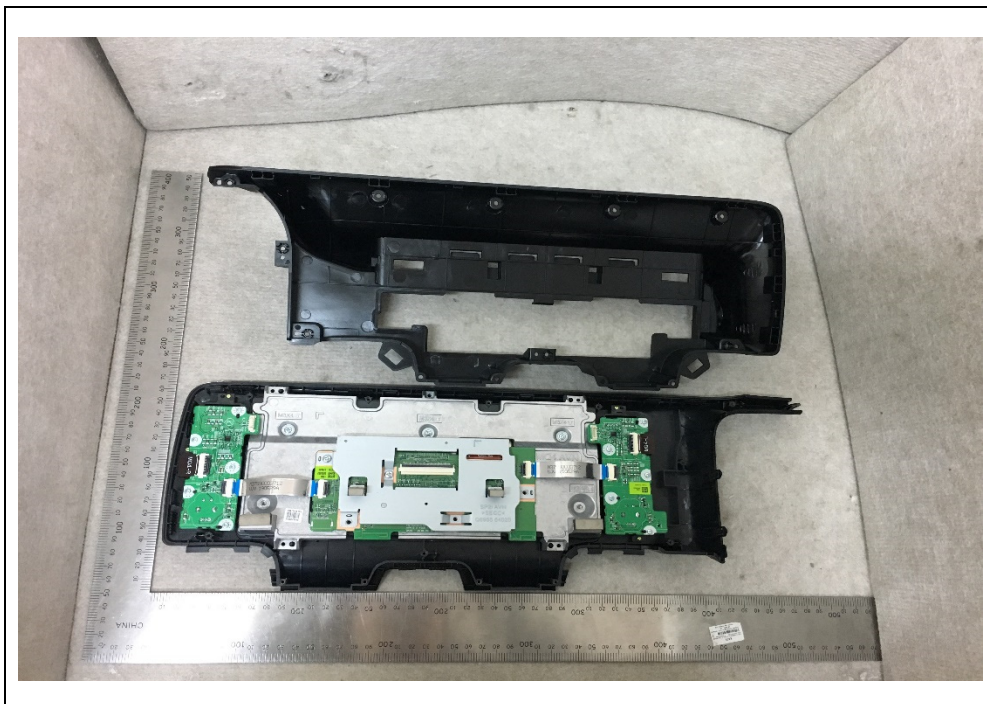

## Internal photos of EUT

Pattern Antenna(Bluetooth)