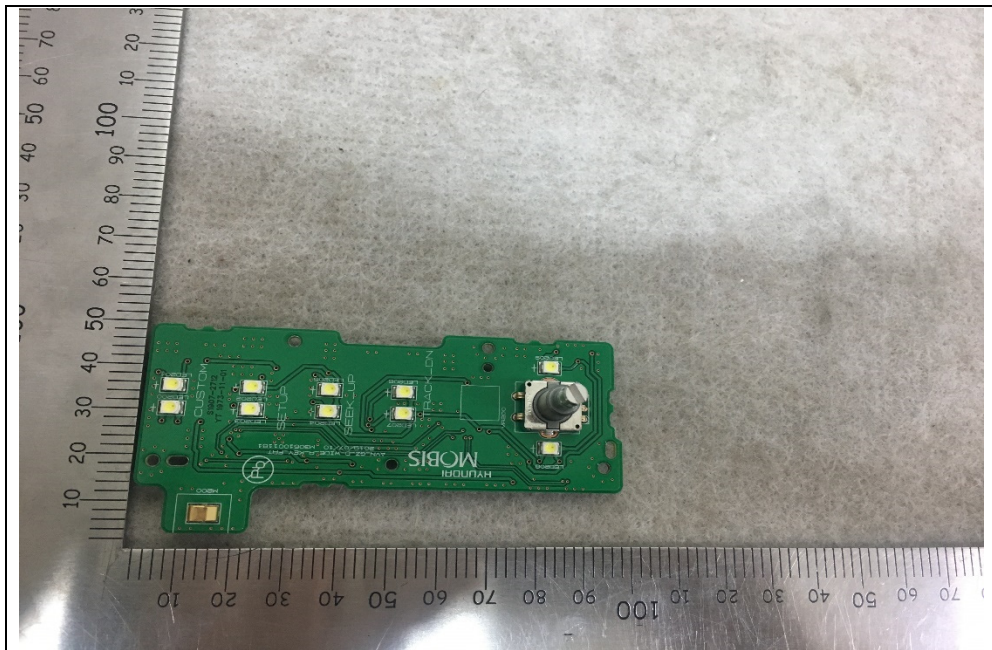

## Internal photos of EUT

Pattern Antenna(Bluetooth)