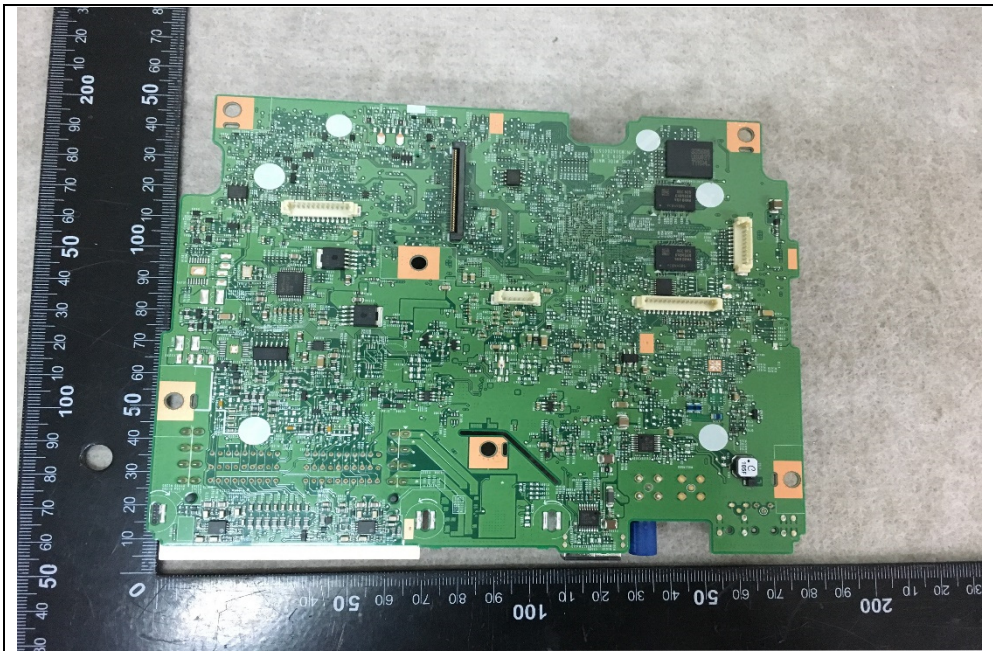

## Internal photos of EUT

Pattern Antenna(Bluetooth)