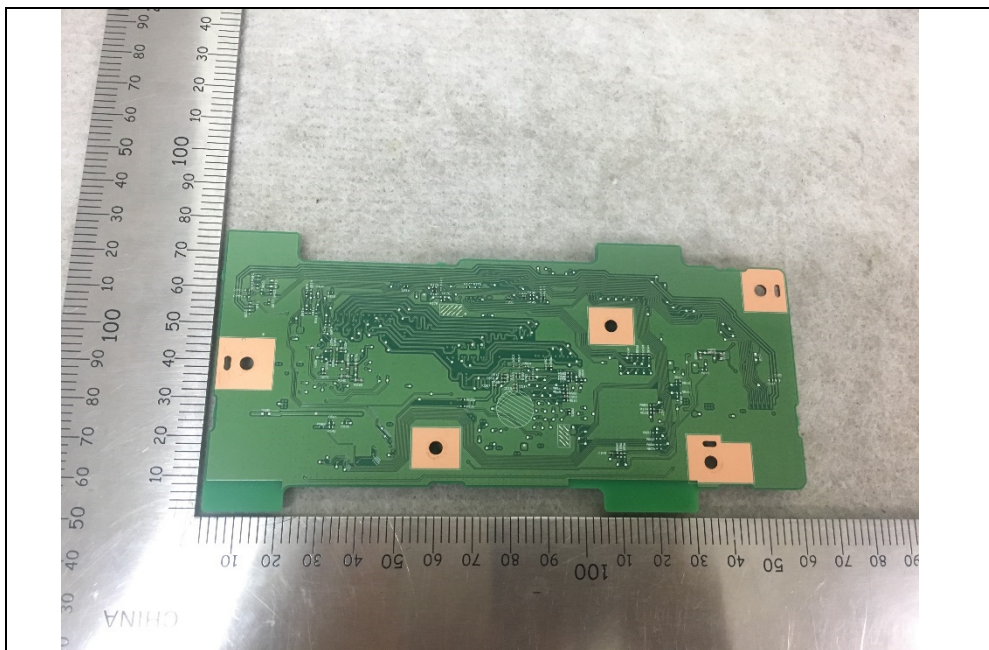

## Internal photos of EUT

Pattern Antenna(Bluetooth)