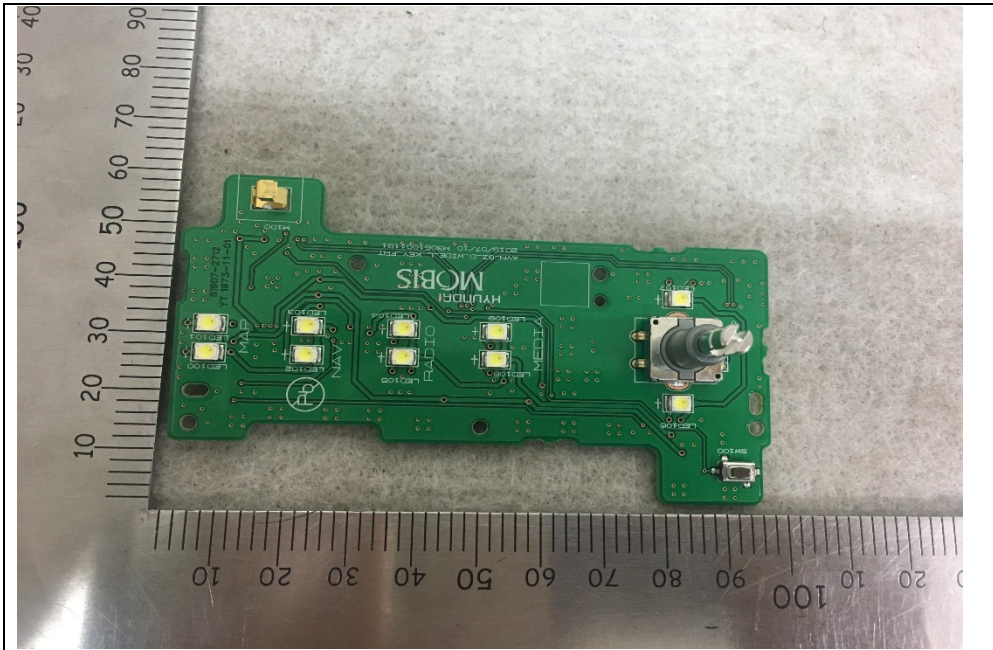

## Internal photos of EUT

Pattern Antenna(Bluetooth)