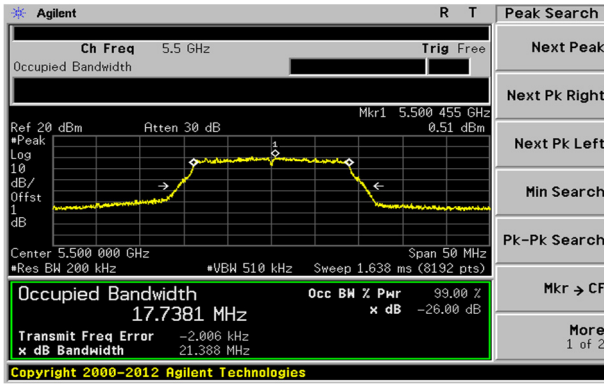

KCTL Inc.

65, Sinwon-ro, Yeongtong-gu,
Suwon-si, Gyeonggi-do, 16677, Korea
TEL: 82-31-285-0894 FAX: 82-505-299-8311
www.kctl.co.kr

Report No.:
KR20-SRF0044

Page (63) of (203)

UNII-2C / 802.11n HT20 / Low ch.