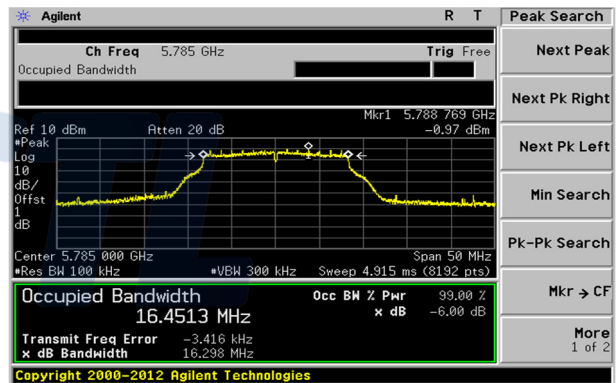

UNII-3 / 802.11a / Mid ch.