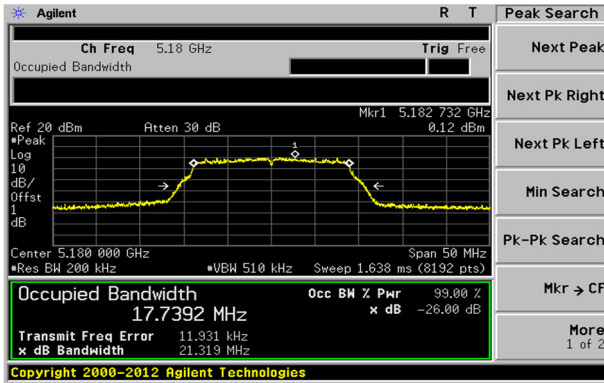

KCTL Inc.

65, Sinwon-ro, Yeongtong-gu,
Suwon-si, Gyeonggi-do, 16677, Korea
TEL: 82-31-285-0894 FAX: 82-505-299-8311
www.kctl.co.kr

Report No.:
KR20-SRF0044

Page (62) of (203)

UNII-1 / 802.11n HT20 / Low ch.