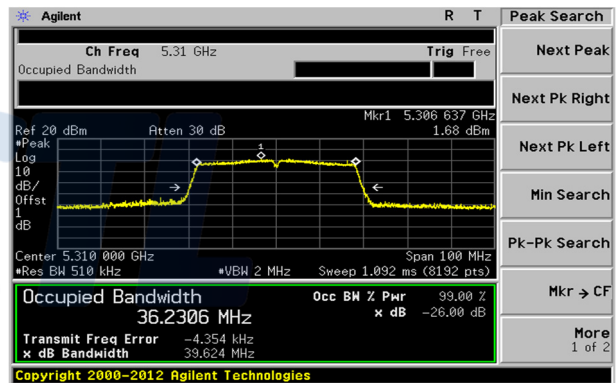

UNII-2A / 802.11n HT40 / High ch.