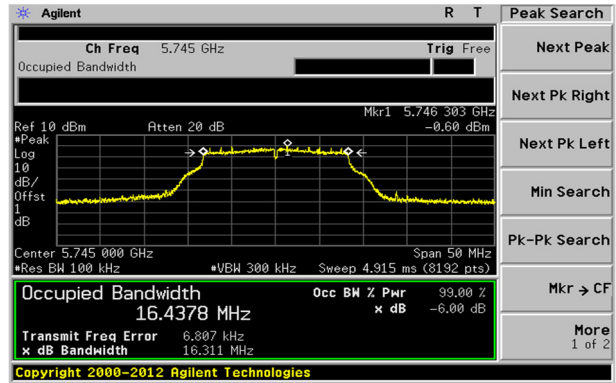

65, Sinwon-ro, Yeongtong-gu,
Suwon-si, Gyeonggi-do, 16677, Korea
TEL: 82-31-285-0894 FAX: 82-505-299-8311
www.kctl.co.kr

Report No.:
KR20-SRF0044

Page (61) of (203)

UNII-2C / 802.11a / Low ch.

UNII-3 / 802.11a / Low ch.