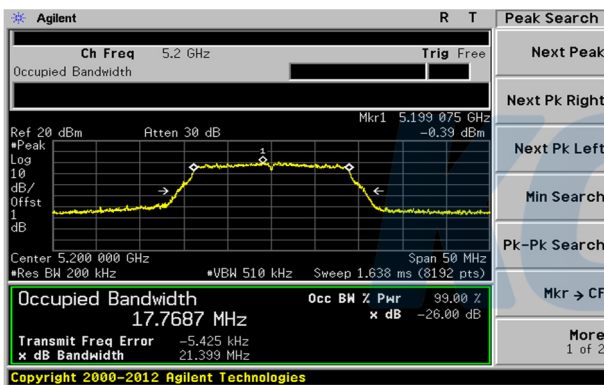

Report No.:
KR20-SRF0044

Page (62) of (203)

UNII-1 / 802.11n HT20 / Low ch.

UNII-2A / 802.11n HT20 / Low ch.

UNII-1 / 802.11n HT20 / Mid ch.

UNII-2A / 802.11n HT20 / Mid ch.

UNII-1 / 802.11n HT20 / High ch.