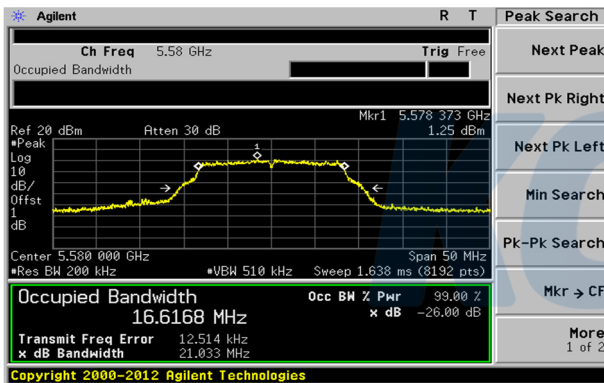

UNII-2C / 802.11a / Mid ch.