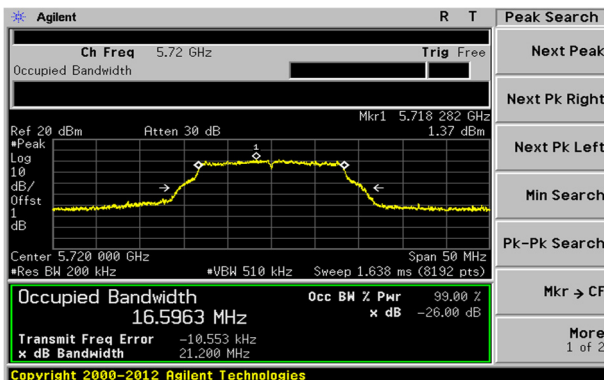

UNII-2C / 802.11a / High ch.