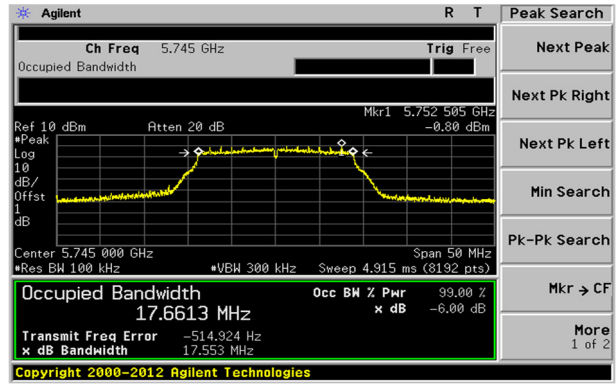

UNII-3 / 802.11n HT20 / Low ch.