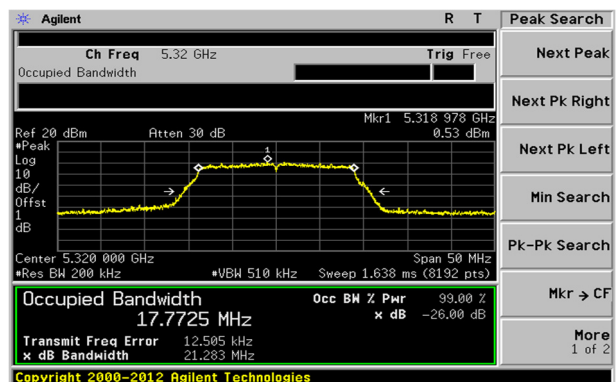

UNII-2A / 802.11n HT20 / High ch.