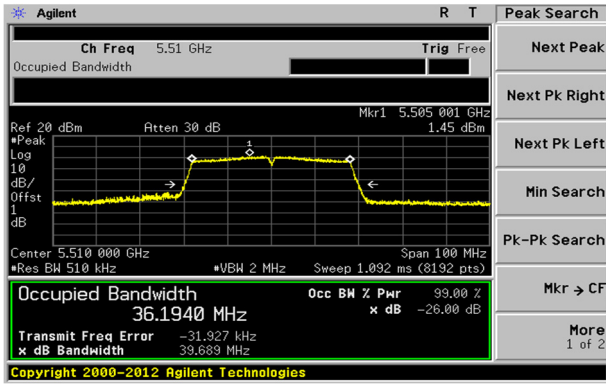

KCTL Inc.

65, Sinwon-ro, Yeongtong-gu,
Suwon-si, Gyeonggi-do, 16677, Korea
TEL: 82-31-285-0894 FAX: 82-505-299-8311
www.kctl.co.kr

Report No.:
KR20-SRF0044

Page (65) of (203)

UNII-2C / 802.11n HT40 / Low ch.