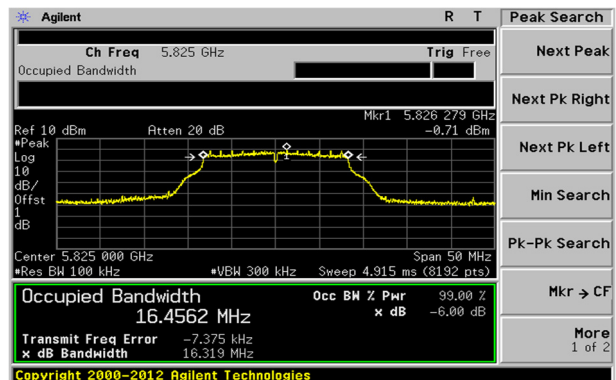

UNII-2C / 802.11a / Mid ch.

UNII-3 / 802.11a / Mid ch.

UNII-2C / 802.11a / High ch.

UNII-3 / 802.11a / High ch.

KCTL Inc.

65, Sinwon-ro, Yeongtong-gu,
Suwon-si, Gyeonggi-do, 16677, Korea
TEL: 82-31-285-0894 FAX: 82-505-299-8311
www.kctl.co.kr

Report No.:
KR20-SRF0044

Page (62) of (203)

UNII-1 / 802.11n HT20 / Low ch.

UNII-2A / 802.11n HT20 / Low ch.

UNII-1 / 802.11n HT20 / Mid ch.

UNII-2A / 802.11n HT20 / Mid ch.

UNII-1 / 802.11n HT20 / High ch.