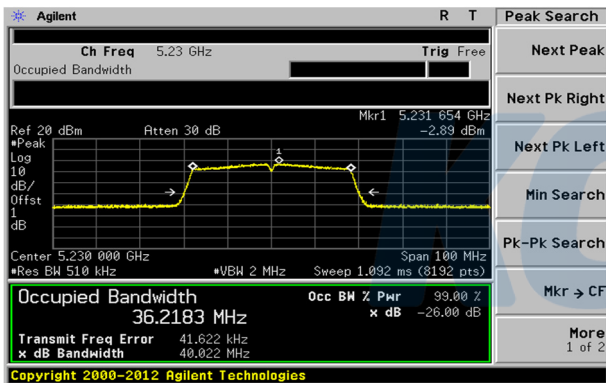

UNII-1 / 802.11n HT40 / High ch.