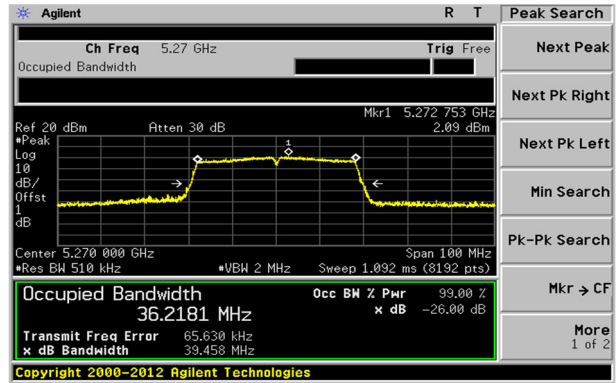

65, Sinwon-ro, Yeongtong-gu,
Suwon-si, Gyeonggi-do, 16677, Korea
TEL: 82-31-285-0894 FAX: 82-505-299-8311
www.kctl.co.kr

Report No.:
KR20-SRF0044

Page (64) of (203)

UNII-1 / 802.11n HT40 / Low ch.

UNII-2A / 802.11n HT40 / Low ch.