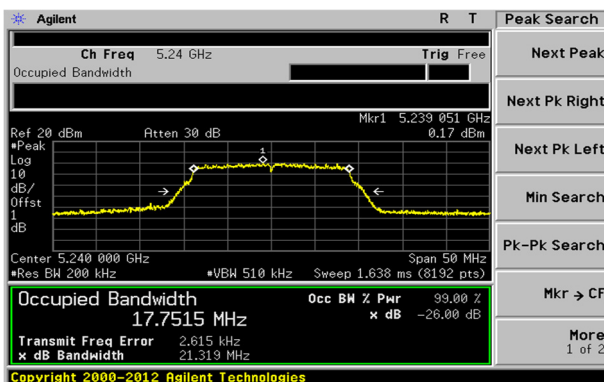

Report No.:
KR20-SRF0044

Page (62) of (203)

UNII-1 / 802.11n HT20 / Low ch.

UNII-2A / 802.11n HT20 / Low ch.

UNII-1 / 802.11n HT20 / Mid ch.

UNII-2A / 802.11n HT20 / Mid ch.

UNII-1 / 802.11n HT20 / High ch.