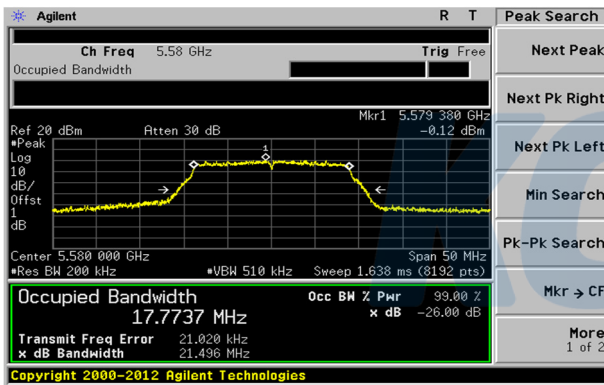

UNII-2C / 802.11n HT20 / Mid ch.