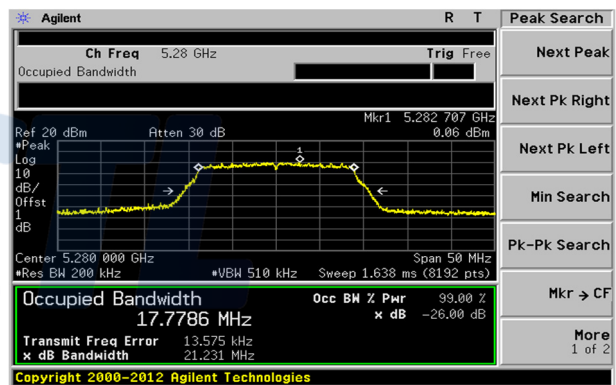

Report No.:
KR20-SRF0044

Page (62) of (203)

UNII-1 / 802.11n HT20 / Low ch.

UNII-2A / 802.11n HT20 / Low ch.

UNII-1 / 802.11n HT20 / Mid ch.

UNII-2A / 802.11n HT20 / Mid ch.

UNII-1 / 802.11n HT20 / High ch.