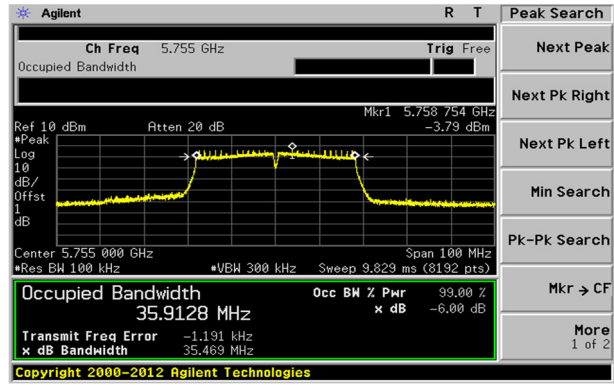

UNII-3 / 802.11n HT40 / Low ch.