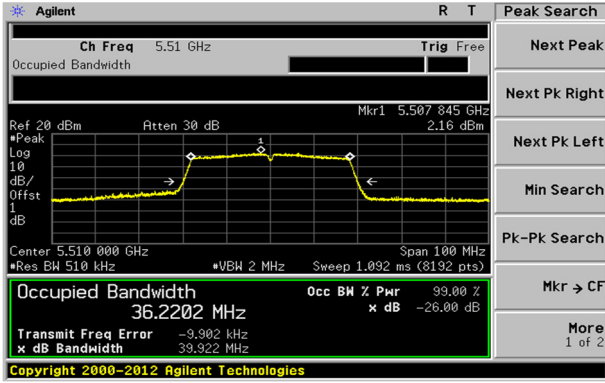

KCTL Inc.

65, Sinwon-ro, Yeongtong-gu,
Suwon-si, Gyeonggi-do, 16677, Korea
TEL: 82-31-285-0894 FAX: 82-505-299-8311
www.kctl.co.kr

Report No.:
KR20-SRF0044

Page (58) of (203)

UNII-2C / 802.11ac VHT40 / Low ch.