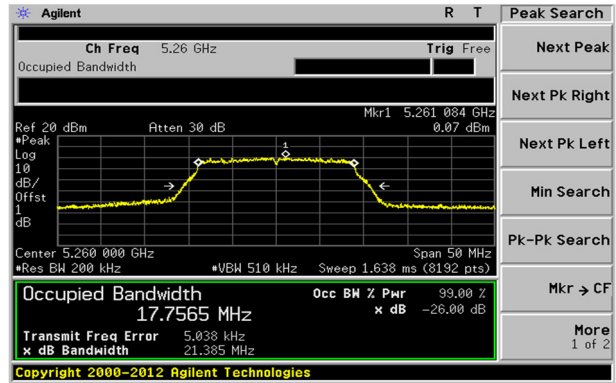

Report No.:
KR20-SRF0044

Page (55) of (203)

UNII-1 / 802.11ac VHT20 / Low ch.

UNII-2A / 802.11ac VHT20 / Low ch.

UNII-1 / 802.11ac VHT20 / Mid ch.

UNII-2A / 802.11ac VHT20 / Mid ch.

UNII-1 / 802.11ac VHT20 / High ch.