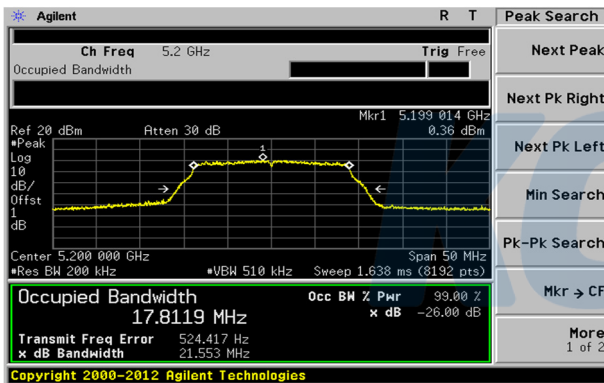

Report No.:
KR20-SRF0044

Page (55) of (203)

UNII-1 / 802.11ac VHT20 / Low ch.

UNII-2A / 802.11ac VHT20 / Low ch.

UNII-1 / 802.11ac VHT20 / Mid ch.

UNII-2A / 802.11ac VHT20 / Mid ch.

UNII-1 / 802.11ac VHT20 / High ch.