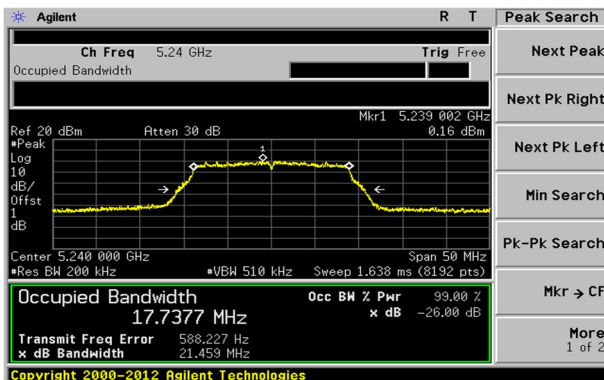

Report No.:
KR20-SRF0044

Page (55) of (203)

UNII-1 / 802.11ac VHT20 / Low ch.

UNII-2A / 802.11ac VHT20 / Low ch.

UNII-1 / 802.11ac VHT20 / Mid ch.

UNII-2A / 802.11ac VHT20 / Mid ch.

UNII-1 / 802.11ac VHT20 / High ch.