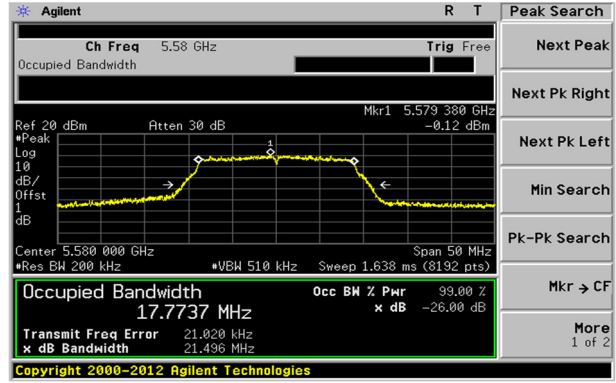

UNII-2C / 802.11n HT20 / Mid ch.