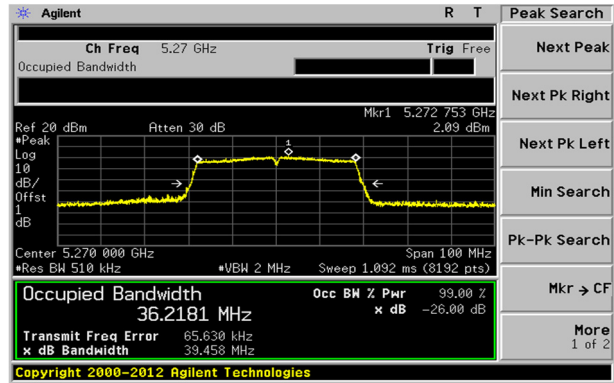

UNII-2A / 802.11n HT40 / Low ch.