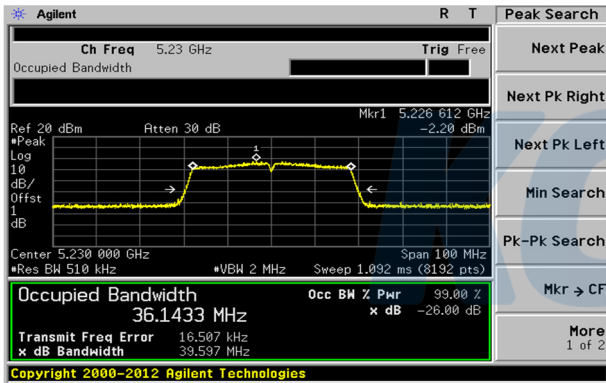

Report No.:
KR20-SRF0044

Page (57) of (203)

UNII-1 / 802.11ac VHT40 / Low ch.

UNII-2A / 802.11ac VHT40 / Low ch.

UNII-1 / 802.11ac VHT40 / High ch.

UNII-2A / 802.11ac VHT40 / High ch.

KCTL Inc.

65, Sinwon-ro, Yeongtong-gu,
Suwon-si, Gyeonggi-do, 16677, Korea
TEL: 82-31-285-0894 FAX: 82-505-299-8311
www.kctl.co.kr