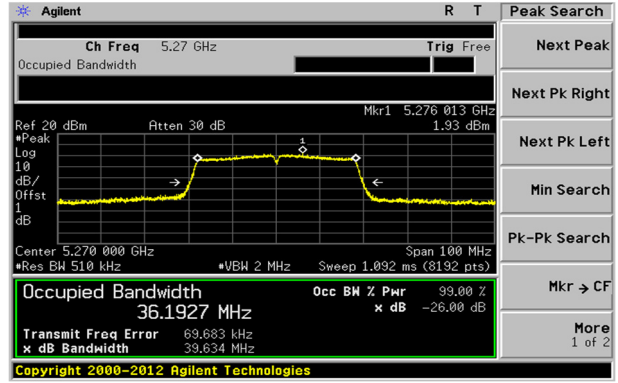

Report No.:
KR20-SRF0044

Page (57) of (203)

UNII-1 / 802.11ac VHT40 / Low ch.

UNII-2A / 802.11ac VHT40 / Low ch.

UNII-1 / 802.11ac VHT40 / High ch.

UNII-2A / 802.11ac VHT40 / High ch.

KCTL Inc.

65, Sinwon-ro, Yeongtong-gu,
Suwon-si, Gyeonggi-do, 16677, Korea
TEL: 82-31-285-0894 FAX: 82-505-299-8311
www.kctl.co.kr