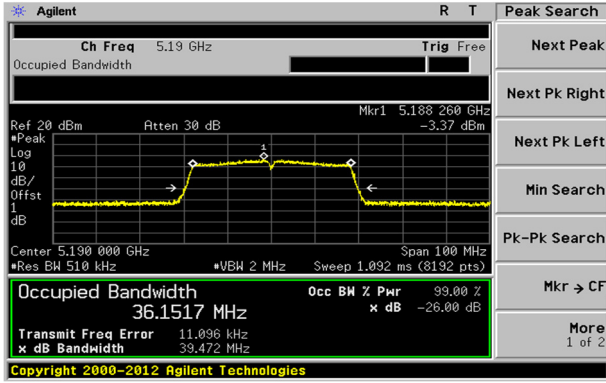

KCTL Inc.

65, Sinwon-ro, Yeongtong-gu,
Suwon-si, Gyeonggi-do, 16677, Korea
TEL: 82-31-285-0894 FAX: 82-505-299-8311
www.kctl.co.kr

Report No.:
KR20-SRF0044

Page (57) of (203)

UNII-1 / 802.11ac VHT40 / Low ch.