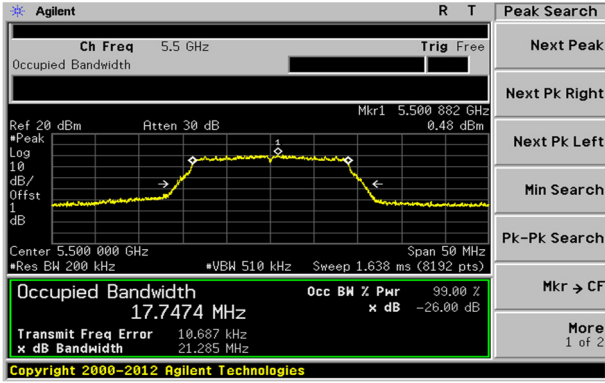

KCTL Inc.

65, Sinwon-ro, Yeongtong-gu,
Suwon-si, Gyeonggi-do, 16677, Korea
TEL: 82-31-285-0894 FAX: 82-505-299-8311
www.kctl.co.kr

Report No.:
KR20-SRF0044

Page (56) of (203)

UNII-2C / 802.11ac VHT20 / Low ch.