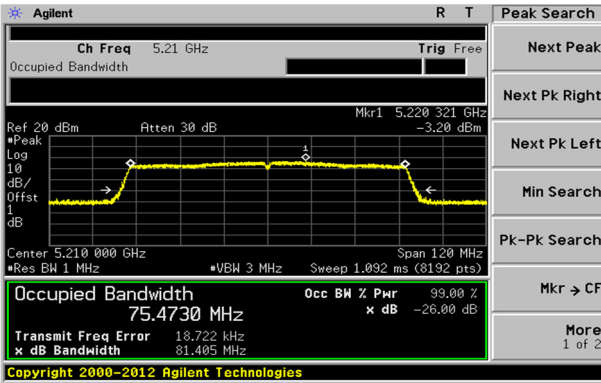

KCTL Inc.

65, Sinwon-ro, Yeongtong-gu,
Suwon-si, Gyeonggi-do, 16677, Korea
TEL: 82-31-285-0894 FAX: 82-505-299-8311
www.kctl.co.kr

Report No.:
KR20-SRF0044

Page (59) of (203)

UNII-1 / 802.11ac VHT80 / Low ch.