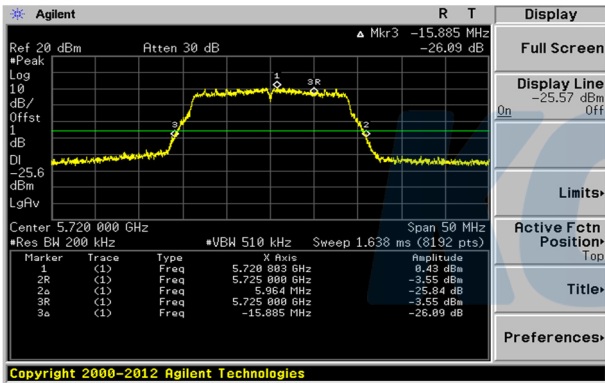

UNII-2C / 802.11ac VHT20 / High ch.