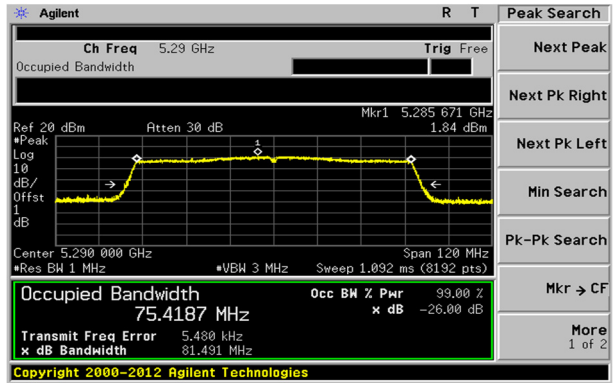

Report No.:
KR20-SRF0044

Page (59) of (203)

UNII-1 / 802.11ac VHT80 / Low ch.

UNII-2A / 802.11ac VHT80 / Low ch.

UNII-2C / 802.11ac VHT80 / Low ch.

UNII-2C / 802.11ac VHT80 / High ch.