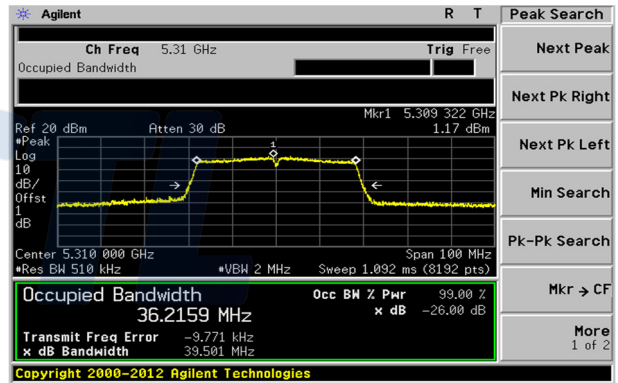

Report No.:
KR20-SRF0044

Page (57) of (203)

UNII-1 / 802.11ac VHT40 / Low ch.

UNII-2A / 802.11ac VHT40 / Low ch.

UNII-1 / 802.11ac VHT40 / High ch.

UNII-2A / 802.11ac VHT40 / High ch.

KCTL Inc.

65, Sinwon-ro, Yeongtong-gu,
Suwon-si, Gyeonggi-do, 16677, Korea
TEL: 82-31-285-0894 FAX: 82-505-299-8311
www.kctl.co.kr