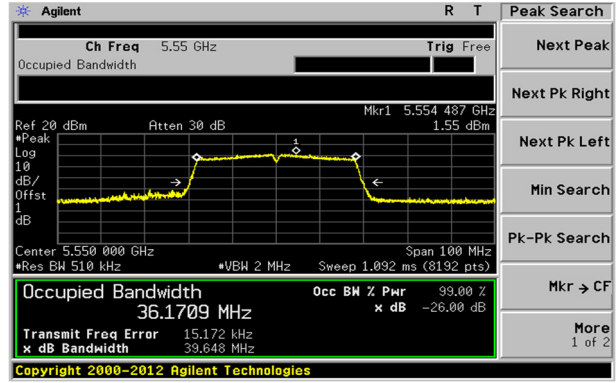

Report No.:
KR20-SRF0044

Page (54) of (203)

UNII-2C / 802.11n HT40 / Low ch.

UNII-2C / 802.11n HT40 / Mid ch.

UNII-2C / 802.11n HT40 / High ch.

Blank

KCTL Inc.

65, Sinwon-ro, Yeongtong-gu,
Suwon-si, Gyeonggi-do, 16677, Korea
TEL: 82-31-285-0894 FAX: 82-505-299-8311
www.kctl.co.kr