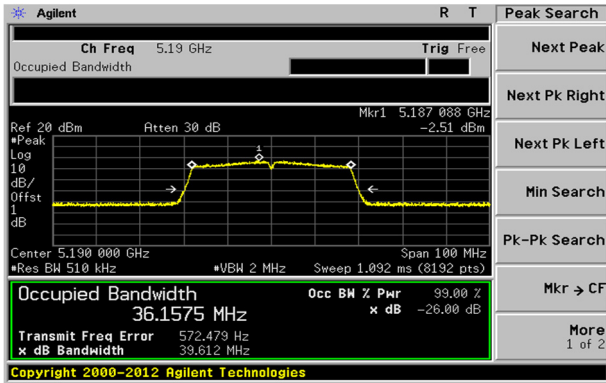

KCTL Inc.

65, Sinwon-ro, Yeongtong-gu,
Suwon-si, Gyeonggi-do, 16677, Korea
TEL: 82-31-285-0894 FAX: 82-505-299-8311
www.kctl.co.kr

Report No.:
KR20-SRF0044

Page (53) of (203)

UNII-1 / 802.11n HT40 / Low ch.