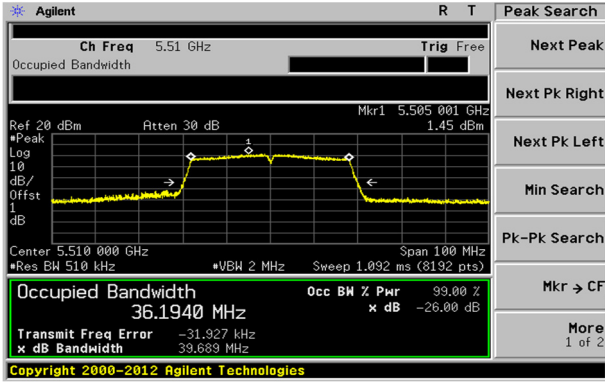

KCTL Inc.

65, Sinwon-ro, Yeongtong-gu,
Suwon-si, Gyeonggi-do, 16677, Korea
TEL: 82-31-285-0894 FAX: 82-505-299-8311
www.kctl.co.kr

Report No.:
KR20-SRF0044

Page (54) of (203)

UNII-2C / 802.11n HT40 / Low ch.