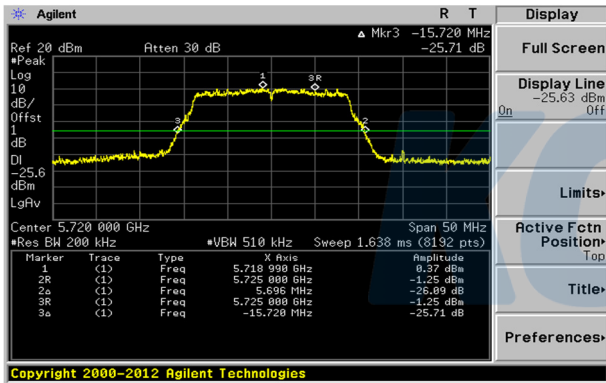

KCTL Inc.

65, Sinwon-ro, Yeongtong-gu,
Suwon-si, Gyeonggi-do, 16677, Korea
TEL: 82-31-285-0894 FAX: 82-505-299-8311
www.kctl.co.kr

Report No.:
KR20-SRF0044

Page (52) of (203)

UNII-2C / 802.11n HT20 / Low ch.

UNII-2C / 802.11n HT20 / Mid ch.

UNII-2C / 802.11n HT20 / High ch.

Blank

KCTL Inc.

65, Sinwon-ro, Yeongtong-gu,
Suwon-si, Gyeonggi-do, 16677, Korea
TEL: 82-31-285-0894 FAX: 82-505-299-8311
www.kctl.co.kr

Report No.:
KR20-SRF0044