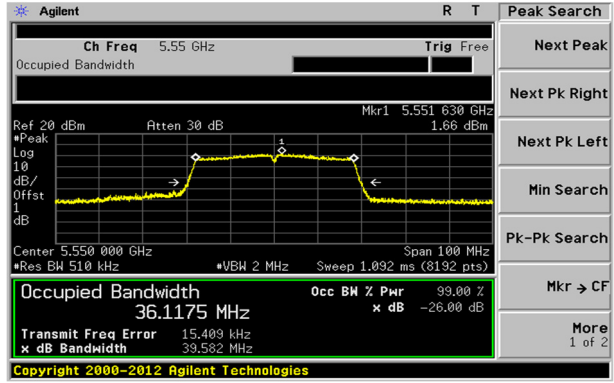

Report No.:
KR20-SRF0044

Page (58) of (203)

UNII-2C / 802.11ac VHT40 / Low ch.

UNII-2C / 802.11ac VHT40 / Mid ch.

UNII-2C / 802.11ac VHT40 / High ch.

Blank

KCTL Inc.

65, Sinwon-ro, Yeongtong-gu,
Suwon-si, Gyeonggi-do, 16677, Korea
TEL: 82-31-285-0894 FAX: 82-505-299-8311
www.kctl.co.kr