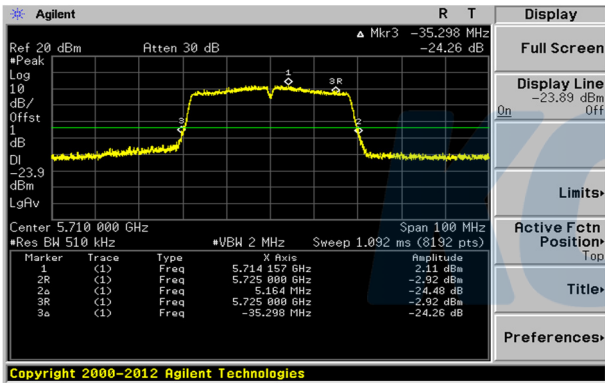

Report No.:
KR20-SRF0044

Page (58) of (203)

UNII-2C / 802.11ac VHT40 / Low ch.

UNII-2C / 802.11ac VHT40 / Mid ch.

UNII-2C / 802.11ac VHT40 / High ch.

Blank

KCTL Inc.

65, Sinwon-ro, Yeongtong-gu,
Suwon-si, Gyeonggi-do, 16677, Korea
TEL: 82-31-285-0894 FAX: 82-505-299-8311
www.kctl.co.kr