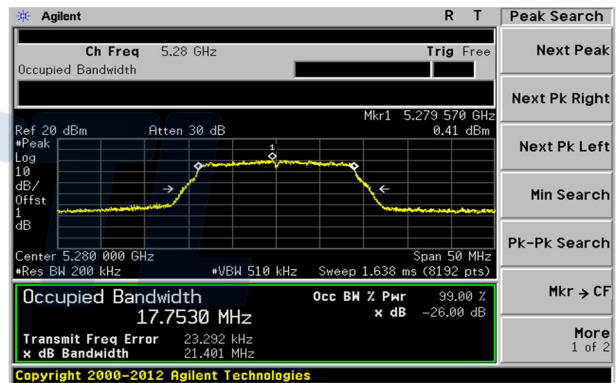

Report No.:
KR20-SRF0044

Page (55) of (203)

UNII-1 / 802.11ac VHT20 / Low ch.

UNII-2A / 802.11ac VHT20 / Low ch.

UNII-1 / 802.11ac VHT20 / Mid ch.

UNII-2A / 802.11ac VHT20 / Mid ch.

UNII-1 / 802.11ac VHT20 / High ch.