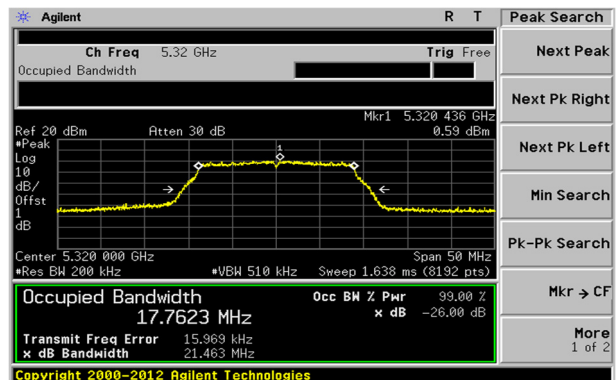

UNII-2A / 802.11ac VHT20 / High ch.