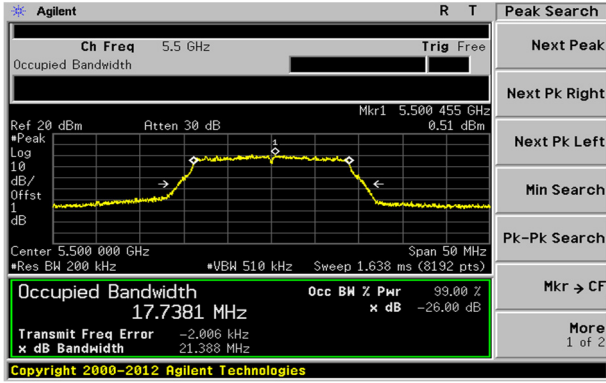

KCTL Inc.

65, Sinwon-ro, Yeongtong-gu,
Suwon-si, Gyeonggi-do, 16677, Korea
TEL: 82-31-285-0894 FAX: 82-505-299-8311
www.kctl.co.kr

Report No.:
KR20-SRF0044

Page (52) of (203)

UNII-2C / 802.11n HT20 / Low ch.