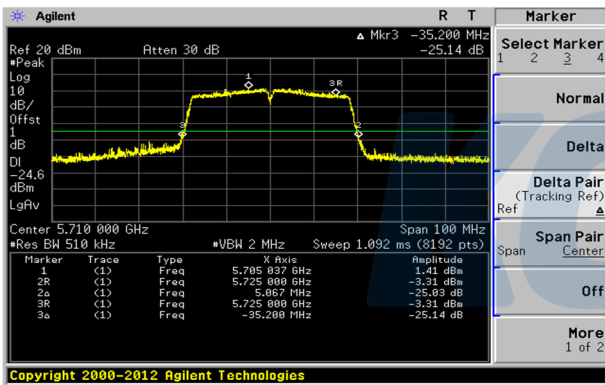

Report No.:
KR20-SRF0044

Page (54) of (203)

UNII-2C / 802.11n HT40 / Low ch.

UNII-2C / 802.11n HT40 / Mid ch.

UNII-2C / 802.11n HT40 / High ch.

Blank

KCTL Inc.

65, Sinwon-ro, Yeongtong-gu,
Suwon-si, Gyeonggi-do, 16677, Korea
TEL: 82-31-285-0894 FAX: 82-505-299-8311
www.kctl.co.kr

Report No.:
KR20-SRF0044

Page (55) of (203)

UNII-1 / 802.11ac VHT20 / Low ch.

UNII-2A / 802.11ac VHT20 / Low ch.

UNII-1 / 802.11ac VHT20 / Mid ch.

UNII-2A / 802.11ac VHT20 / Mid ch.

UNII-1 / 802.11ac VHT20 / High ch.