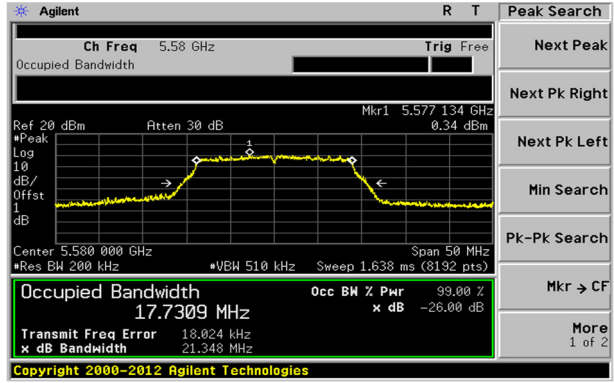

UNII-2C / 802.11ac VHT20 / Mid ch.