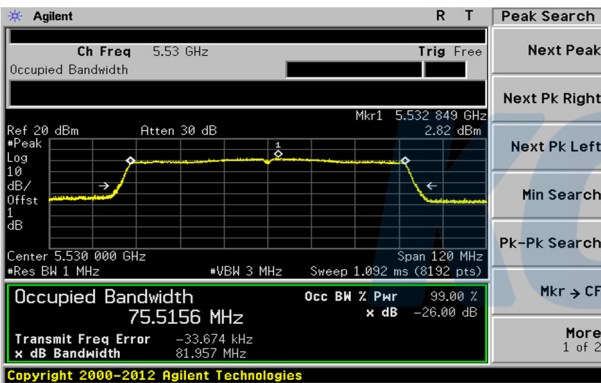

Report No.:
KR20-SRF0044

Page (59) of (203)

UNII-1 / 802.11ac VHT80 / Low ch.

UNII-2A / 802.11ac VHT80 / Low ch.

UNII-2C / 802.11ac VHT80 / Low ch.

UNII-2C / 802.11ac VHT80 / High ch.