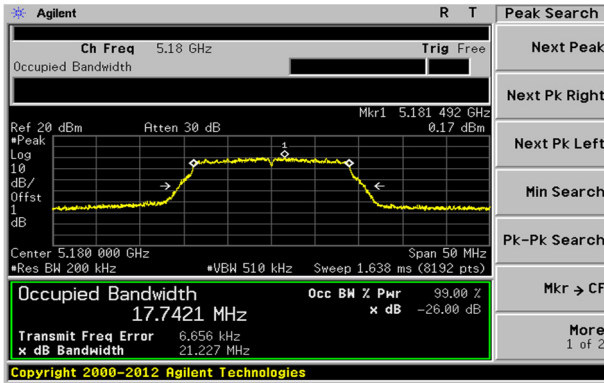

Report No.:
KR20-SRF0044

Page (54) of (203)

UNII-2C / 802.11n HT40 / Low ch.

UNII-2C / 802.11n HT40 / Mid ch.

UNII-2C / 802.11n HT40 / High ch.

Blank

KCTL Inc.

65, Sinwon-ro, Yeongtong-gu,
Suwon-si, Gyeonggi-do, 16677, Korea
TEL: 82-31-285-0894 FAX: 82-505-299-8311
www.kctl.co.kr

Report No.:
KR20-SRF0044

Page (55) of (203)

UNII-1 / 802.11ac VHT20 / Low ch.

UNII-2A / 802.11ac VHT20 / Low ch.

UNII-1 / 802.11ac VHT20 / Mid ch.

UNII-2A / 802.11ac VHT20 / Mid ch.

UNII-1 / 802.11ac VHT20 / High ch.