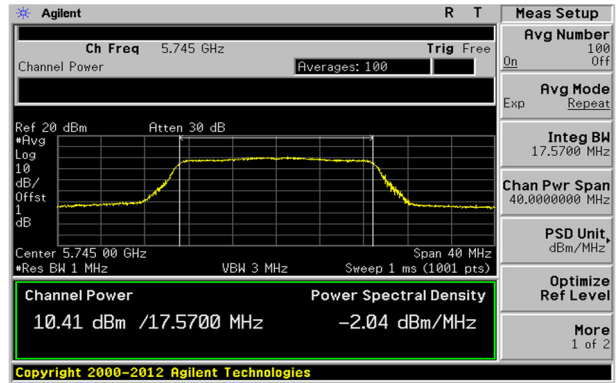

Report No.:
KR20-SRF0044

Page (42) of (203)

UNII-2C / 802.11ac VHT20 / Low ch.

UNII-3 / 802.11ac VHT20 / Low ch.

UNII-2C / 802.11ac VHT20 / Mid ch.

UNII-3 / 802.11ac VHT20 / Mid ch.

UNII-2C / 802.11ac VHT20 / High ch.