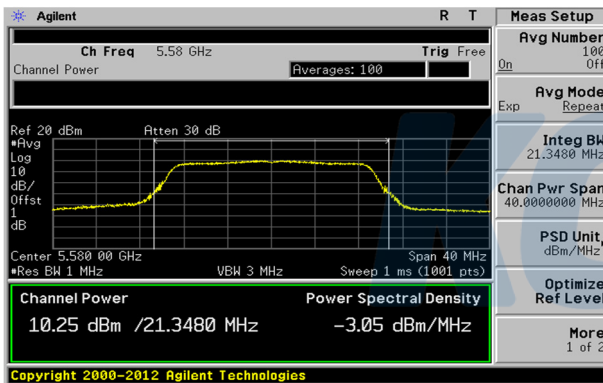

Report No.:
KR20-SRF0044

Page (42) of (203)

UNII-2C / 802.11ac VHT20 / Low ch.

UNII-3 / 802.11ac VHT20 / Low ch.

UNII-2C / 802.11ac VHT20 / Mid ch.

UNII-3 / 802.11ac VHT20 / Mid ch.

UNII-2C / 802.11ac VHT20 / High ch.

UNII-3 / 802.11ac VHT20 / High ch.