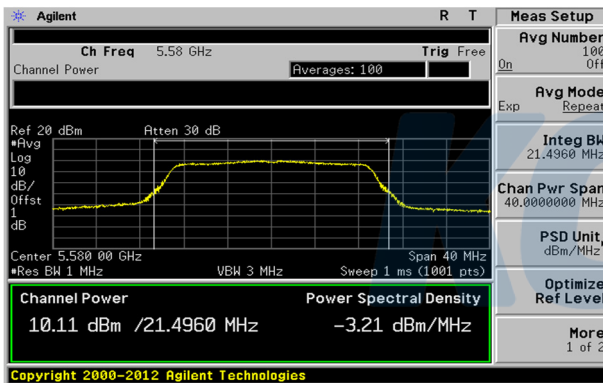

Report No.:
KR20-SRF0044

Page (38) of (203)

UNII-2C / 802.11n HT20 / Low ch.

UNII-3 / 802.11n HT20 / Low ch.

UNII-2C / 802.11n HT20 / Mid ch.

UNII-3 / 802.11n HT20 / Mid ch.

UNII-2C / 802.11n HT20 / High ch.