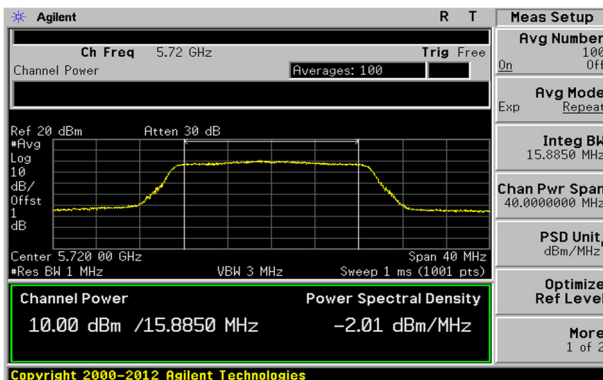

Report No.:
KR20-SRF0044

Page (42) of (203)

UNII-2C / 802.11ac VHT20 / Low ch.

UNII-3 / 802.11ac VHT20 / Low ch.

UNII-2C / 802.11ac VHT20 / Mid ch.

UNII-3 / 802.11ac VHT20 / Mid ch.

UNII-2C / 802.11ac VHT20 / High ch.

UNII-3 / 802.11ac VHT20 / High ch.