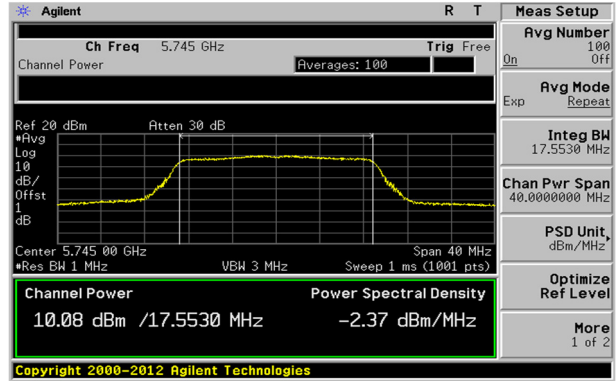

Report No.:
KR20-SRF0044

Page (38) of (203)

UNII-2C / 802.11n HT20 / Low ch.

UNII-3 / 802.11n HT20 / Low ch.

UNII-2C / 802.11n HT20 / Mid ch.

UNII-3 / 802.11n HT20 / Mid ch.

UNII-2C / 802.11n HT20 / High ch.