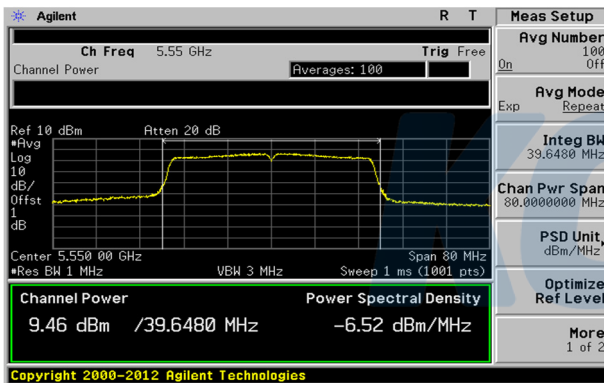

Report No.:
KR20-SRF0044

Page (40) of (203)

UNII-2C / 802.11n HT40 / Low ch.

UNII-3 / 802.11n HT40 / Low ch.

UNII-2C / 802.11n HT40 / Mid ch.

UNII-3 / 802.11n HT40 / High ch.

UNII-2C / 802.11n HT40 / High ch.