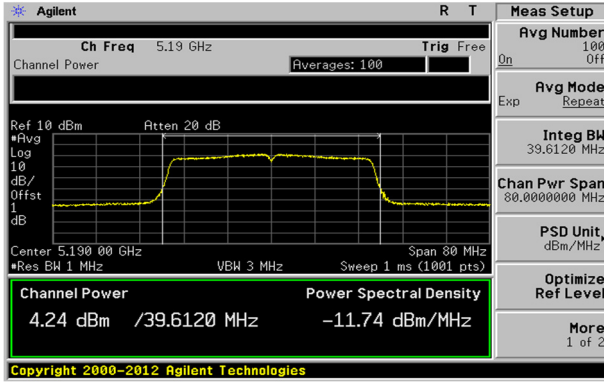

KCTL Inc.

65, Sinwon-ro, Yeongtong-gu,
Suwon-si, Gyeonggi-do, 16677, Korea
TEL: 82-31-285-0894 FAX: 82-505-299-8311
www.kctl.co.kr

Report No.:
KR20-SRF0044

Page (39) of (203)

UNII-1 / 802.11n HT40 / Low ch.