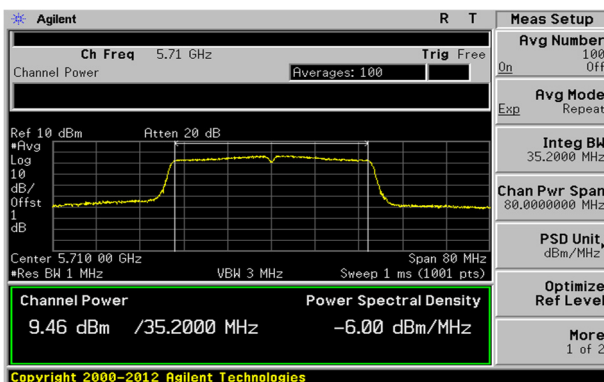

Report No.:
KR20-SRF0044

Page (40) of (203)

UNII-2C / 802.11n HT40 / Low ch.

UNII-3 / 802.11n HT40 / Low ch.

UNII-2C / 802.11n HT40 / Mid ch.

UNII-3 / 802.11n HT40 / High ch.

UNII-2C / 802.11n HT40 / High ch.