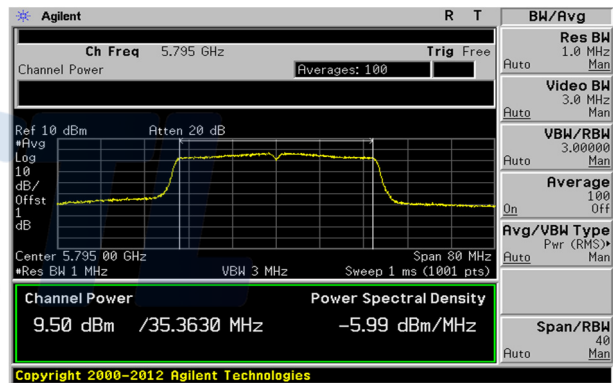

Report No.:
KR20-SRF0044

Page (40) of (203)

UNII-2C / 802.11n HT40 / Low ch.

UNII-3 / 802.11n HT40 / Low ch.

UNII-2C / 802.11n HT40 / Mid ch.

UNII-3 / 802.11n HT40 / High ch.

UNII-2C / 802.11n HT40 / High ch.