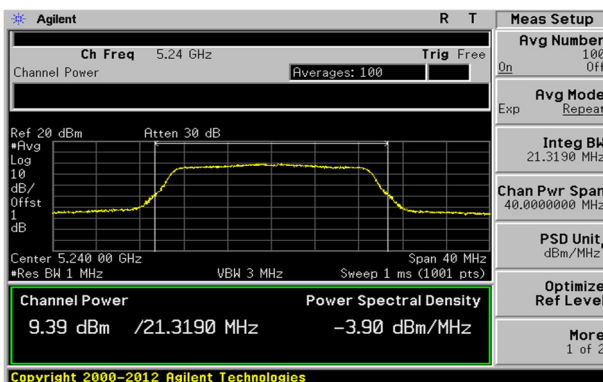

UNII-2A / 802.11n HT20 / Low ch.

UNII-1 / 802.11n HT20 / Mid ch.

UNII-2A / 802.11n HT20 / Mid ch.

UNII-1 / 802.11n HT20 / High ch.

UNII-2A / 802.11n HT20 / High ch.

KCTL Inc.

65, Sinwon-ro, Yeongtong-gu,
Suwon-si, Gyeonggi-do, 16677, Korea
TEL: 82-31-285-0894 FAX: 82-505-299-8311
www.kctl.co.kr

Report No.:
KR20-SRF0044

Page (38) of (203)

UNII-2C / 802.11n HT20 / Low ch.

UNII-3 / 802.11n HT20 / Low ch.

UNII-2C / 802.11n HT20 / Mid ch.

UNII-3 / 802.11n HT20 / Mid ch.

UNII-2C / 802.11n HT20 / High ch.