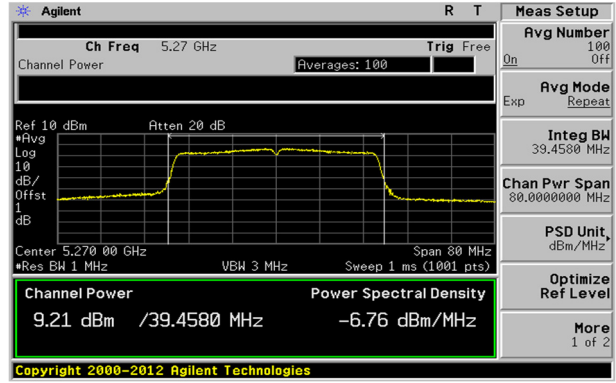

UNII-2A / 802.11n HT40 / Low ch.