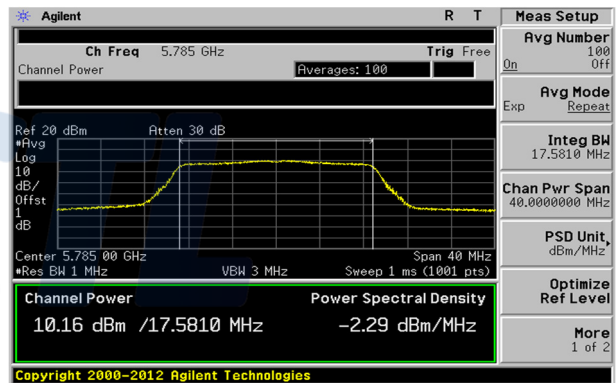

Report No.:
KR20-SRF0044

Page (38) of (203)

UNII-2C / 802.11n HT20 / Low ch.

UNII-3 / 802.11n HT20 / Low ch.

UNII-2C / 802.11n HT20 / Mid ch.

UNII-3 / 802.11n HT20 / Mid ch.

UNII-2C / 802.11n HT20 / High ch.