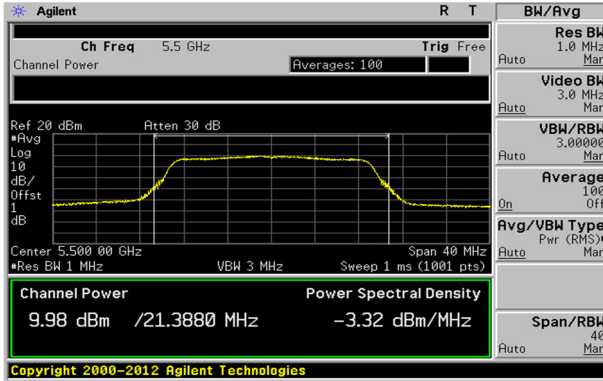

KCTL Inc.

65, Sinwon-ro, Yeongtong-gu,
Suwon-si, Gyeonggi-do, 16677, Korea
TEL: 82-31-285-0894 FAX: 82-505-299-8311
www.kctl.co.kr

Report No.:
KR20-SRF0044

Page (38) of (203)

UNII-2C / 802.11n HT20 / Low ch.