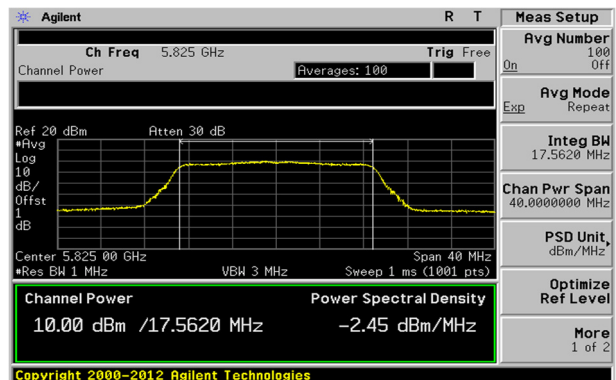

UNII-3 / 802.11n HT20 / High ch.