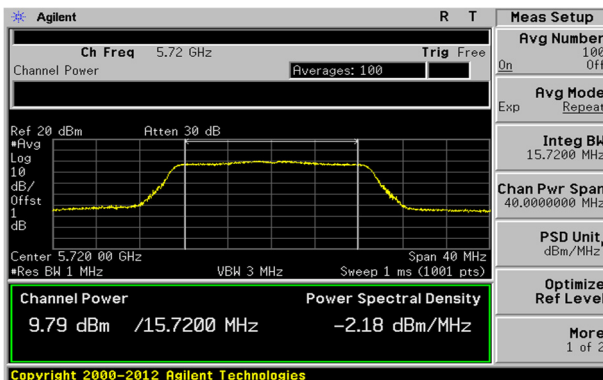

Report No.:
KR20-SRF0044

Page (38) of (203)

UNII-2C / 802.11n HT20 / Low ch.

UNII-3 / 802.11n HT20 / Low ch.

UNII-2C / 802.11n HT20 / Mid ch.

UNII-3 / 802.11n HT20 / Mid ch.

UNII-2C / 802.11n HT20 / High ch.