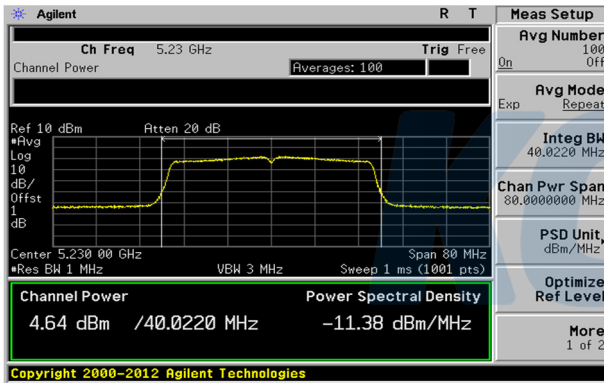

UNII-1 / 802.11n HT40 / High ch.