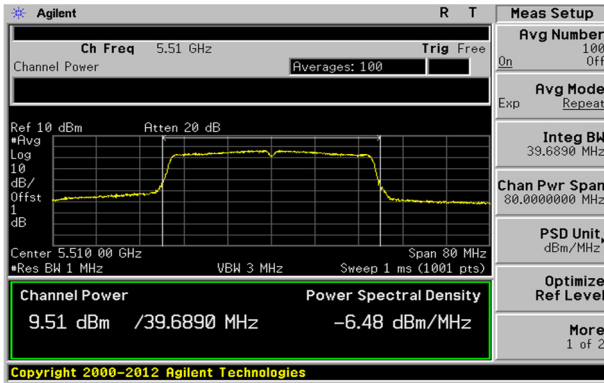

KCTL Inc.

65, Sinwon-ro, Yeongtong-gu,
Suwon-si, Gyeonggi-do, 16677, Korea
TEL: 82-31-285-0894 FAX: 82-505-299-8311
www.kctl.co.kr

Report No.:
KR20-SRF0044

Page (40) of (203)

UNII-2C / 802.11n HT40 / Low ch.