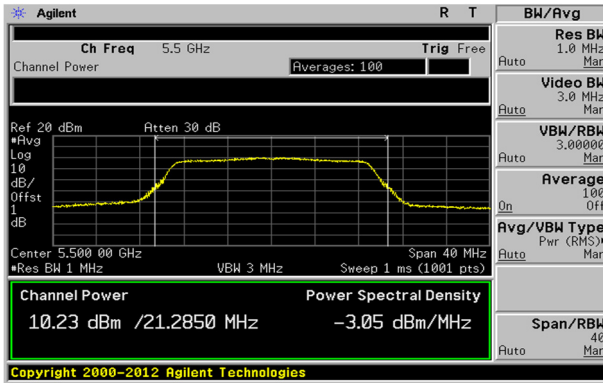

KCTL Inc.

65, Sinwon-ro, Yeongtong-gu,
Suwon-si, Gyeonggi-do, 16677, Korea
TEL: 82-31-285-0894 FAX: 82-505-299-8311
www.kctl.co.kr

Report No.:
KR20-SRF0044

Page (42) of (203)

UNII-2C / 802.11ac VHT20 / Low ch.