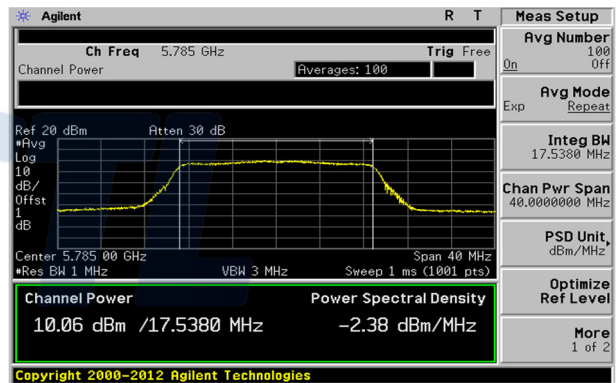

Report No.:
KR20-SRF0044

Page (42) of (203)

UNII-2C / 802.11ac VHT20 / Low ch.

UNII-3 / 802.11ac VHT20 / Low ch.

UNII-2C / 802.11ac VHT20 / Mid ch.

UNII-3 / 802.11ac VHT20 / Mid ch.

UNII-2C / 802.11ac VHT20 / High ch.