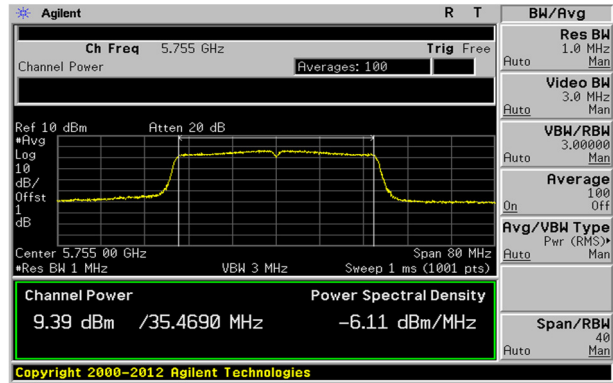

Report No.:
KR20-SRF0044

Page (40) of (203)

UNII-2C / 802.11n HT40 / Low ch.

UNII-3 / 802.11n HT40 / Low ch.

UNII-2C / 802.11n HT40 / Mid ch.

UNII-3 / 802.11n HT40 / High ch.

UNII-2C / 802.11n HT40 / High ch.