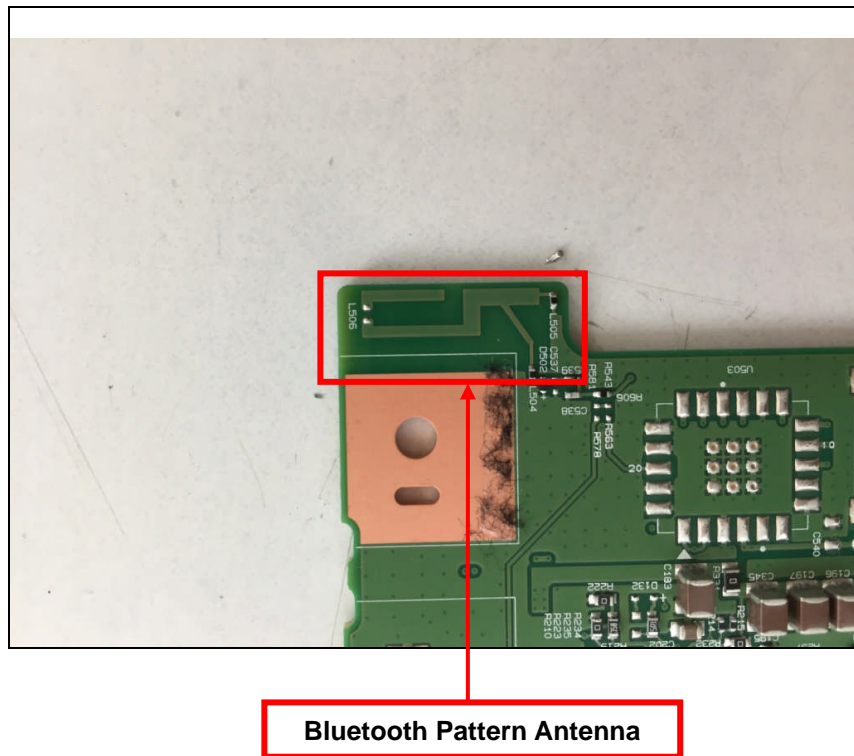

SGS

Internal photos of EUT

Internal view of EUT

Top view of Main PCB

Bottom view of Main PCB

Top view of LCD PCB

Bottom view of LCD PCB

Top view of Sub PCB1

Bottom view of Sub PCB1

Top view of Sub PCB2

Bottom view of Sub PCB2

View of Bluetooth, Wi-Fi combo module

View of Bluetooth antenna

View of Wi-Fi antenna

Approved the module with the shielding cover