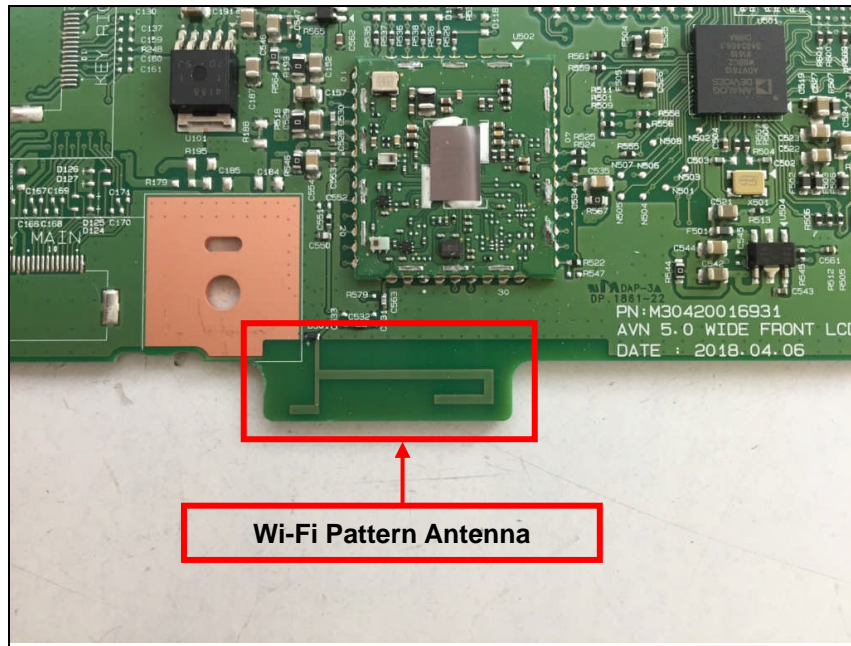

SGS

Internal photos of EUT

Internal view of EUT

Top view of Main PCB

Bottom view of Main PCB

Top view of LCD PCB

Bottom view of LCD PCB

Top view of Sub PCB1

Bottom view of Sub PCB1

Top view of Sub PCB2

Bottom view of Sub PCB2

View of Bluetooth, Wi-Fi combo module

View of Bluetooth antenna

View of Wi-Fi antenna

Approved the module with the shielding cover