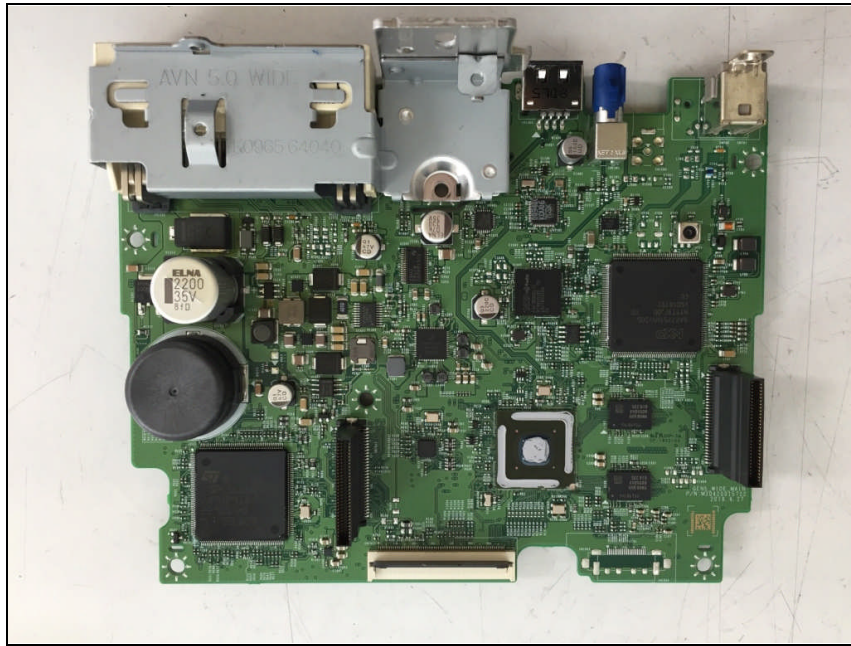

SGS

Internal photos of EUT

Internal view of EUT

Top view of Main PCB

Bottom view of Main PCB

Top view of LCD PCB

Bottom view of LCD PCB

Top view of Sub PCB1

Bottom view of Sub PCB1

Top view of Sub PCB2

Bottom view of Sub PCB2

View of Bluetooth, Wi-Fi combo module

View of Bluetooth antenna

View of Wi-Fi antenna

Approved the module with the shielding cover