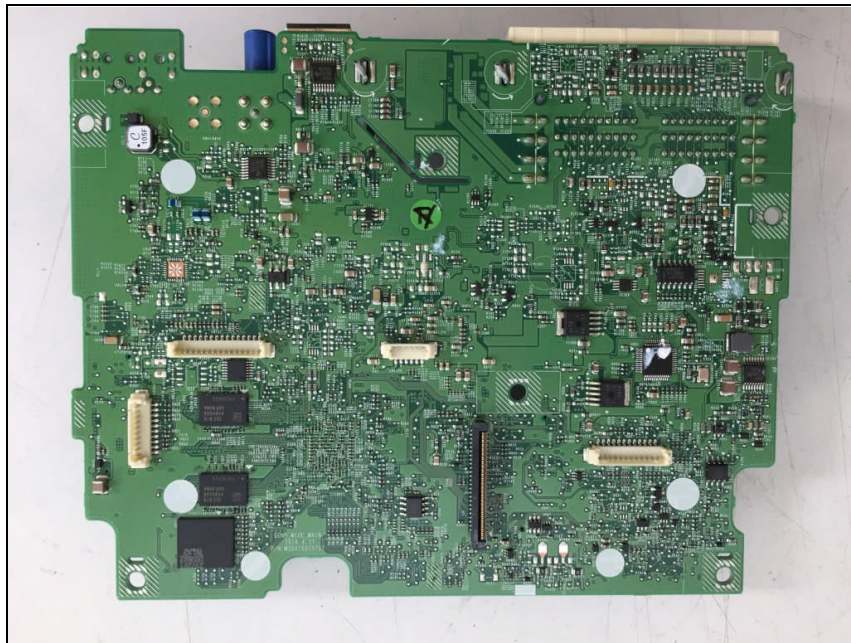

SGS

Internal photos of EUT

Internal view of EUT

Top view of Main PCB

Bottom view of Main PCB

Top view of LCD PCB

Bottom view of LCD PCB

Top view of Sub PCB1

Bottom view of Sub PCB1

Top view of Sub PCB2

Bottom view of Sub PCB2

View of Bluetooth, Wi-Fi combo module

View of Bluetooth antenna

View of Wi-Fi antenna

Approved the module with the shielding cover