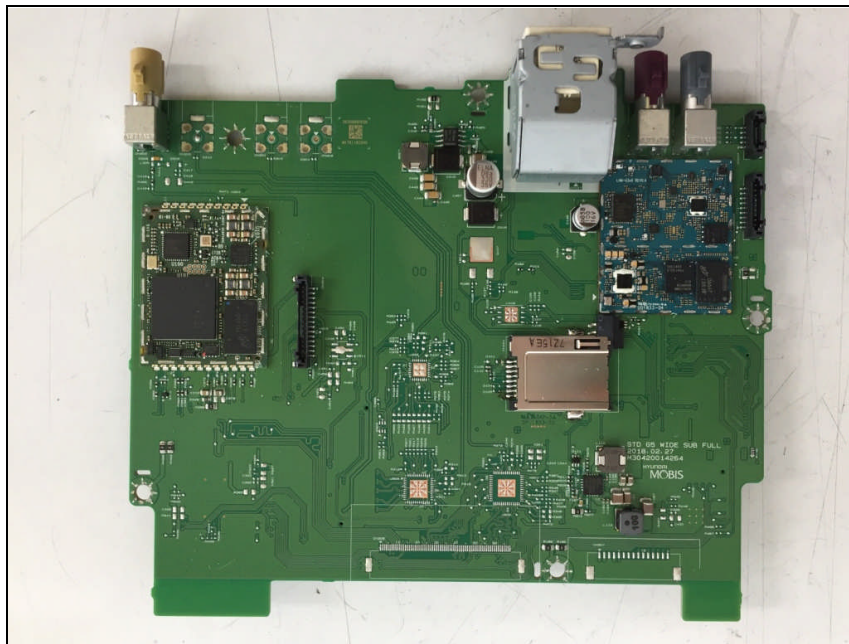

SGS

Internal photos of EUT

Internal view of EUT

Top view of Main PCB

Bottom view of Main PCB

Top view of LCD PCB

Bottom view of LCD PCB

Top view of Sub PCB1

Bottom view of Sub PCB1

Top view of Sub PCB2

Bottom view of Sub PCB2

View of Bluetooth, Wi-Fi combo module

View of Bluetooth antenna

View of Wi-Fi antenna

Approved the module with the shielding cover