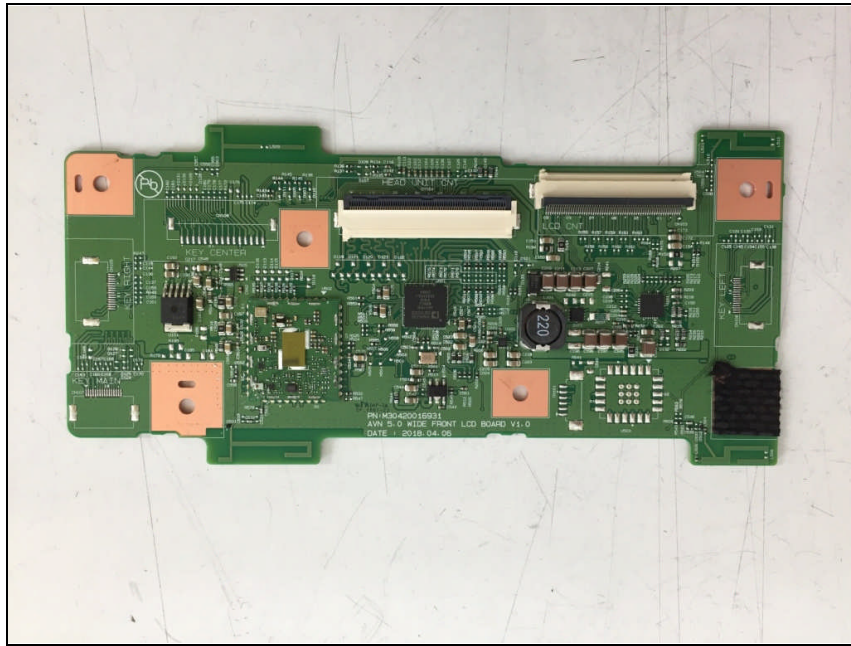

SGS

Internal photos of EUT

Internal view of EUT

Top view of Main PCB

Bottom view of Main PCB

Top view of LCD PCB

Bottom view of LCD PCB

Top view of Sub PCB1

Bottom view of Sub PCB1

Top view of Sub PCB2

Bottom view of Sub PCB2

View of Bluetooth, Wi-Fi combo module

View of Bluetooth antenna

View of Wi-Fi antenna

Approved the module with the shielding cover