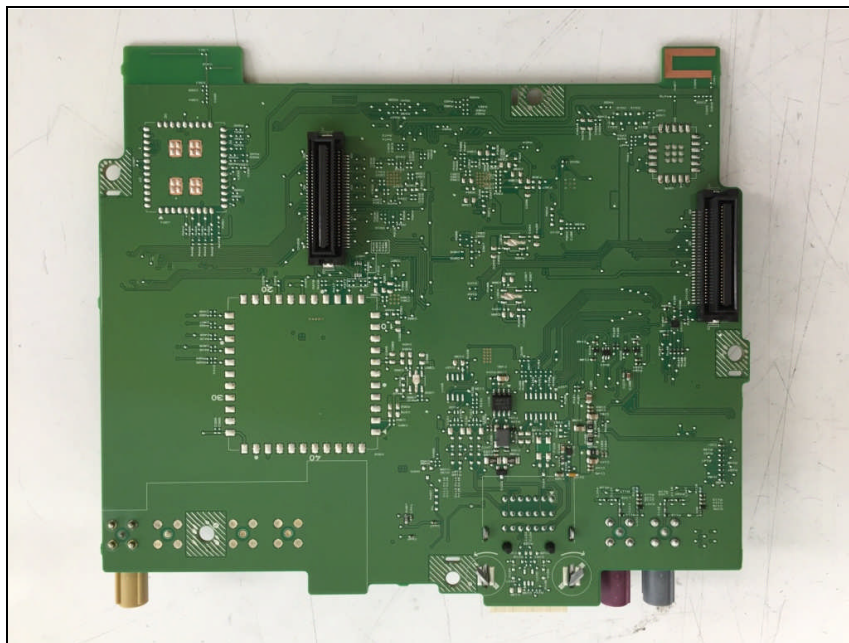

SGS

Internal photos of EUT

Internal view of EUT

Top view of Main PCB

Bottom view of Main PCB

Top view of LCD PCB

Bottom view of LCD PCB

Top view of Sub PCB1

Bottom view of Sub PCB1

Top view of Sub PCB2

Bottom view of Sub PCB2

View of Bluetooth, Wi-Fi combo module

View of Bluetooth antenna

View of Wi-Fi antenna

Approved the module with the shielding cover