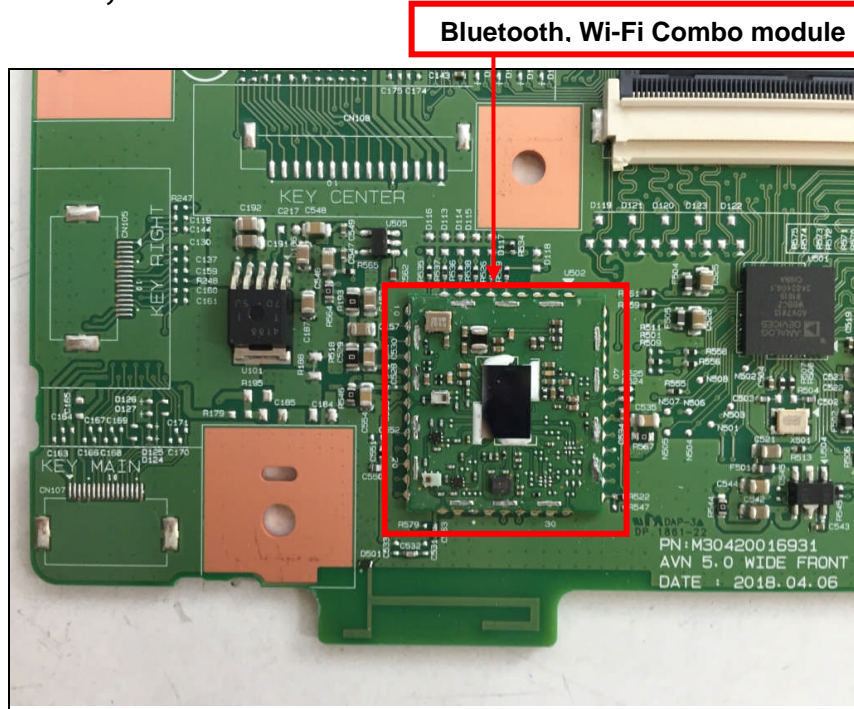

SGS

Internal photos of EUT

Internal view of EUT

Top view of Main PCB

Bottom view of Main PCB

Top view of LCD PCB

Bottom view of LCD PCB

Top view of Sub PCB1

Bottom view of Sub PCB1

Top view of Sub PCB2

Bottom view of Sub PCB2

View of Bluetooth, Wi-Fi combo module

View of Bluetooth antenna

View of Wi-Fi antenna

Approved the module with the shielding cover