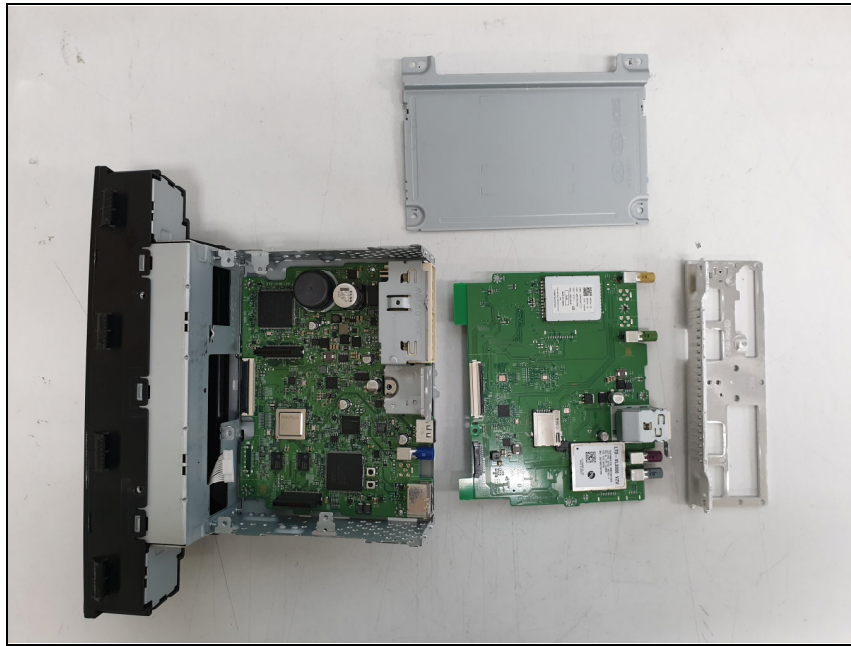

SGS

Internal photos of EUT

Internal view of EUT

Top view of Main PCB

Bottom view of Main PCB

Top view of Sub PCB1

Bottom view of Sub PCB1

Top view of Sub PCB2

Bottom view of Sub PCB2

View of Wi-Fi antenna

Approved the module with the shielding cover