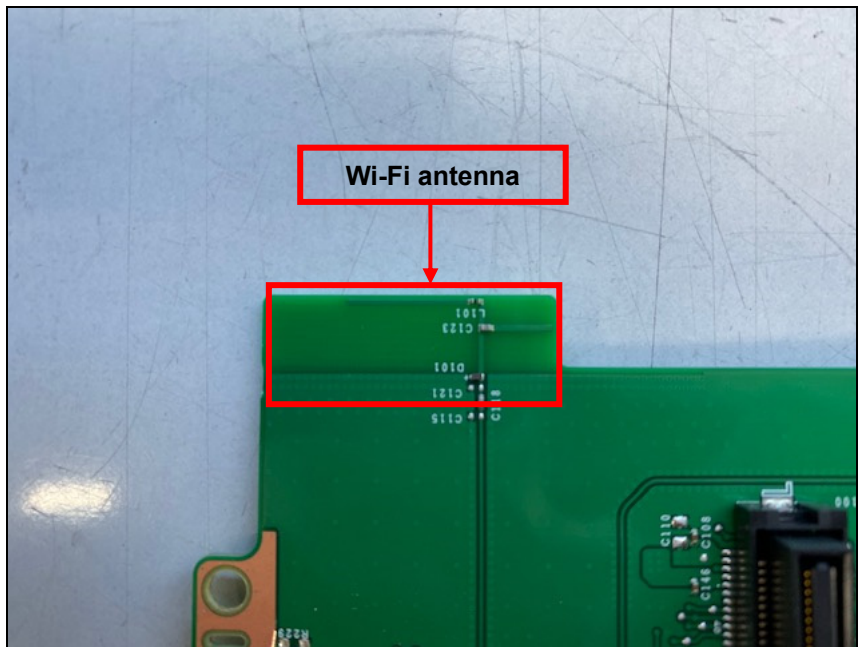

SGS

Internal photo of EUT

Internal view of EUT

Top view of Main PCB

Bottom view of Main PCB

Top view of Sub1

Bottom view of Sub1

Top view of Sub PCB2

Bottom view of Sub PCB2

Top view of Sub PCB3

Bottom view of Sub PCB3

View of Bluetooth, Wi-Fi Combo module with the shielding cover

View of Bluetooth, Wi-Fi Combo module without the shielding cover

View of Bluetooth antenna

View of Wi-Fi antenna

Approved the module with the shielding cover

View of WWAN antenna