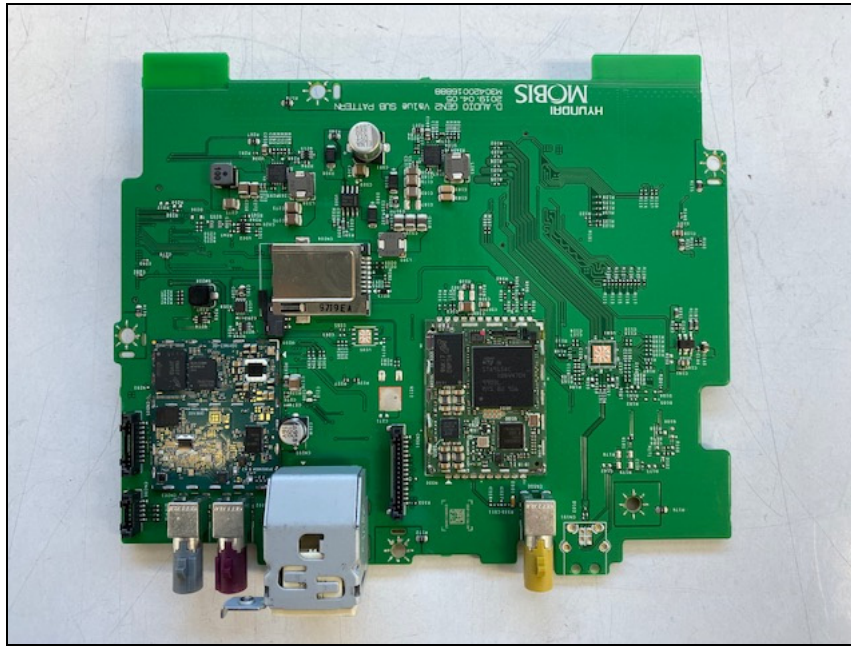

SGS

Internal photo of EUT

Internal view of EUT

Top view of Main PCB

Bottom view of Main PCB

Top view of Sub1

Bottom view of Sub1

Top view of Sub PCB2

Bottom view of Sub PCB2

Top view of Sub PCB3

Bottom view of Sub PCB3

View of Bluetooth, Wi-Fi Combo module with the shielding cover

View of Bluetooth, Wi-Fi Combo module without the shielding cover

View of Bluetooth antenna