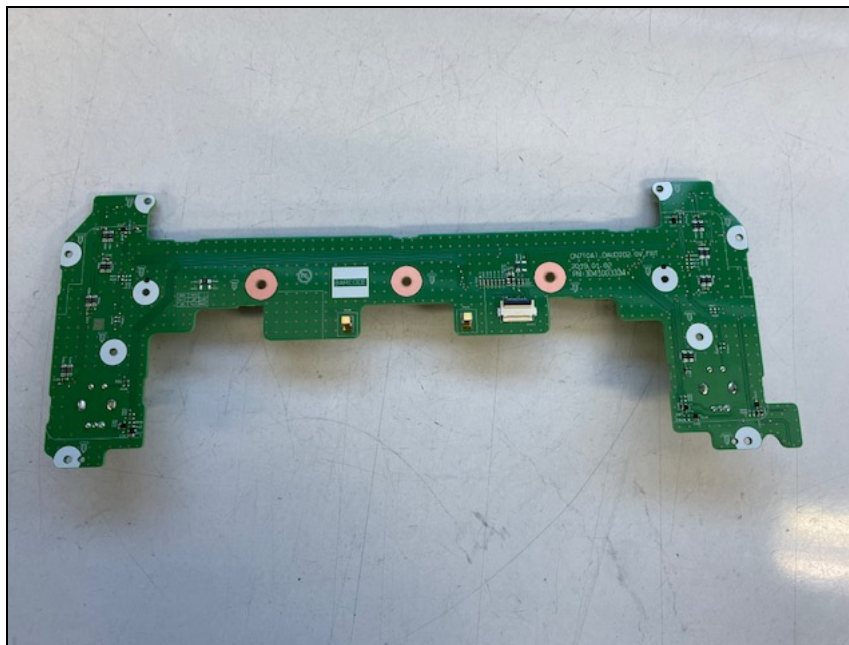

SGS

Internal photo of EUT

Internal view of EUT

Top view of Main PCB

Bottom view of Main PCB

Top view of Sub1

Bottom view of Sub1

Top view of Sub PCB2

Bottom view of Sub PCB2

Top view of Sub PCB3

Bottom view of Sub PCB3

View of Bluetooth, Wi-Fi Combo module with the shielding cover

View of Bluetooth, Wi-Fi Combo module without the shielding cover

View of Bluetooth antenna

View of Wi-Fi antenna

Approved the module with the shielding cover

View of WWAN antenna