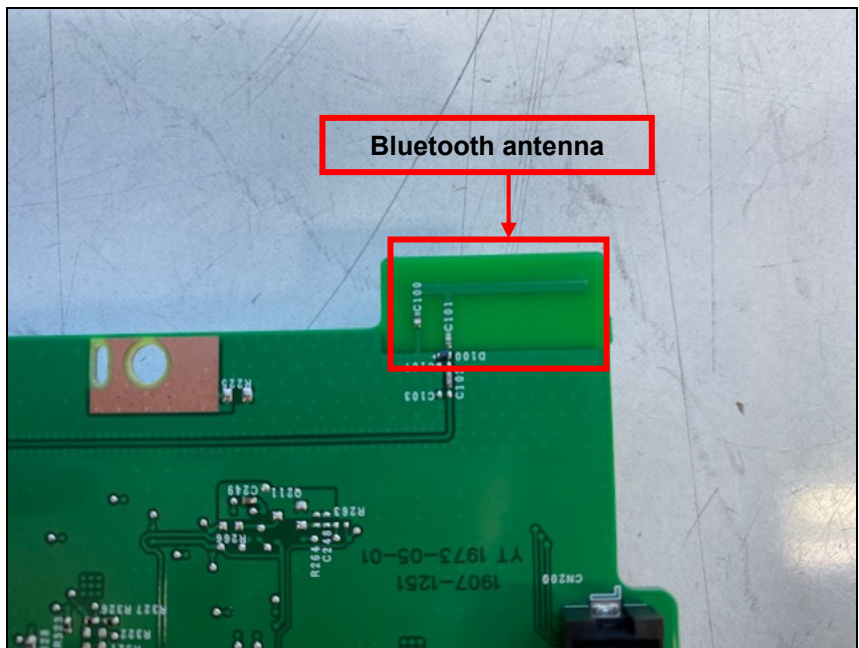

SGS

Internal photo of EUT

Internal view of EUT

Top view of Main PCB

Bottom view of Main PCB

Top view of Sub1

Bottom view of Sub1

Top view of Sub PCB2

Bottom view of Sub PCB2

Top view of Sub PCB3

Bottom view of Sub PCB3

View of Bluetooth, Wi-Fi Combo module with the shielding cover

View of Bluetooth, Wi-Fi Combo module without the shielding cover

View of Bluetooth antenna

View of Wi-Fi antenna

Approved the module with the shielding cover

View of WWAN antenna