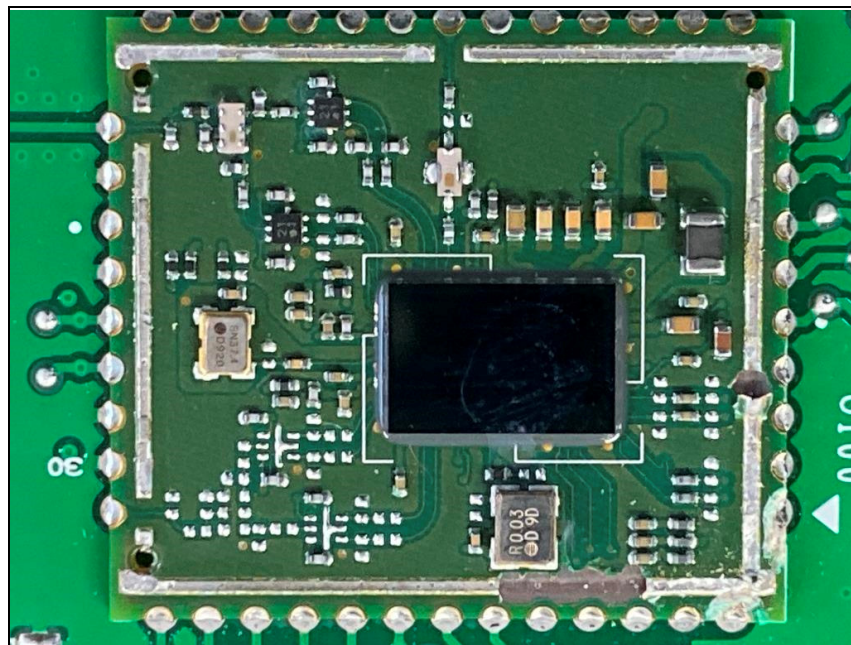

SGS

Internal photo of EUT

Internal view of EUT

Top view of Main PCB

Bottom view of Main PCB

Top view of Sub1

Bottom view of Sub1

Top view of Sub PCB2

Bottom view of Sub PCB2

Top view of Sub PCB3

Bottom view of Sub PCB3

View of Bluetooth, Wi-Fi Combo module with the shielding cover

View of Bluetooth, Wi-Fi Combo module without the shielding cover

View of Bluetooth antenna

View of Wi-Fi antenna

Approved the module with the shielding cover

View of WWAN antenna