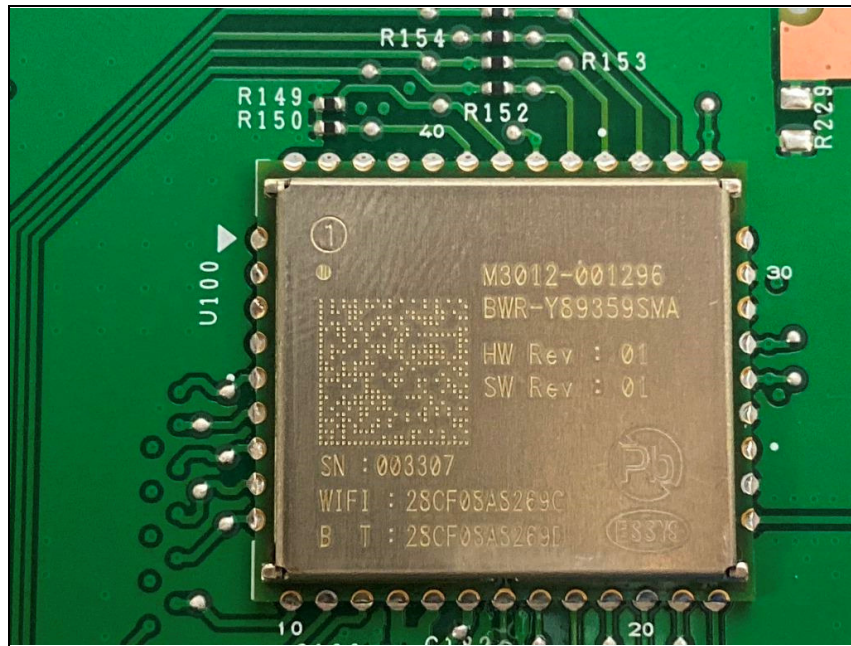

SGS

Internal photo of EUT

Internal view of EUT

Top view of Main PCB

Bottom view of Main PCB

Top view of Sub1

Bottom view of Sub1

Top view of Sub PCB2

Bottom view of Sub PCB2

Top view of Sub PCB3

Bottom view of Sub PCB3

View of Bluetooth, Wi-Fi Combo module with the shielding cover

View of Bluetooth, Wi-Fi Combo module without the shielding cover

View of Bluetooth antenna

View of Wi-Fi antenna

Approved the module with the shielding cover

View of WWAN antenna