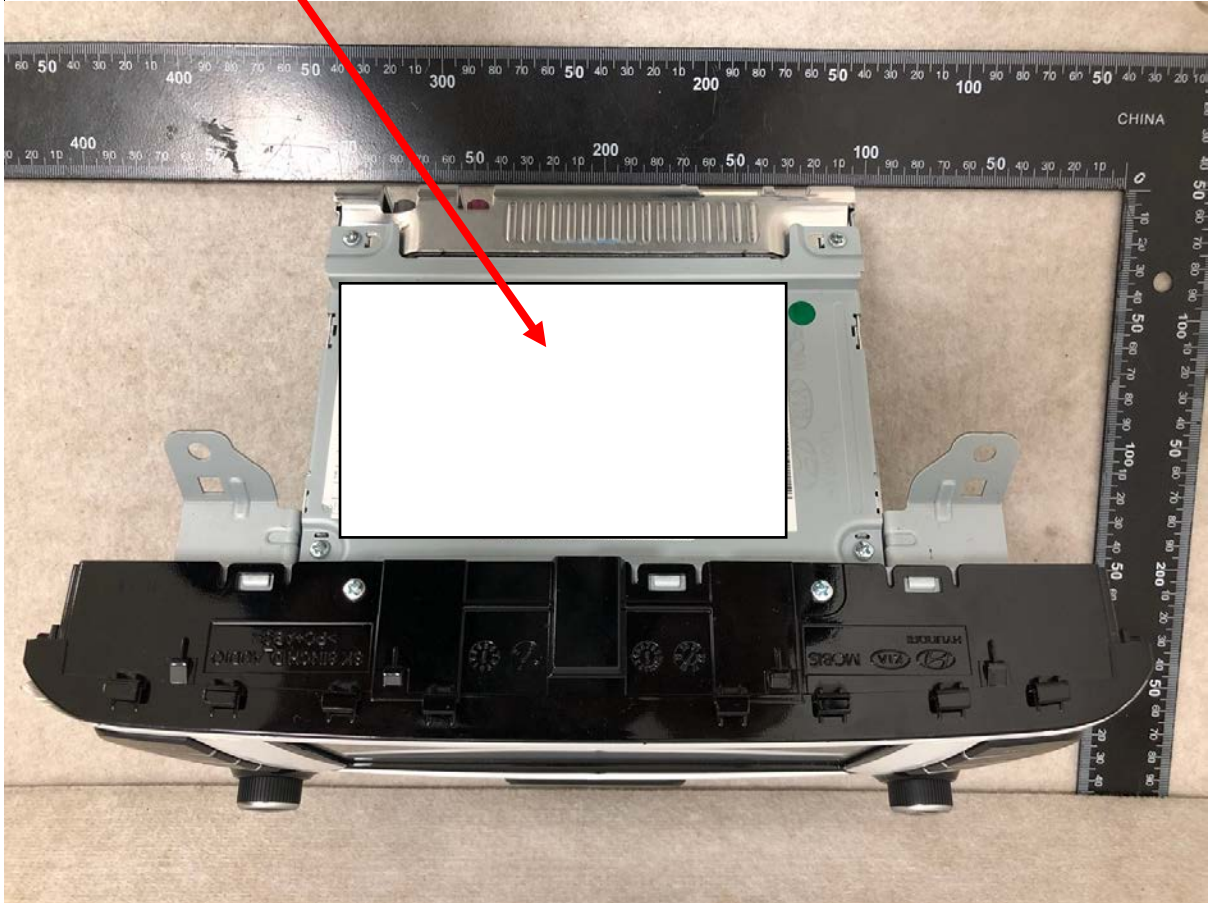

Label Information

1. Label drawing

<small>HYUNDAI</small> MOBIS	
Part No. : 96160-J2110	Frequency range : 87.5-108.0 MHz
Model : ADBB0J2AN	522-1620 kHz
HW ver : 0	
14.4 V, 4 Ω , 10A	
FCC ID : TQ8-ADBB0J2AN	
Contains FCC ID: LHJ-CASAN	
14.4V \approx 10A	
	
Made in Korea HYUNDAI MOBIS Co., Ltd	

2. Label location

Label Information

1. Label drawing

<small>HYUNDAI</small> MOBIS	
Part No. : 96160-K0210	Frequency range : 87.5-108.0 MHz
Model : ADBB0SKAN	522-1620 kHz
HW ver : 0	
14.4 V, 4 Ω , 10A	
FCC ID : TQ8-ADBB0J2AN	
Contains FCC ID: LHJ-CASAN	
14.4V \approx 10A	
	
Made in Korea HYUNDAI MOBIS Co., Ltd	

2. Label location