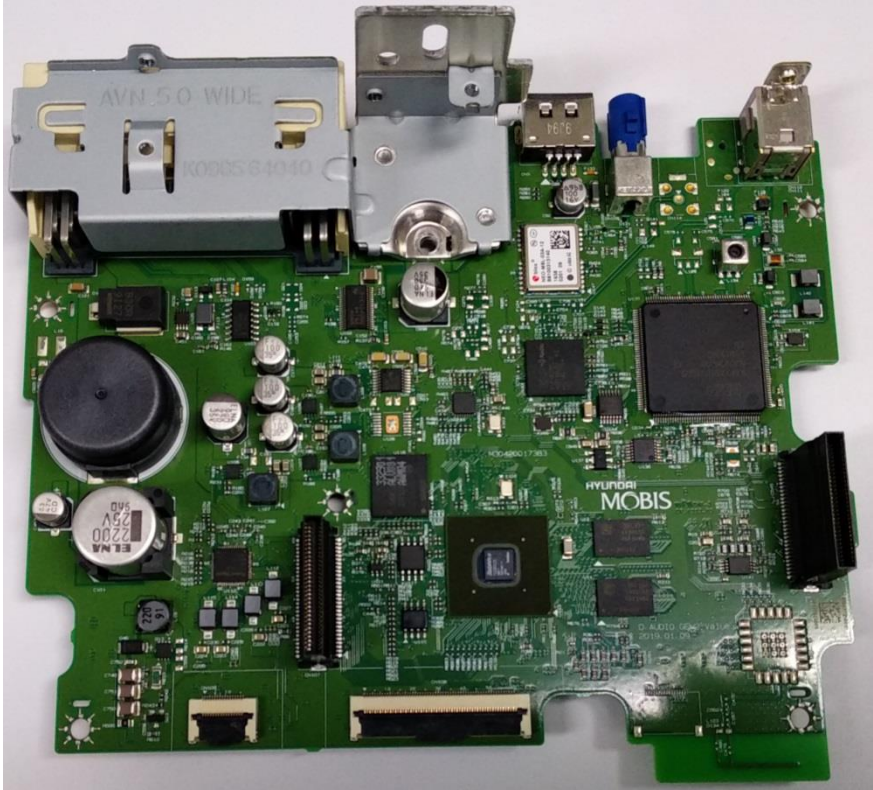

ADB30HYAN

MAIN TOP

MAIN BOTTOM

ADB30HYAN

SUB TOP

SUB BOTTOM

ADB30HYAN

TMU modem (without shield can)

ADB30HCKN

MAIN TOP

MAIN BOTTOM

ADB30HCKN

SUB TOP

SUB BOTTOM

ADB30HCKN

TMU modem (without shield can)