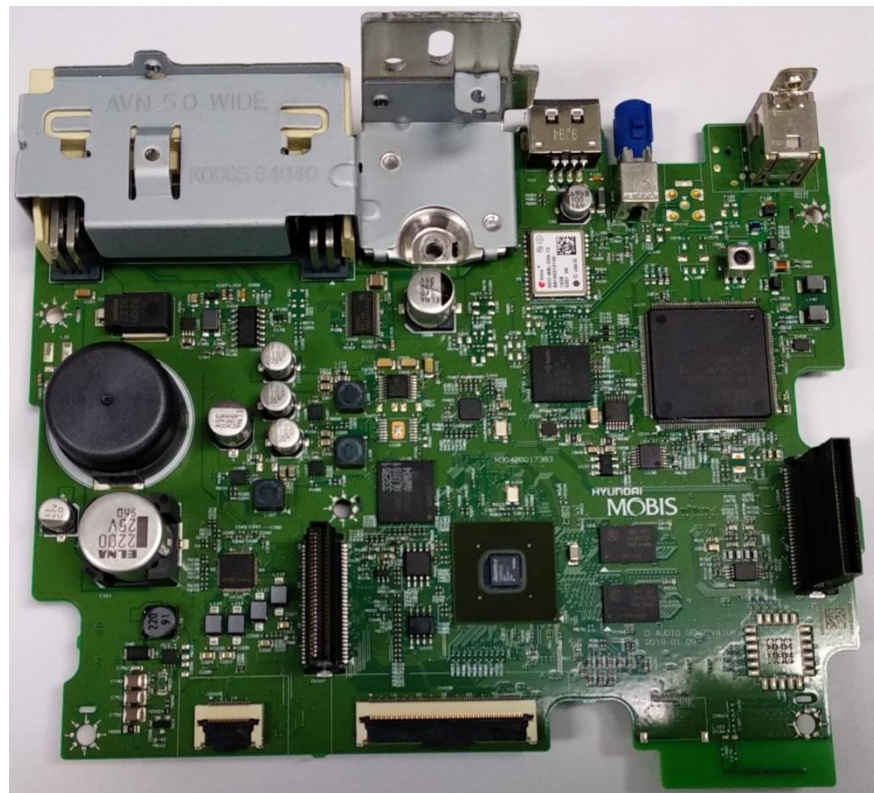

ADB30HYAN

MAIN TOP

MAIN BOTTOM

ADB30HYAN

SUB TOP

SUB BOTTOM

ADB30HYAN

TMU modem (without shield can)

ADB30HCKN

MAIN TOP

MAIN BOTTOM

ADB30HCKN

SUB TOP

SUB BOTTOM

ADB30HCKN

TMU modem (without shield can)