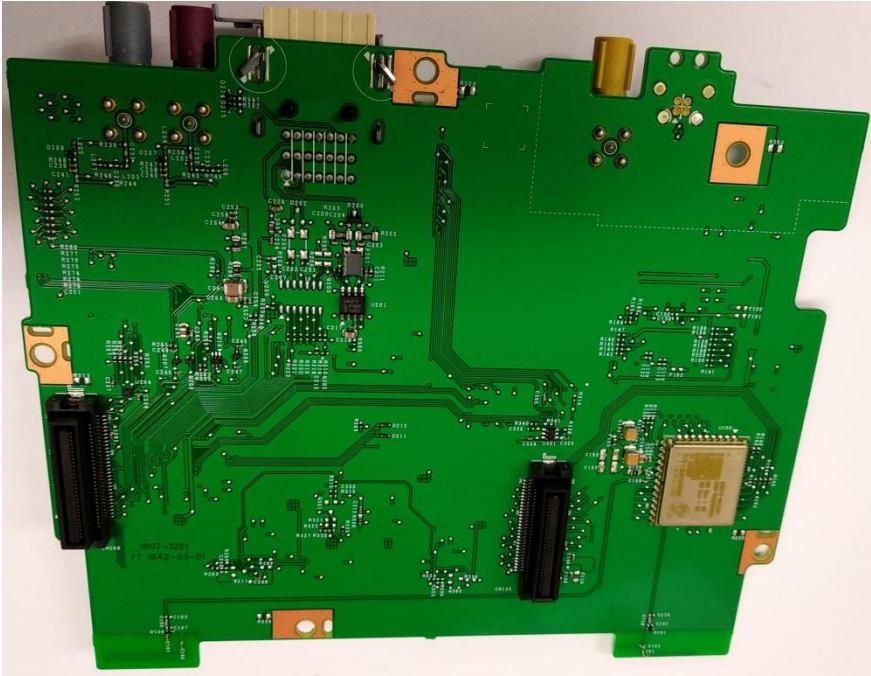

ADB30HYAN

MAIN TOP

MAIN BOTTOM

ADB30HYAN

SUB TOP

SUB BOTTOM

ADB30HYAN

TMU modem (without shield can)

ADB30HCKN

MAIN TOP

MAIN BOTTOM

ADB30HCKN

SUB TOP

SUB BOTTOM

ADB30HCKN

TMU modem (without shield can)