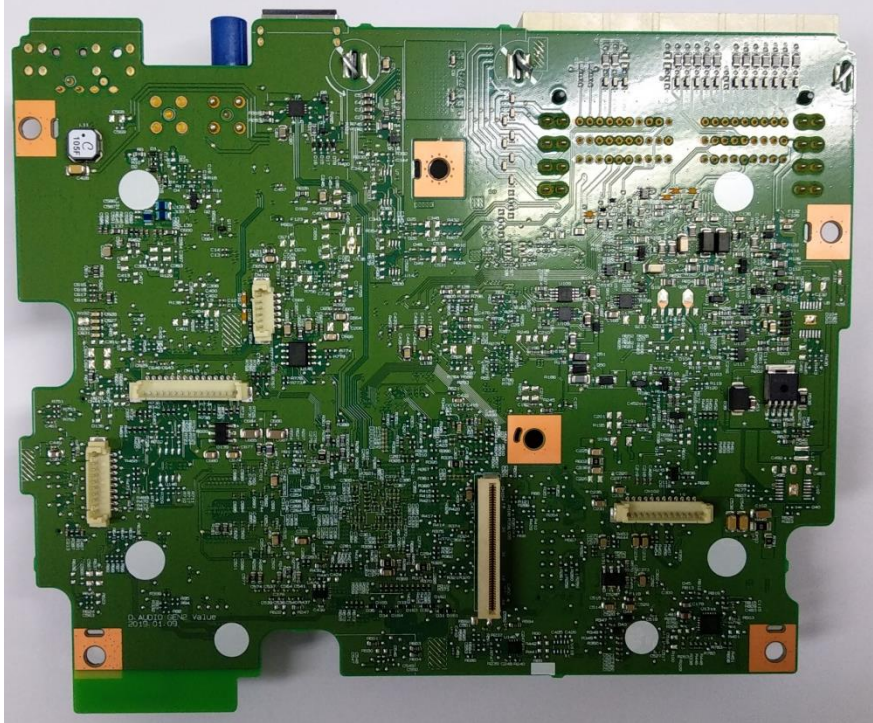

ADB30HYAN

MAIN TOP

MAIN BOTTOM

ADB30HYAN

SUB TOP

SUB BOTTOM

ADB30HYAN

TMU modem (without shield can)

ADB30HCKN

MAIN TOP

MAIN BOTTOM

ADB30HCKN

SUB TOP

SUB BOTTOM

ADB30HCKN

TMU modem (without shield can)