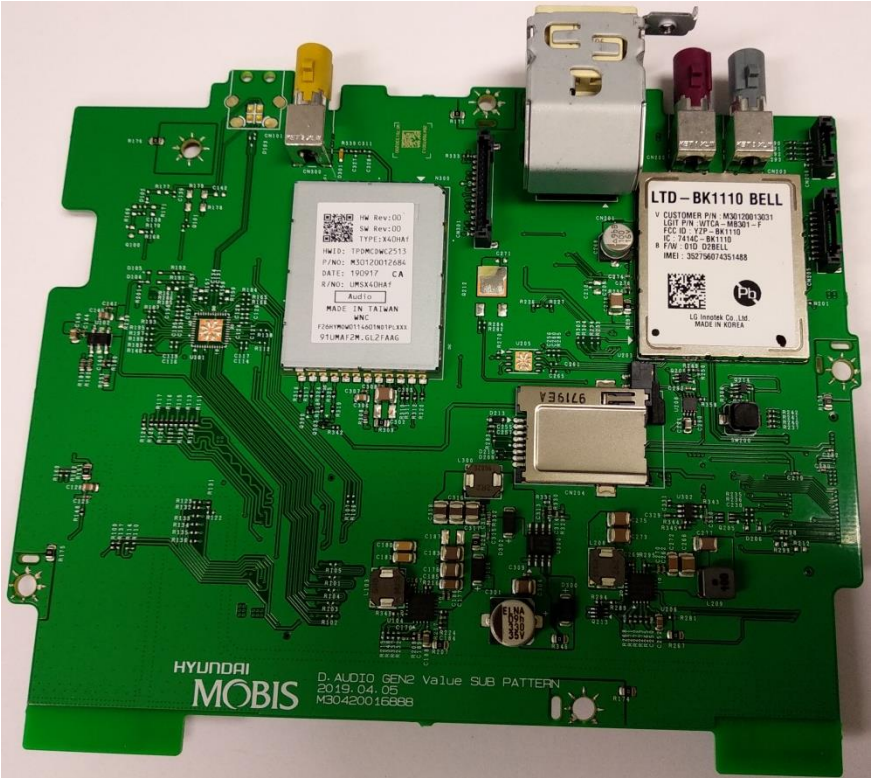

ADB30HYAN

MAIN TOP

MAIN BOTTOM

ADB30HYAN

SUB TOP

SUB BOTTOM

ADB30HYAN

TMU modem (without shield can)

ADB30HCKN

MAIN TOP

MAIN BOTTOM

ADB30HCKN

SUB TOP

SUB BOTTOM

ADB30HCKN

TMU modem (without shield can)