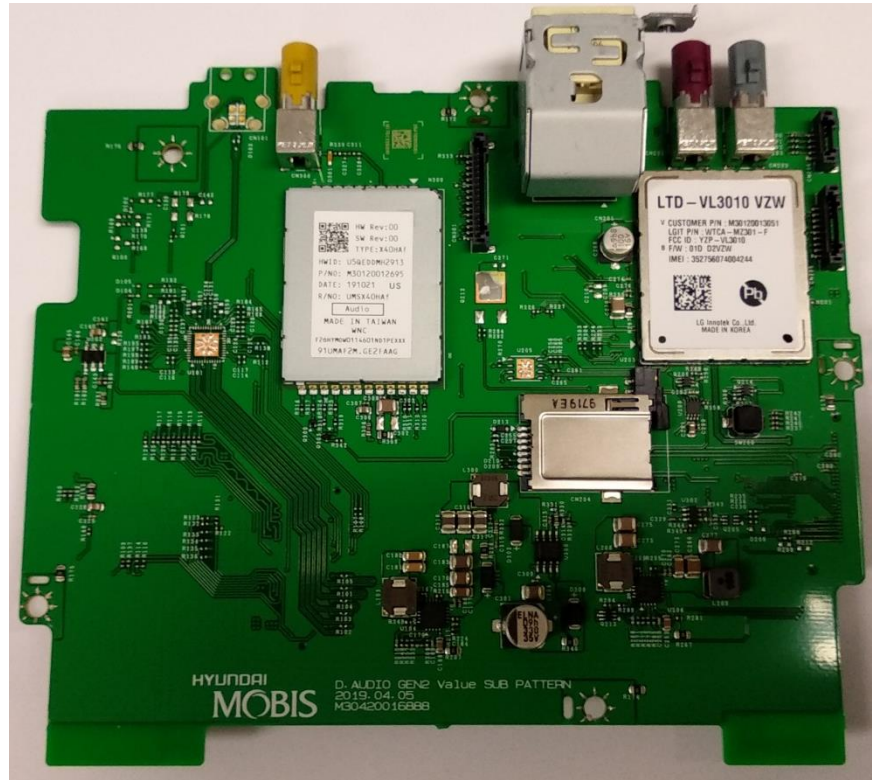

ADB30HYAN

MAIN TOP

MAIN BOTTOM

ADB30HYAN

SUB TOP

SUB BOTTOM

ADB30HYAN

TMU modem (without shield can)

ADB30HCKN

MAIN TOP

MAIN BOTTOM

ADB30HCKN

SUB TOP

SUB BOTTOM

ADB30HCKN

TMU modem (without shield can)