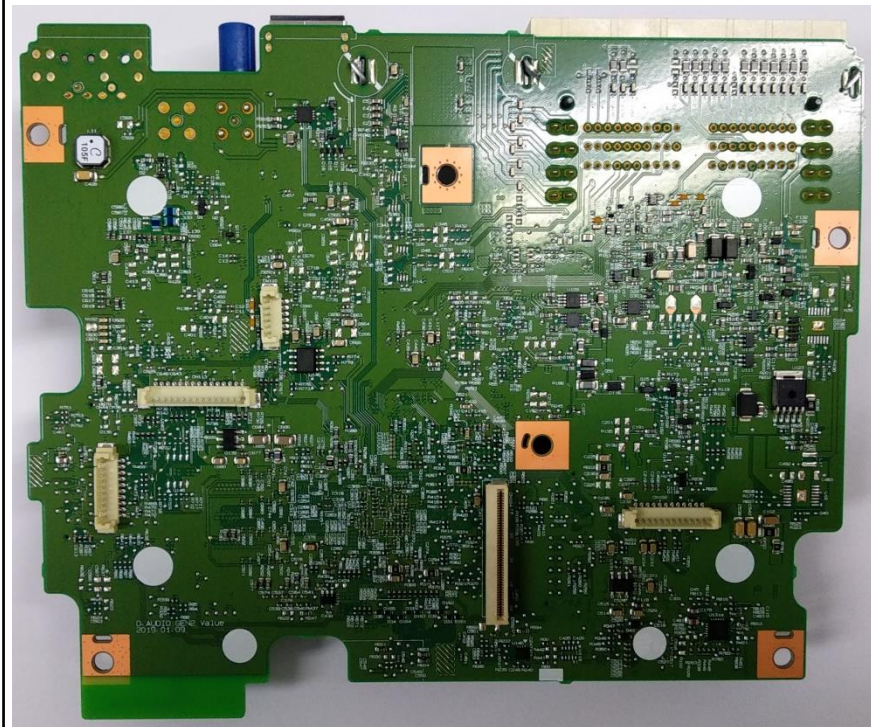

ADB30HYAN

MAIN TOP

MAIN BOTTOM

ADB30HYAN

SUB TOP

SUB BOTTOM

ADB30HYAN

TMU modem (without shield can)

ADB30HCKN

MAIN TOP

MAIN BOTTOM

ADB30HCKN

SUB TOP

SUB BOTTOM

ADB30HCKN

TMU modem (without shield can)