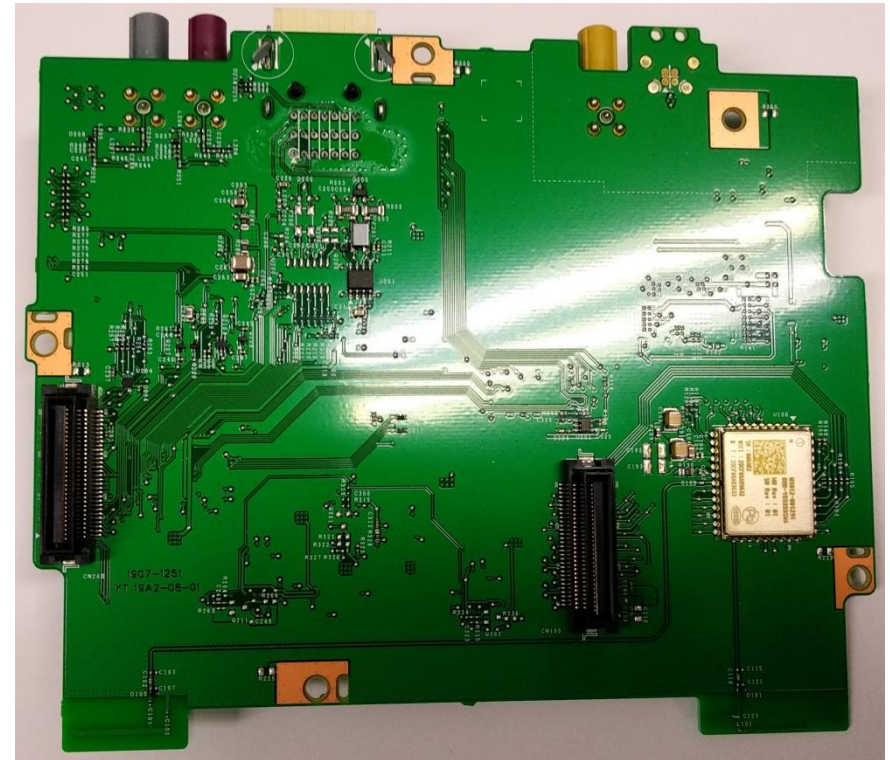

ADB30HYAN

MAIN TOP

MAIN BOTTOM

ADB30HYAN

SUB TOP

SUB BOTTOM

ADB30HYAN

TMU modem (without shield can)

ADB30HCKN

MAIN TOP

MAIN BOTTOM

ADB30HCKN

SUB TOP

SUB BOTTOM

ADB30HCKN

TMU modem (without shield can)