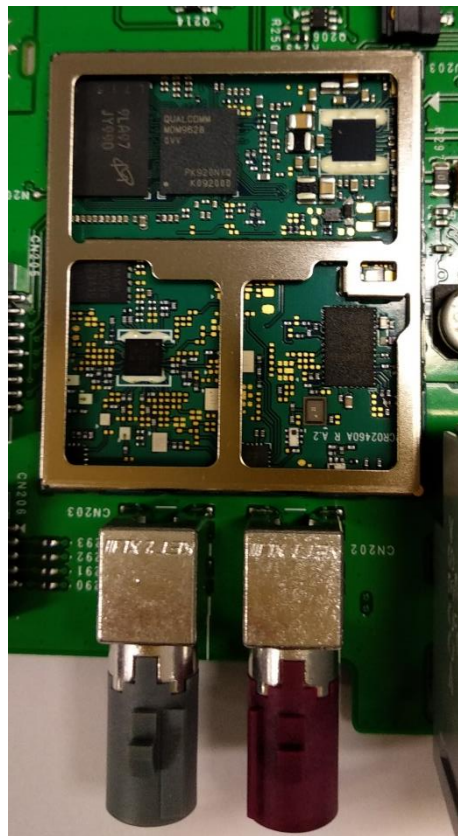

ADB30HYAN

MAIN TOP

MAIN BOTTOM

ADB30HYAN

SUB TOP

SUB BOTTOM

ADB30HYAN

TMU modem (without shield can)

ADB30HCKN

MAIN TOP

MAIN BOTTOM

ADB30HCKN

SUB TOP

SUB BOTTOM

ADB30HCKN

TMU modem (without shield can)