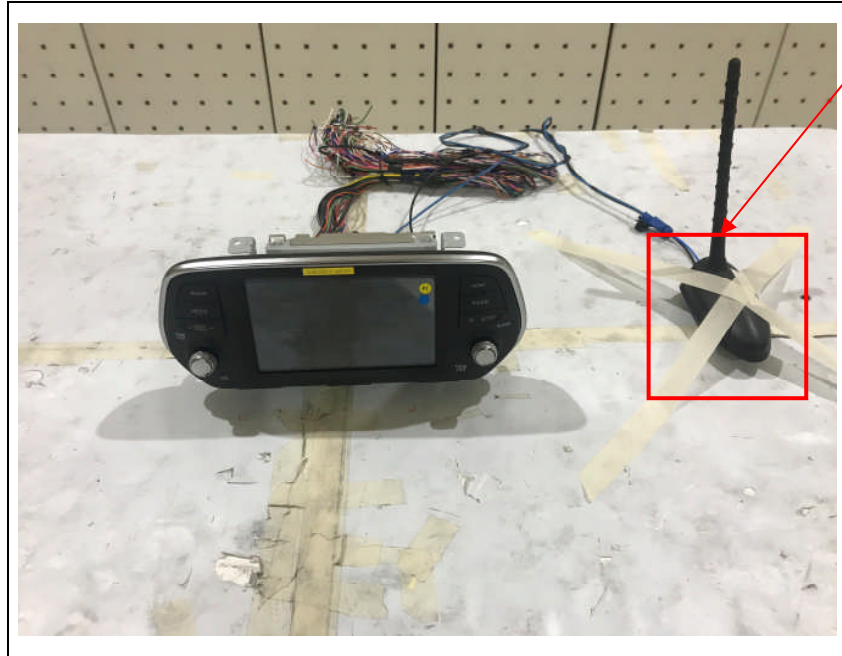

SGS

Test setup photos of EUT

1. Orthogonal planes of EUT

- The testing was set in the below orthogonal plane and measured.

X-axis

GPS, FM, AM External Antenna

2. Photo of Radiated Spurious Emission Test (Below 1 GHz)

3. Photo of Radiated Spurious Emission Test (Above 1 GHz)