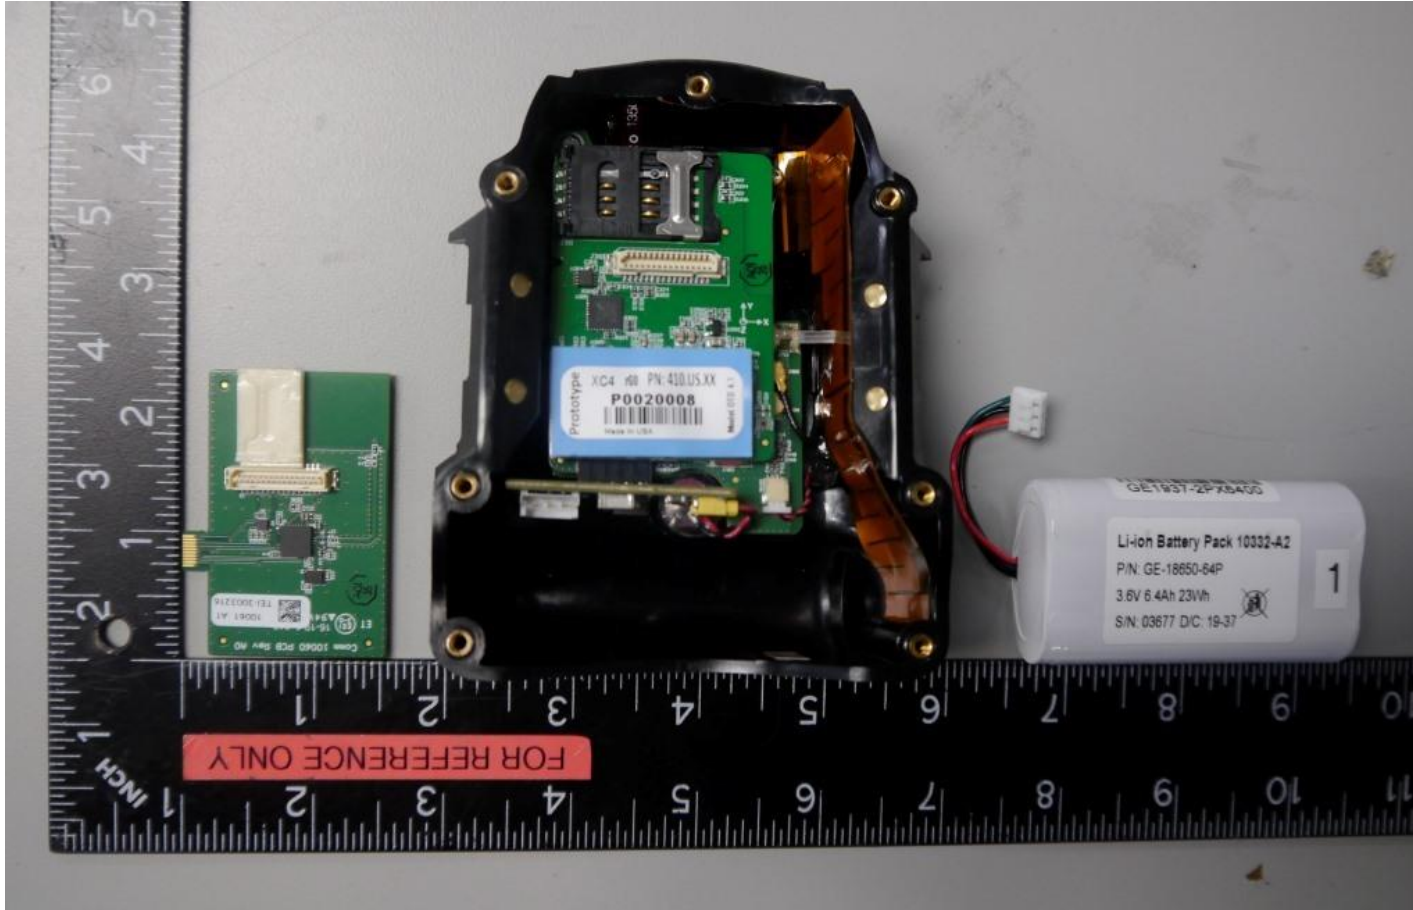

INTERNAL PHOTOS

FCC ID: TPO-OTD41

IC: 6512A-OTD41

WHEN YOU NEED TO BE SURE

WWW.SGS.COM

WHEN YOU NEED TO BE SURE