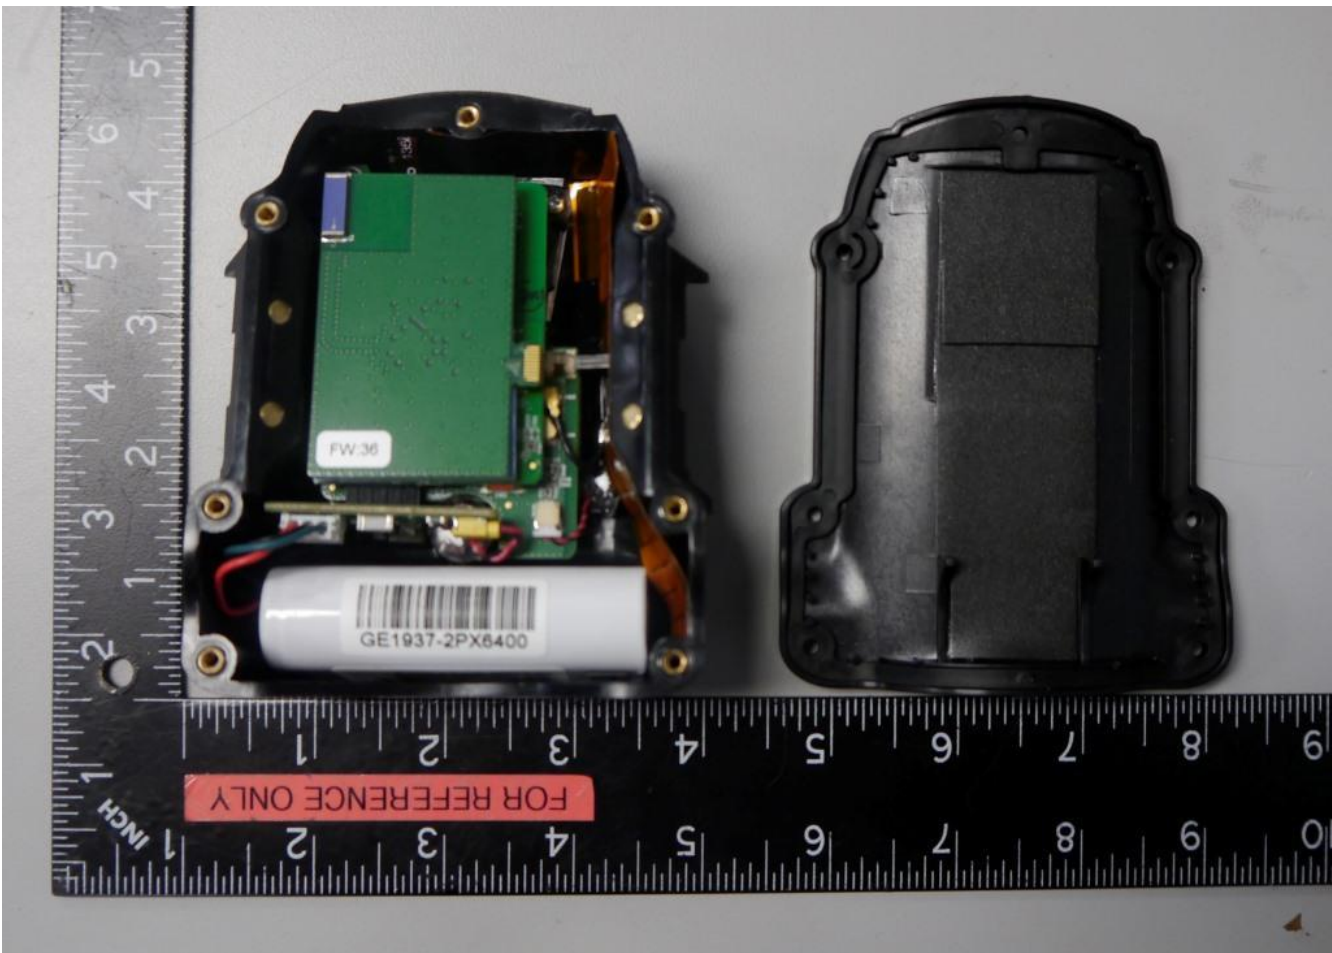

INTERNAL PHOTOS

FCC ID: TPO-OTD41

IC: 6512A-OTD41

WHEN YOU NEED TO BE SURE

WWW.SGS.COM

WHEN YOU NEED TO BE SURE