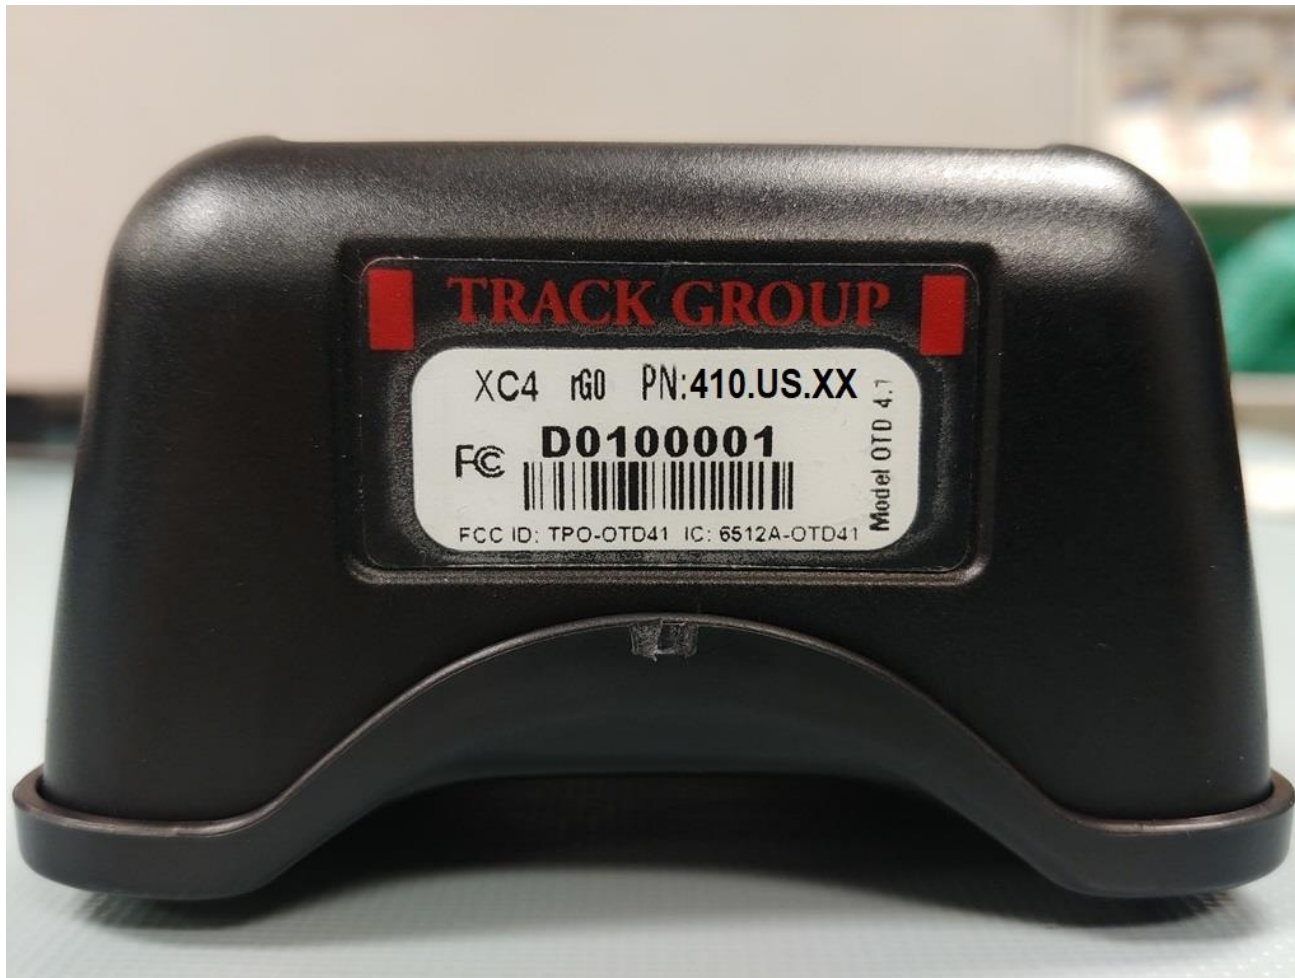

EXTERNAL PHOTOS

FCC ID: TPO-OTD41

IC: 6512A-OTD41

WHEN YOU NEED TO BE SURE

SGS

FRONT

SGS

BACK

SGS

LEFT SIDE

SGS

RIGHT SIDE

SGS

TOP

SGS

WITH SECURE CUFF INSTALLED