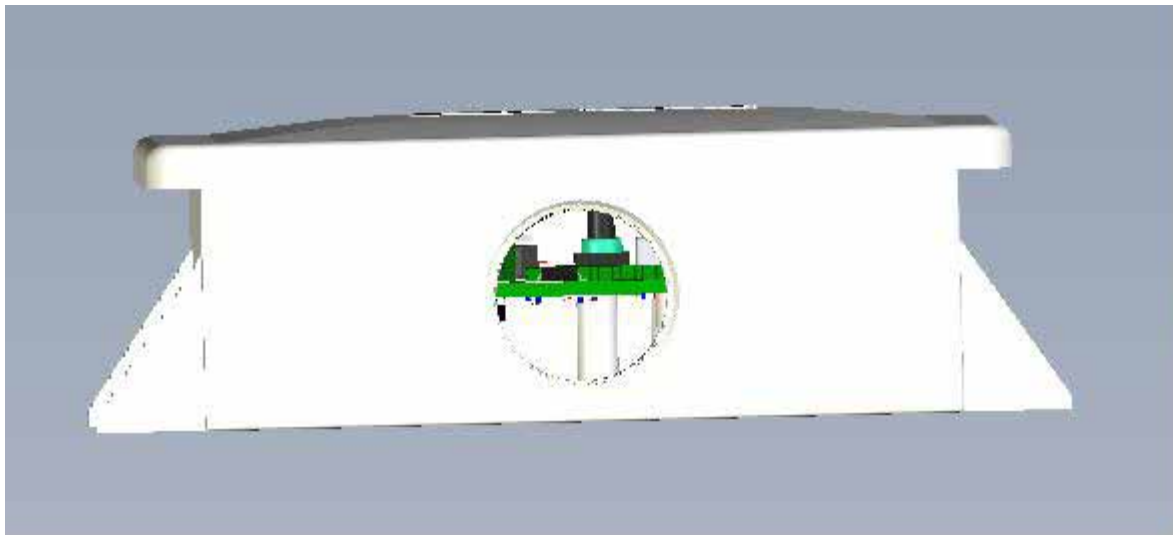

X13790941-01 Wireless COMM Interface Outdoor (left)

X13790941-01 Wireless COMM Interface Outdoor (bottom)