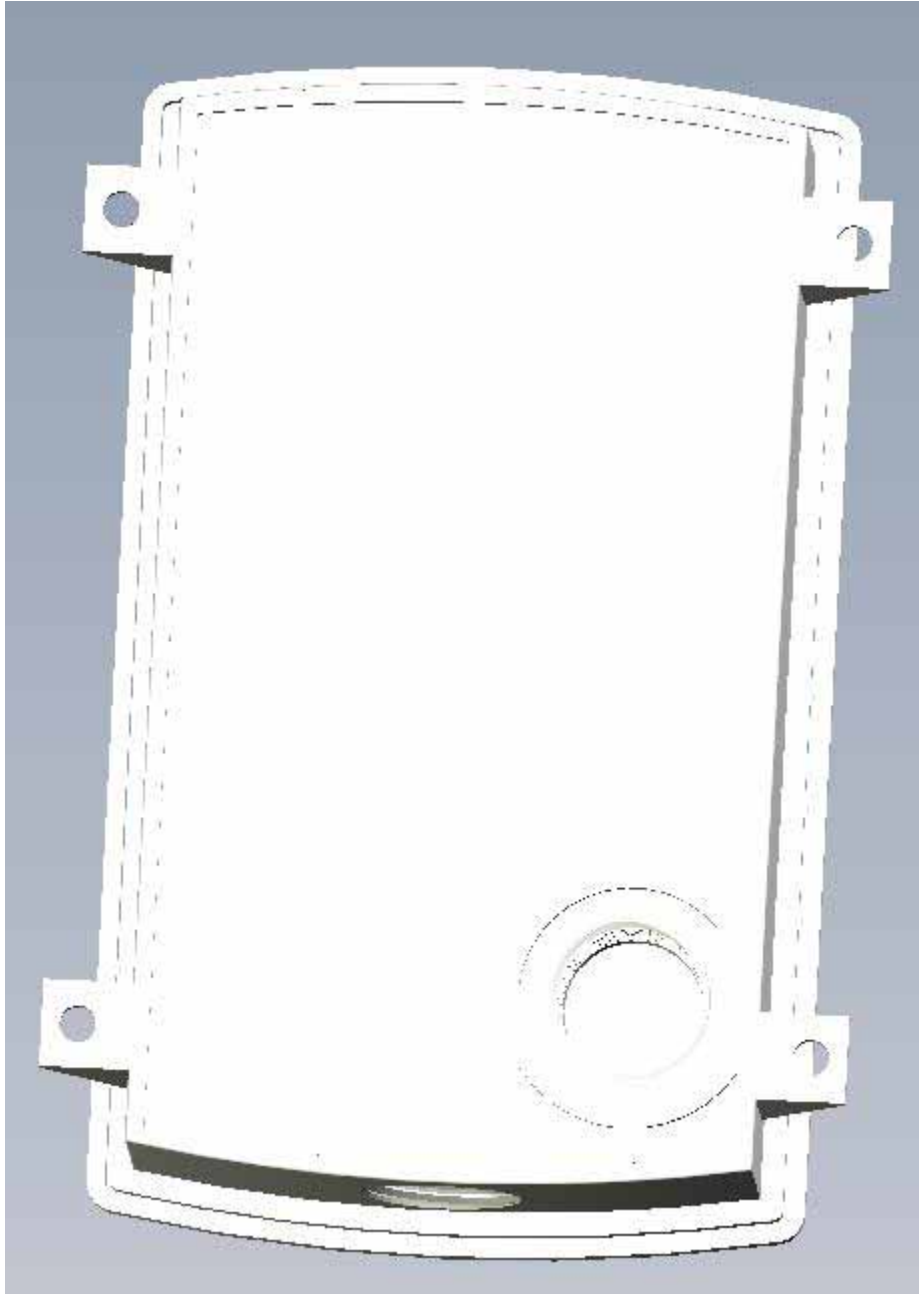

X13790941-01 Wireless COMM Interface Outdoor (top)

X13790941-01 Wireless COMM Interface Outdoor (rear)