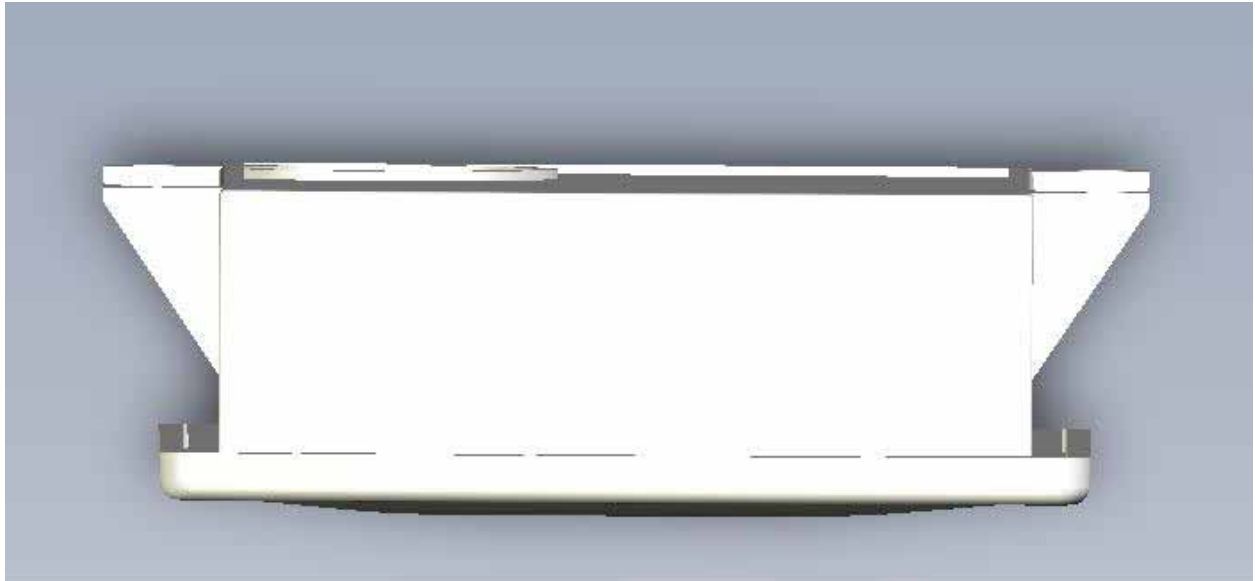

SHORT TERM CONFIDENTIAL

X13790941-01 Wireless COMM Interface Outdoor (top)